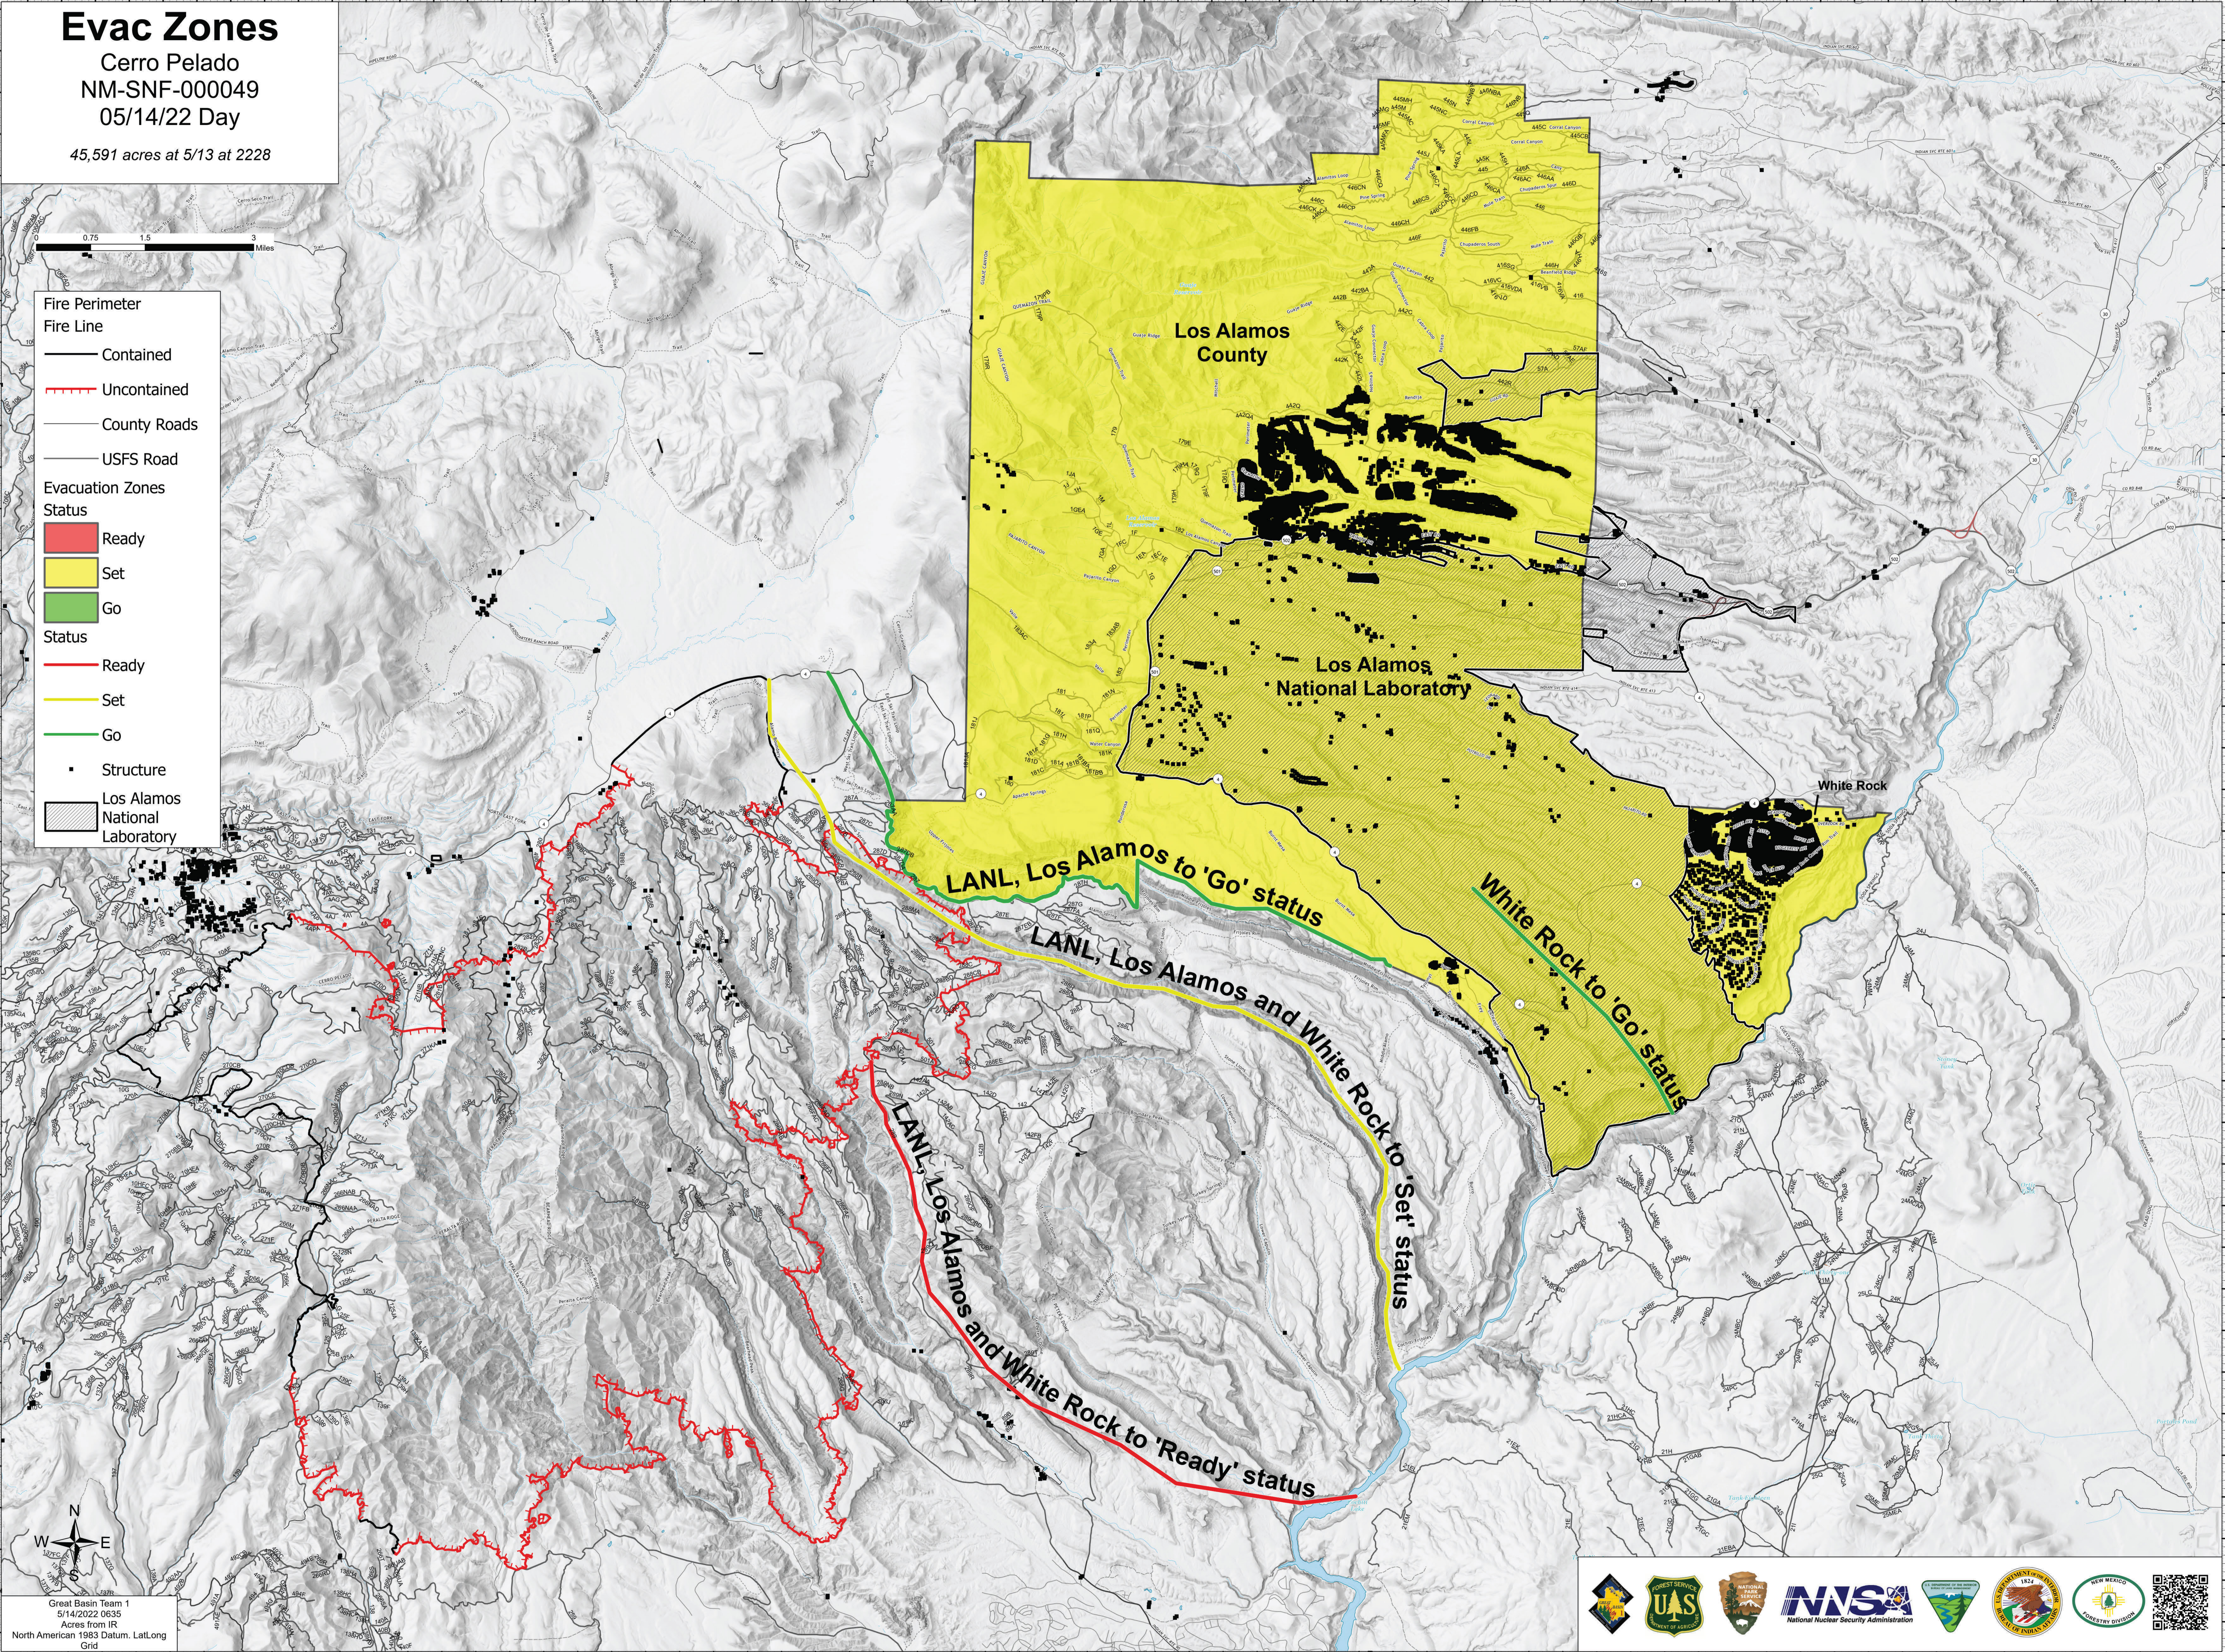

# Evac Zones

Cerro Pelado  
NM-SNF-000049  
05/14/22 Day

45,591 acres at 5/13 at 2228

**Fire Perimeter**  
Fire Line

- Contained
- Uncontained

County Roads  
USFS Road

**Evacuation Zones Status**

- Ready
- Set
- Go

**Status**

- Ready
- Set
- Go

Structure  
Los Alamos National Laboratory

Great Basin Team 1  
5/14/2022 0635  
Acres from IR  
North American 1983 Datum, Lat/Long  
Grid