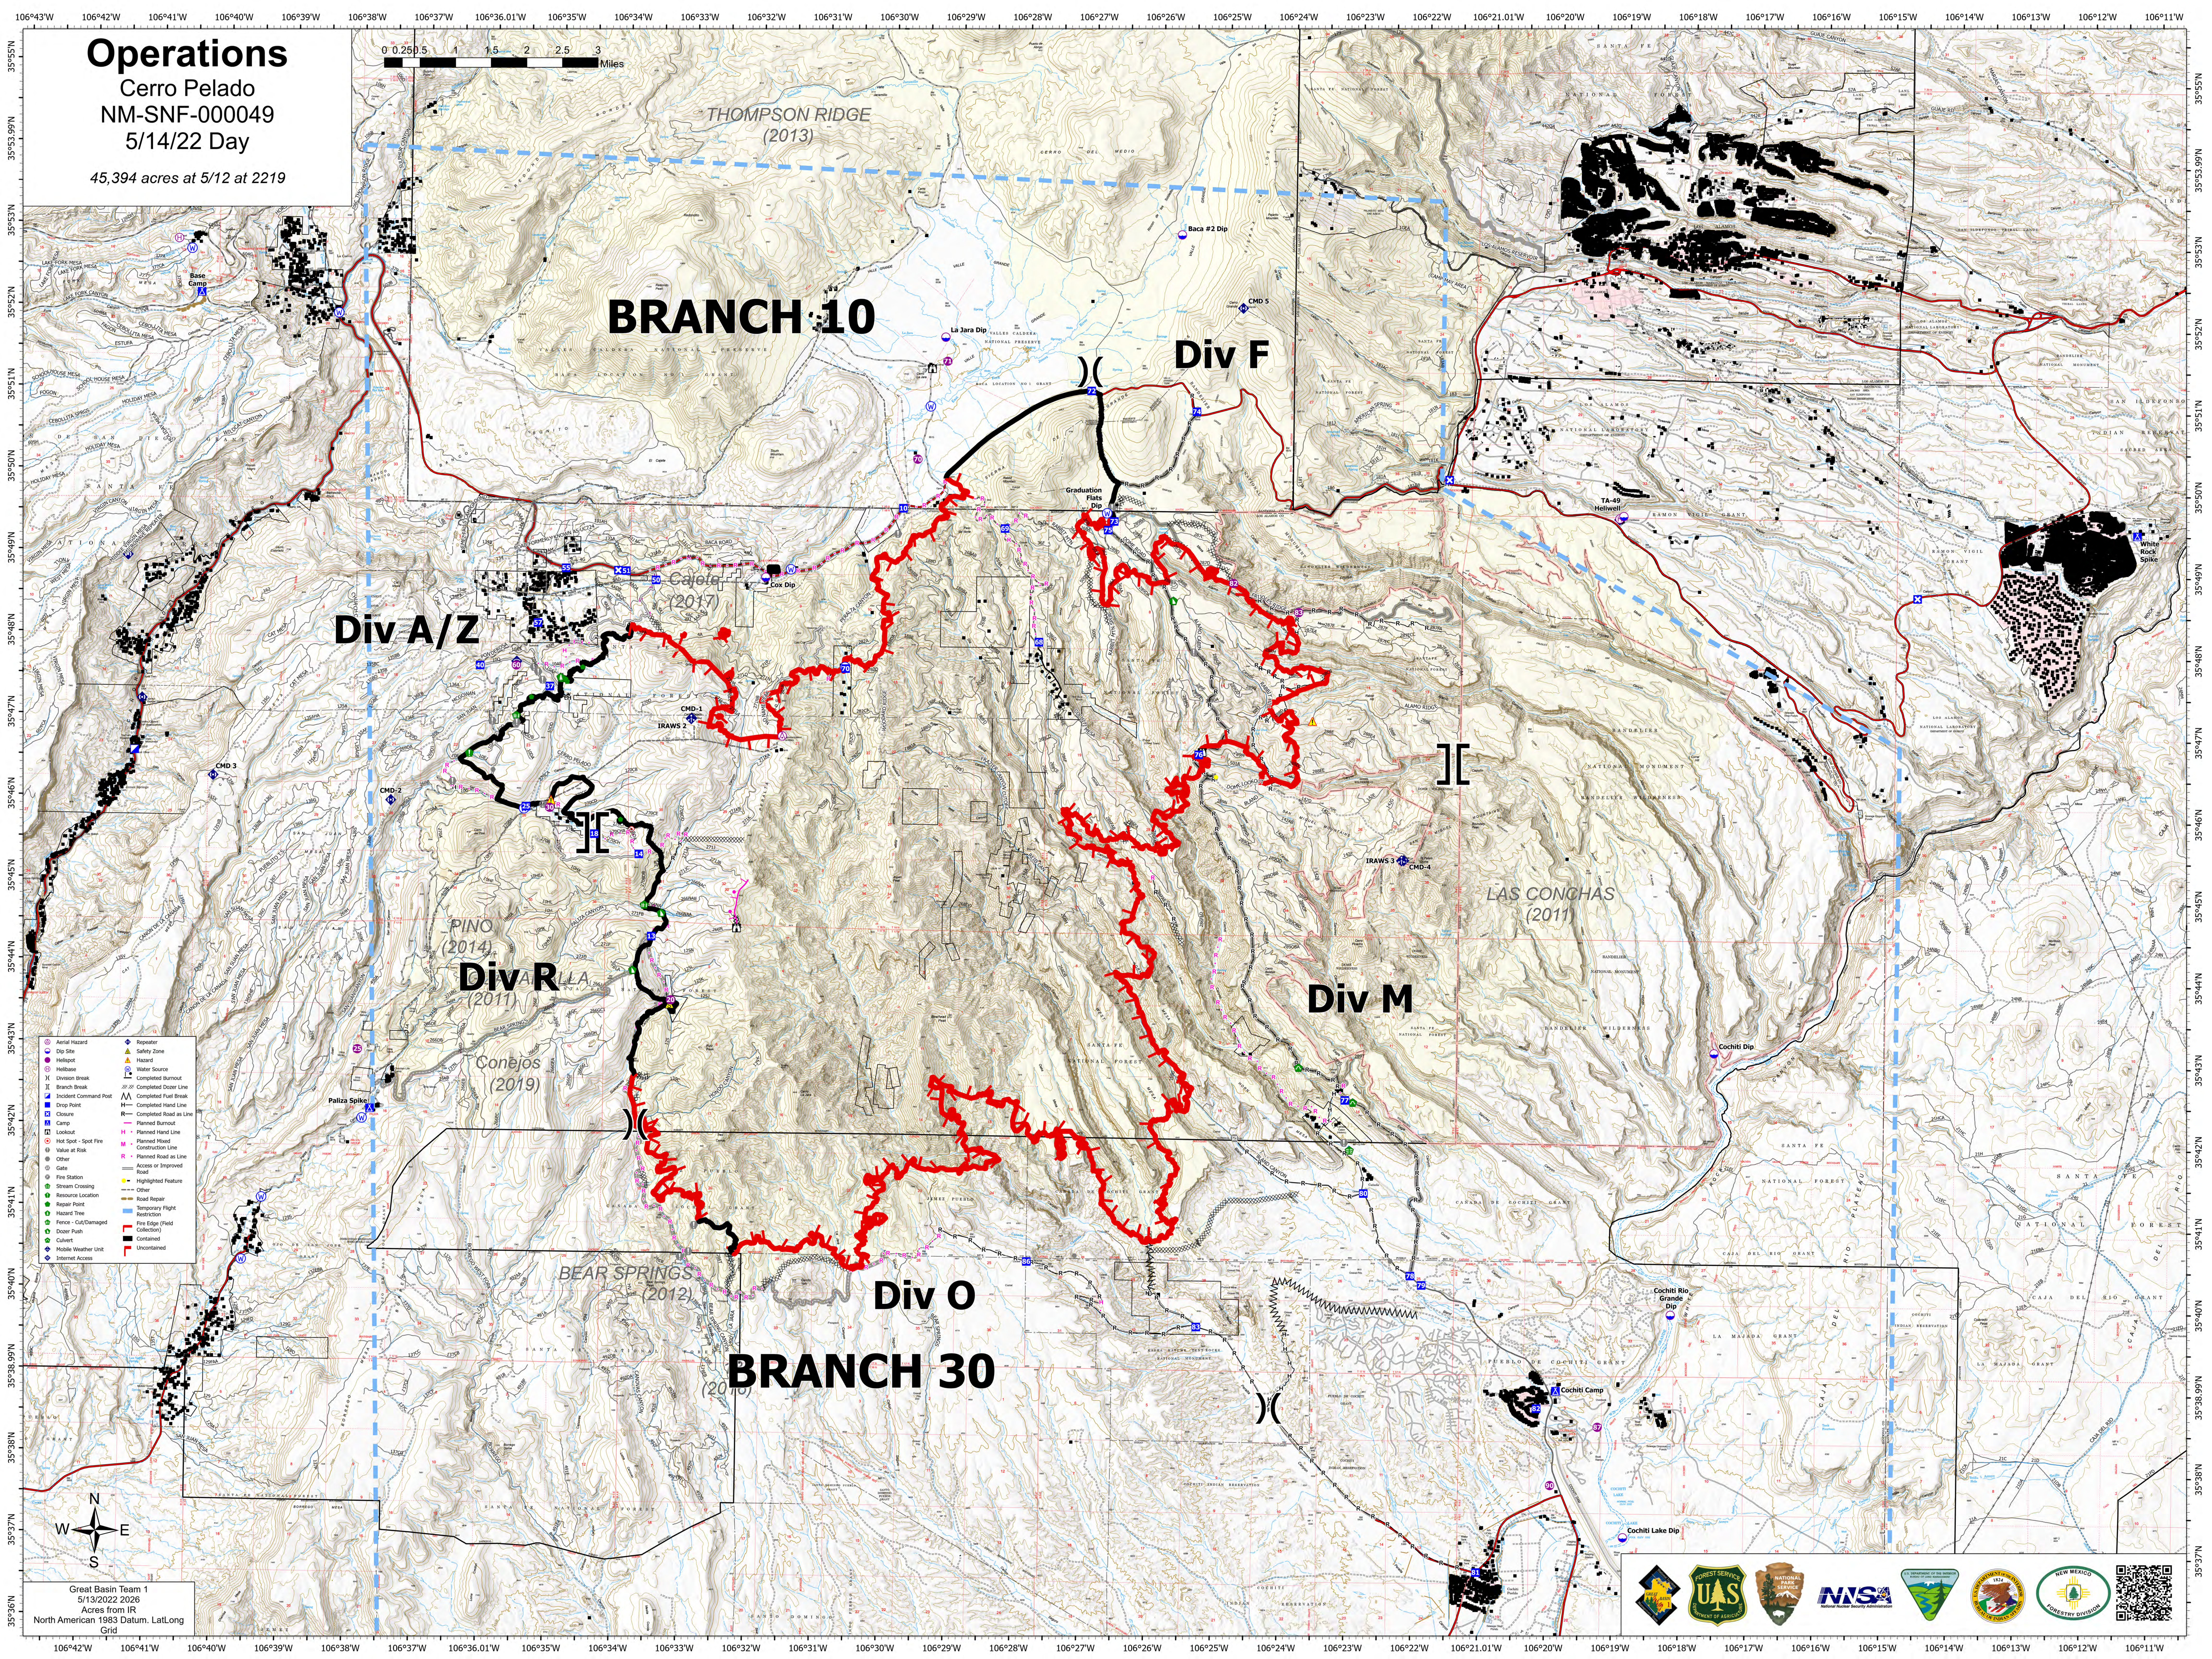

Operations

Cerro Pelado
NM-SNF-000049
5/14/22 Day

45,394 acres at 5/12 at 2219

BRANCH 10

Div F

Div A/Z

Div R

Div M

Div O

BRANCH 30

Great Basin Team 1
5/13/2022 2026
Acres from IR
North American 1983 Datum, Lat/Long
Grid