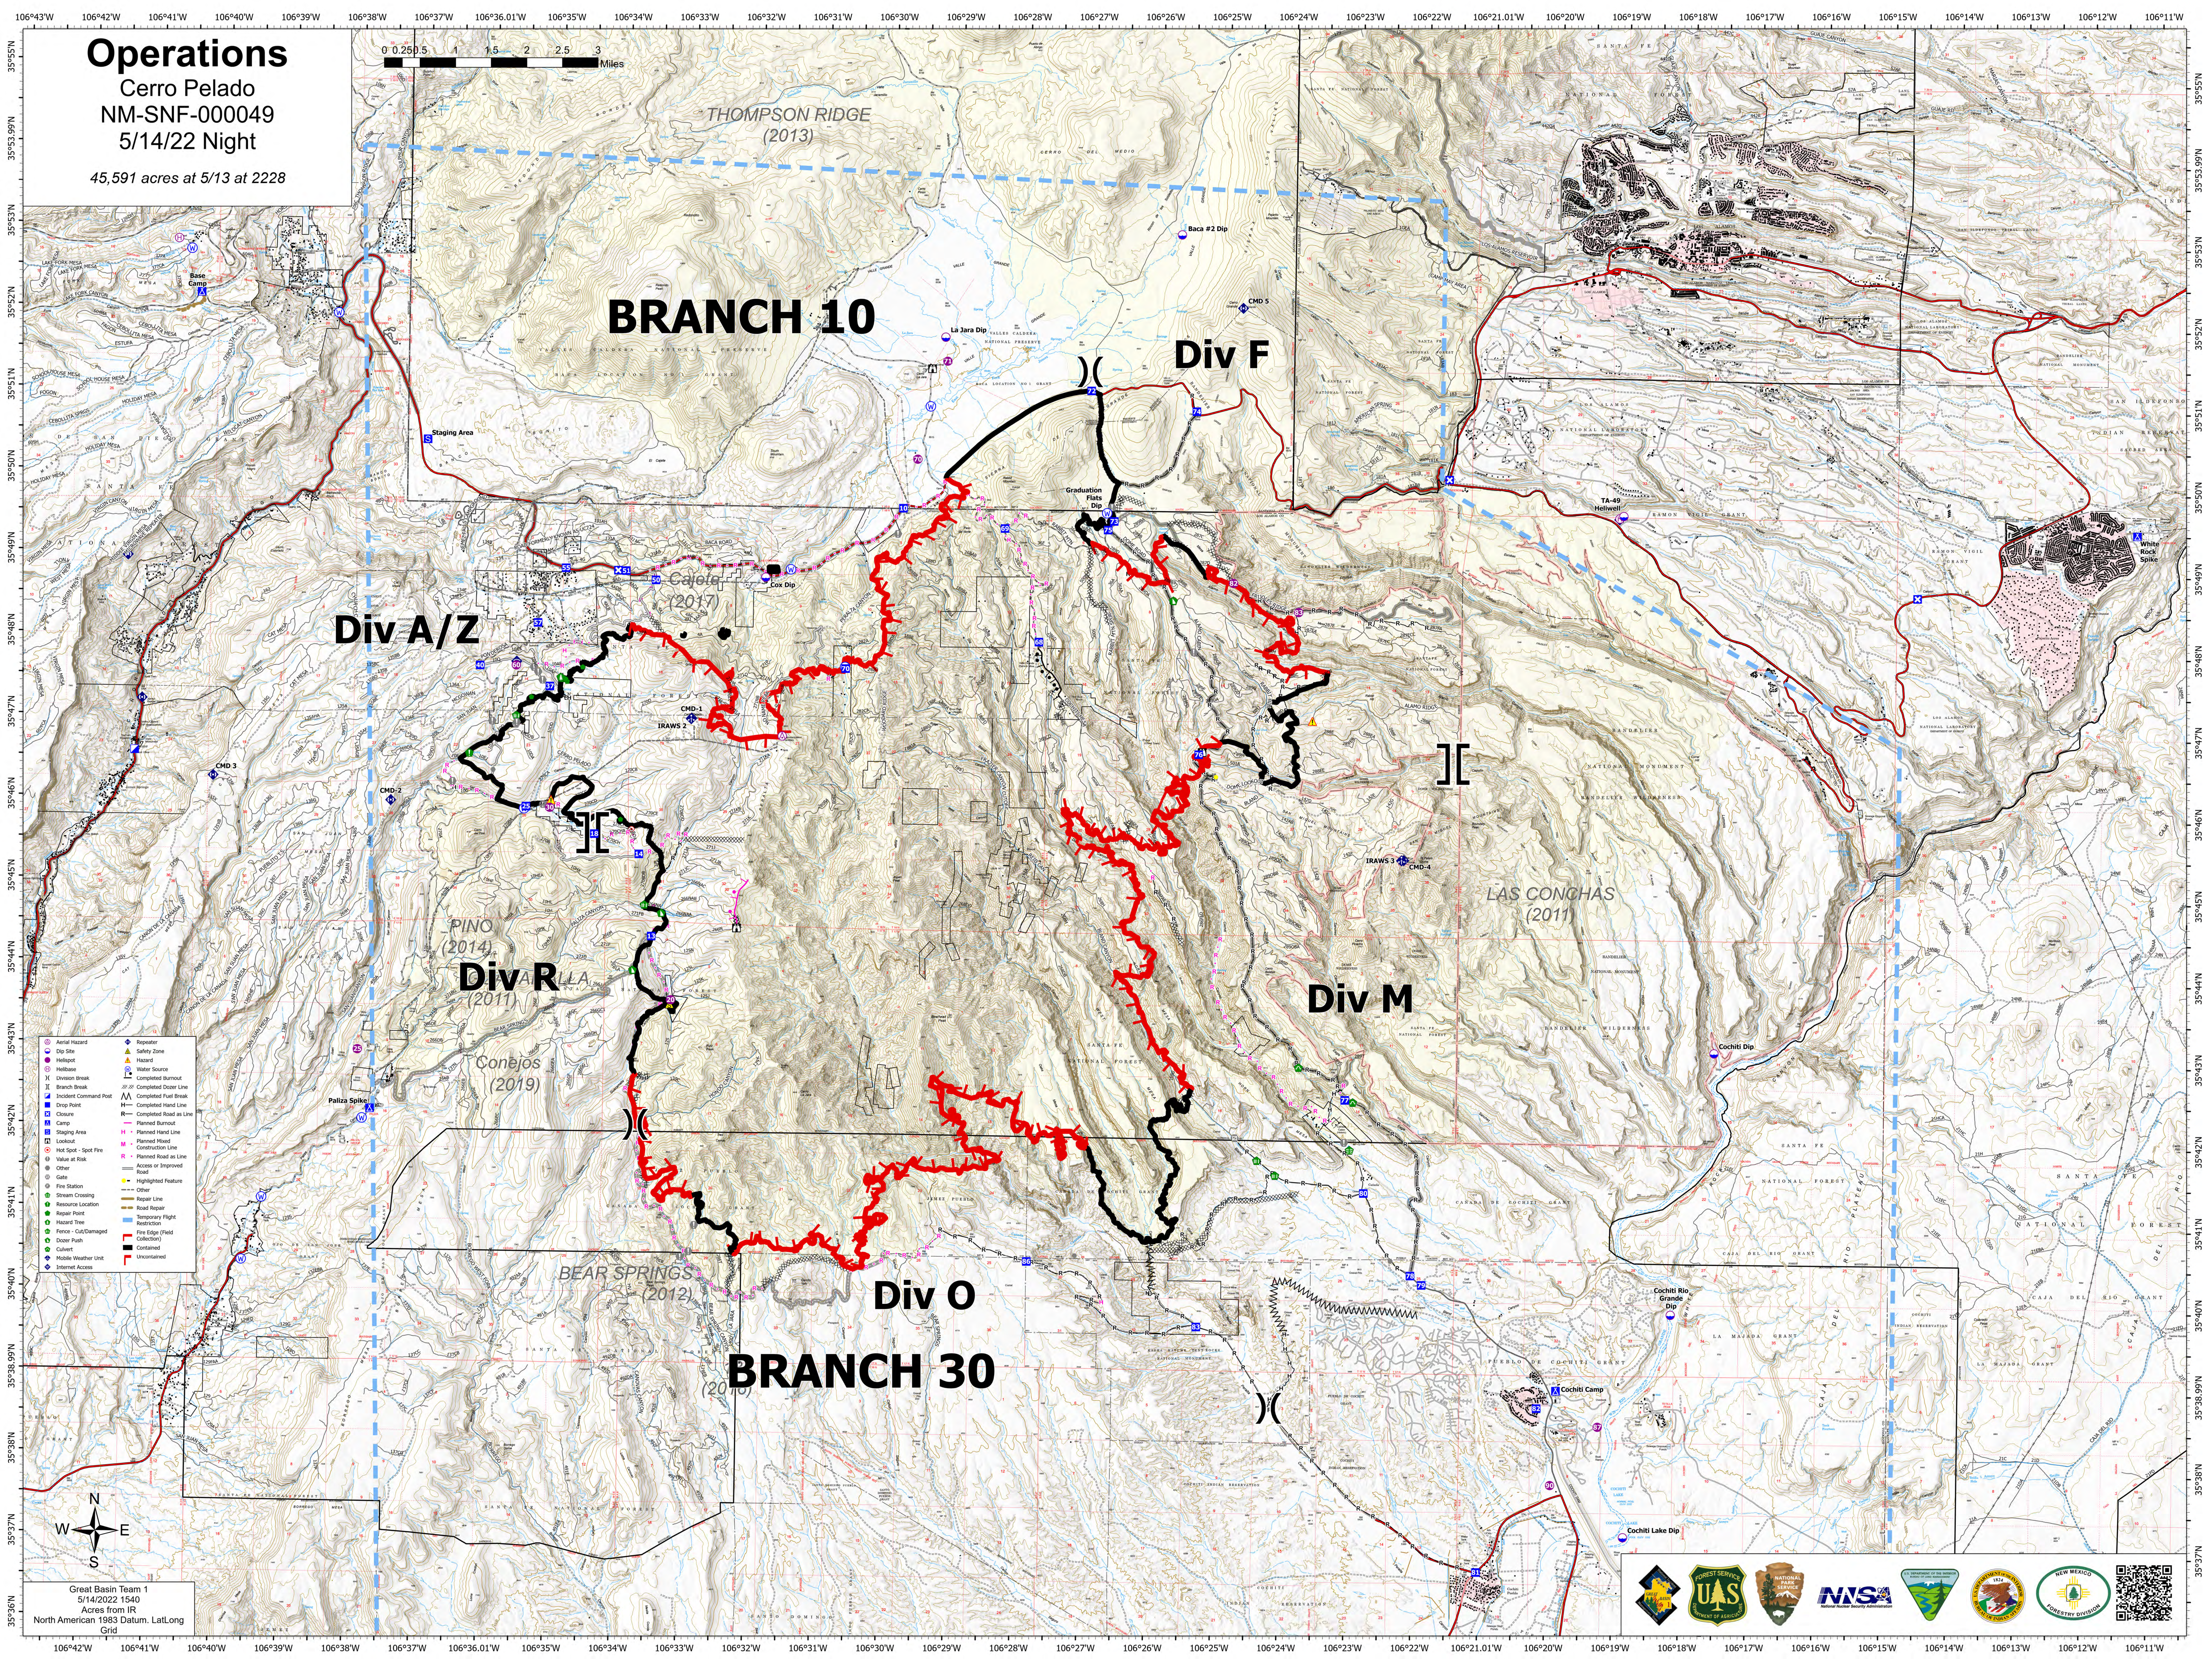

Operations

Cerro Pelado
NM-SNF-000049

5/14/22 Night

45,591 acres at 5/13 at 2228

BRANCH 10

Div F

Div A/Z

Div R

Div M

BRANCH 30

Div O

Great Basin Team 1
5/14/2022 1540
Acres from IR
North American 1983 Datum, Lat/Long
Grid