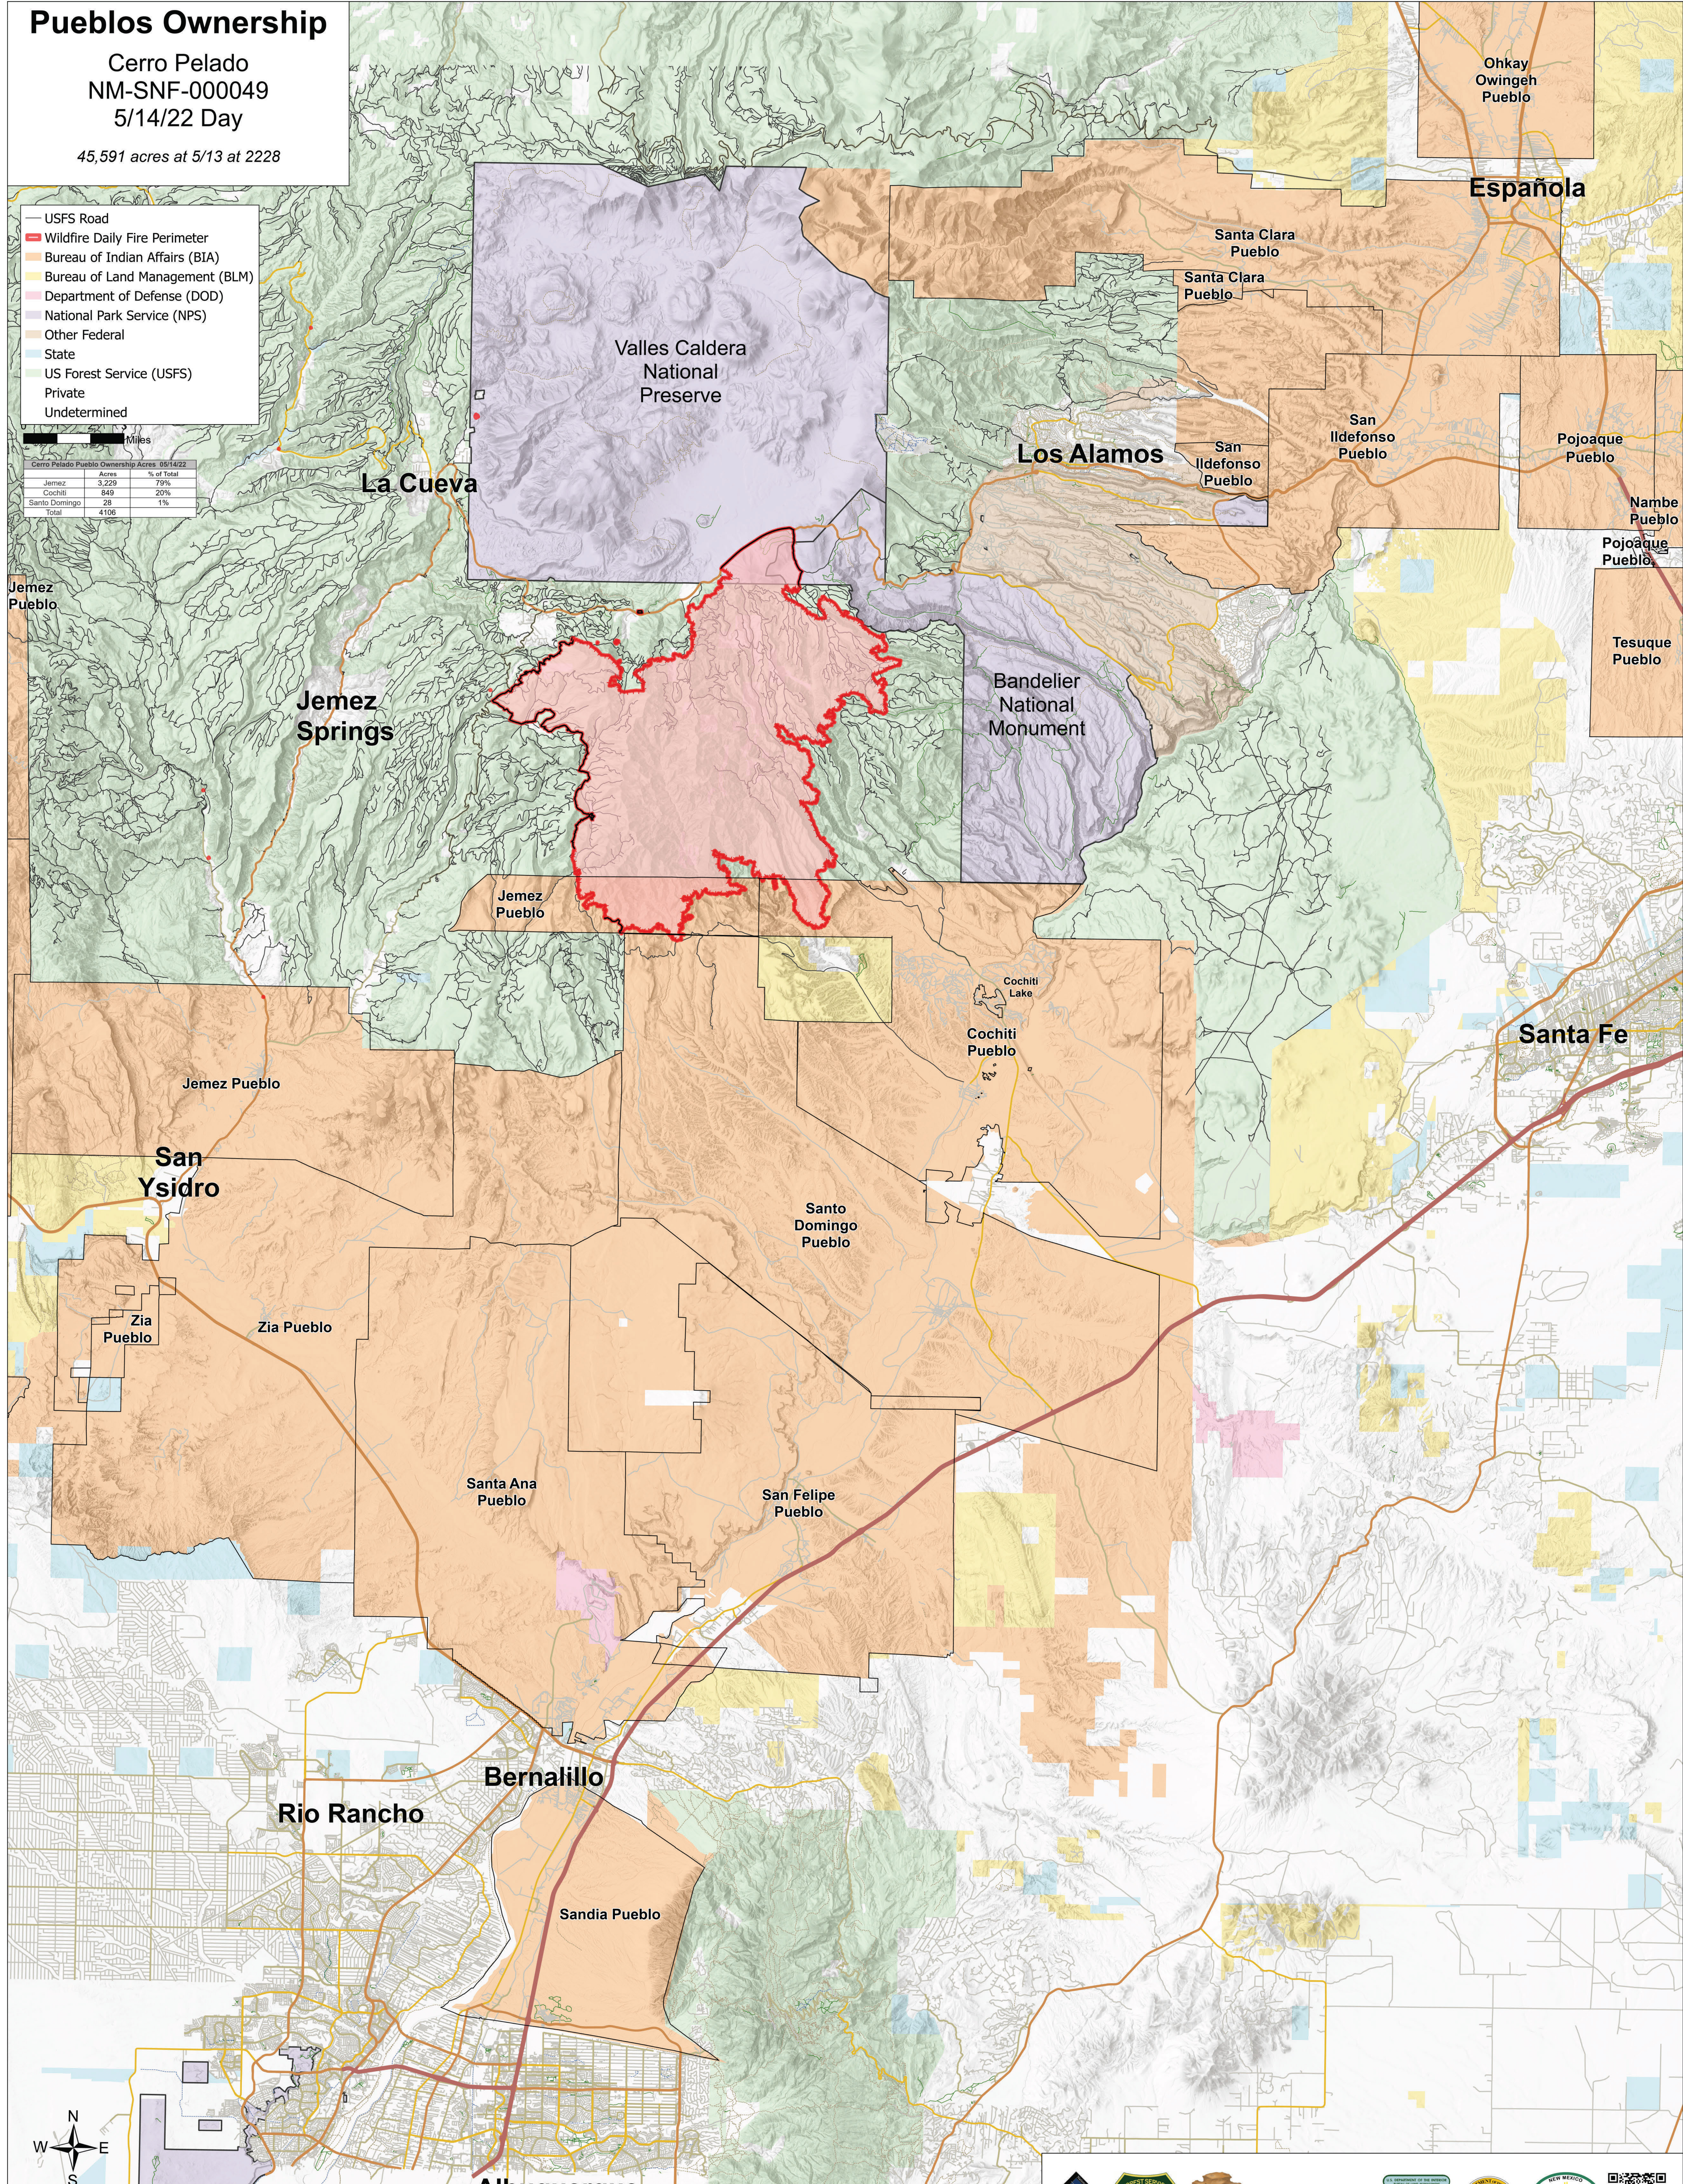

Pueblos Ownership

Cerro Pelado
 NM-SNF-000049
 5/14/22 Day

45,591 acres at 5/13 at 2228

- USFS Road
- Wildfire Daily Fire Perimeter
- Bureau of Indian Affairs (BIA)
- Bureau of Land Management (BLM)
- Department of Defense (DOD)
- National Park Service (NPS)
- Other Federal
- State
- US Forest Service (USFS)
- Private
- Undetermined

0 1 2 Miles

Cerro Pelado Pueblo Ownership Acres 05/14/22		
	Acres	% of Total
Jemez	3,229	70%
Cochiti	849	20%
Santo Domingo	28	1%
Total	4,106	

Great Basin Team 1
 5/14/2022 0721
 Acres from IR
 North American 1983 Datum, LatLong Grid