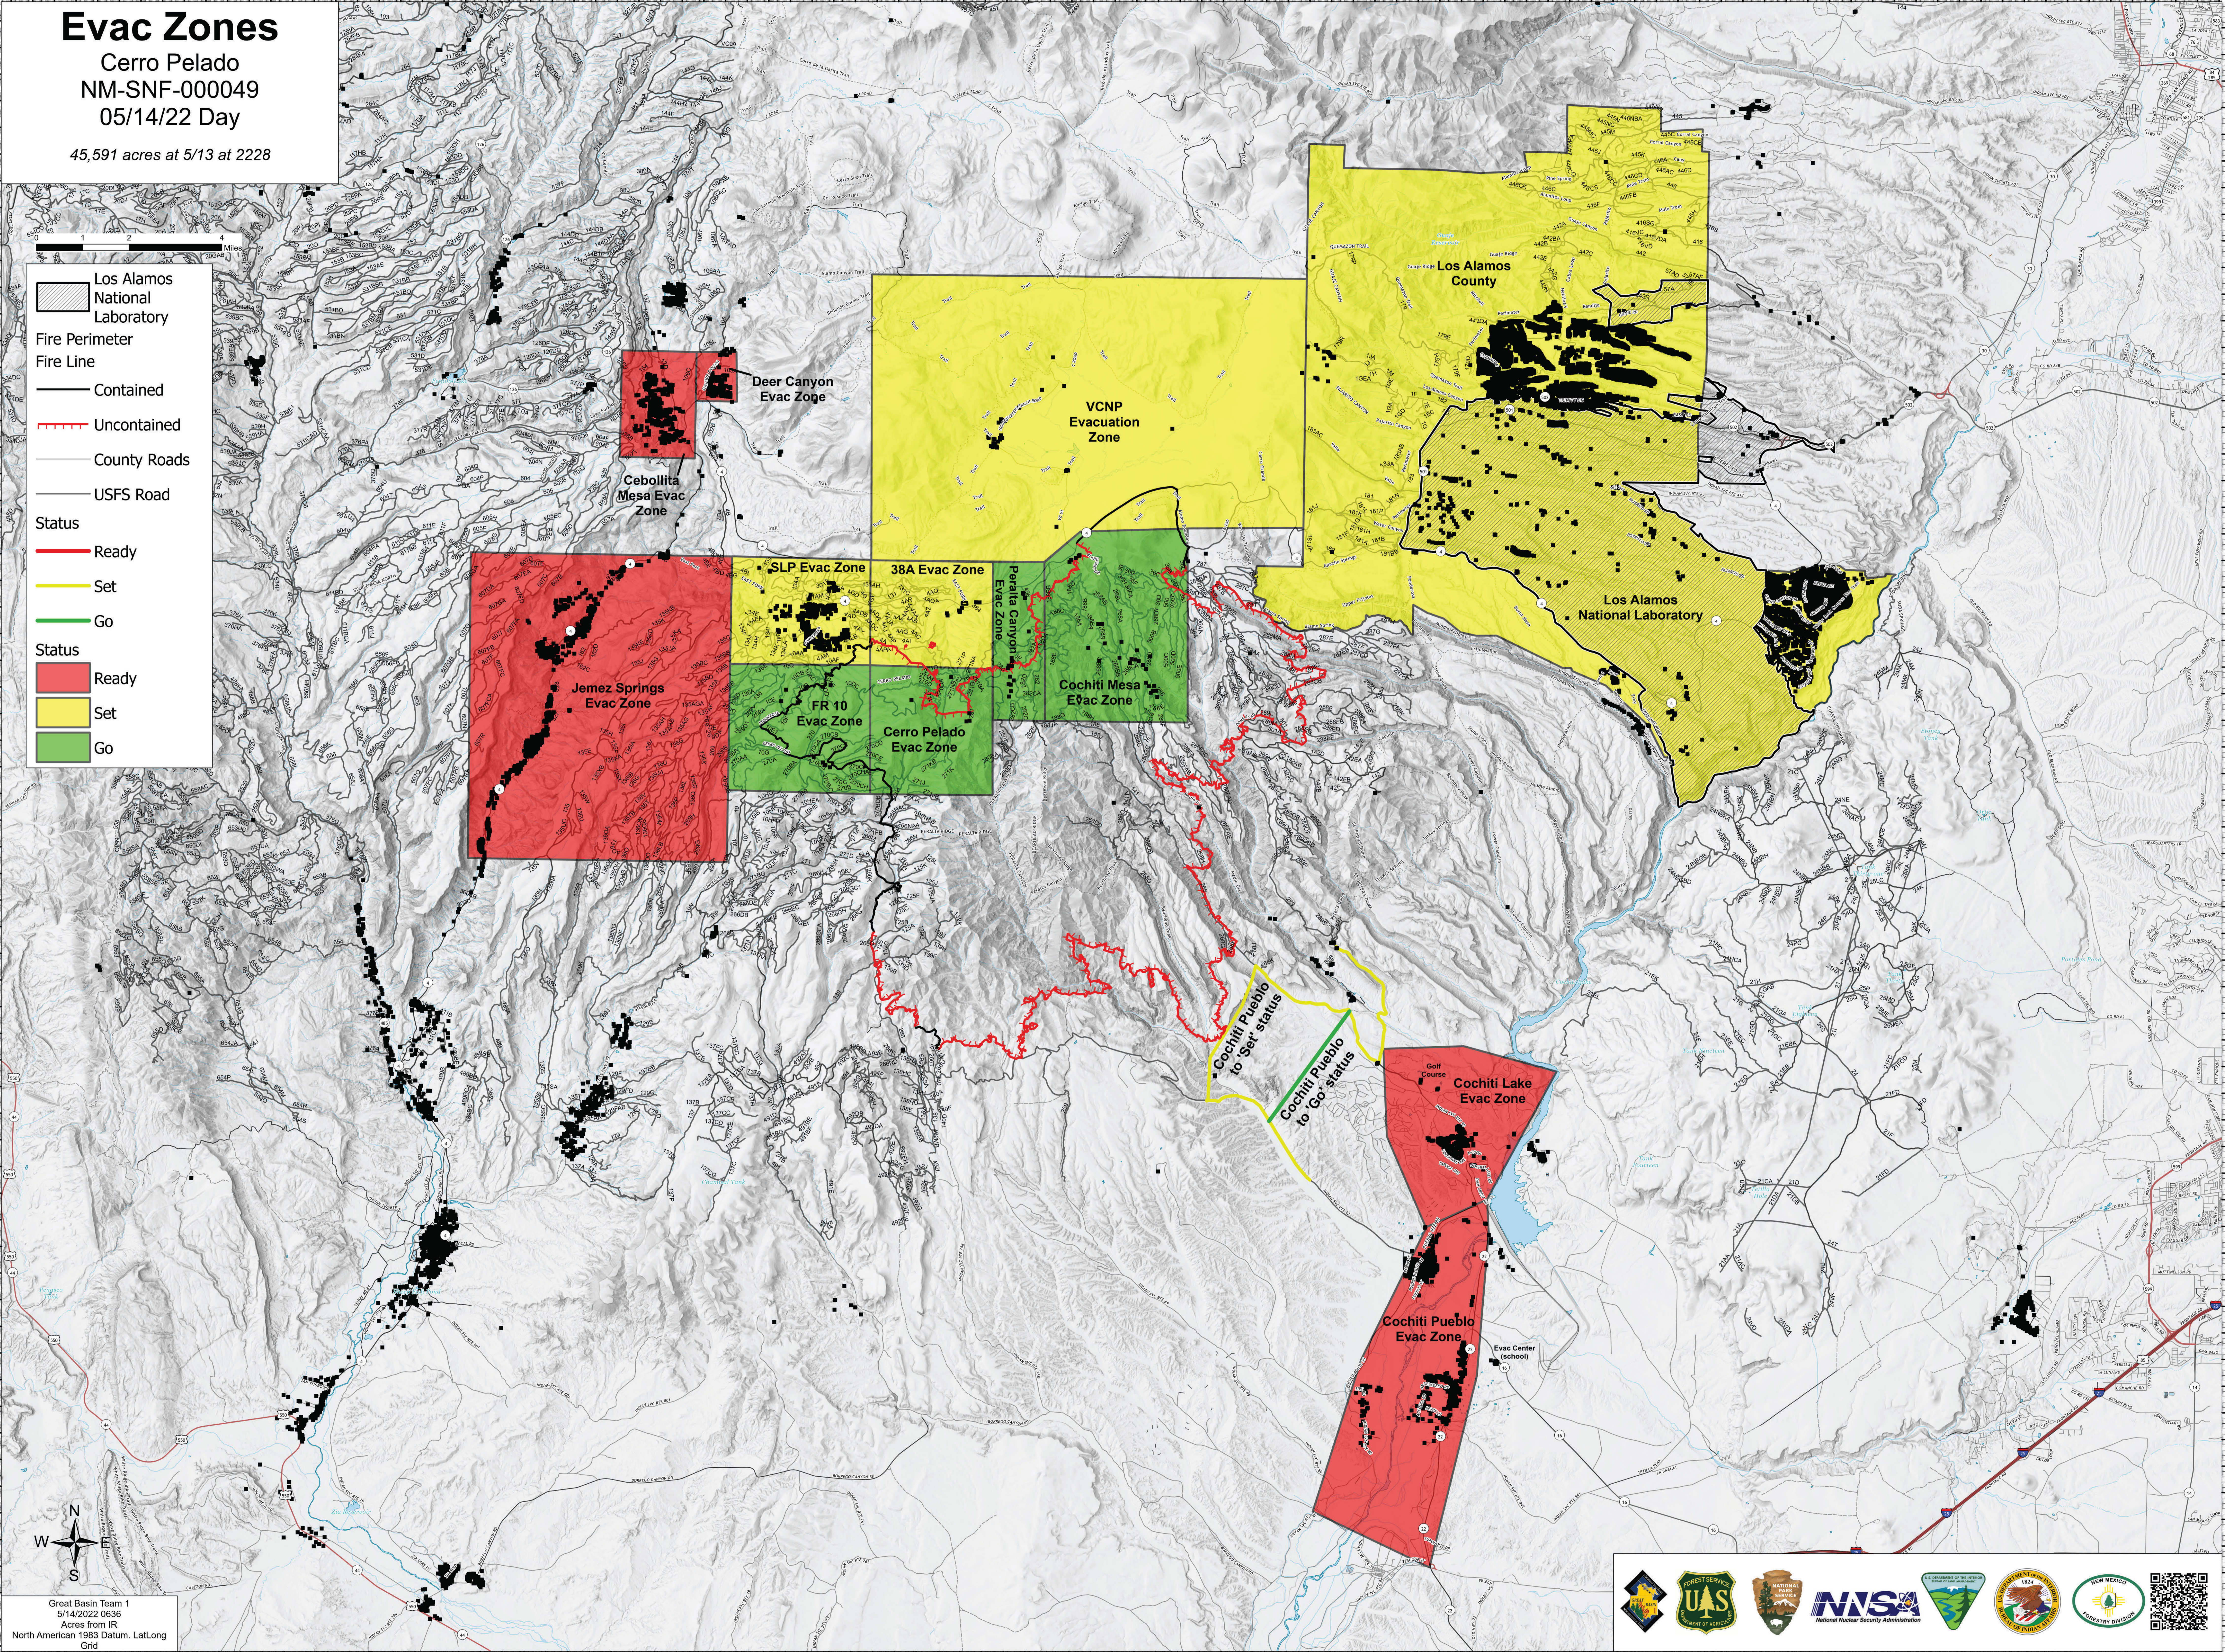

Evac Zones

Cerro Pelado
NM-SNF-000049
05/14/22 Day

45,591 acres at 5/13 at 2228

Los Alamos National Laboratory

Fire Perimeter
Fire Line

— Contained
- - - - - Uncontained

County Roads
USFS Road

Status

Ready
Set
Go

Status

Ready
Set
Go

Great Basin Team 1
5/14/2022 0636
Acres from IR
North American 1983 Datum, Lat/Long
Grid