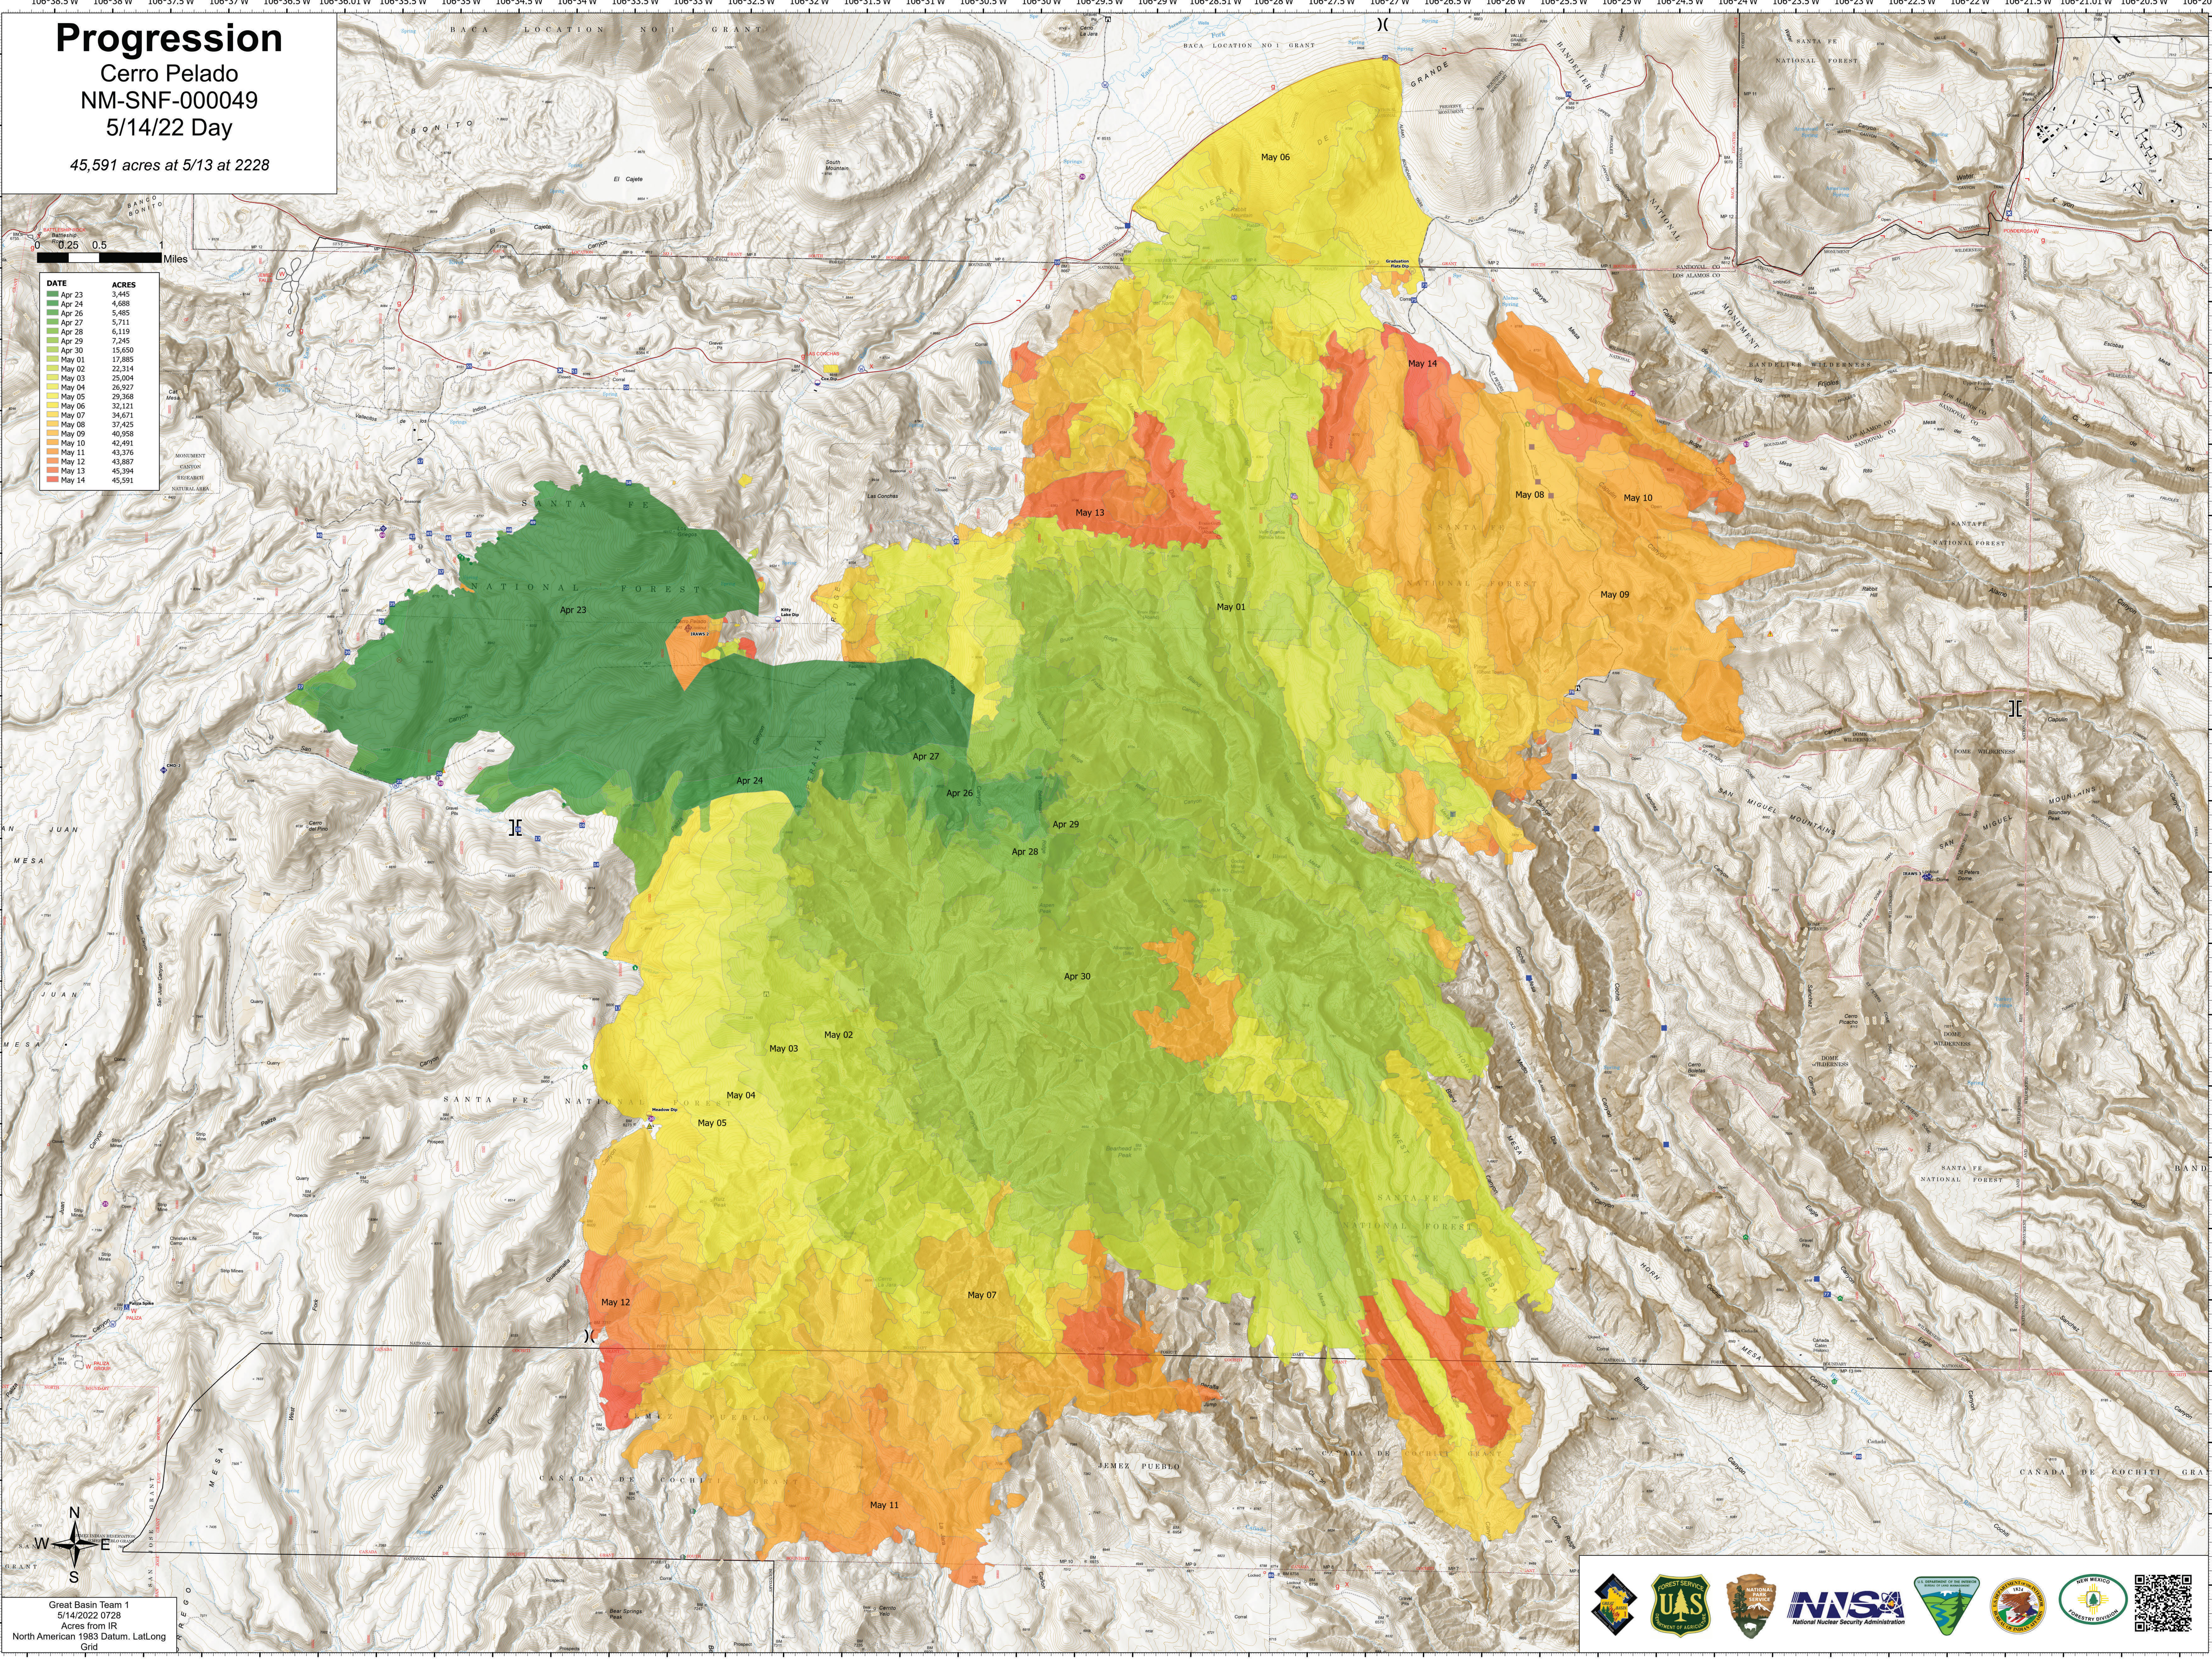

Progression

Cerro Pelado
NM-SNF-000049
5/14/22 Day

45,591 acres at 5/13 at 2228

DATE	ACRES
Apr 23	3,445
Apr 24	4,688
Apr 26	5,485
Apr 27	5,711
Apr 28	6,119
Apr 29	7,245
Apr 30	15,650
May 01	17,885
May 02	22,314
May 03	25,004
May 04	26,927
May 05	29,368
May 06	32,121
May 07	34,671
May 08	37,425
May 09	40,958
May 10	42,491
May 11	43,376
May 12	43,887
May 13	45,394
May 14	45,591

Great Basin Team 1
5/14/2022 0728
Acres from IR

North American 1983 Datum, Lat/Long
Grid