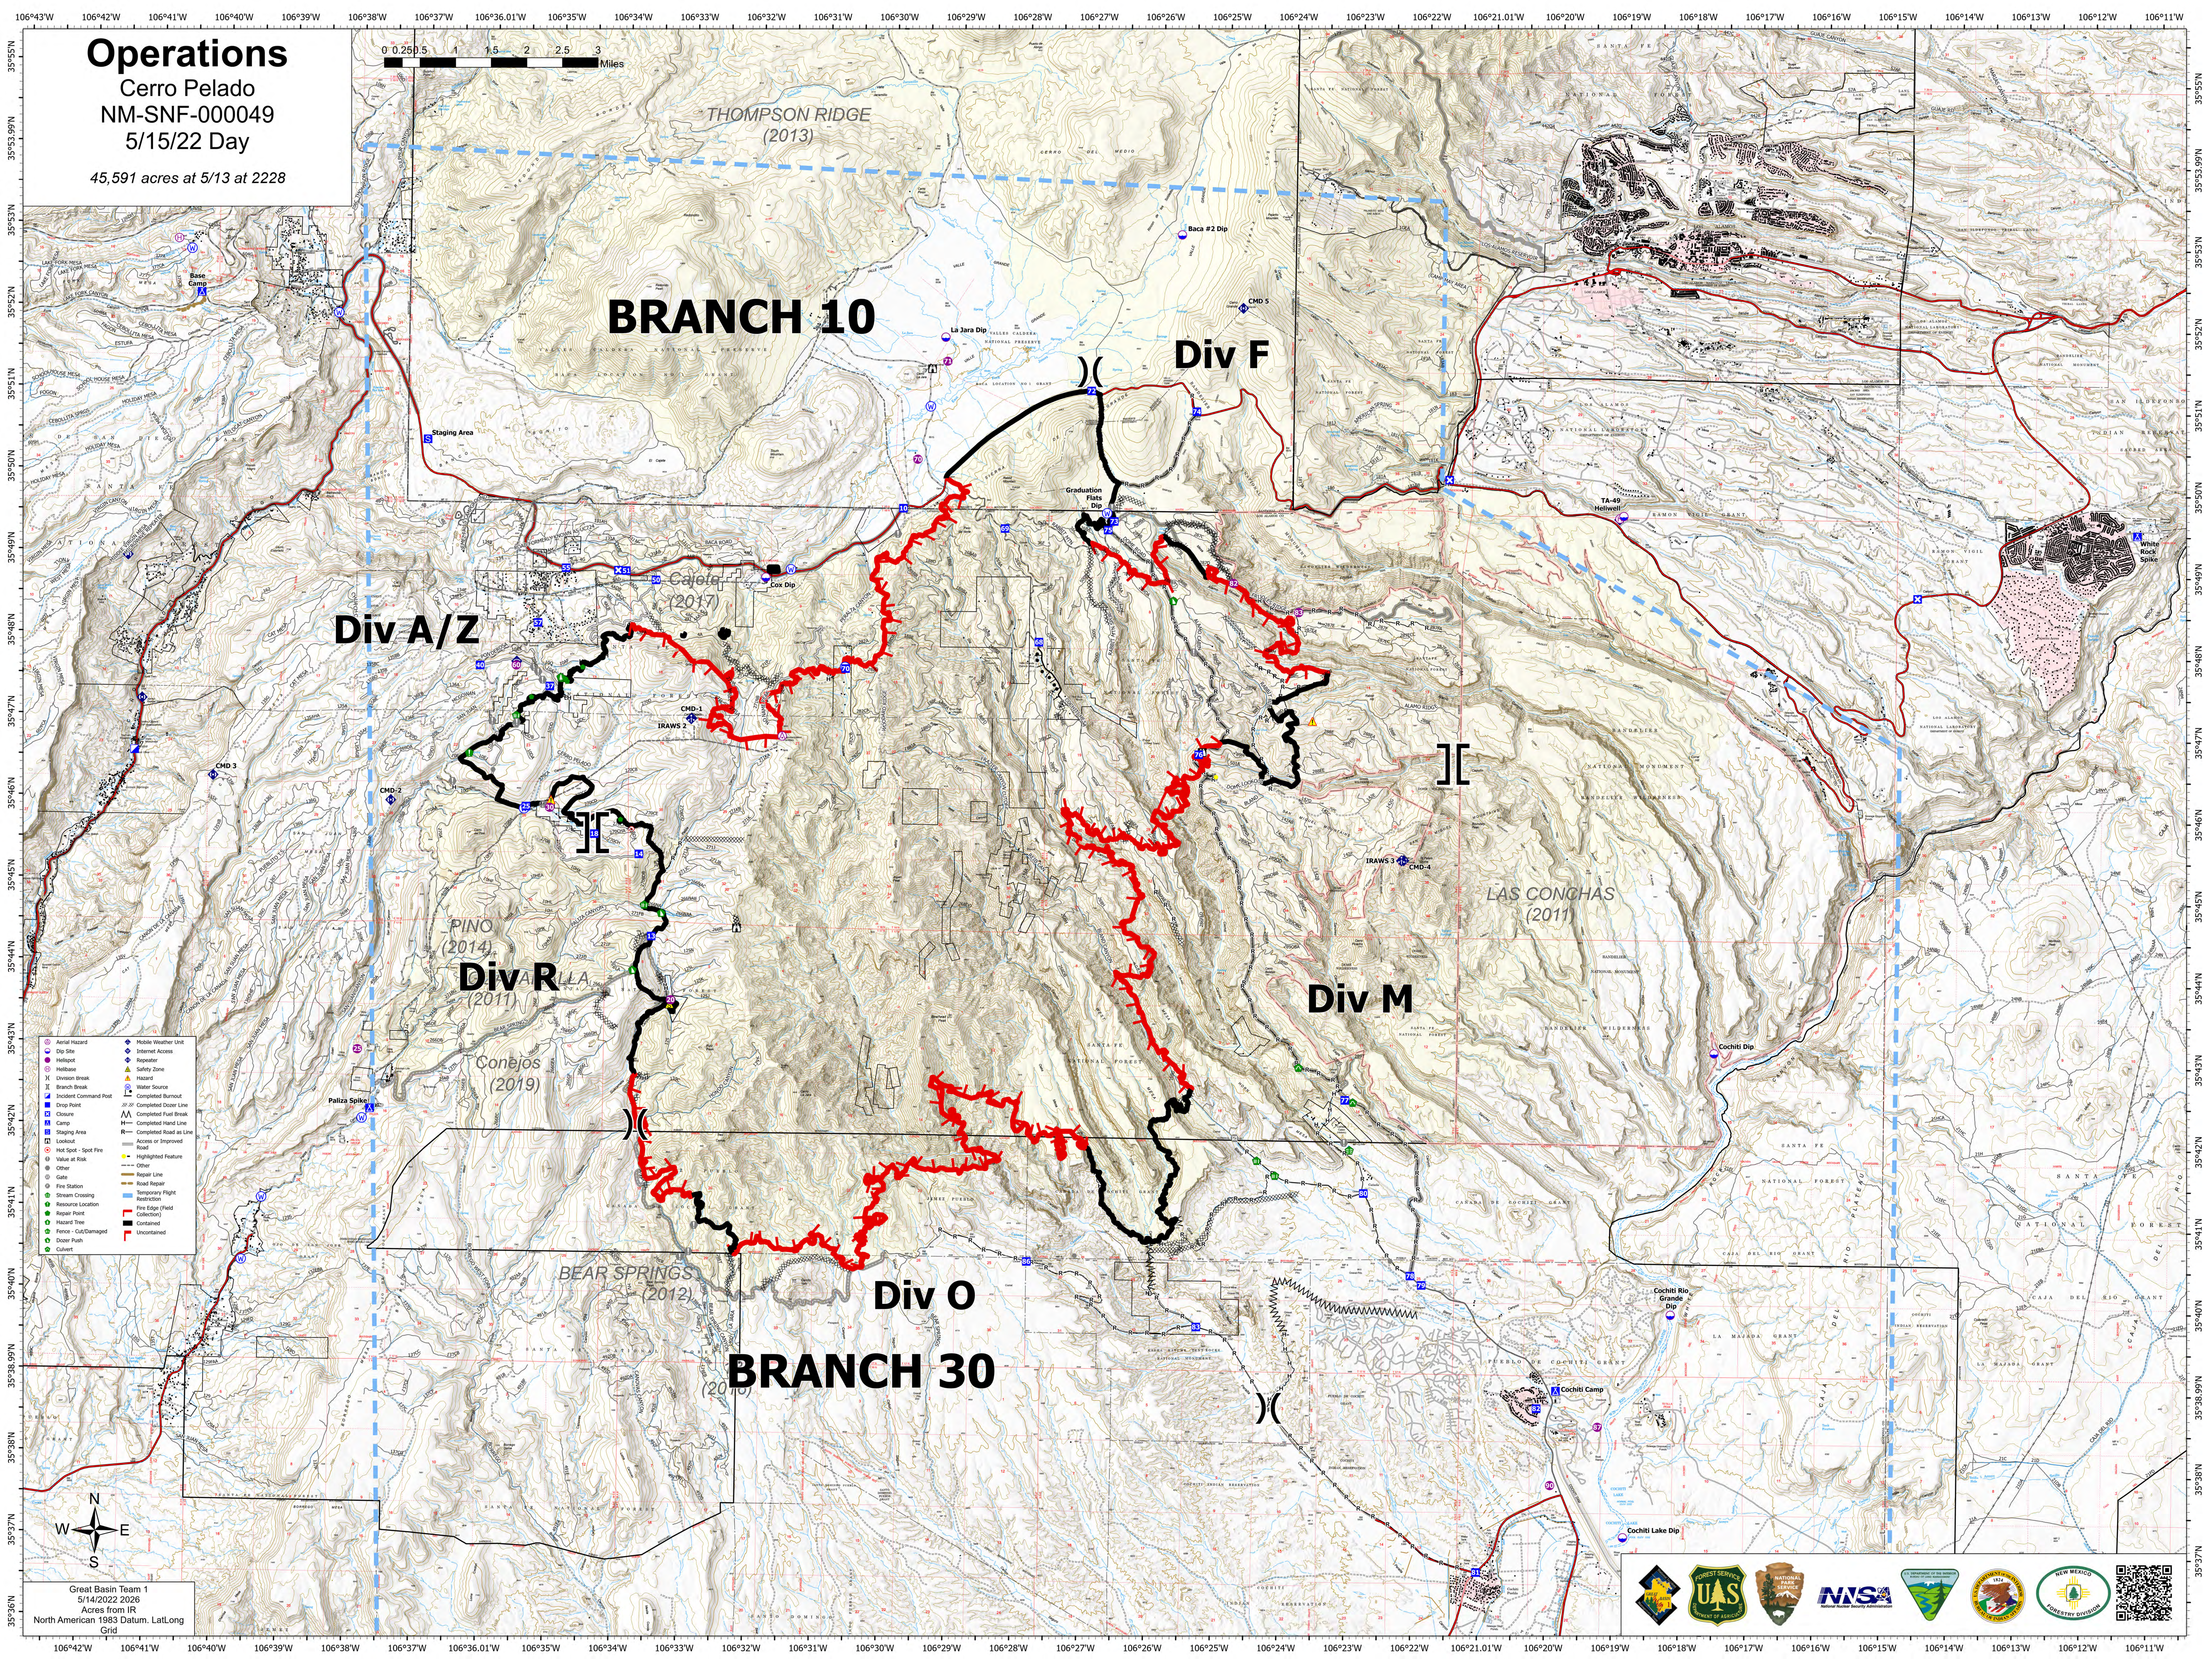

Operations

Cerro Pelado
NM-SNF-000049
5/15/22 Day

45,591 acres at 5/13 at 2228

Great Basin Team 1
5/14/2022 2026
Acres from IR
North American 1983 Datum, Lat/Long
Grid