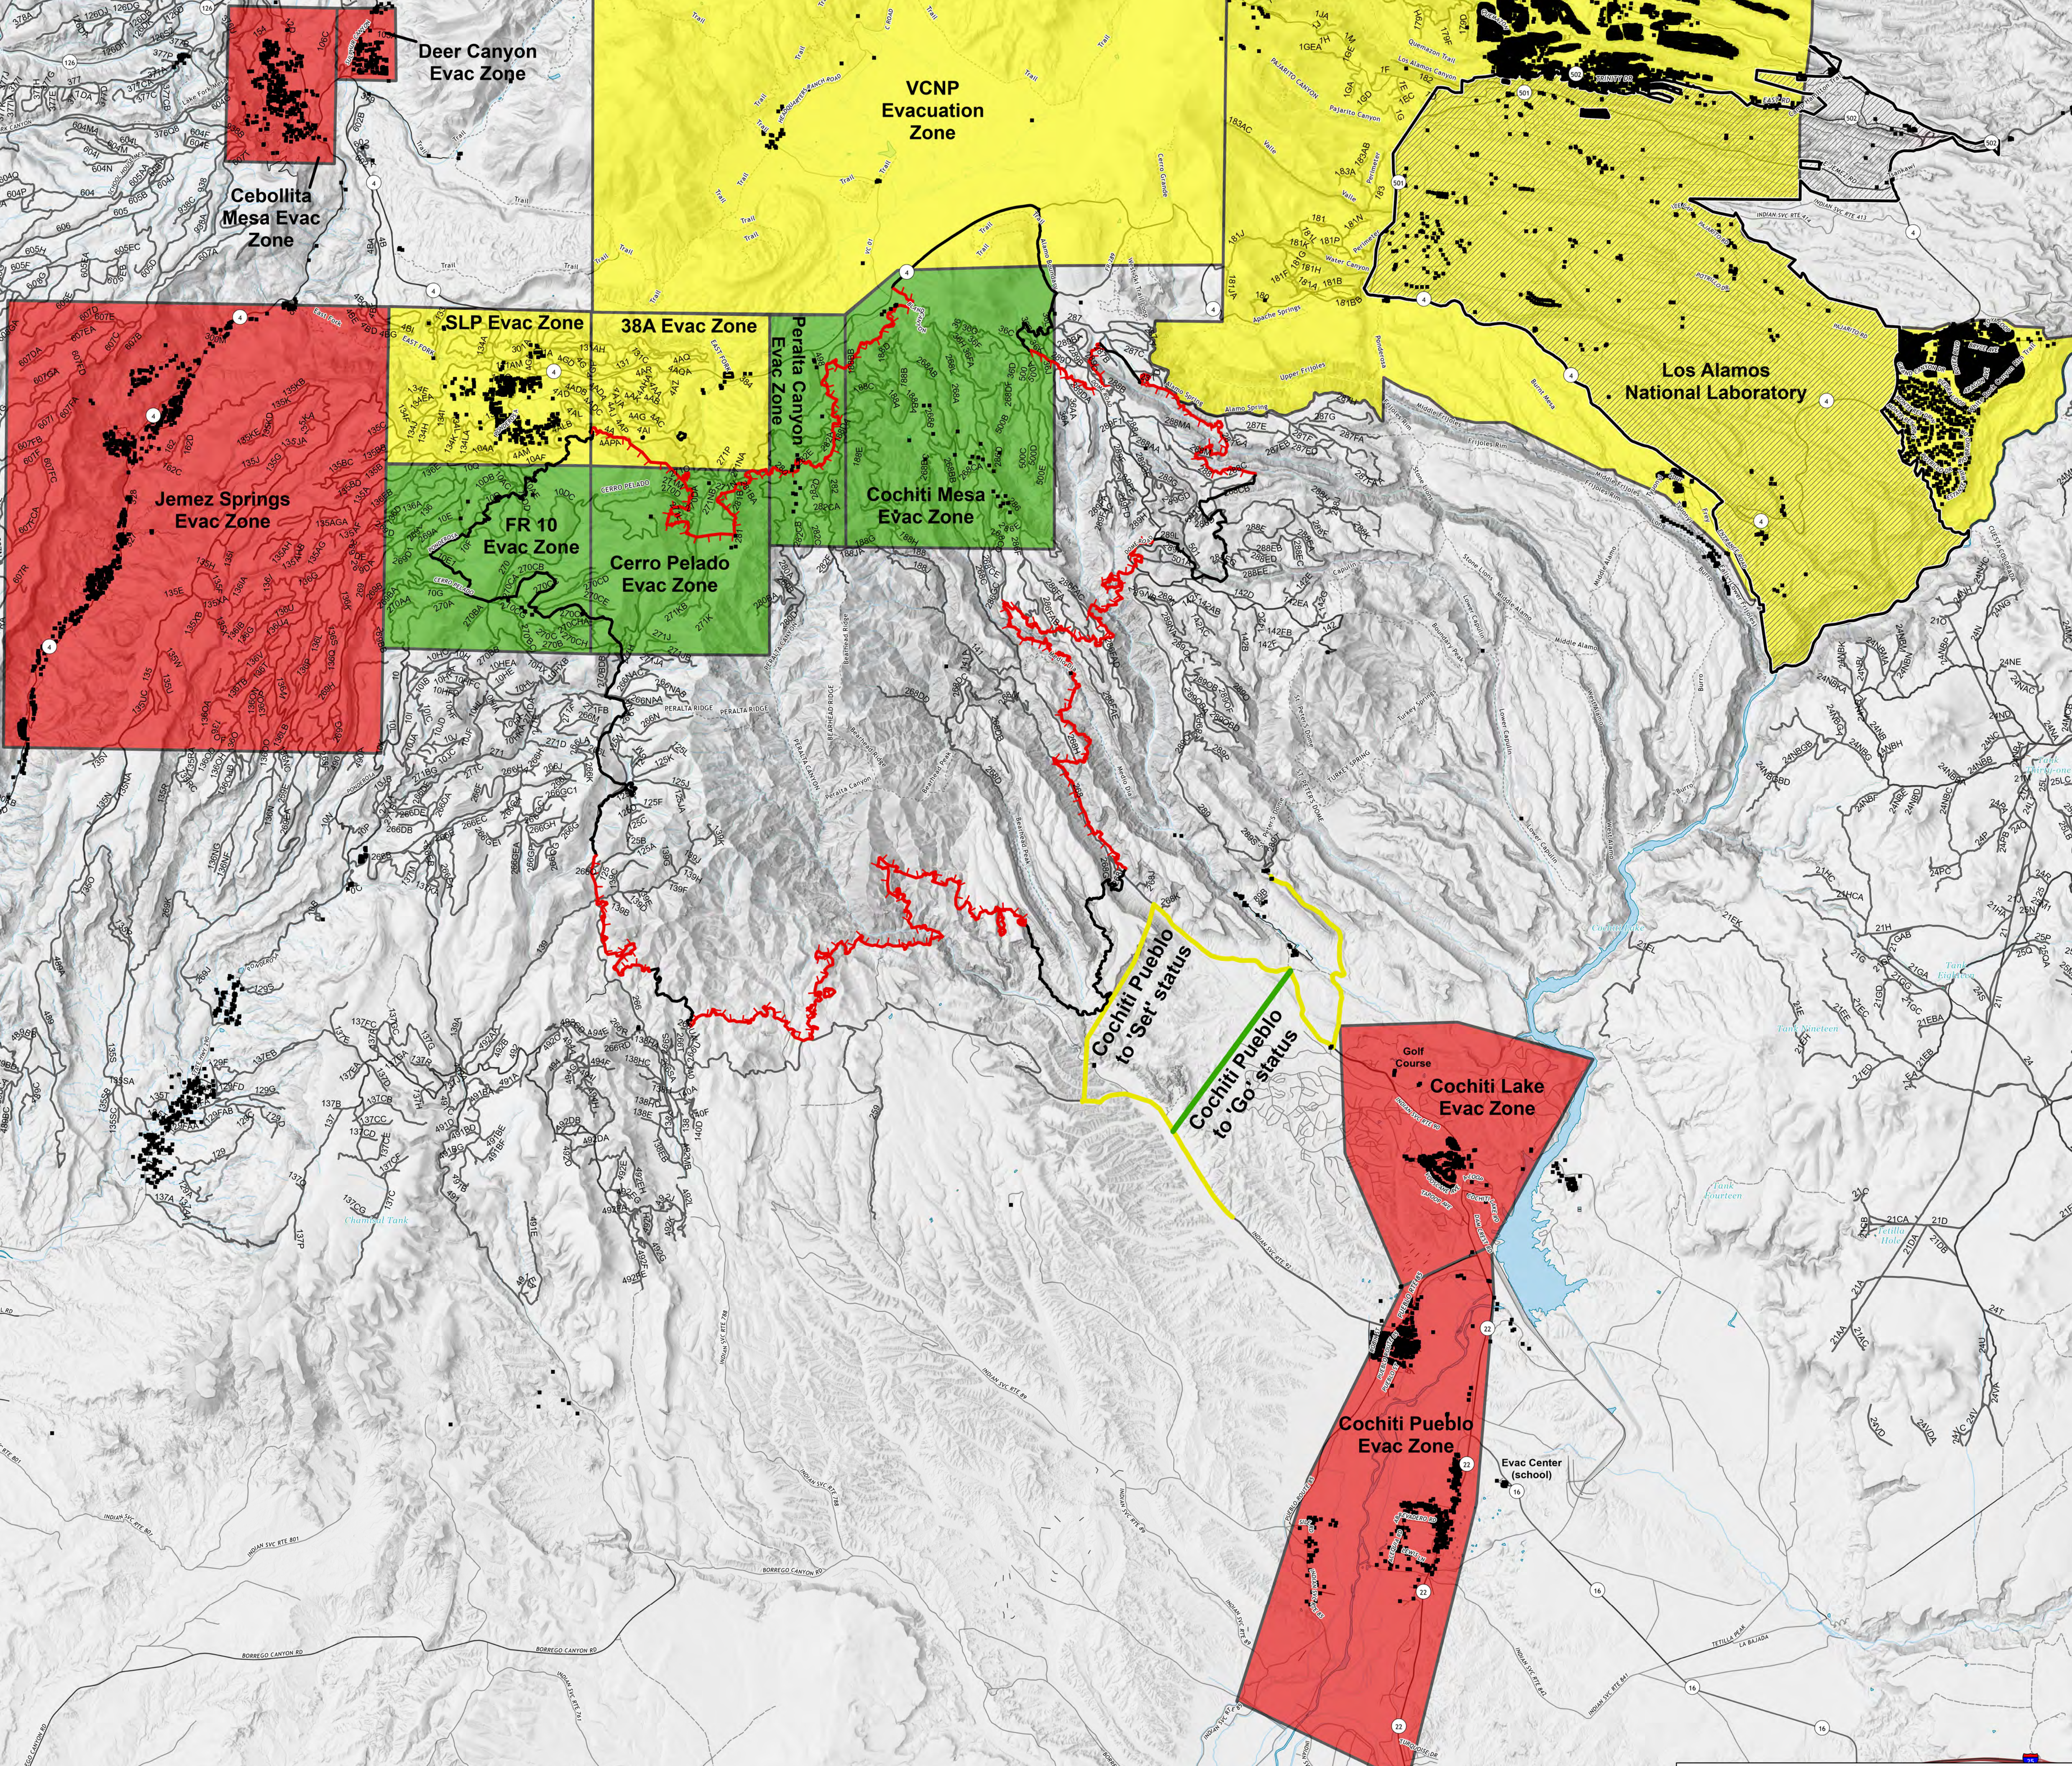

# Evac Zones

Cerro Pelado  
NM-SNF-000049  
05/15/22 Day

45,602 acres at 5/14 at 2200

1 2 4 Miles

- Los Alamos National Laboratory
- Fire Perimeter
- Fire Line
- Contained
- Uncontained
- County Roads
- USFS Road

Status

- Ready
- Set
- Go

Status

- Ready
- Set
- Go

Great Basin Team 1  
5/15/2022 0609  
Acres from IR  
North American 1983 Datum, Lat,Long  
Grid