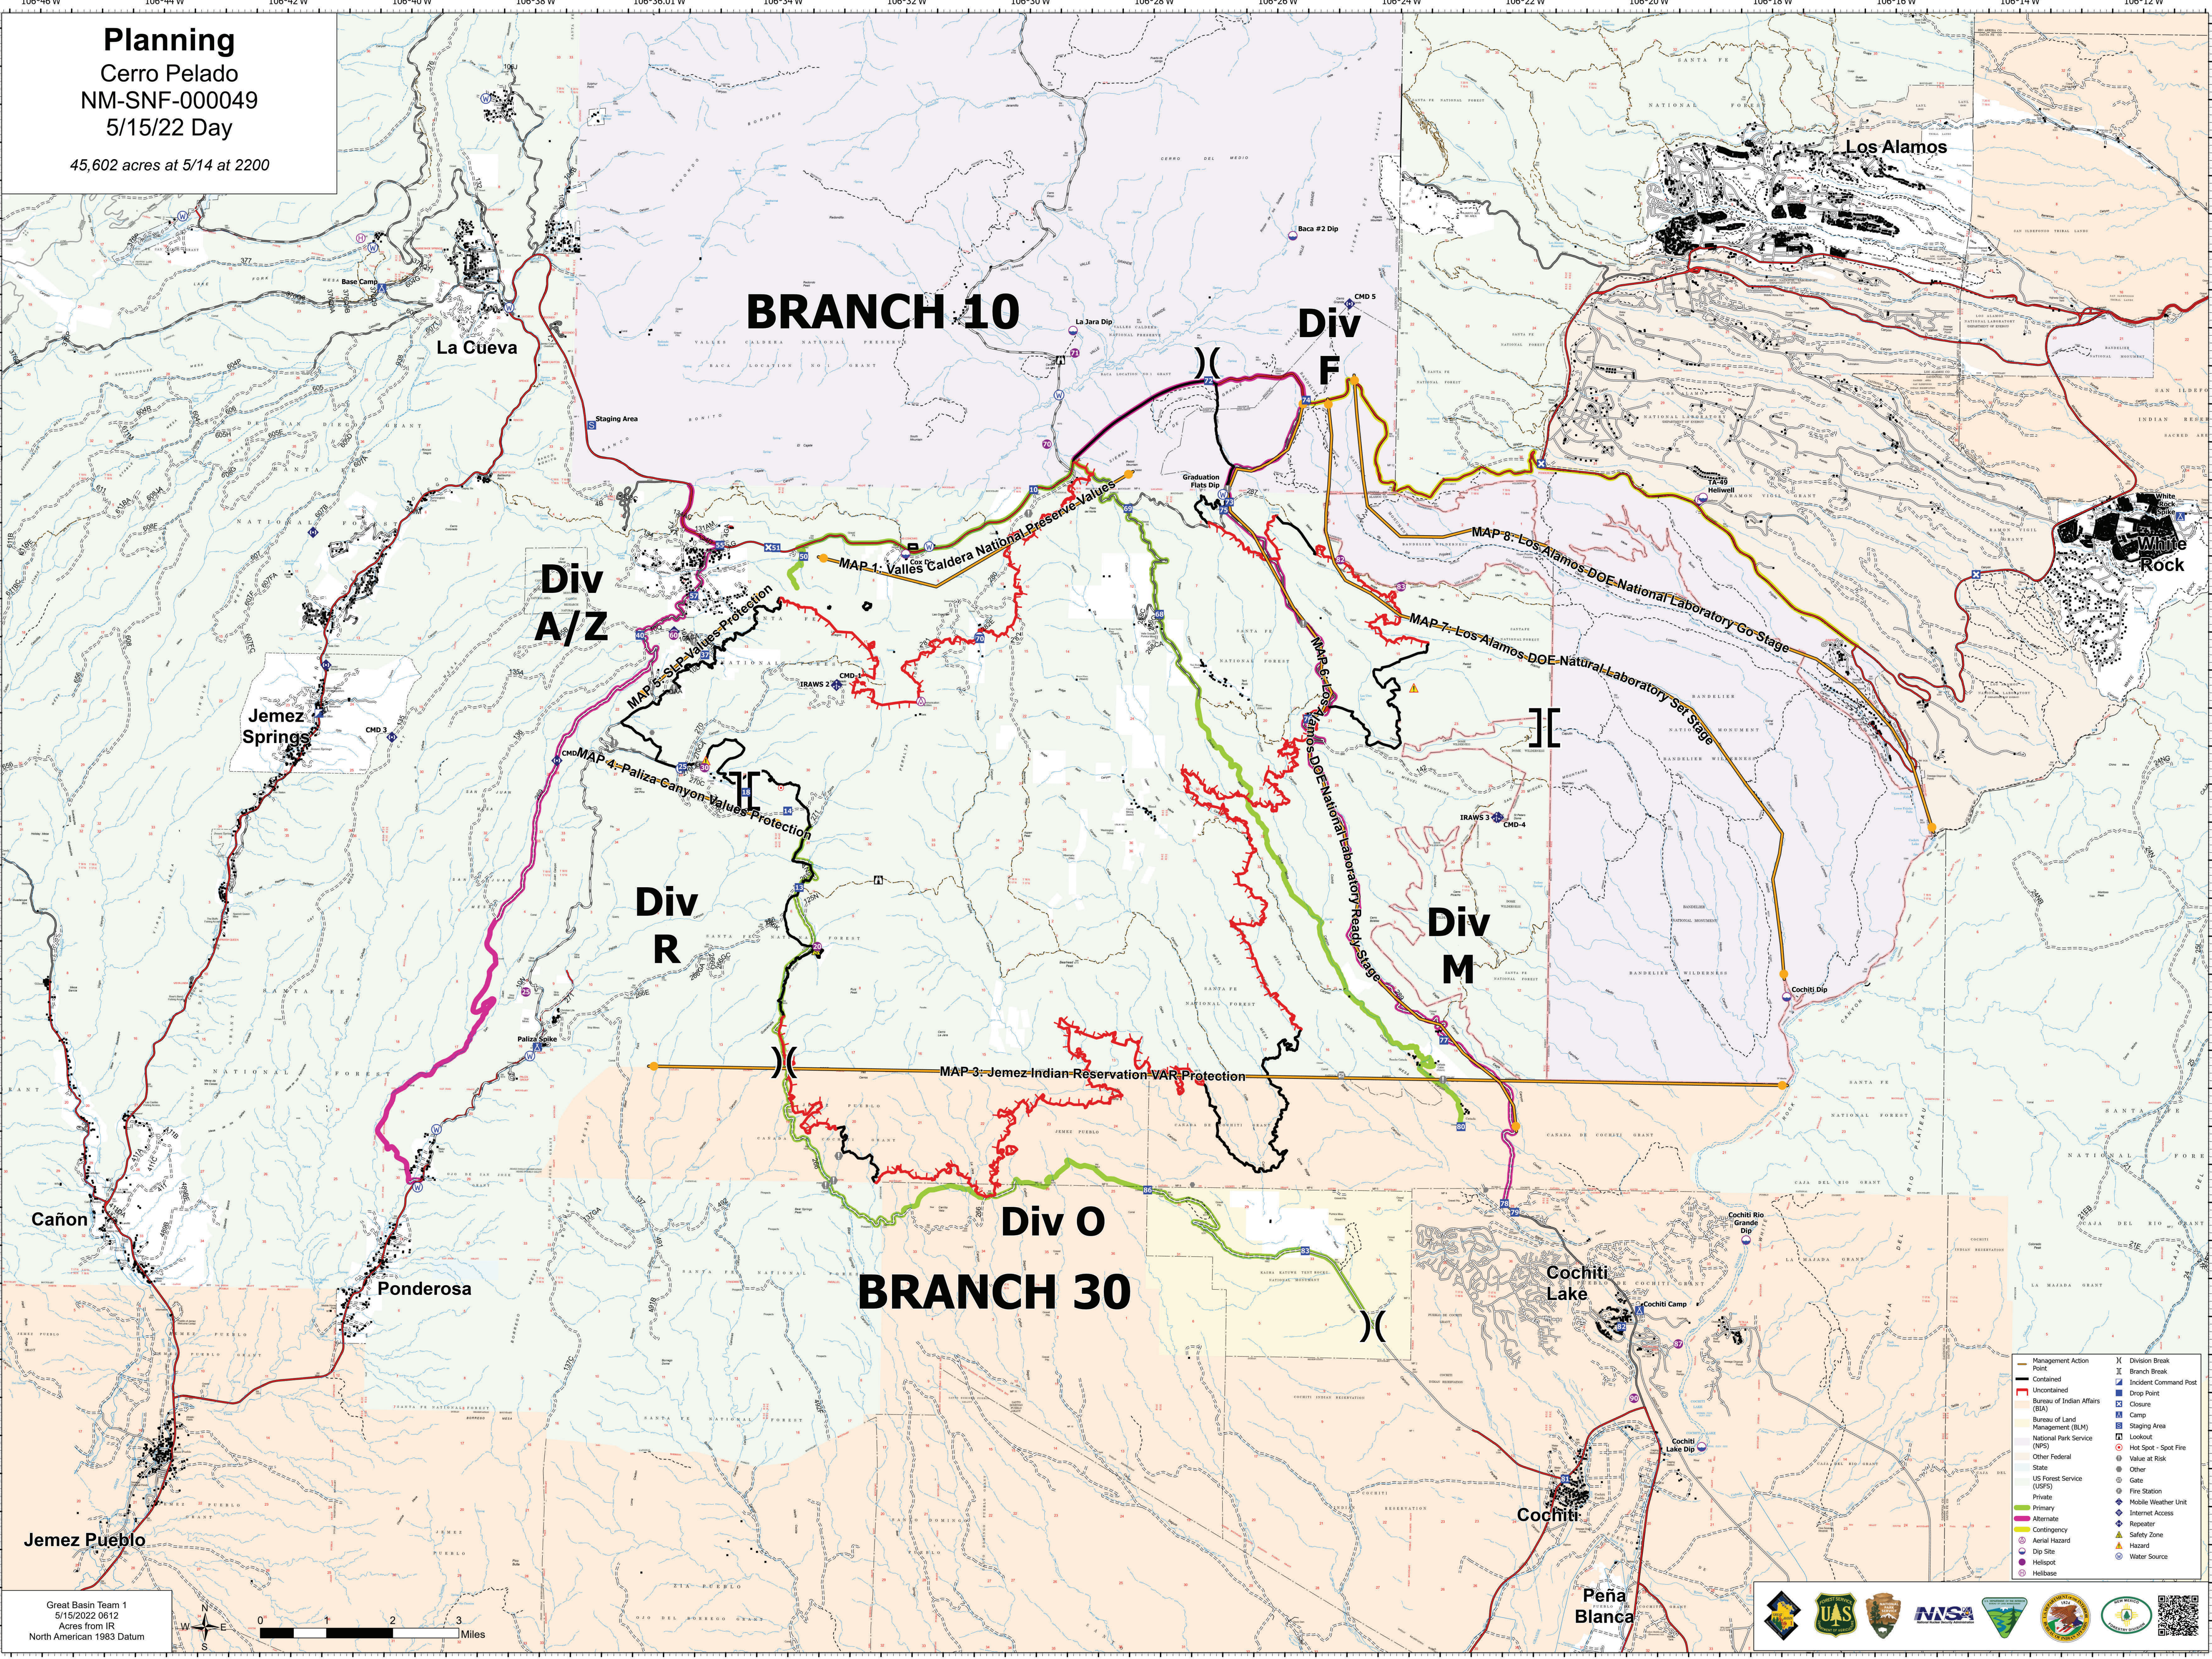

Planning
 Cerro Pelado
 NM-SNF-000049
 5/15/22 Day
 45,602 acres at 5/14 at 2200

Great Basin Team 1
 5/15/2022 0612
 Acres from IR
 North American 1983 Datum

0 1 2 3 Miles

Management Action Point	Division Break
Uncontained	Branch Break
Bureau of Indian Affairs (BIA)	Drop Point
Bureau of Land Management (BLM)	Closure
National Park Service (NPS)	Camp
Other Federal	Staging Area
State	Lookout
US Forest Service (USFS)	Hot Spot - Spot Fire
Private	Value at Risk
Primary	Other
Alternate	Fire Station
Contingency	Mobile Weather Unit
Aerial Hazard	Internet Access
Dip Site	Repeater
Helidrop	Safety Zone
Helibase	Hazard
	Water Source