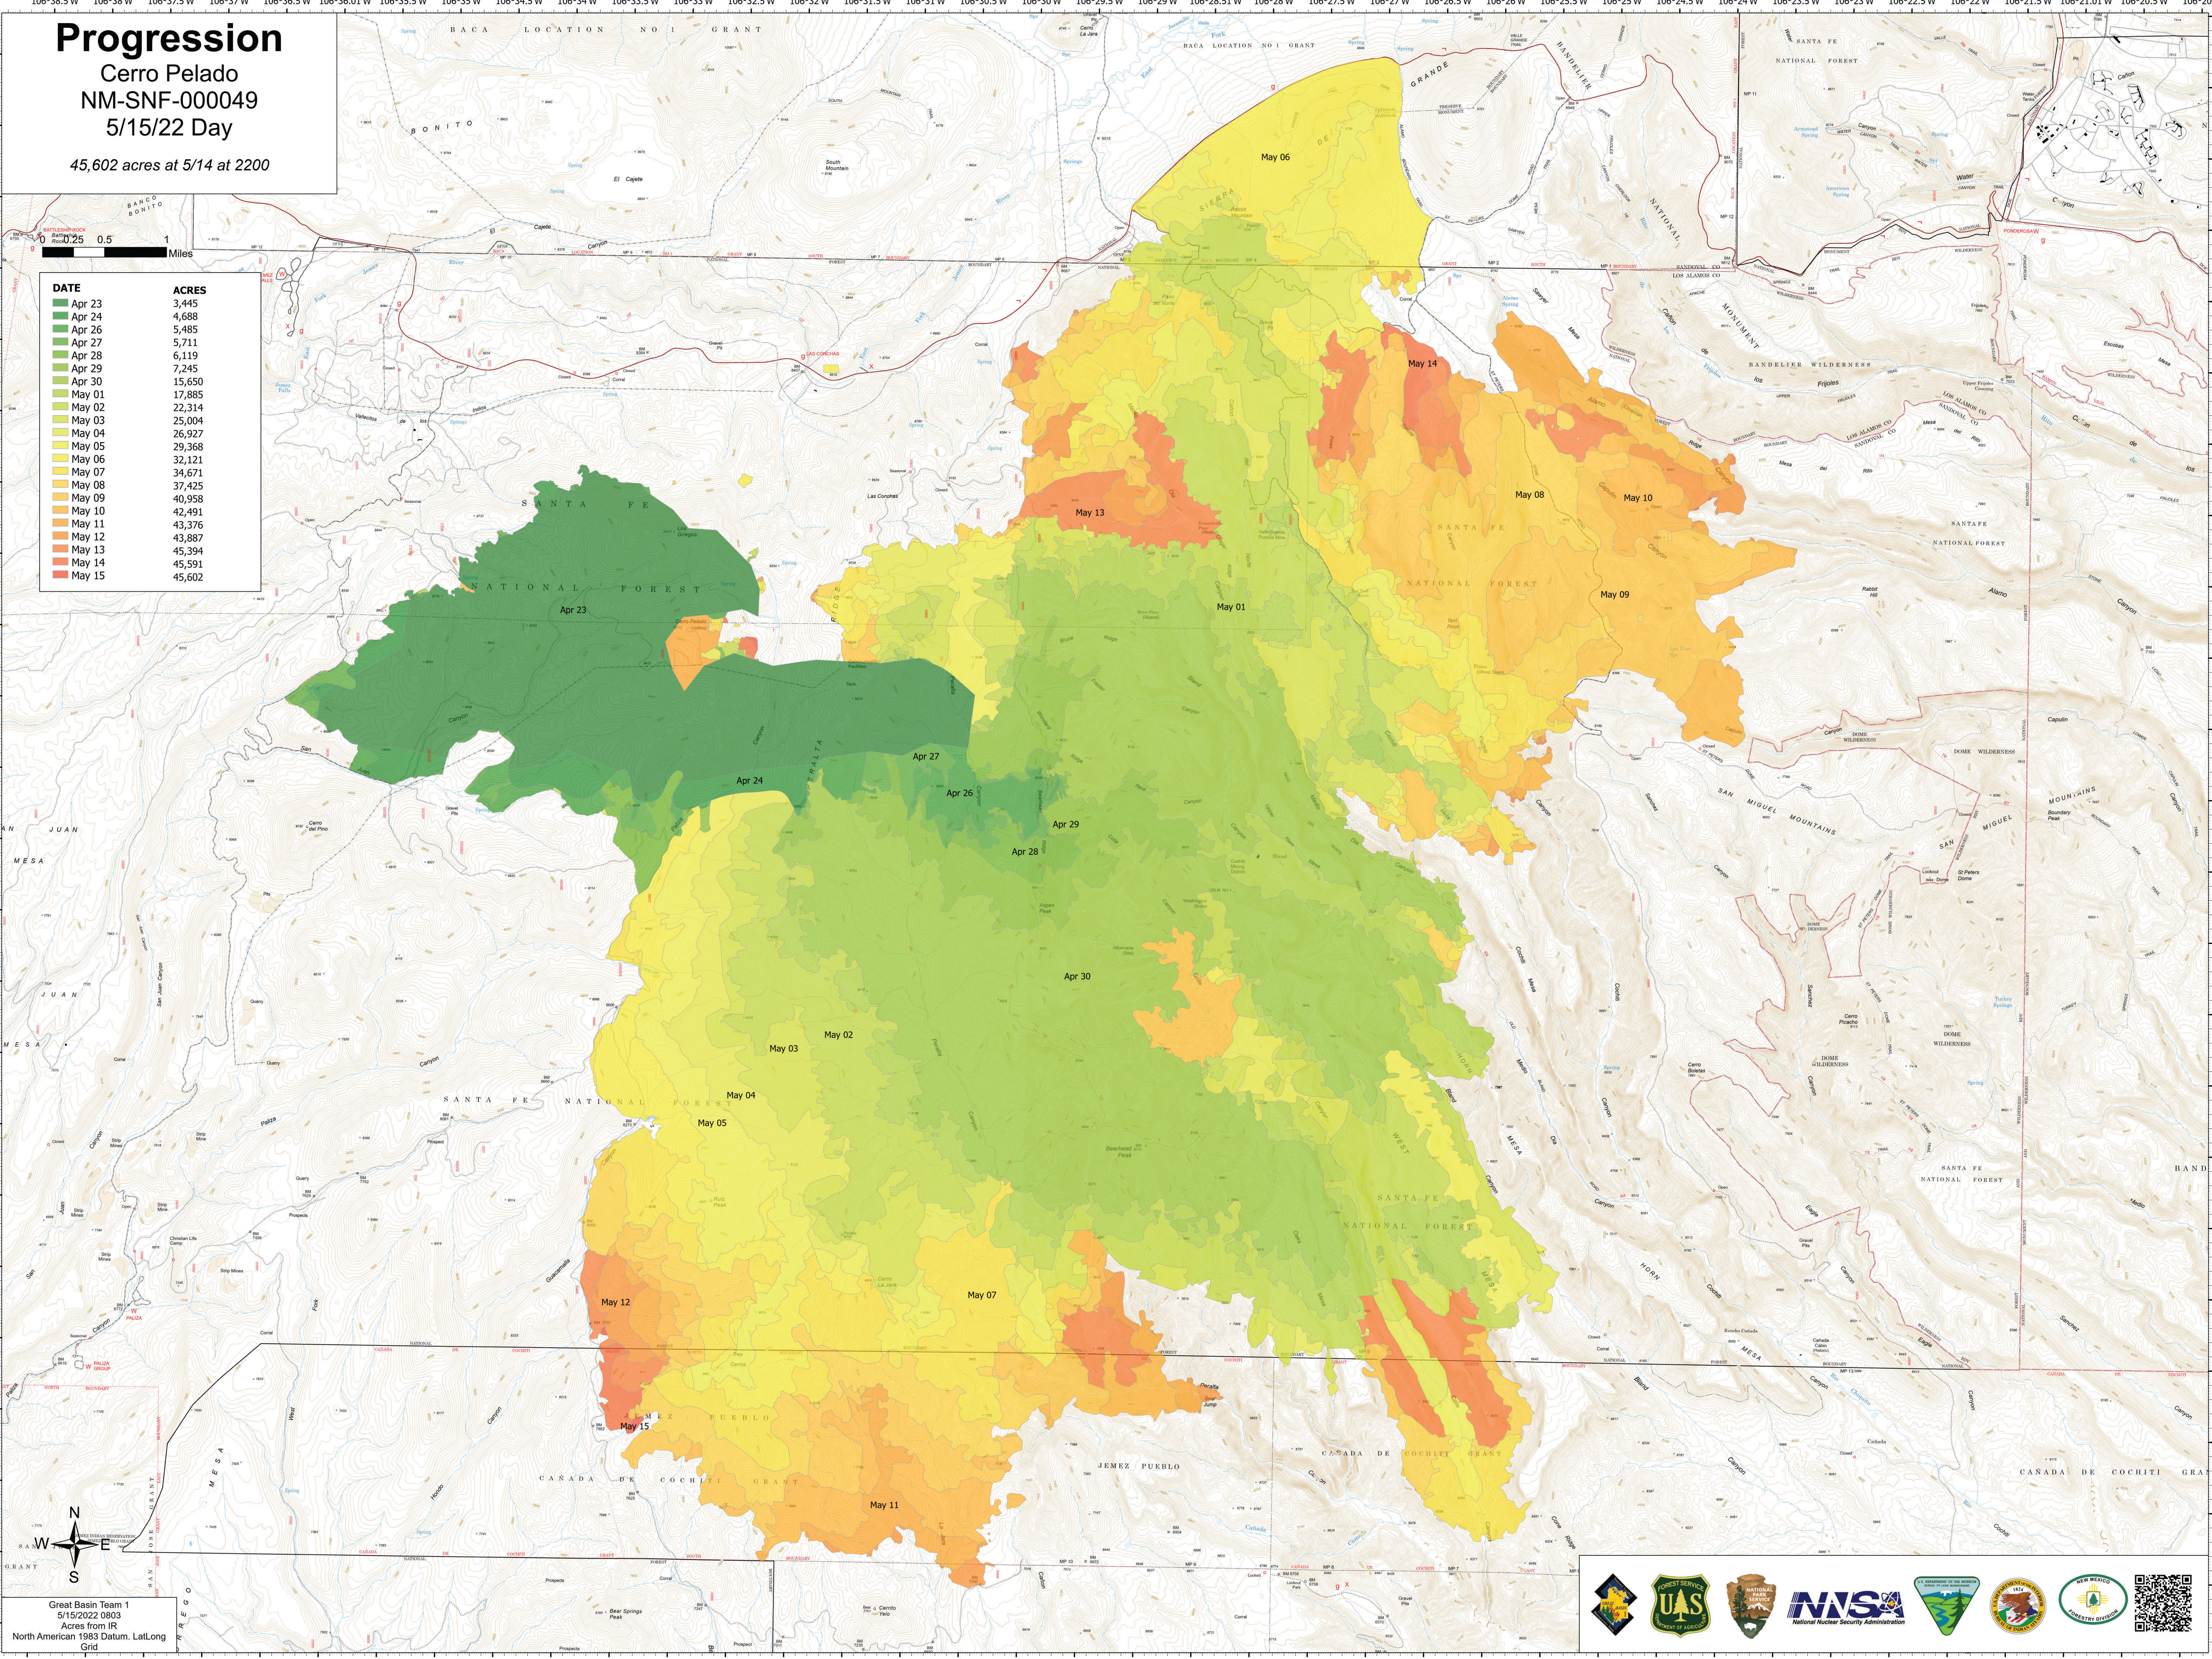

Progression

Cerro Pelado
NM-SNF-000049
5/15/22 Day

45,602 acres at 5/14 at 2200

DATE	ACRES
Apr 23	3,445
Apr 24	4,688
Apr 26	5,485
Apr 27	5,711
Apr 28	6,119
Apr 29	7,245
Apr 30	15,650
May 01	17,885
May 02	22,314
May 03	25,004
May 04	26,927
May 05	29,368
May 06	32,121
May 07	34,671
May 08	37,425
May 09	40,958
May 10	42,491
May 11	43,376
May 12	43,887
May 13	45,394
May 14	45,591
May 15	45,602

Great Basin Team 1
5/15/2022 0803
Acres from IR
North American 1983 Datum, Lat/Long
Grid