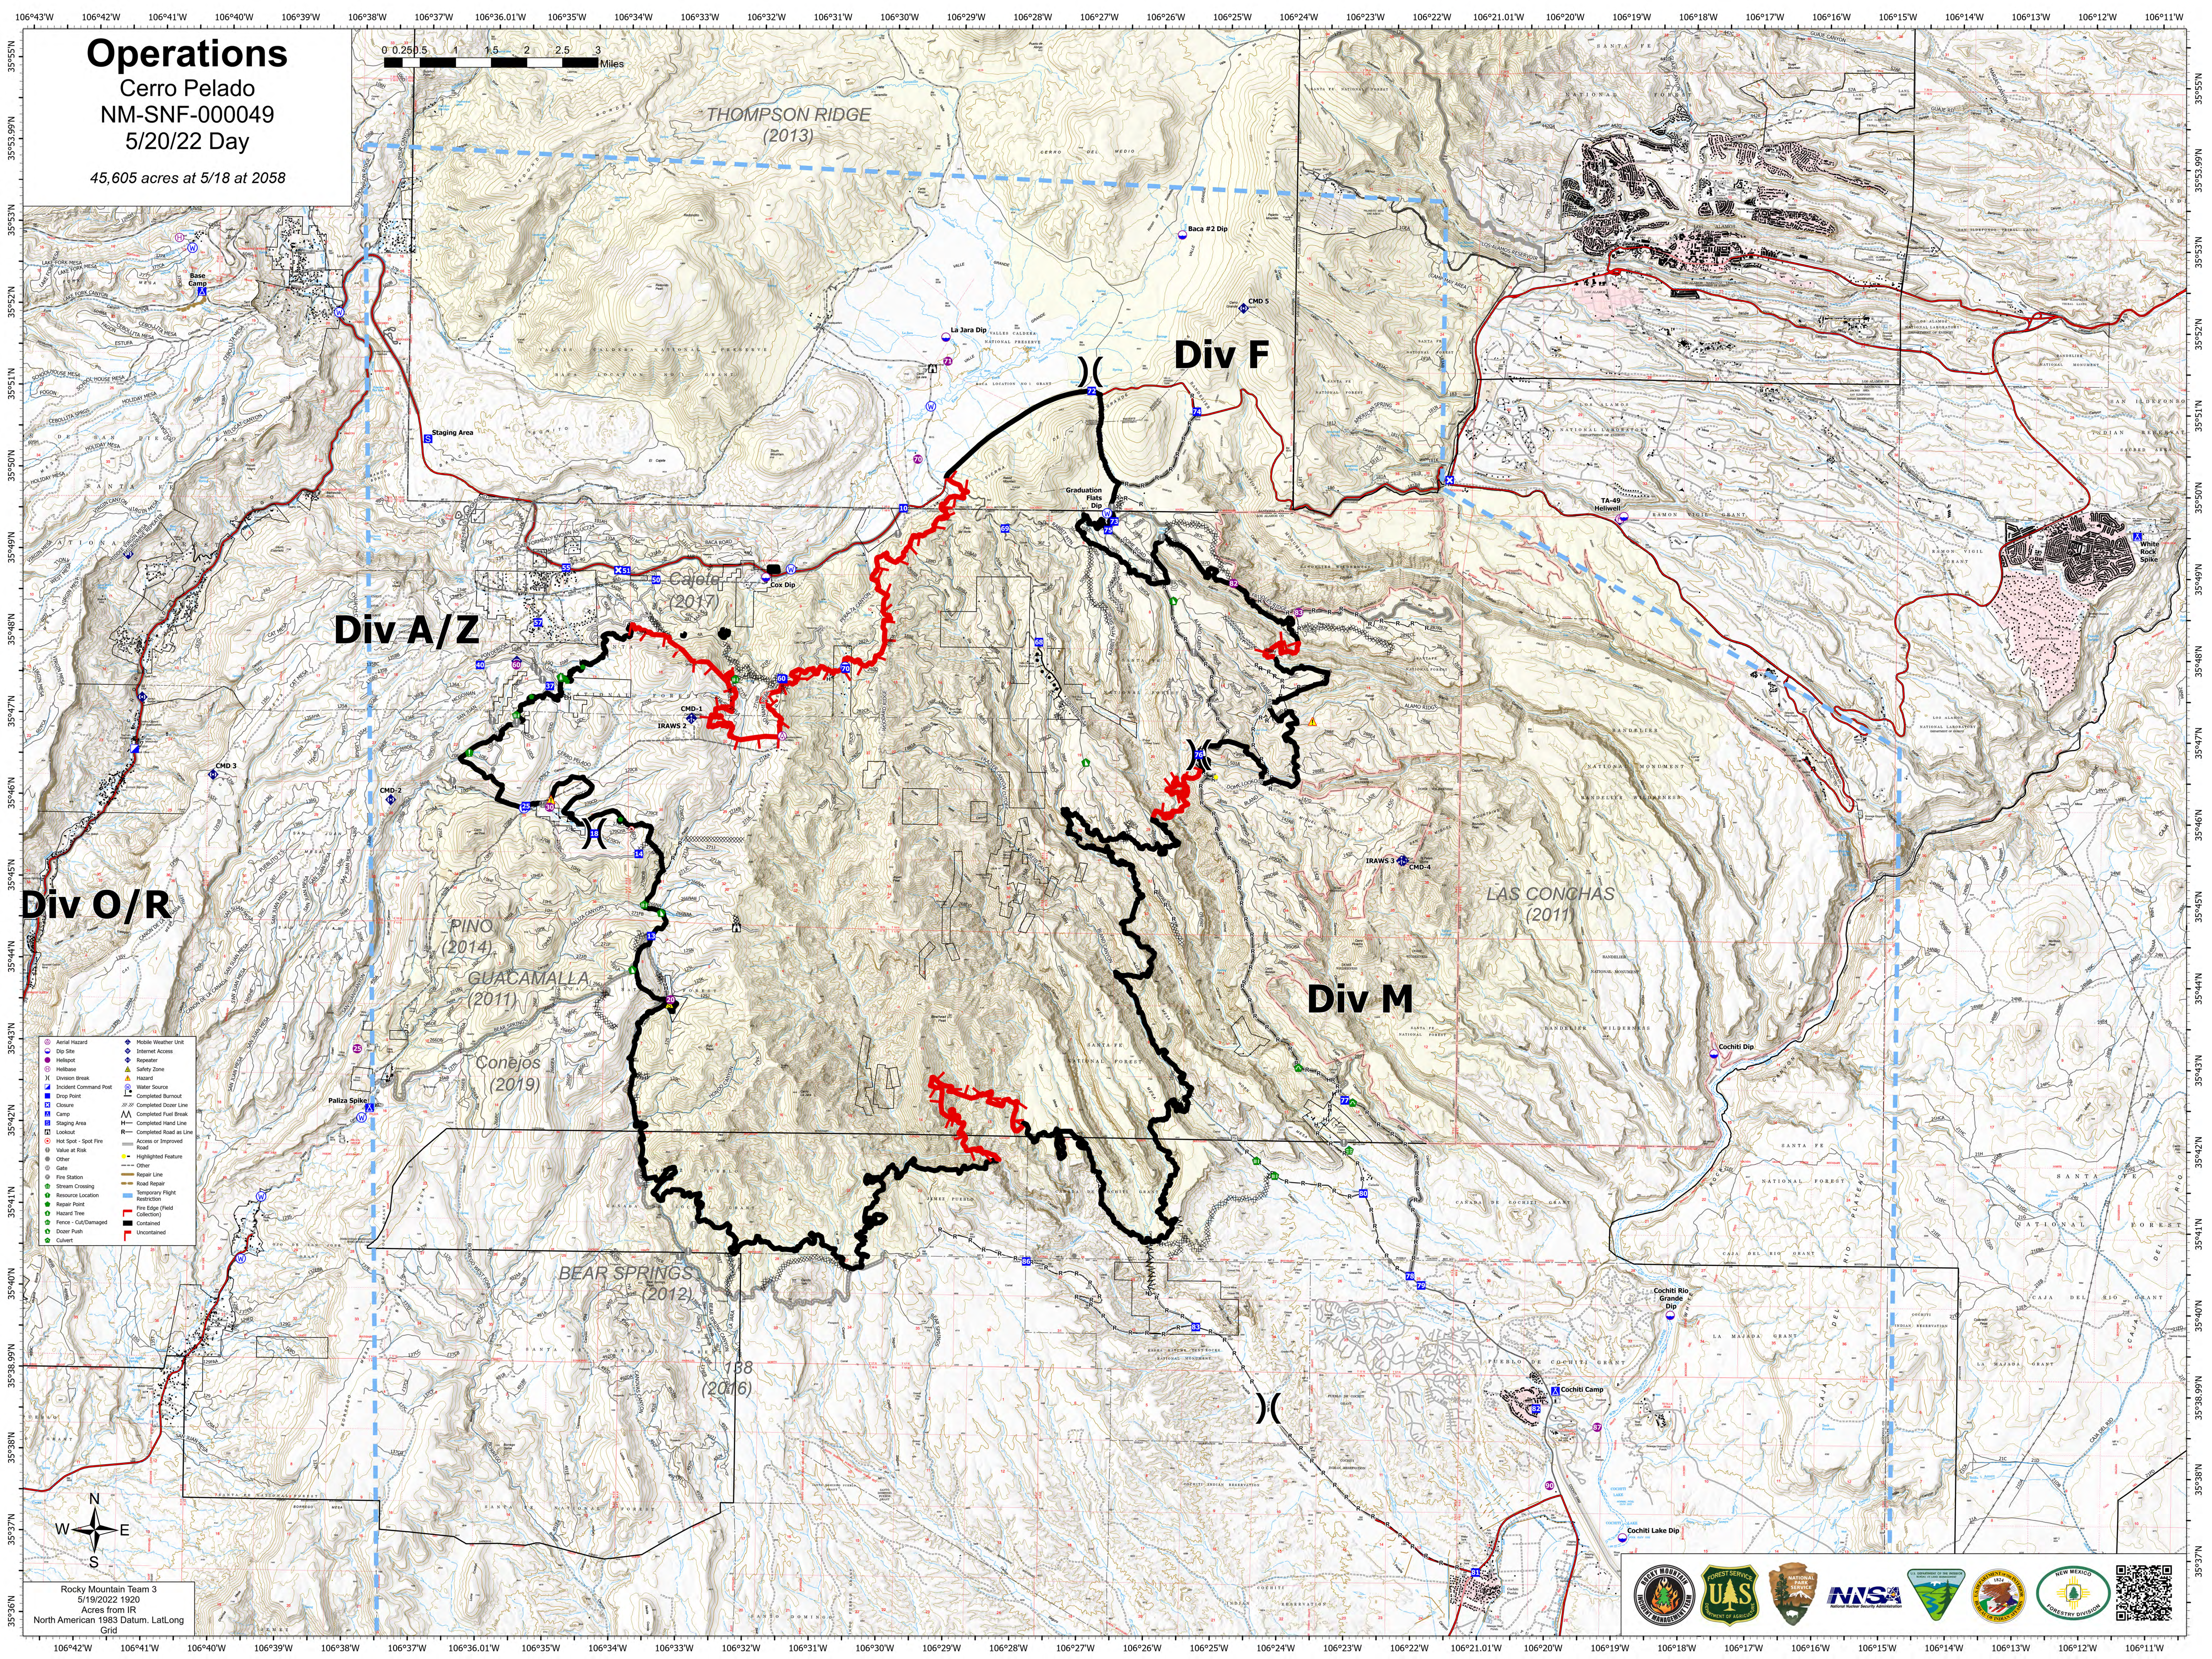

Operations

Cerro Pelado
NM-SNF-000049
5/20/22 Day

45,605 acres at 5/18 at 2058

Div O/R

Div A/Z

Div F

Div M

Rocky Mountain Team 3
5/19/2022 1920
Acres From IR
North American 1983 Datum, Lat/Long Grid