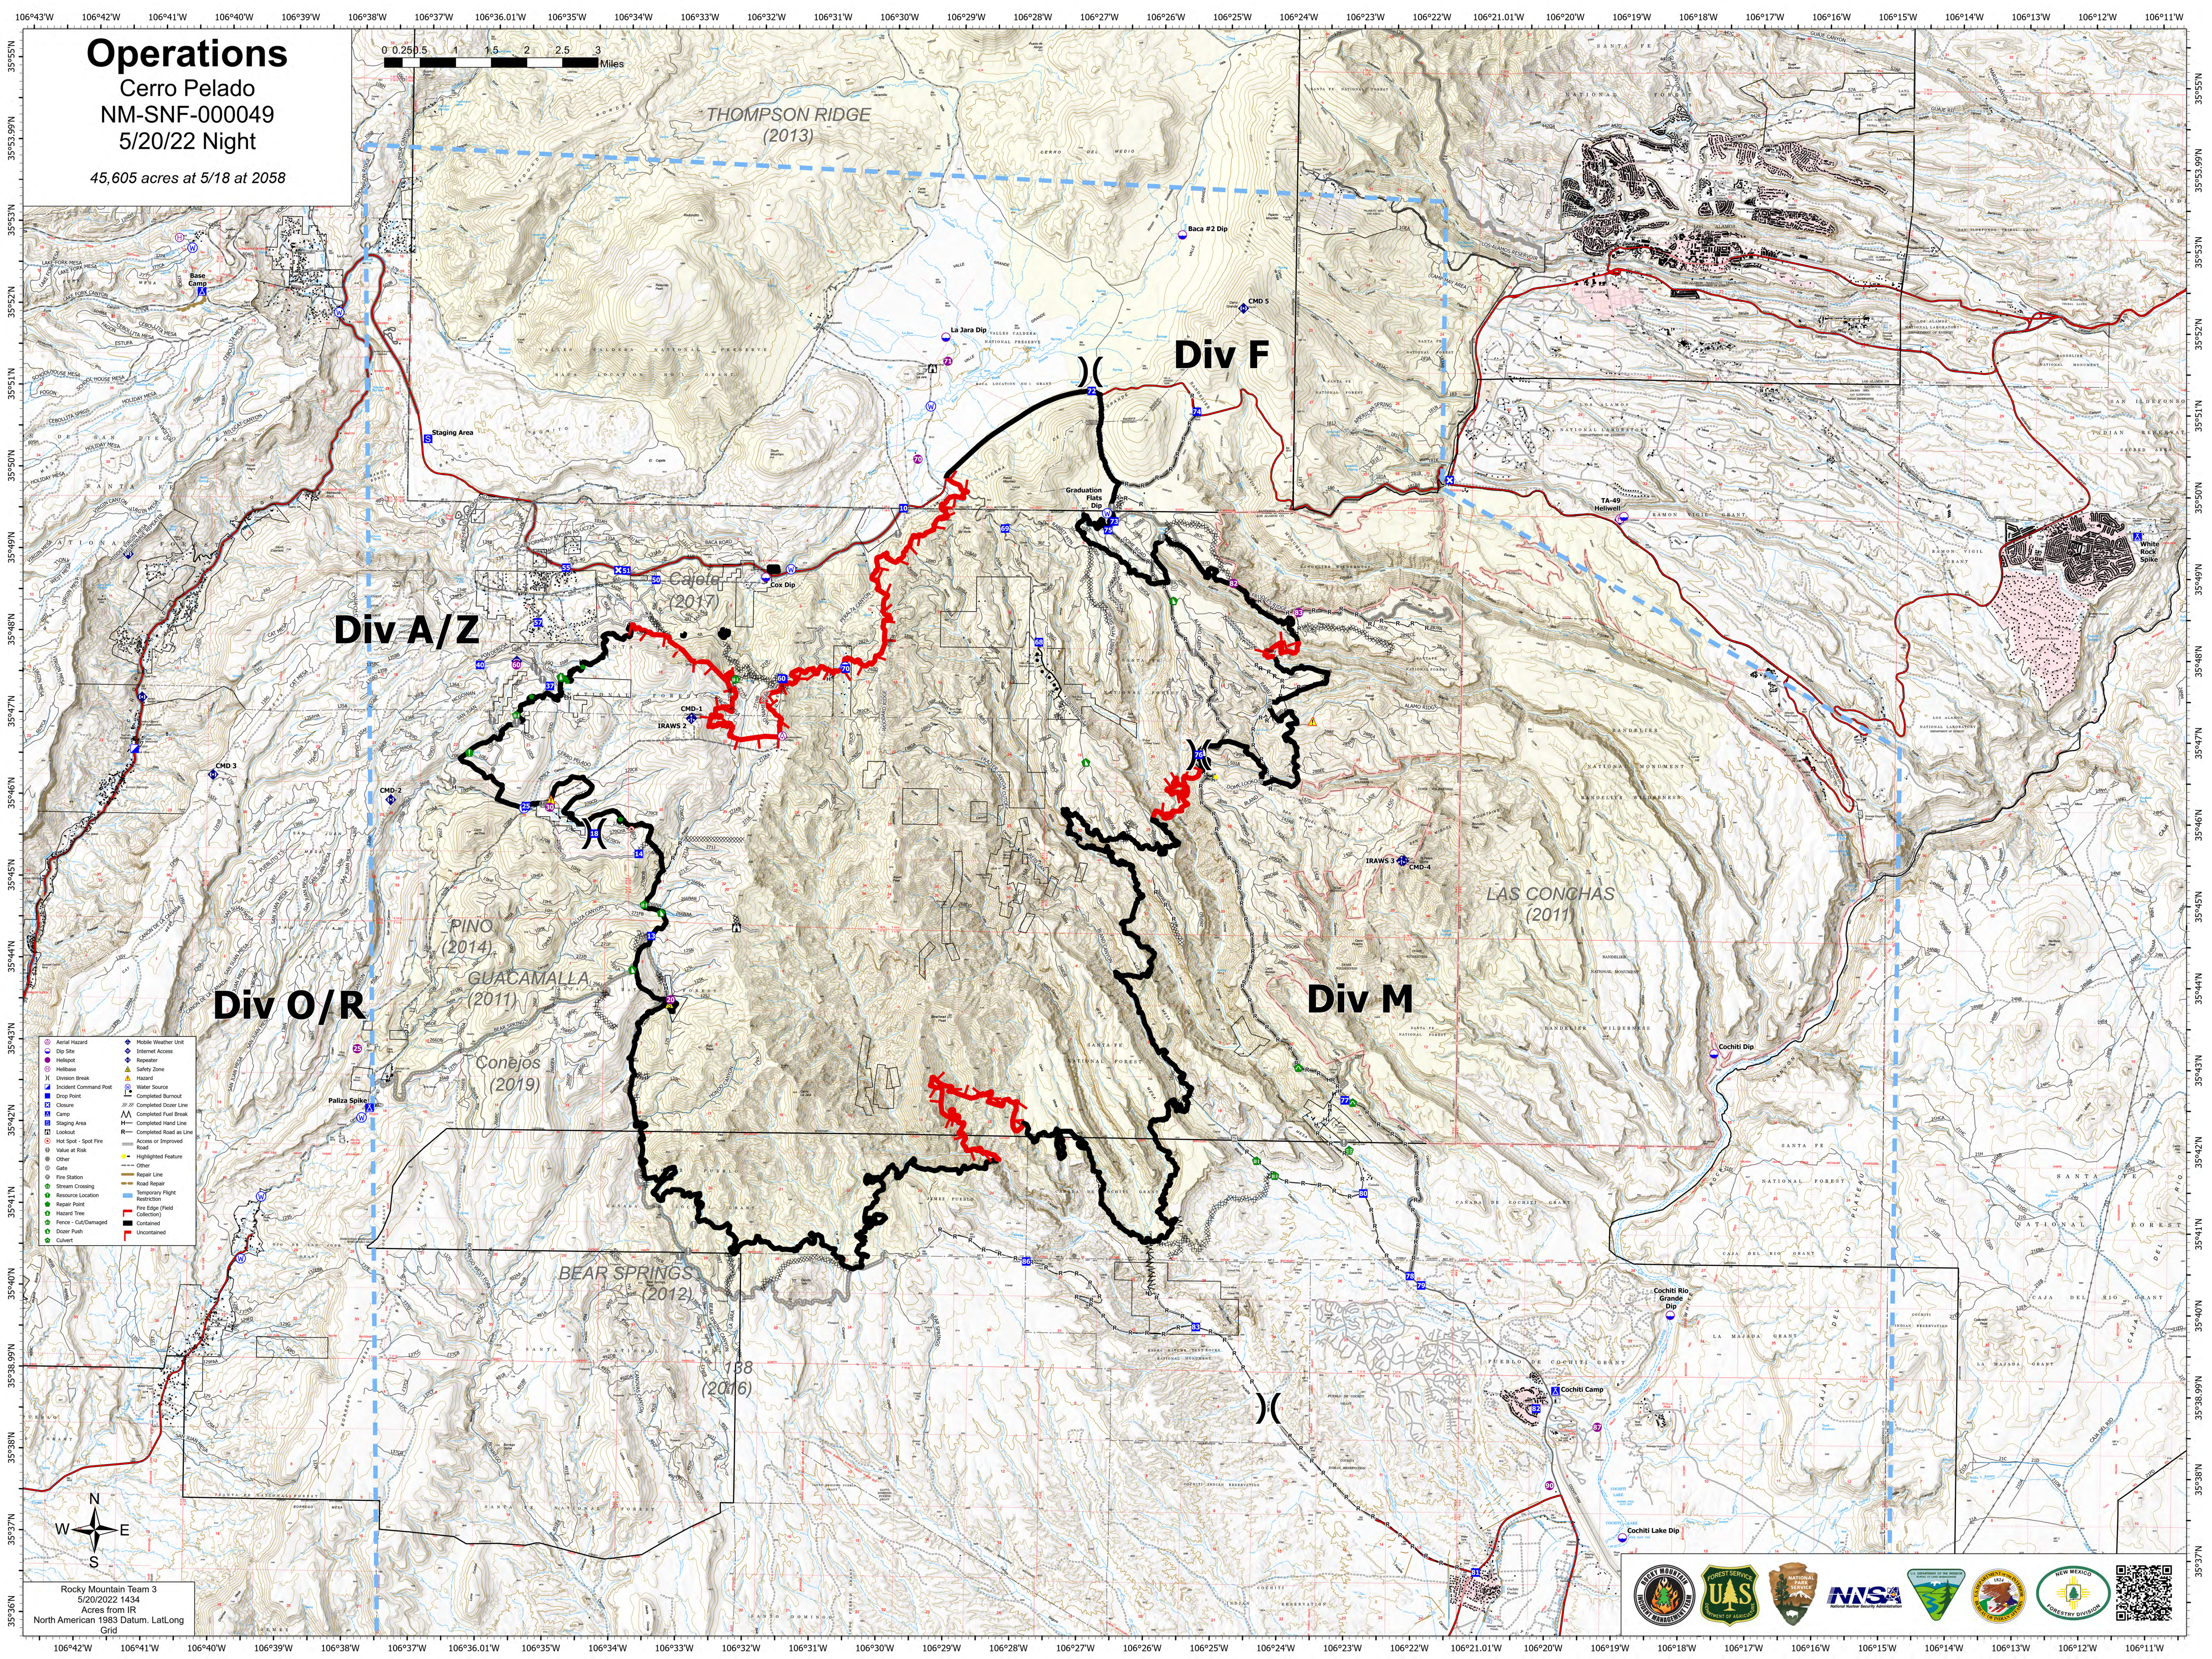

Operations

Cerro Pelado
NM-SNF-000049

5/20/22 Night

45,605 acres at 5/18 at 2058

Div A/Z

Div F

Div M

Div O/R

THOMPSON RIDGE
(2013)

Cajeta
(2017)

LAS CONCHAS
(2011)

PINO
(2014)

GUACAMALLA
(2011)

Conchijos
(2019)

BEAR SPRINGS
(2012)

BB
(2016)

Rocky Mountain Team 3
5/20/2022 1434
Acres From IR
North American 1983 Datum, Lat/Long
Grid