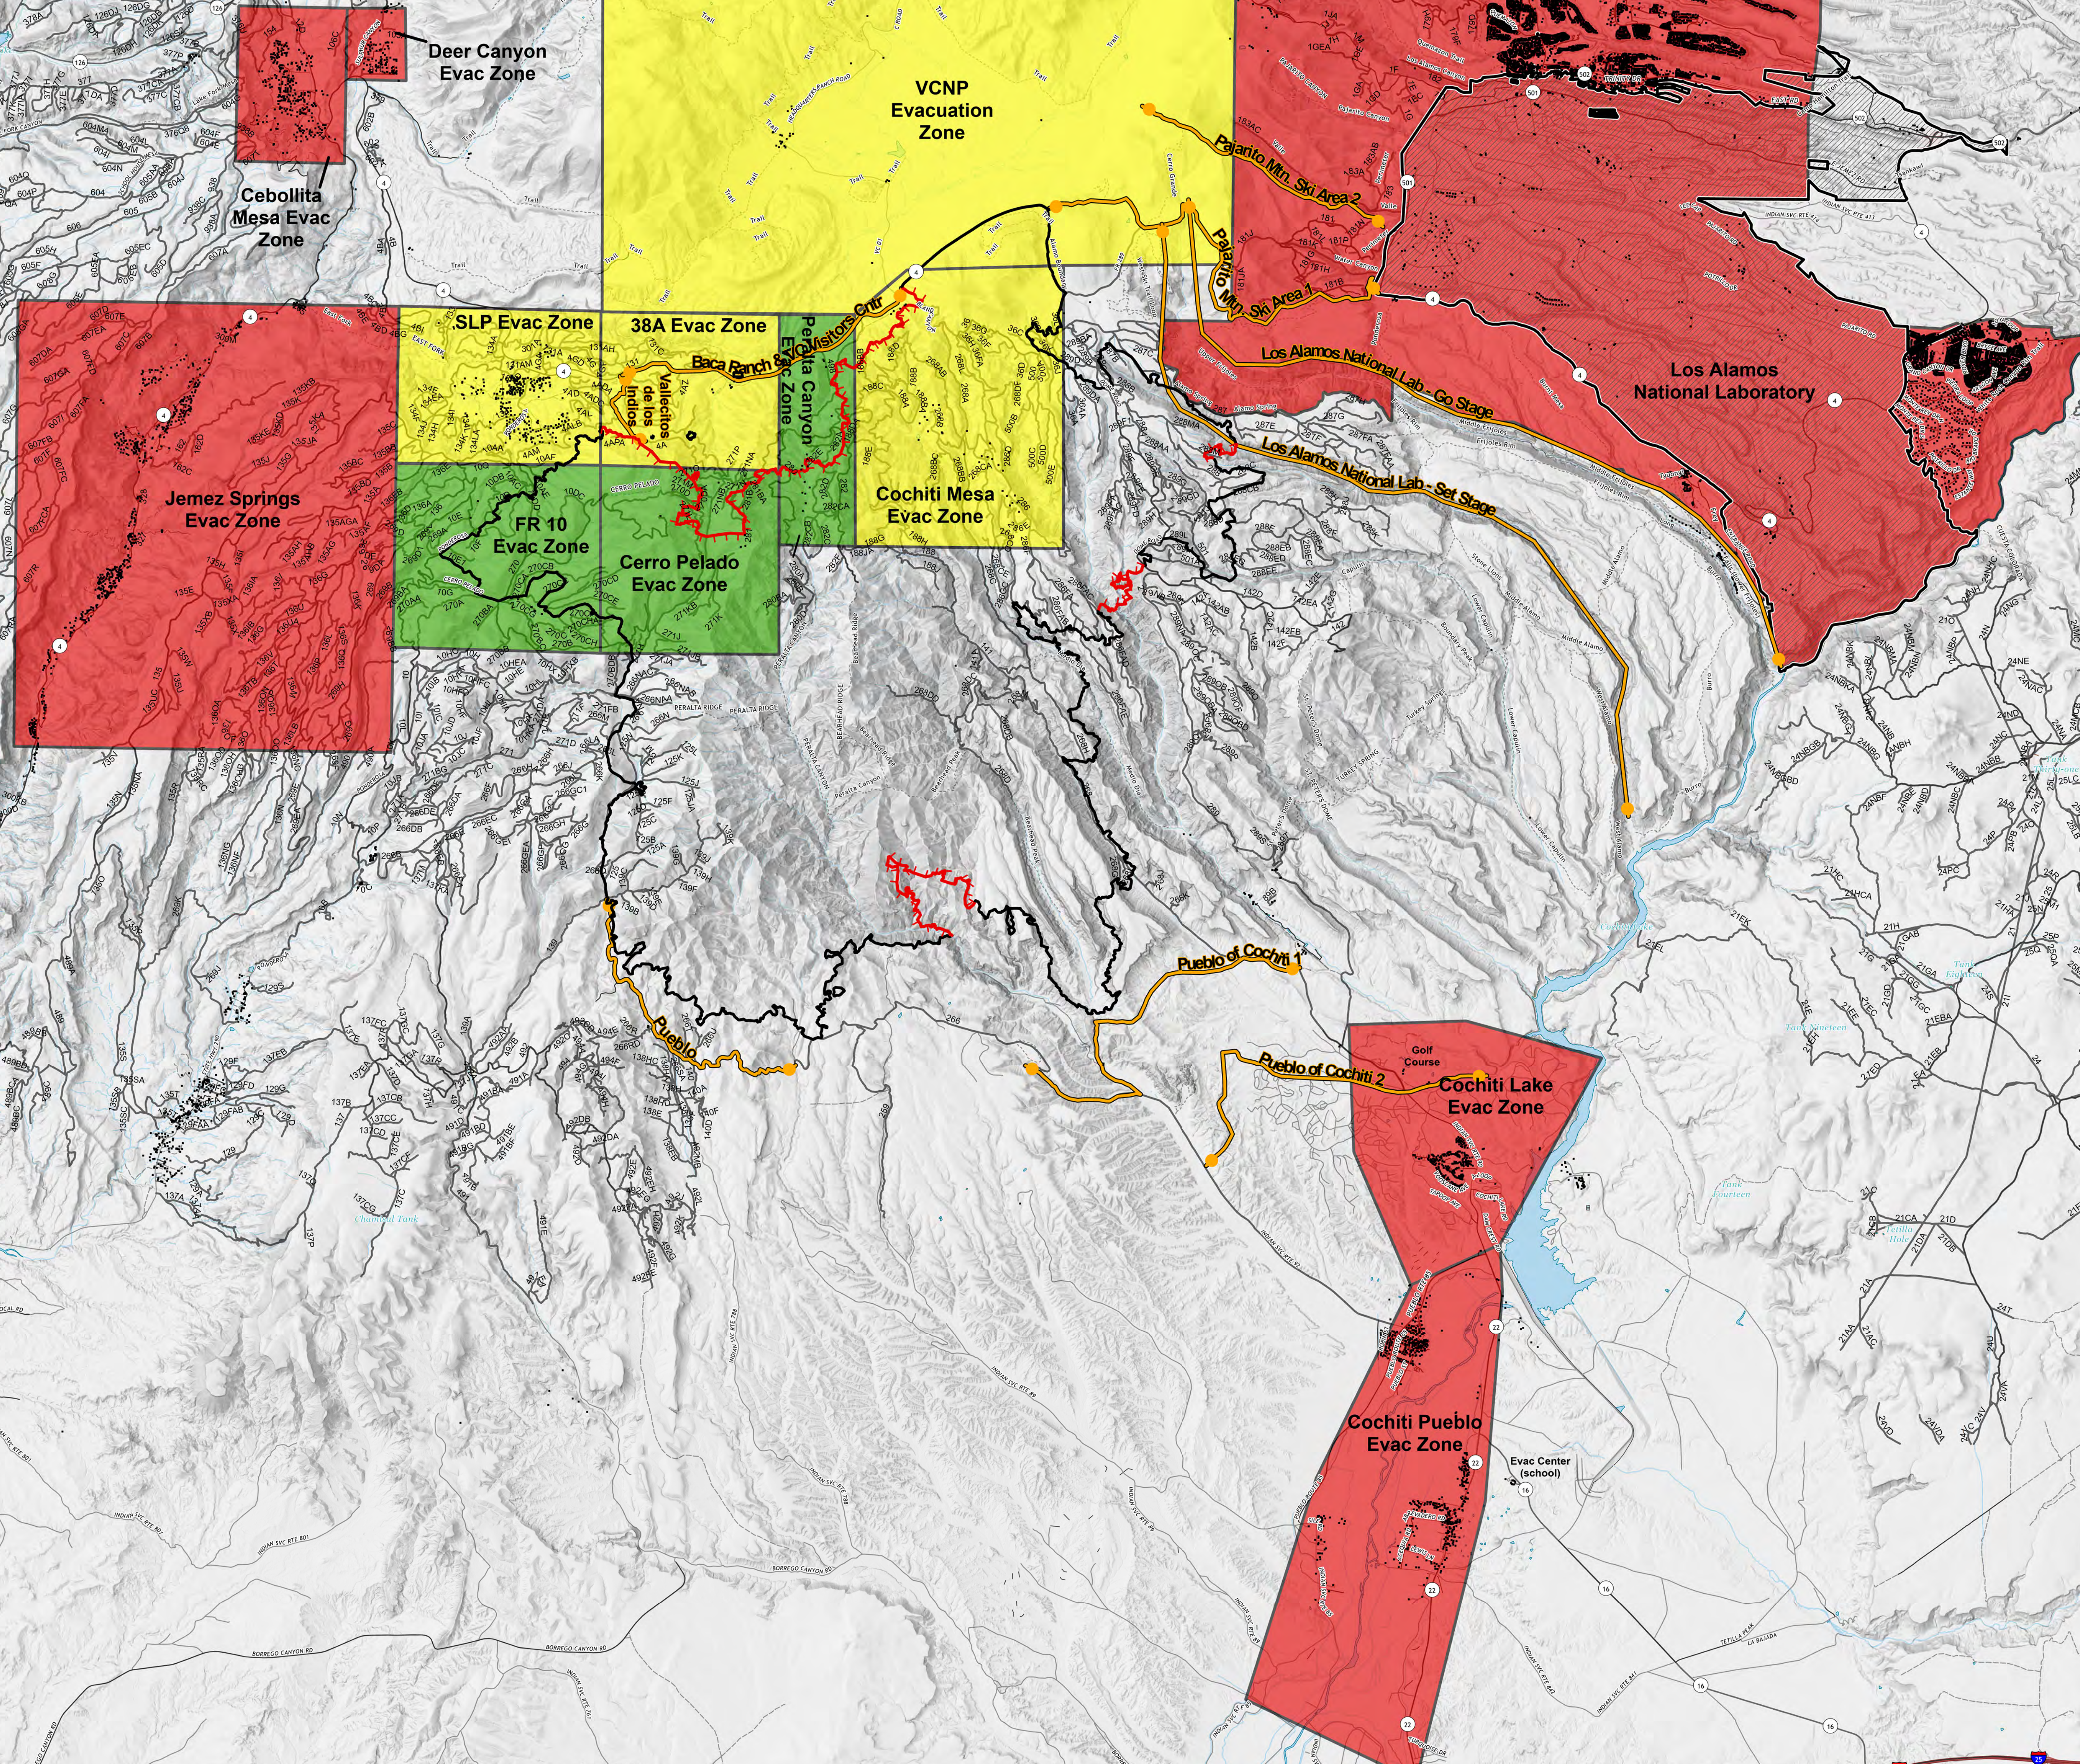

Evac Zones and M.A.P.s

Cerro Pelado
NM-SNF-000049
05/20/22 Day

45,605 acres at 5/18 at 2058

1 2 4 Miles

- Los Alamos National Laboratory
- Fire Perimeter
- Fire Line
- Contained
- Uncontained
- County Roads
- USFS Road
- Management Action Point

Status

- Ready
- Set
- Go

Great Basin Team 1
5/20/2022 0813
Acres from IR
North American 1983 Datum, Lat/Long
Grid