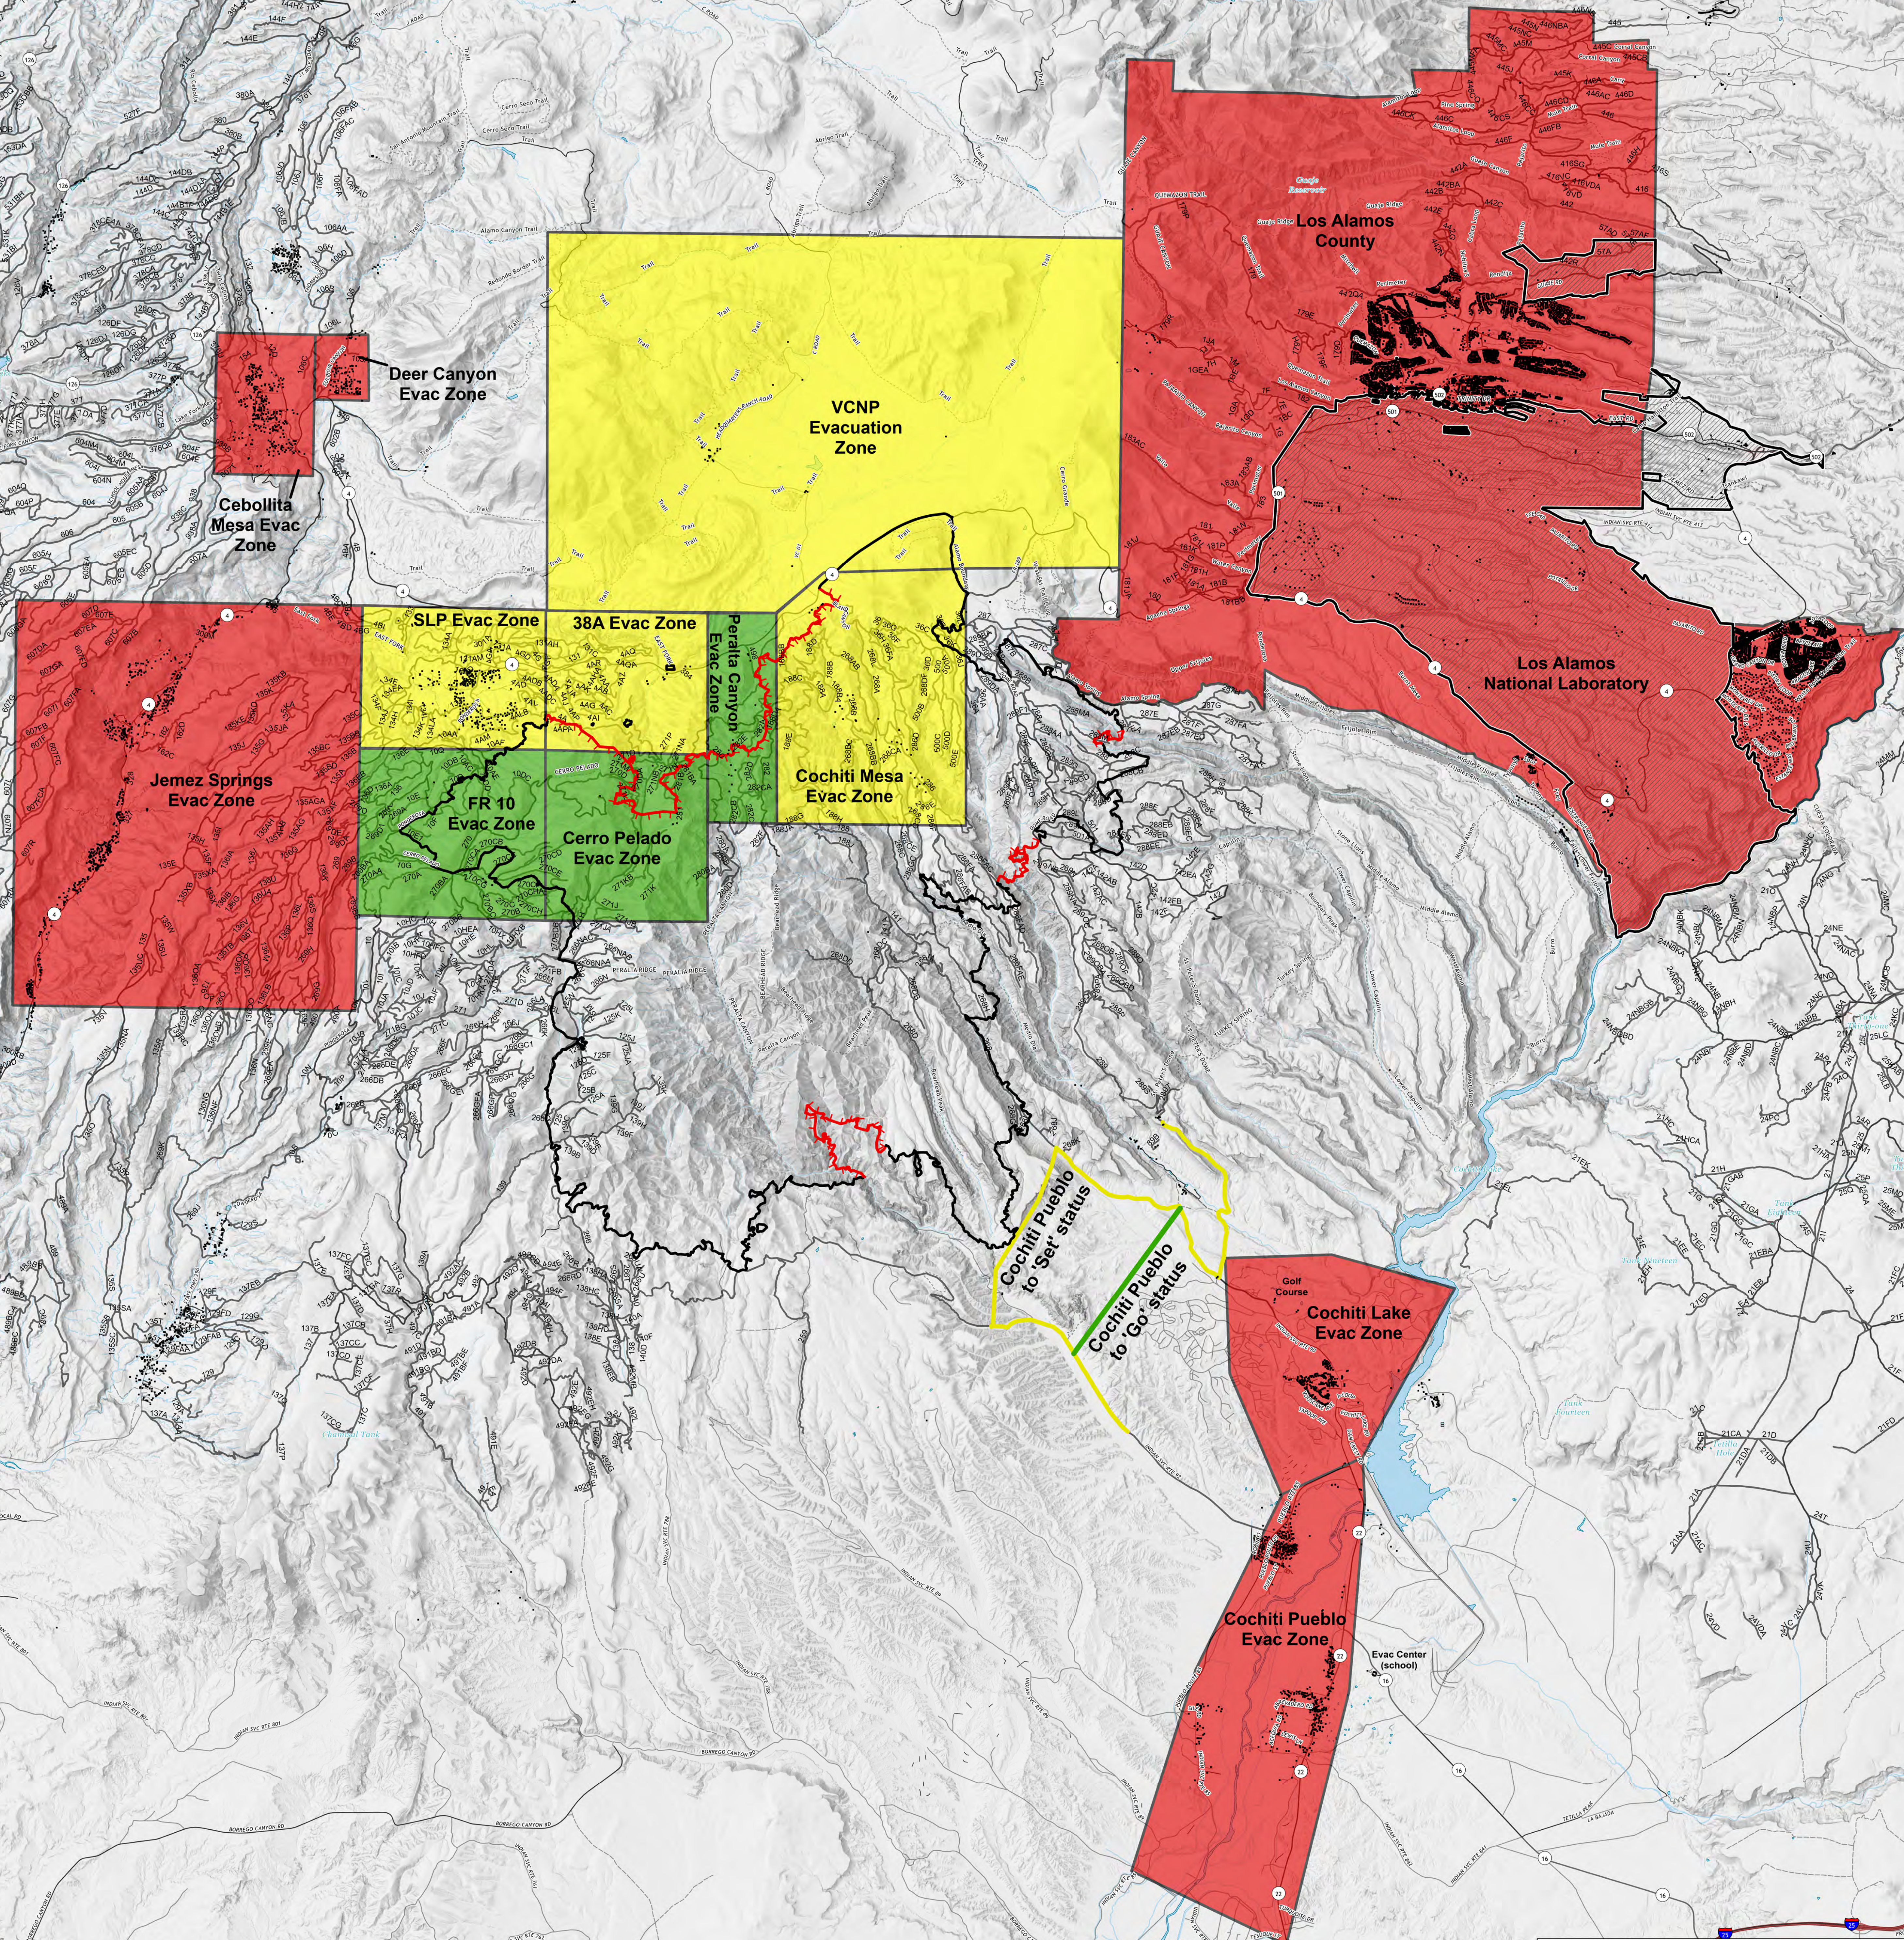

# Evac Zones

Cerro Pelado  
NM-SNF-000049  
05/20/22 Day

45,605 acres at 5/18 at 2058

1 2 4 Miles

- Los Alamos National Laboratory
- Fire Perimeter
- Fire Line
- Contained
- Uncontained
- County Roads
- USFS Road

Status

- Ready
- Set
- Go

Status

- Ready
- Set
- Go

Great Basin Team 1  
5/20/2022 08:19  
Acres from IR  
North American 1983 Datum, Lat,Long  
Grid