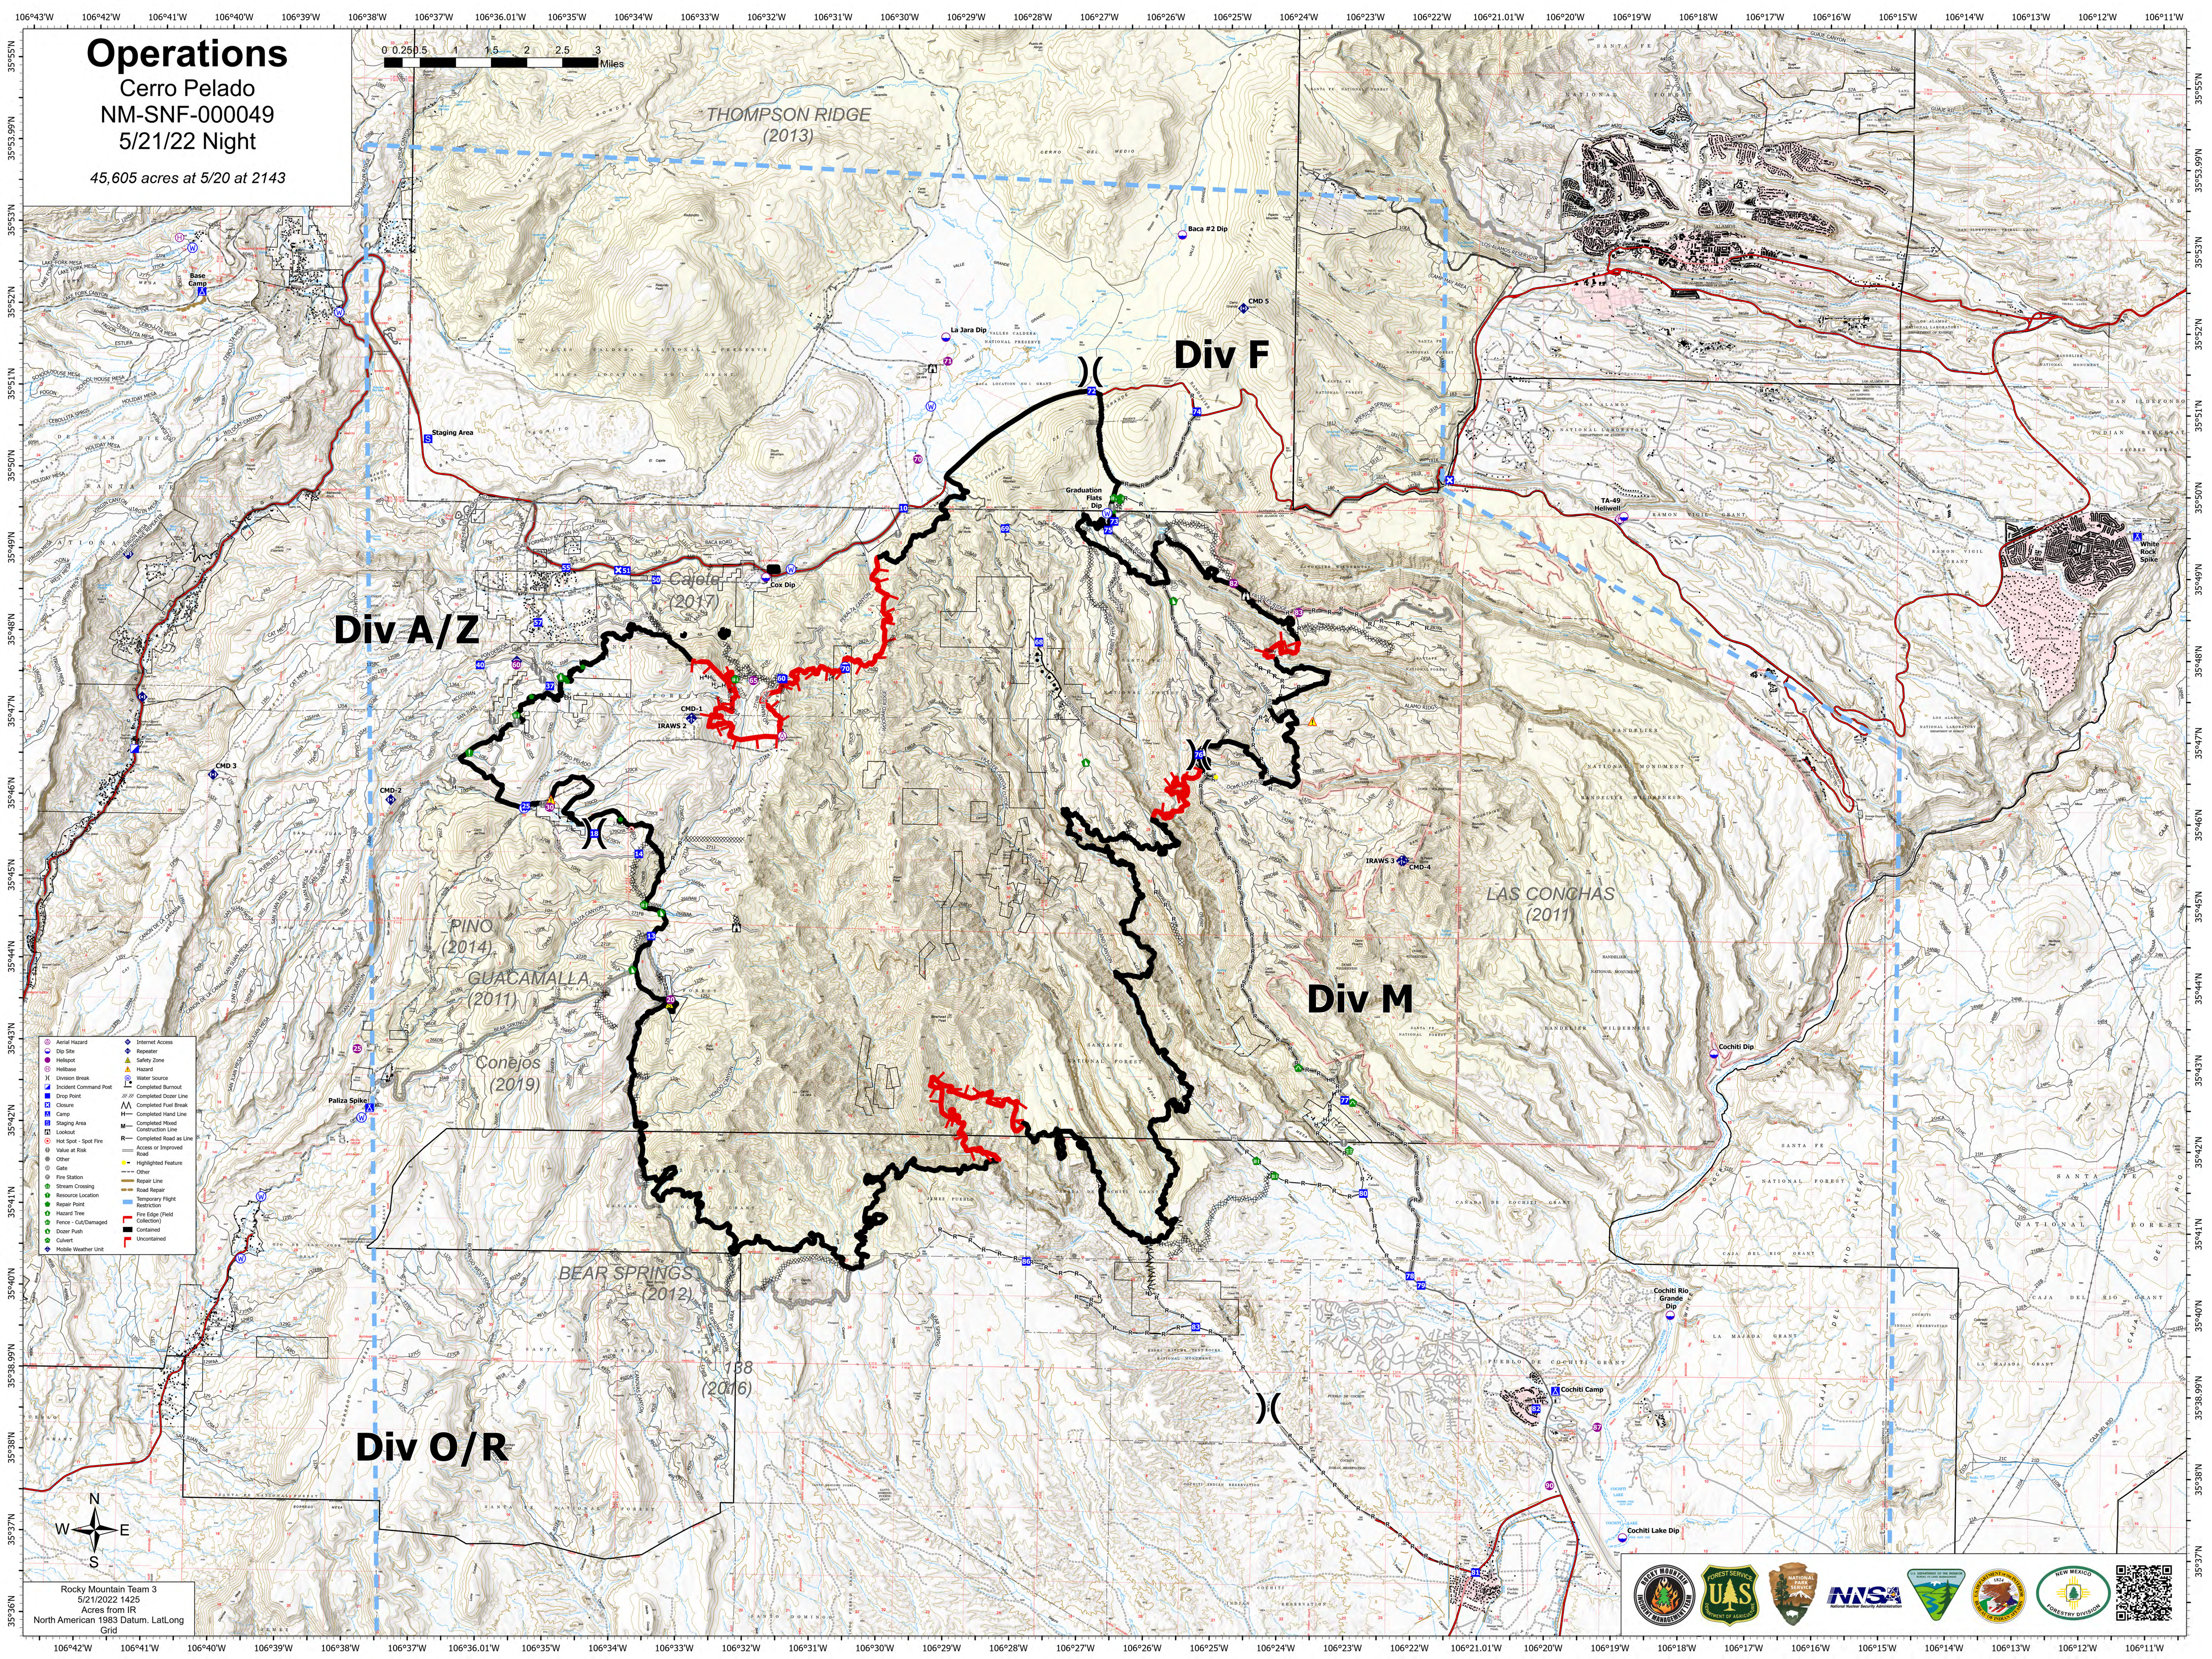

Operations

Cerro Pelado

NM-SNF-000049

5/21/22 Night

45,605 acres at 5/20 at 2143

Div A/Z

Div F

Div M

Div O/R

Rocky Mountain Team 3
5/21/2022 1425
Acres From IR
North American 1983 Datum, Lat/Long Grid