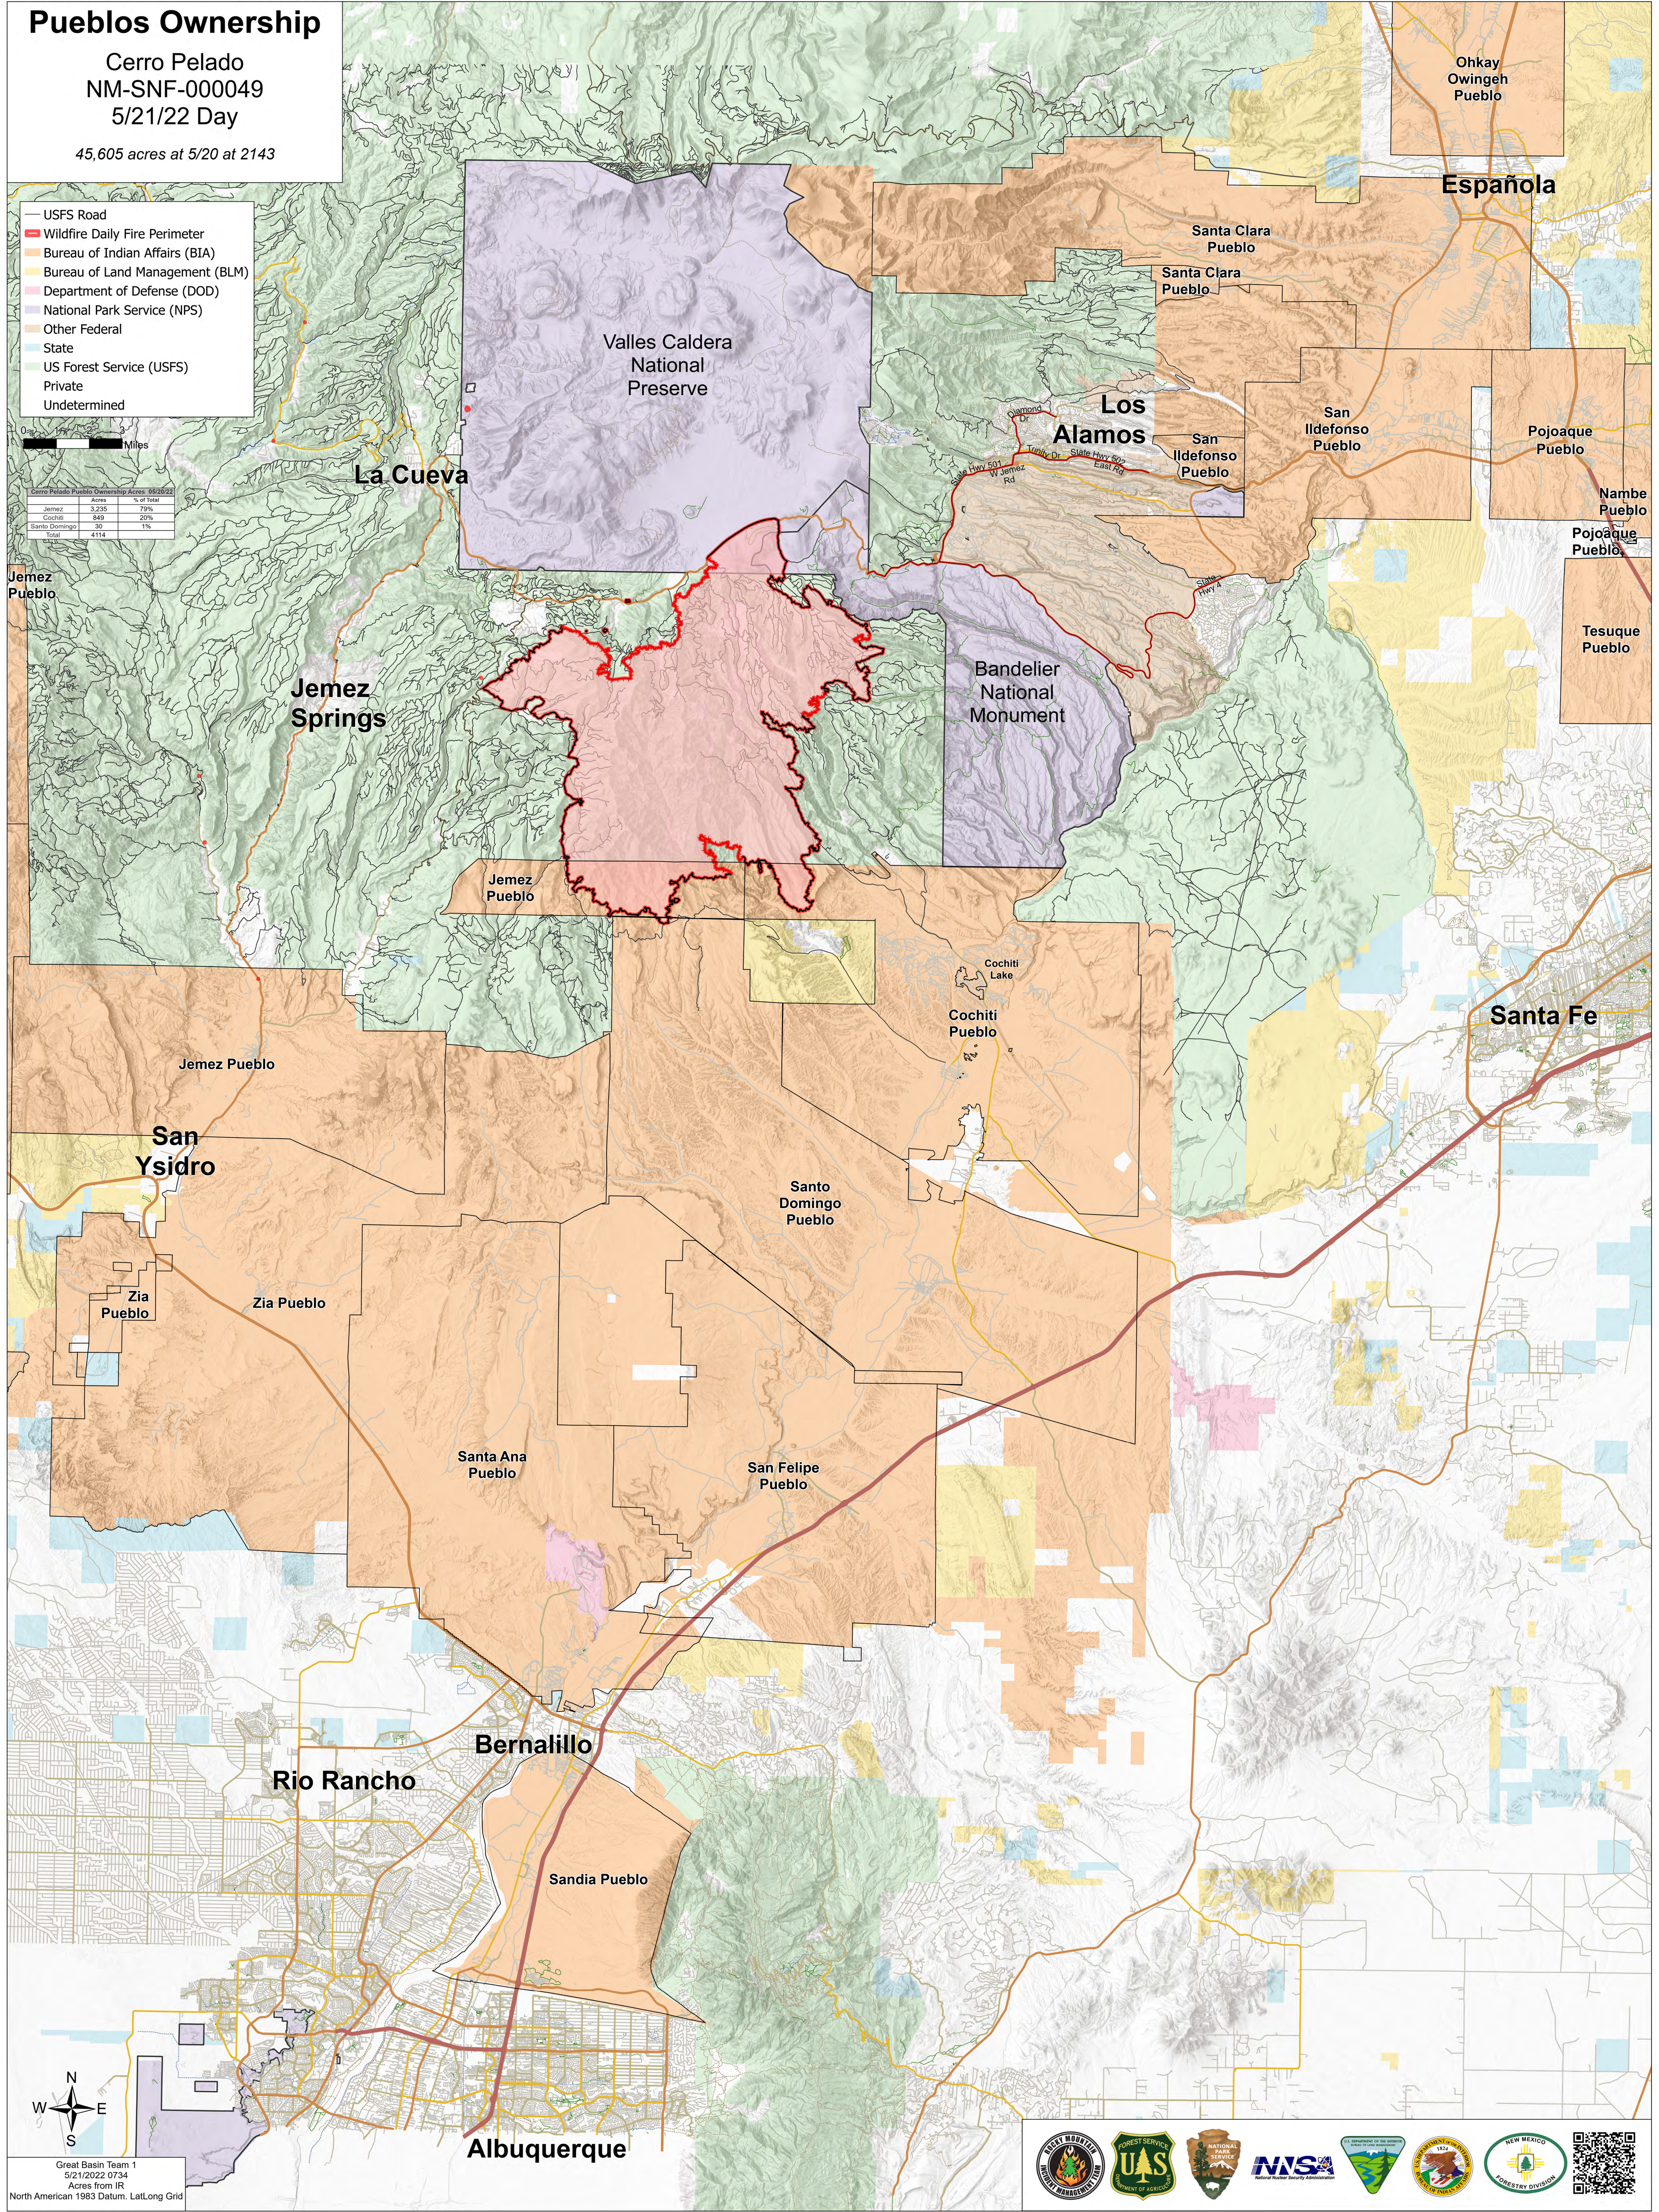

Pueblos Ownership

Cerro Pelado
NM-SNF-000049
5/21/22 Day

45,605 acres at 5/20 at 2143

- USFS Road
- Wildfire Daily Fire Perimeter
- Bureau of Indian Affairs (BIA)
- Bureau of Land Management (BLM)
- Department of Defense (DOD)
- National Park Service (NPS)
- Other Federal
- State
- US Forest Service (USFS)
- Private
- Undetermined

Great Basin Team 1
5/21/2022 0734
Acres from IR
North American 1983 Datum, Lat/Long Grid