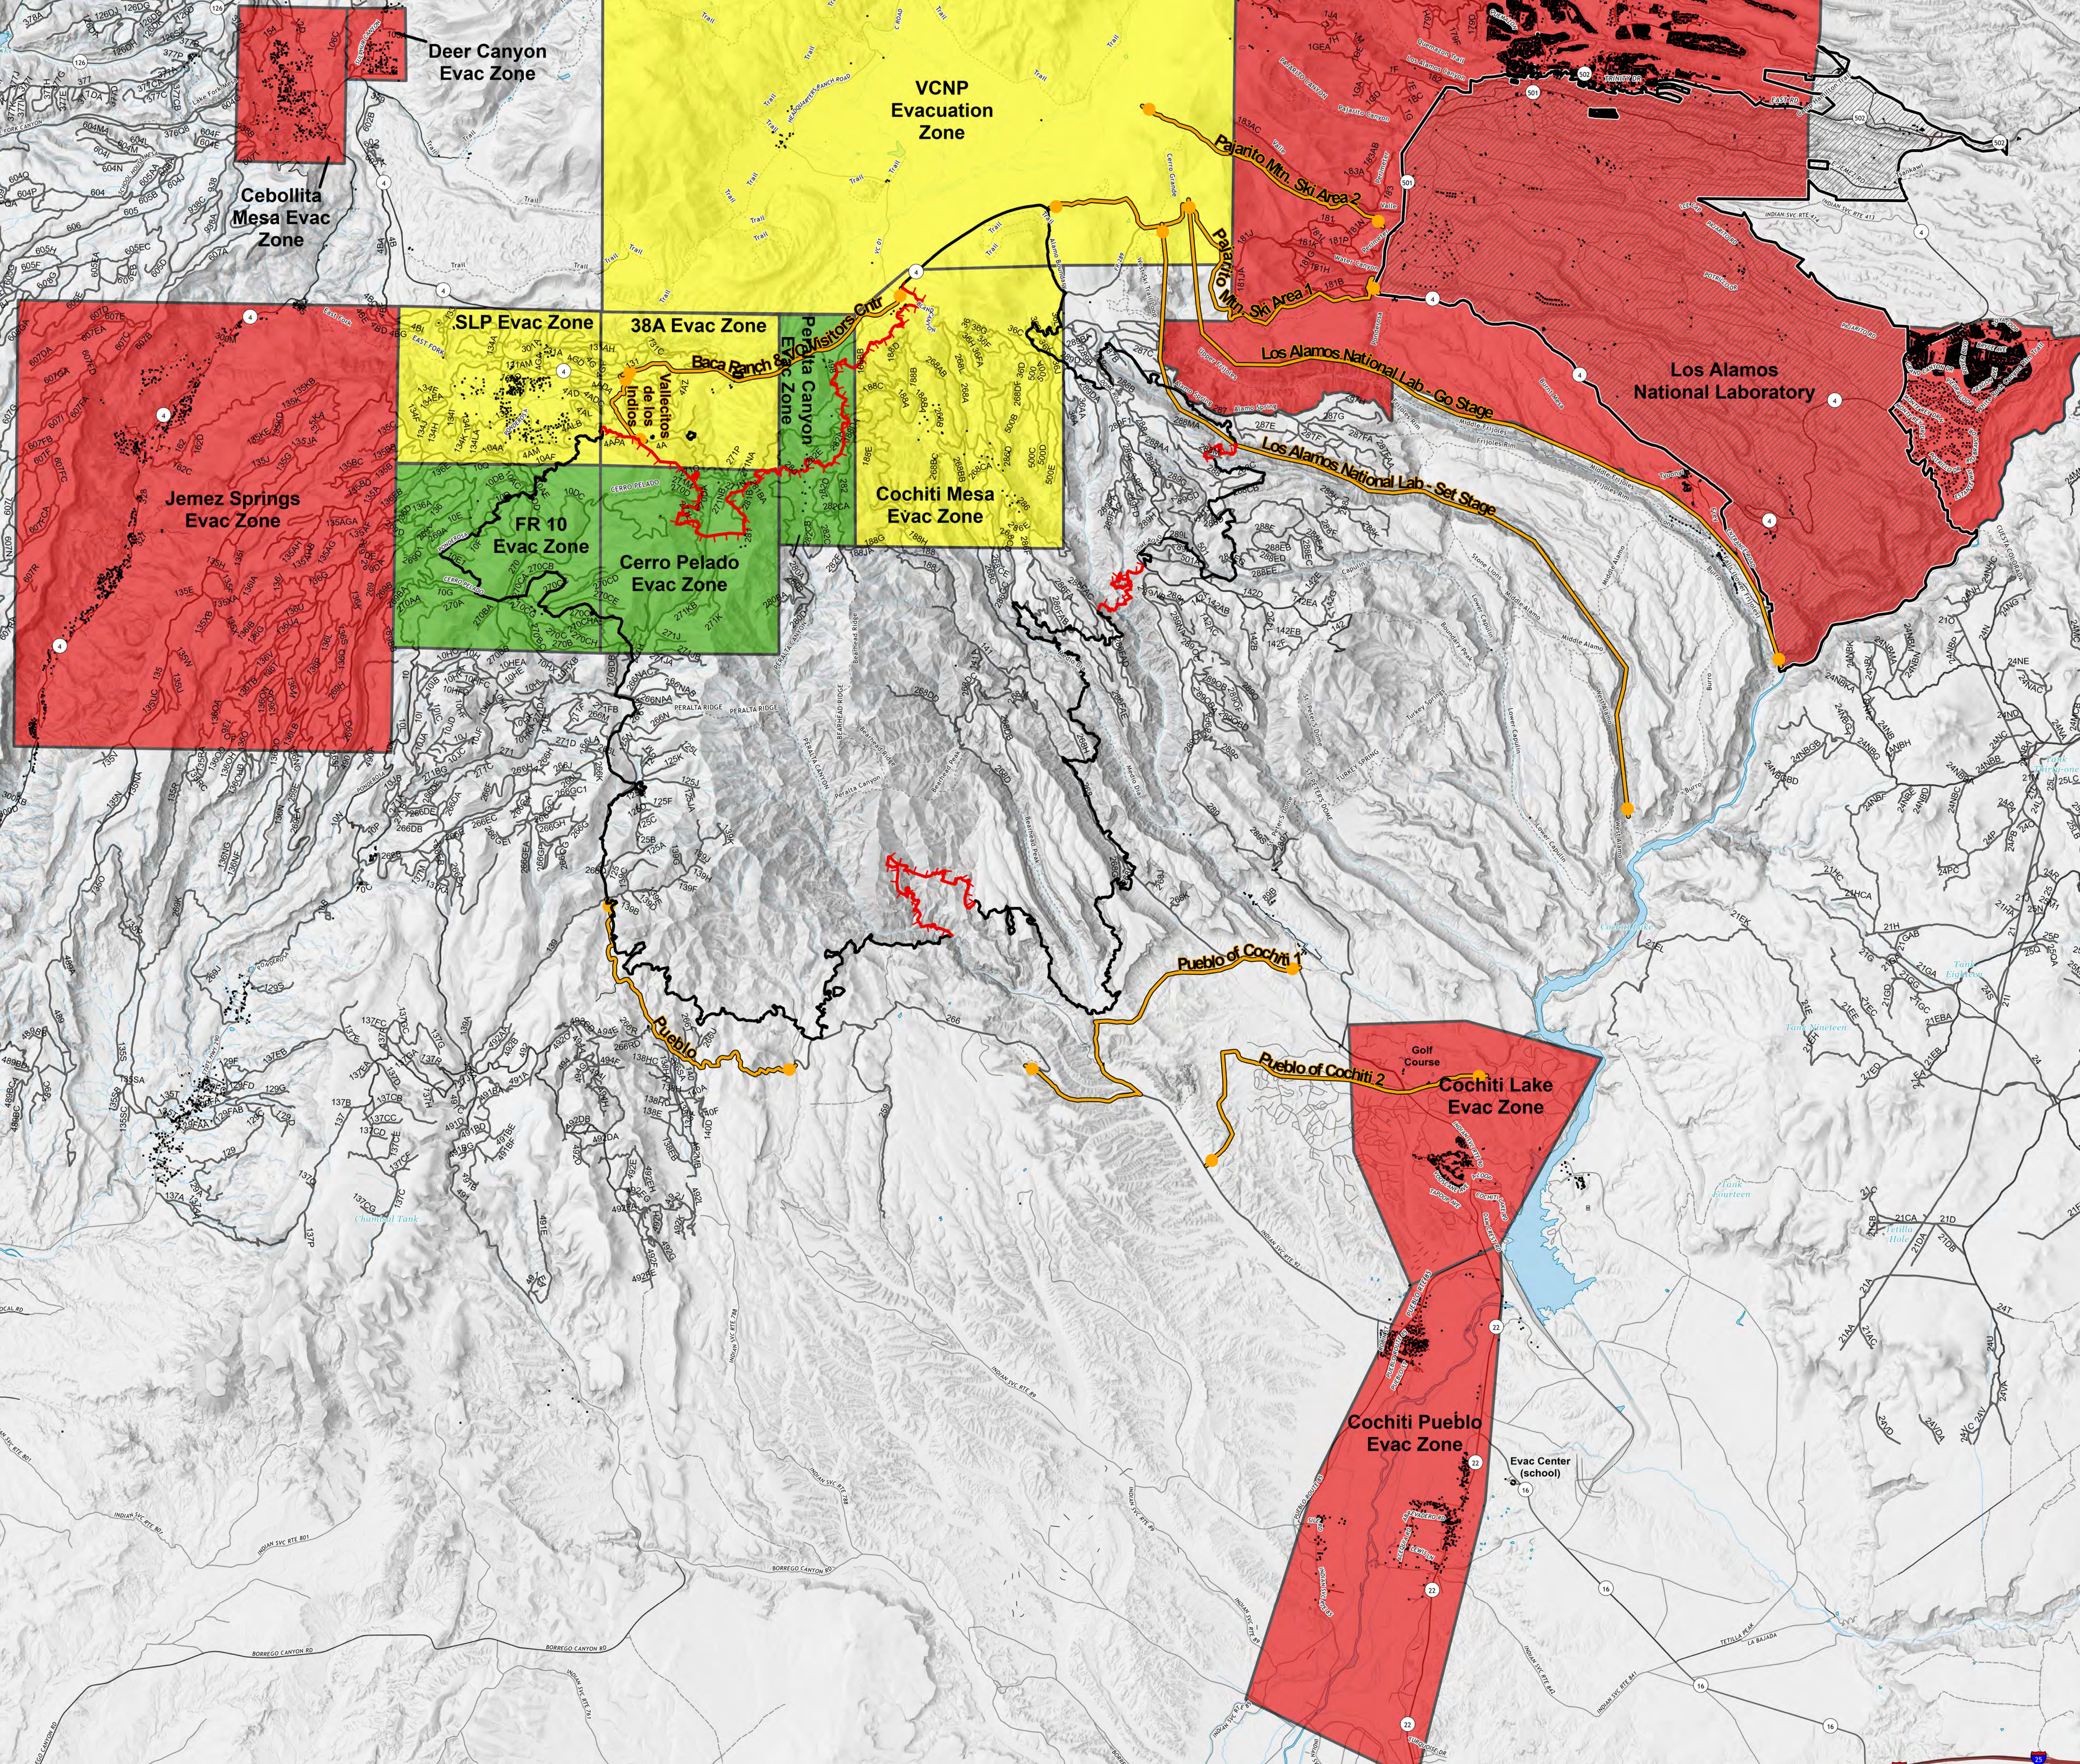

# Evac Zones and M.A.P.s

Cerro Pelado  
NM-SNF-000049  
05/21/22 Day

45,605 acres at 5/20 at 2143

1 2 4 Miles

- Los Alamos National Laboratory
- Fire Perimeter
- Fire Line
- Contained
- Uncontained
- County Roads
- USFS Road
- Management Action Point

Status

- Ready
- Set
- Go

Great Basin Team 1  
5/21/2022 0851  
Acres from IR  
North American 1983 Datum, Lat,Long  
Grid