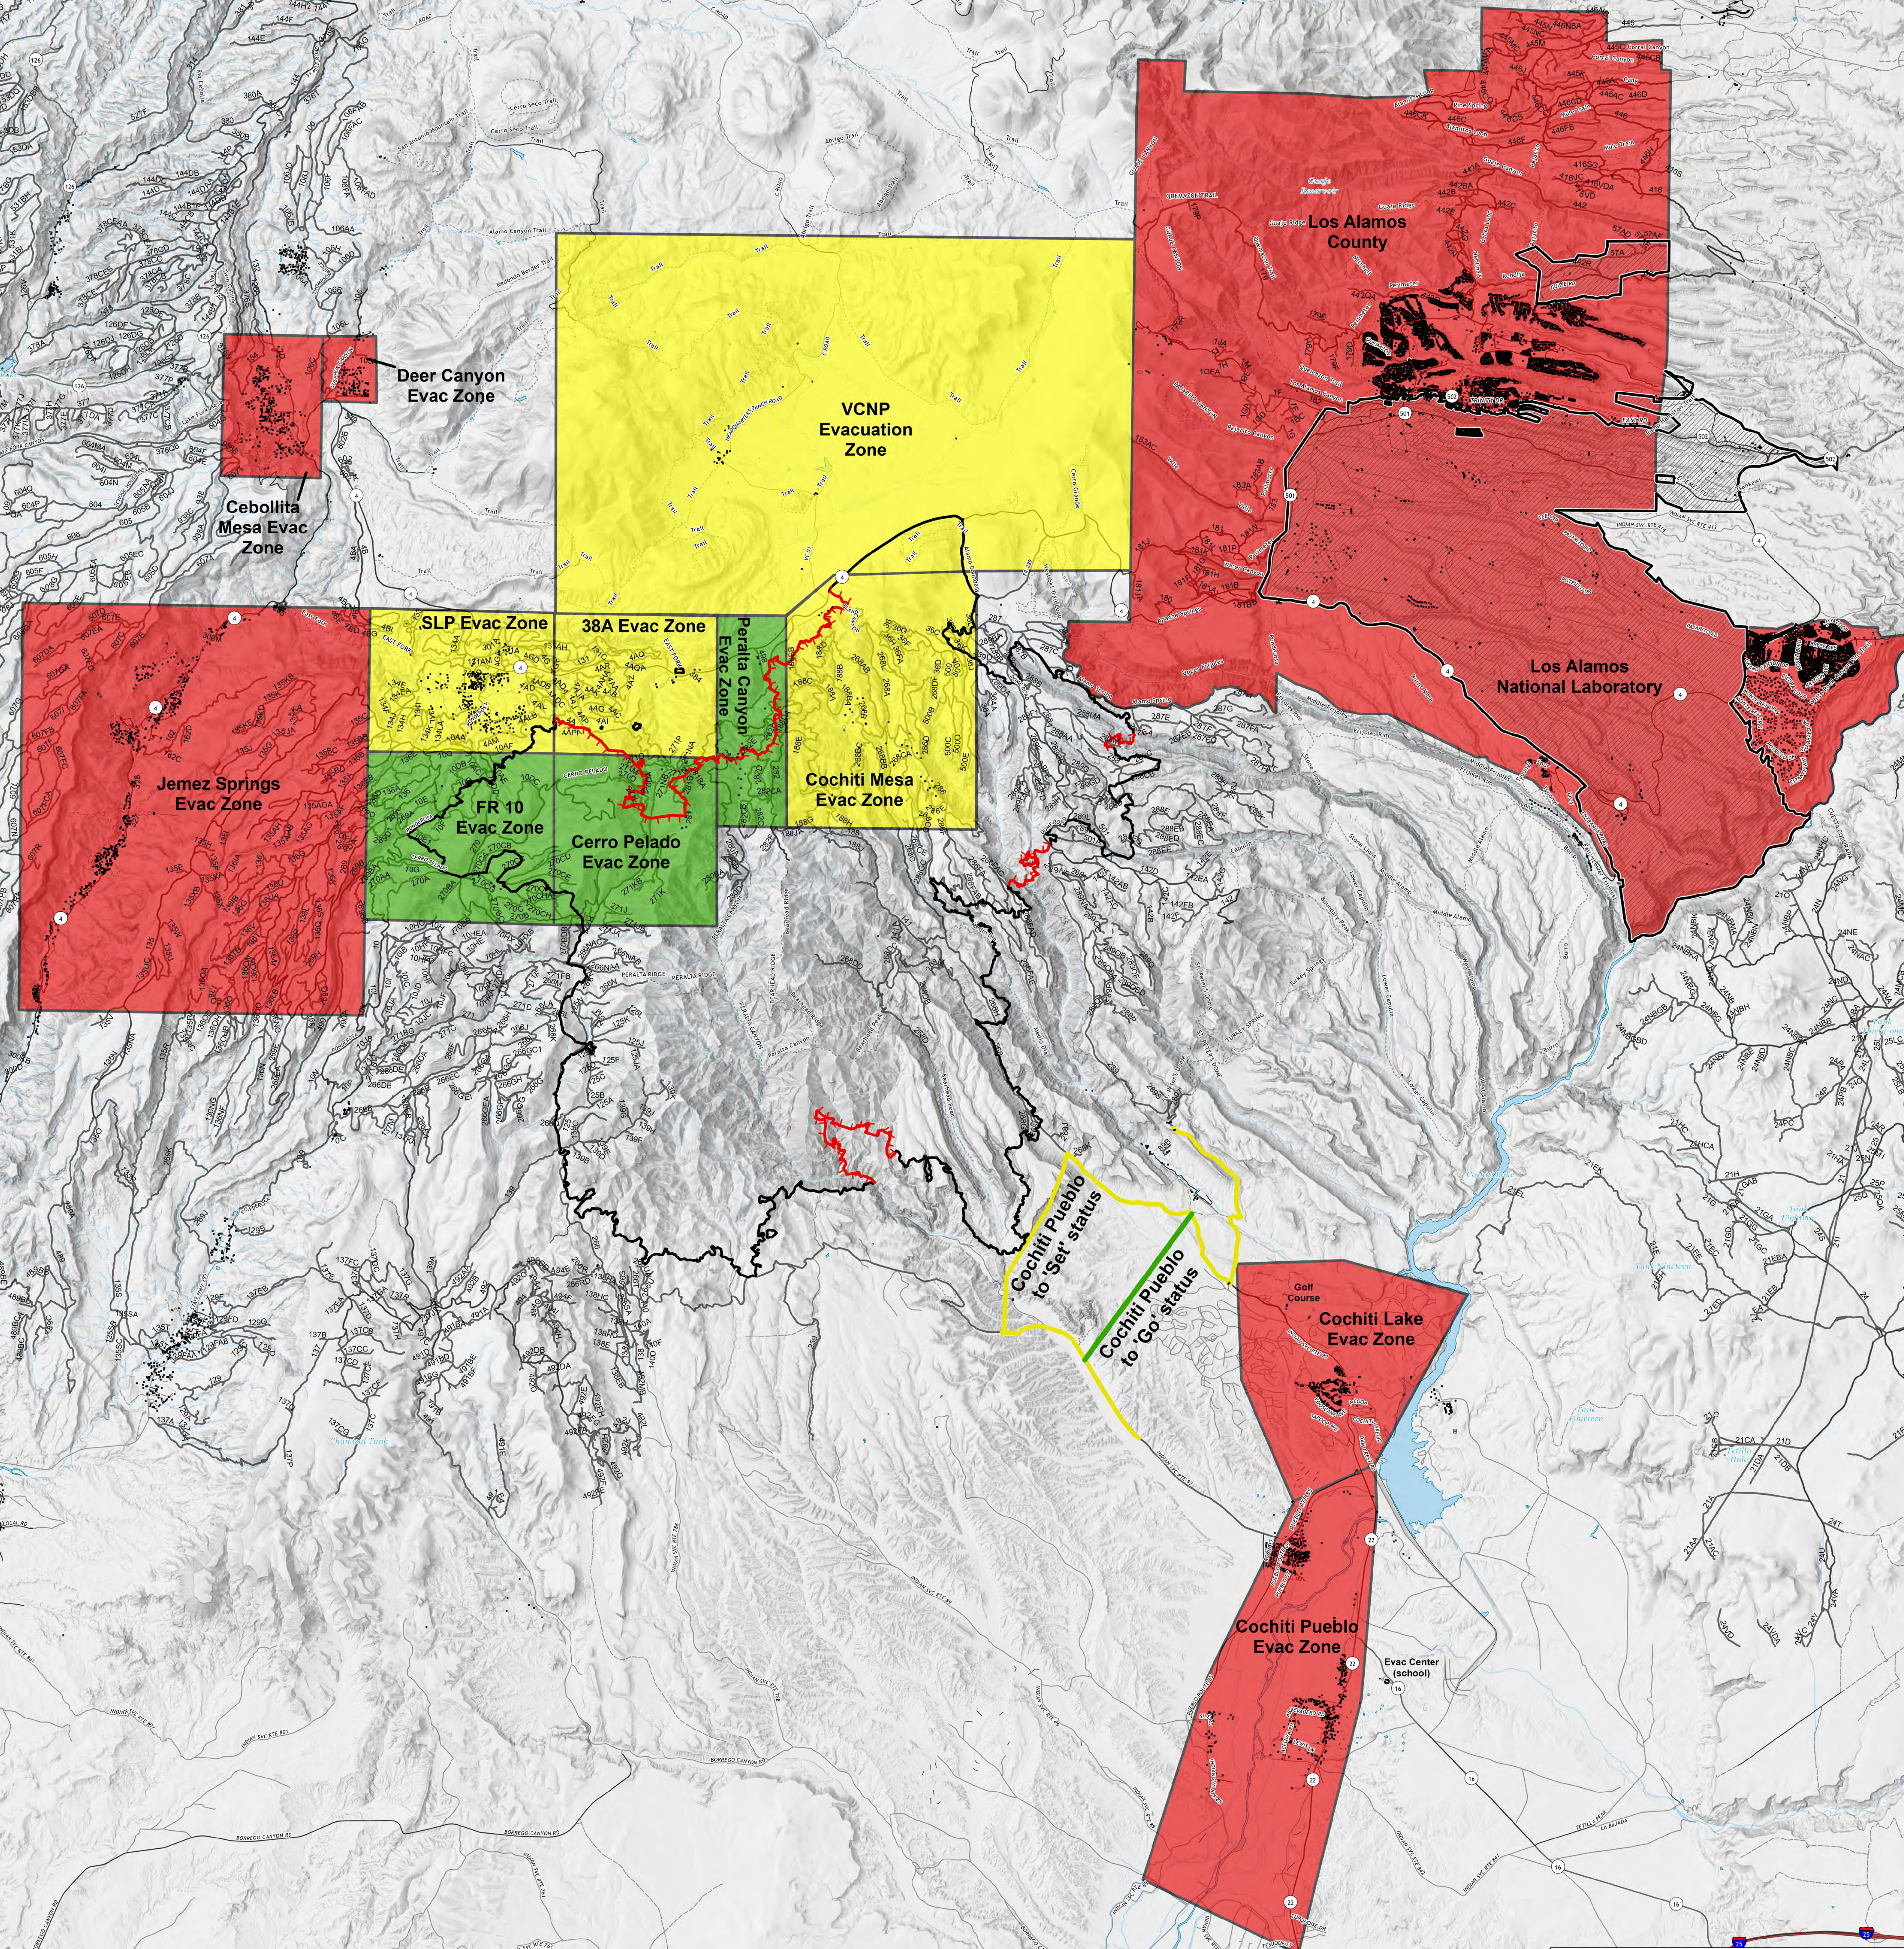

Evac Zones

Cerro Pelado
NM-SNF-000049
05/21/22 Day

45,605 acres at 5/20 at 2143

1 2 4 Miles

- Los Alamos National Laboratory
- Fire Perimeter
- Fire Line
- Contained
- Uncontained
- County Roads
- USFS Road

Status

- Ready
- Set
- Go

Status

- Ready
- Set
- Go

Great Basin Team 1
5/21/2022 0854
Acres from IR
North American 1983 Datum, Lat,Long
Grid