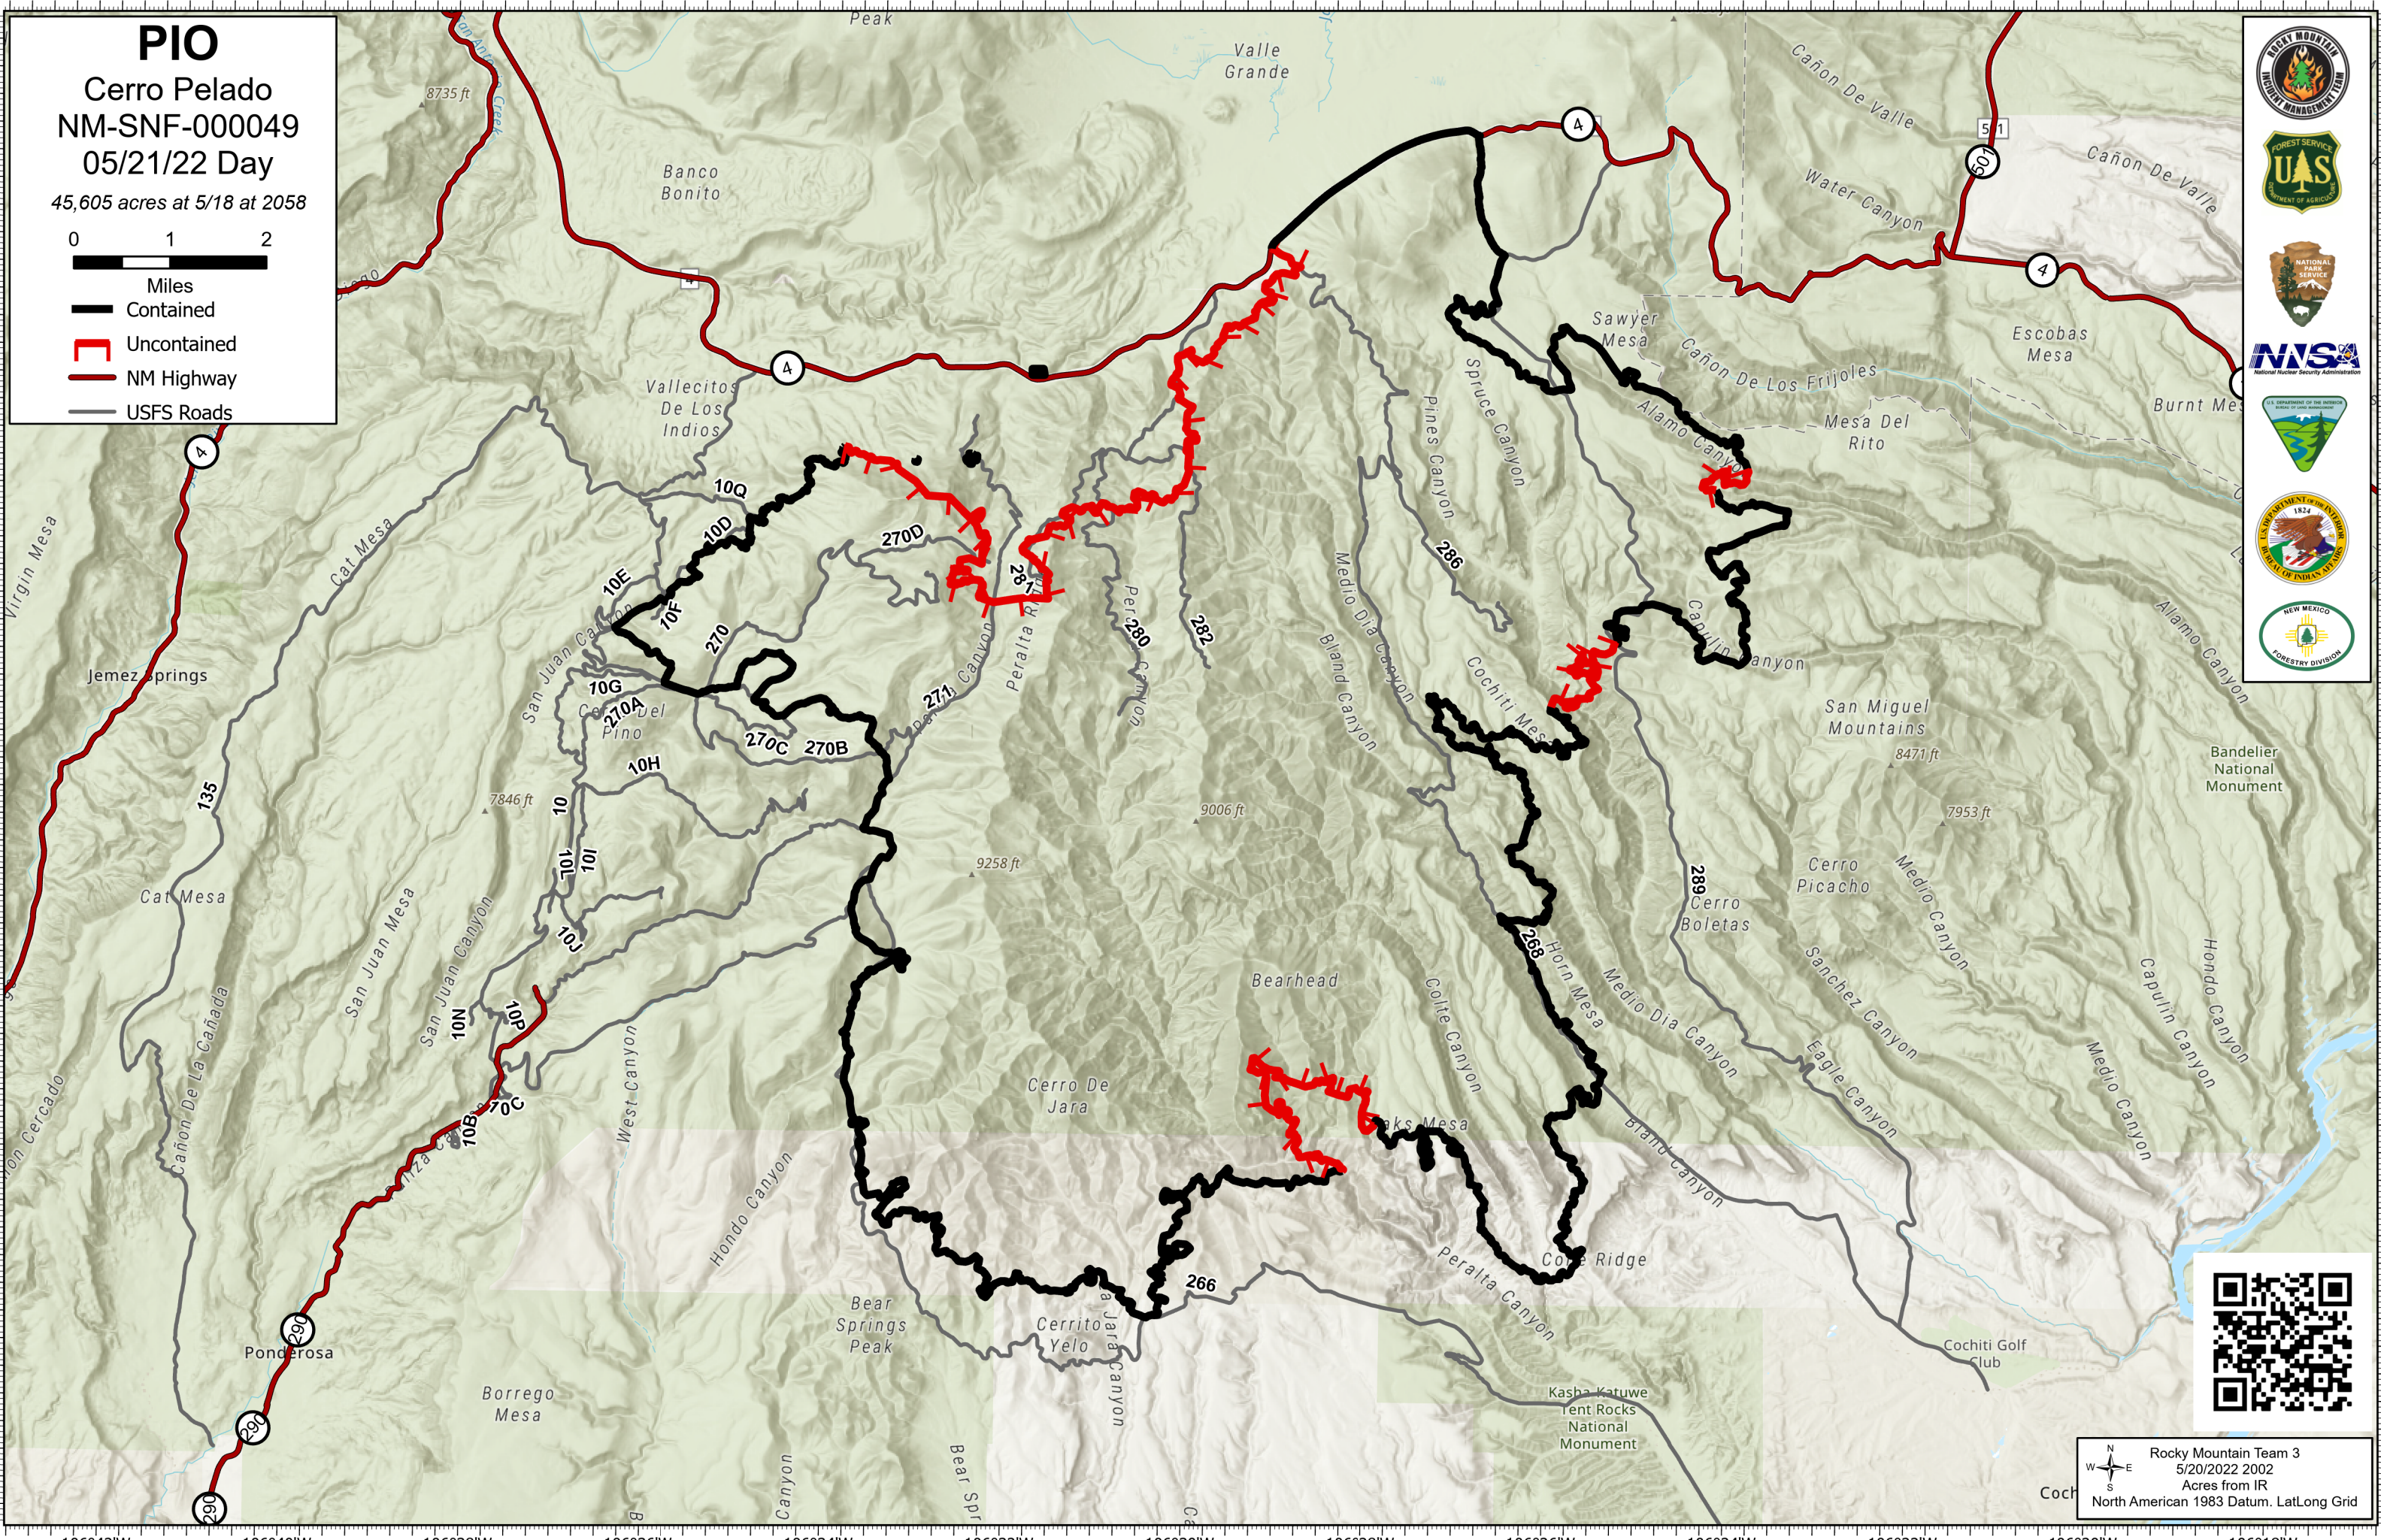

PIO
Cerro Pelado
NM-SNF-000049
05/21/22 Day
 45,605 acres at 5/18 at 2058

0 1 2
 Miles

Contained
 Uncontained
 NM Highway
 USFS Roads

Rocky Mountain Team 3
 5/20/2022 2002
 Acres from IR
 North American 1983 Datum. LatLong Grid