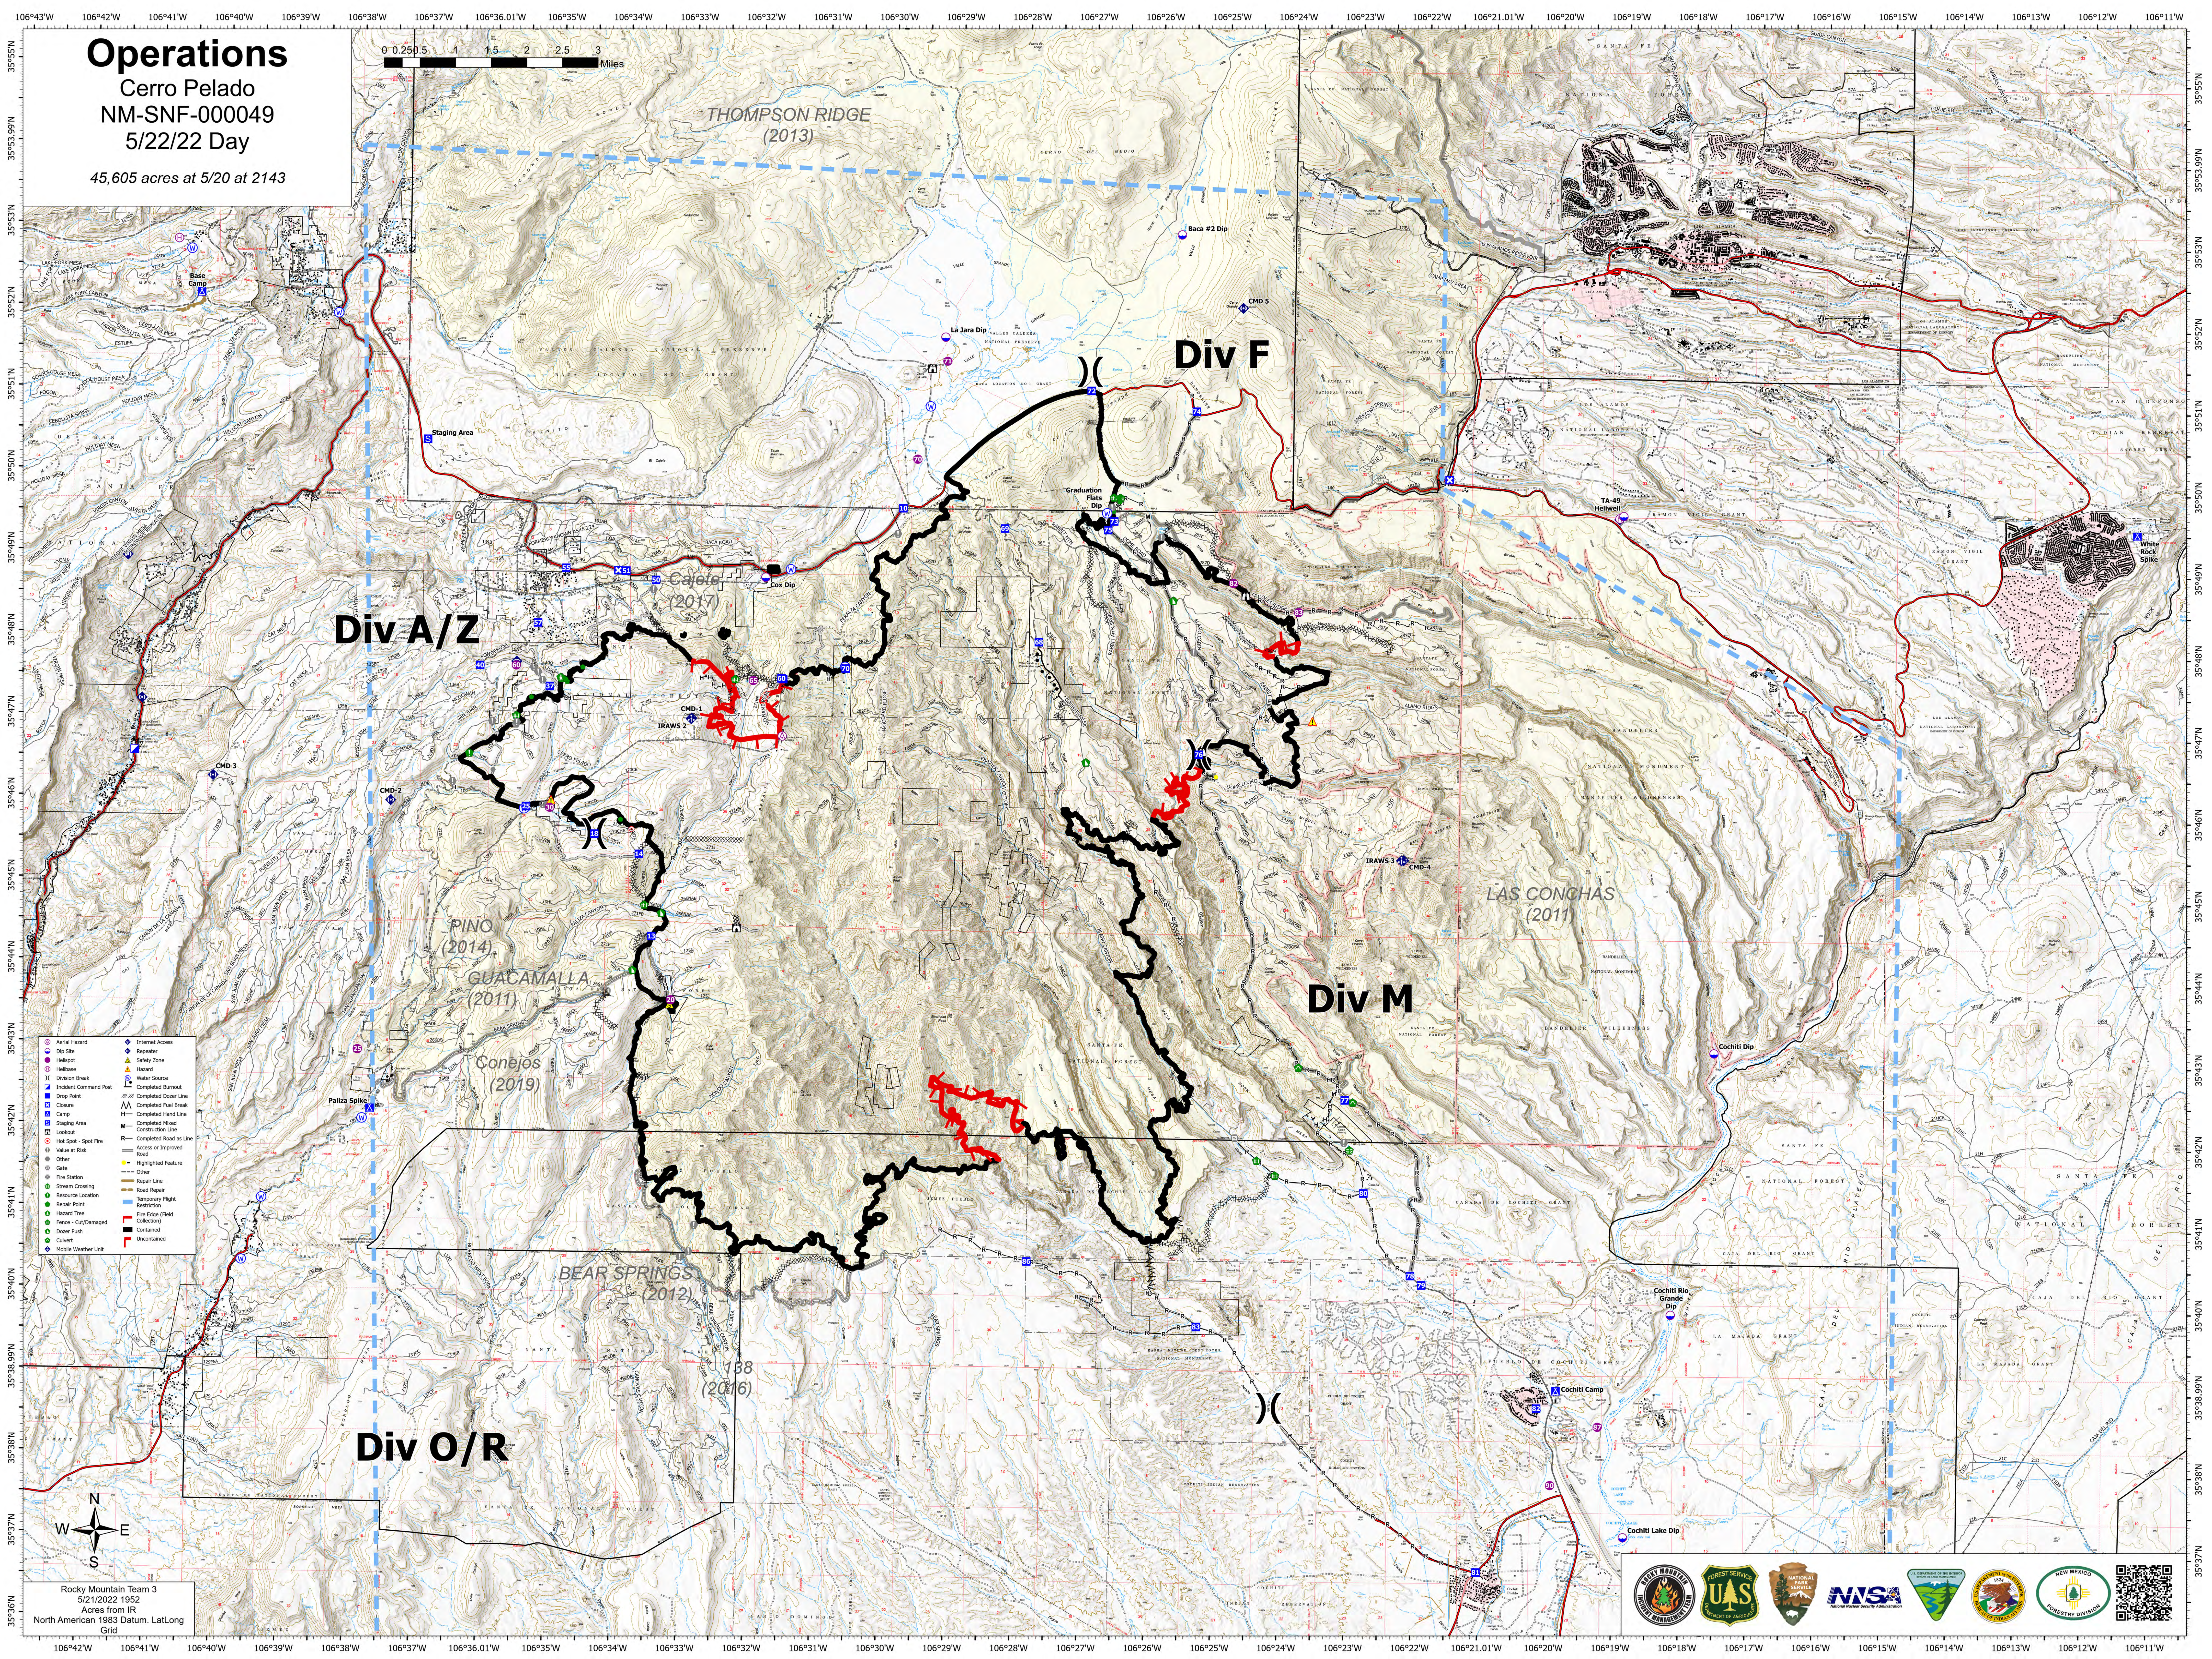

Operations

Cerro Pelado
NM-SNF-000049
5/22/22 Day

45,605 acres at 5/20 at 2143

Div A/Z

Div F

Div M

Div O/R

Rocky Mountain Team 3
5/21/2022 1952
Acres From IR
North American 1983 Datum, Lat/Long Grid