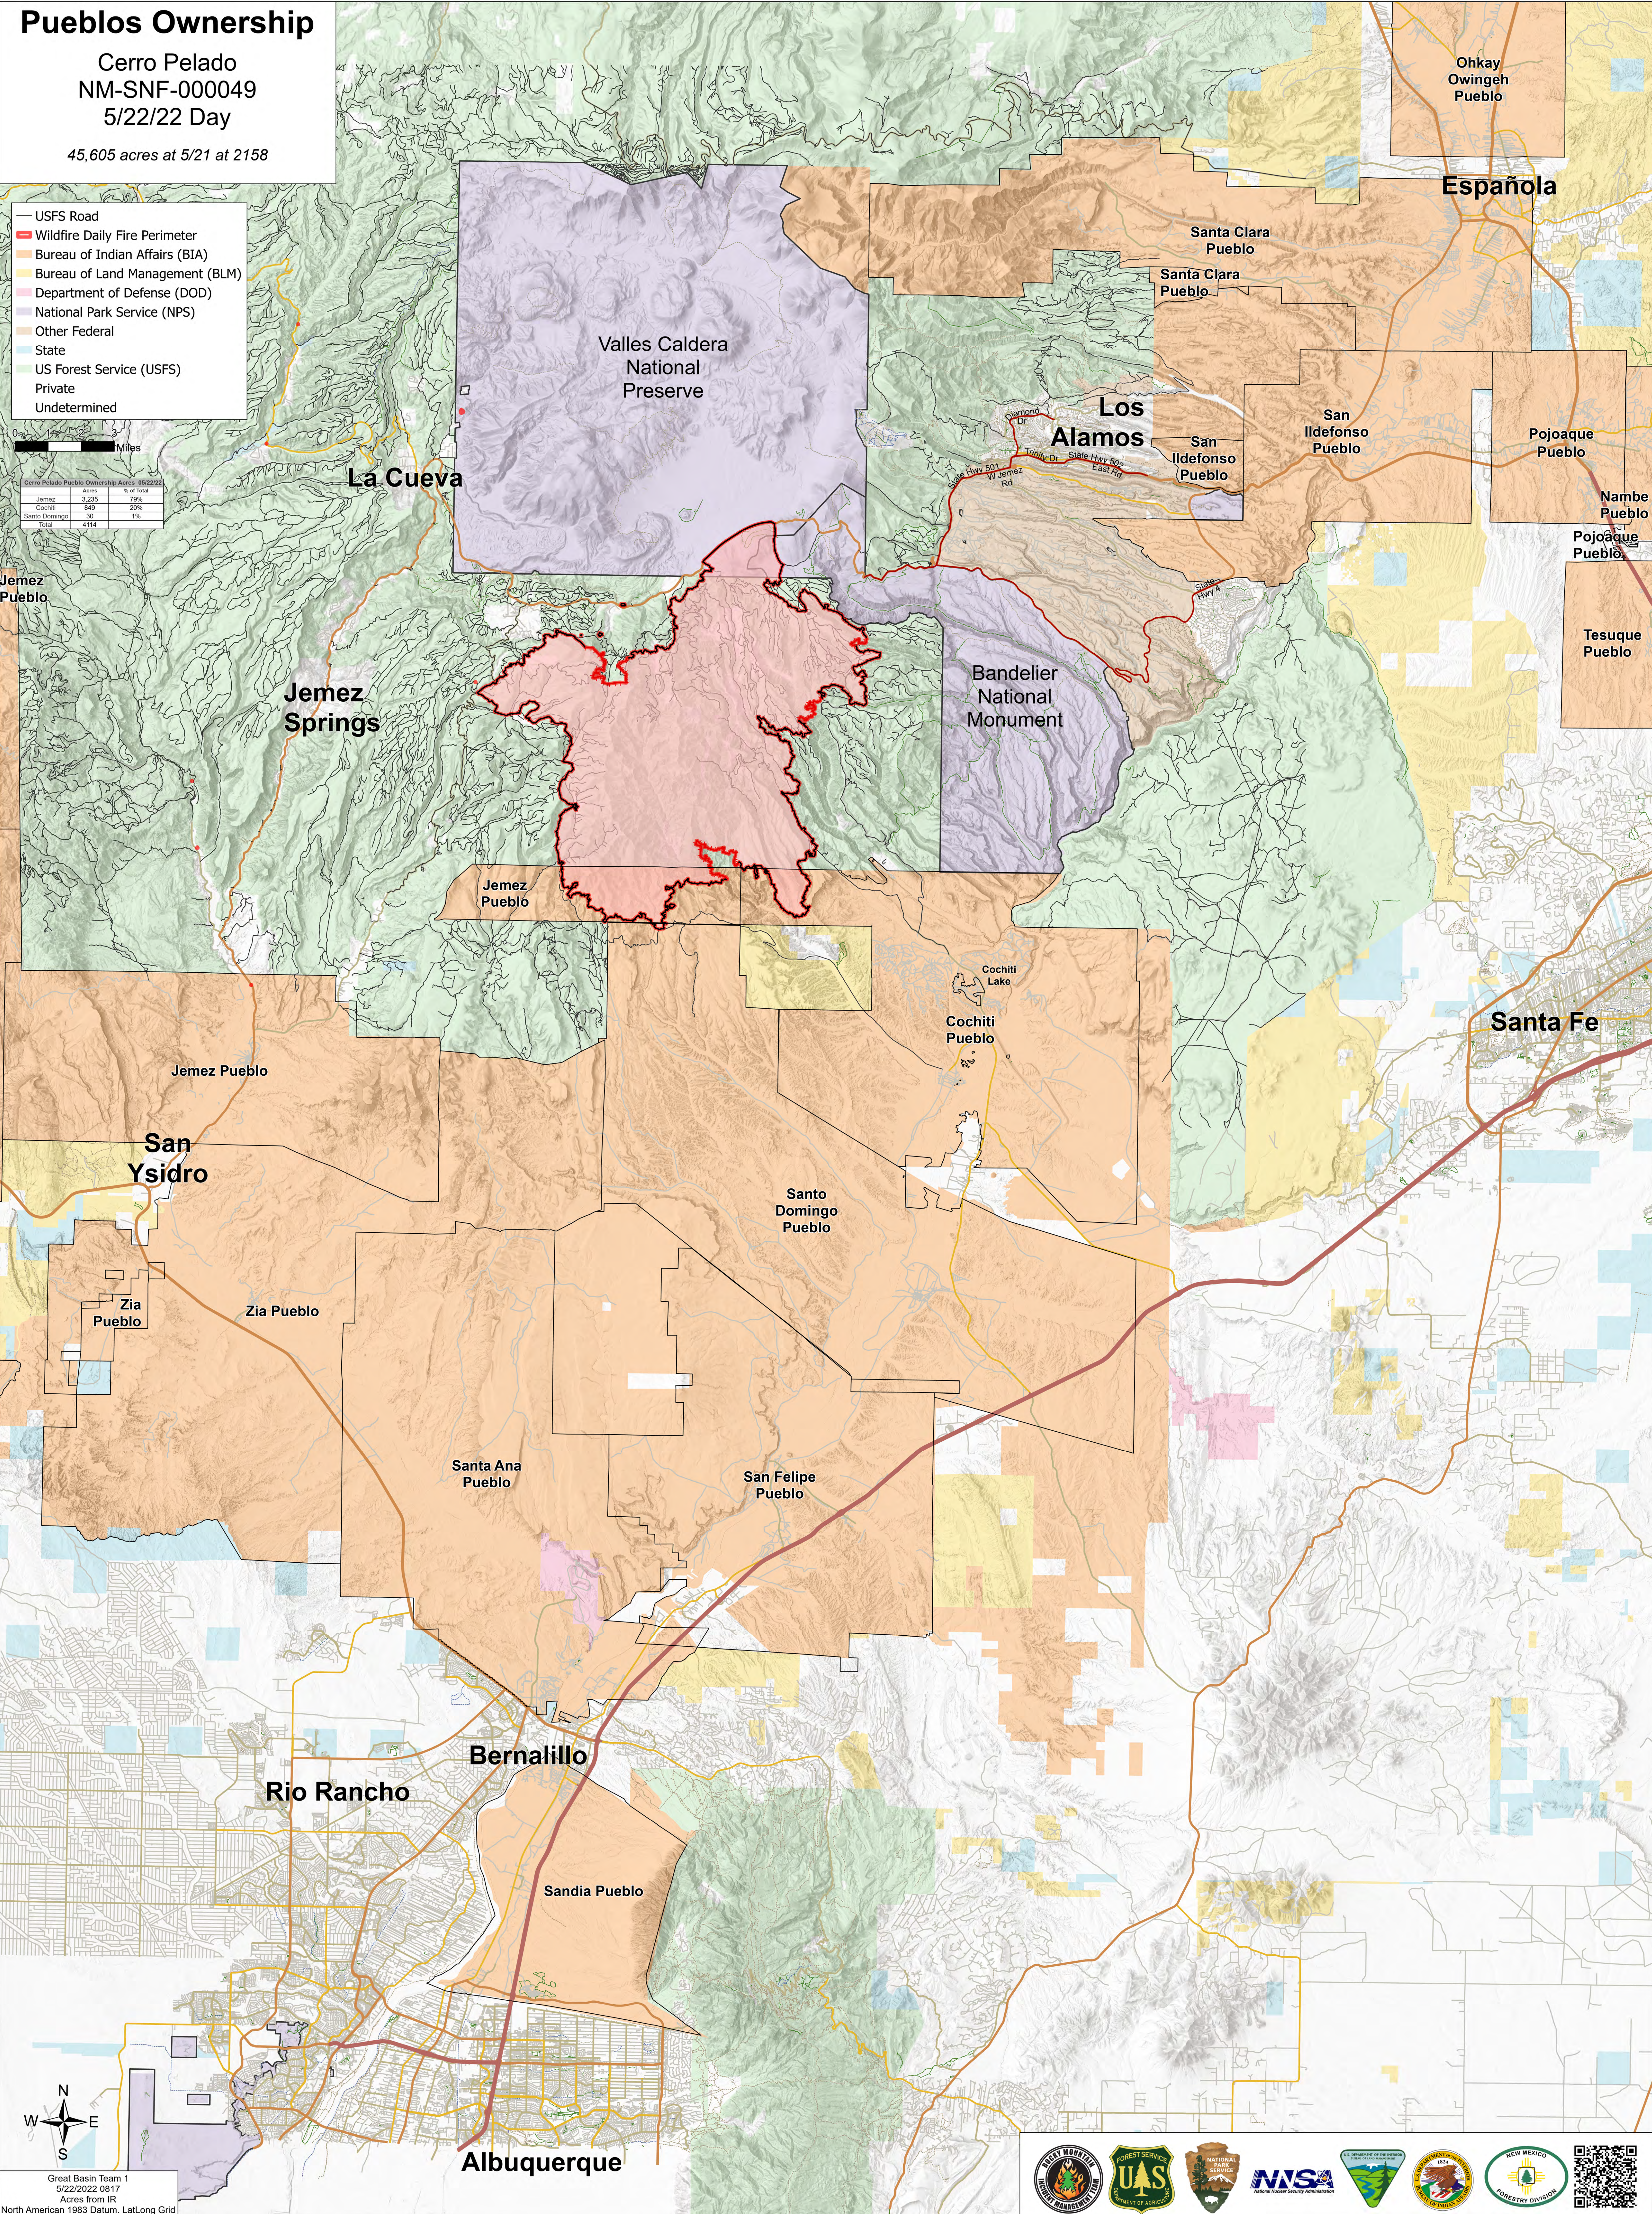

# Pueblos Ownership

Cerro Pelado  
 NM-SNF-000049  
 5/22/22 Day

45,605 acres at 5/21 at 2158

- USFS Road
- Wildfire Daily Fire Perimeter
- Bureau of Indian Affairs (BIA)
- Bureau of Land Management (BLM)
- Department of Defense (DOD)
- National Park Service (NPS)
- Other Federal
- State
- US Forest Service (USFS)
- Private
- Undetermined

Cerro Pelado Pueblo Ownership Acres 5/22/22

Pueblo	Acres	% of Total
Jemez	3,235	79%
Cochiti	648	20%
Santo Domingo	30	1%
<b>Total</b>	<b>4114</b>	

Great Basin Team 1  
 5/22/2022 0817  
 Acres from IR  
 North American 1983 Datum, Lat/Long Grid