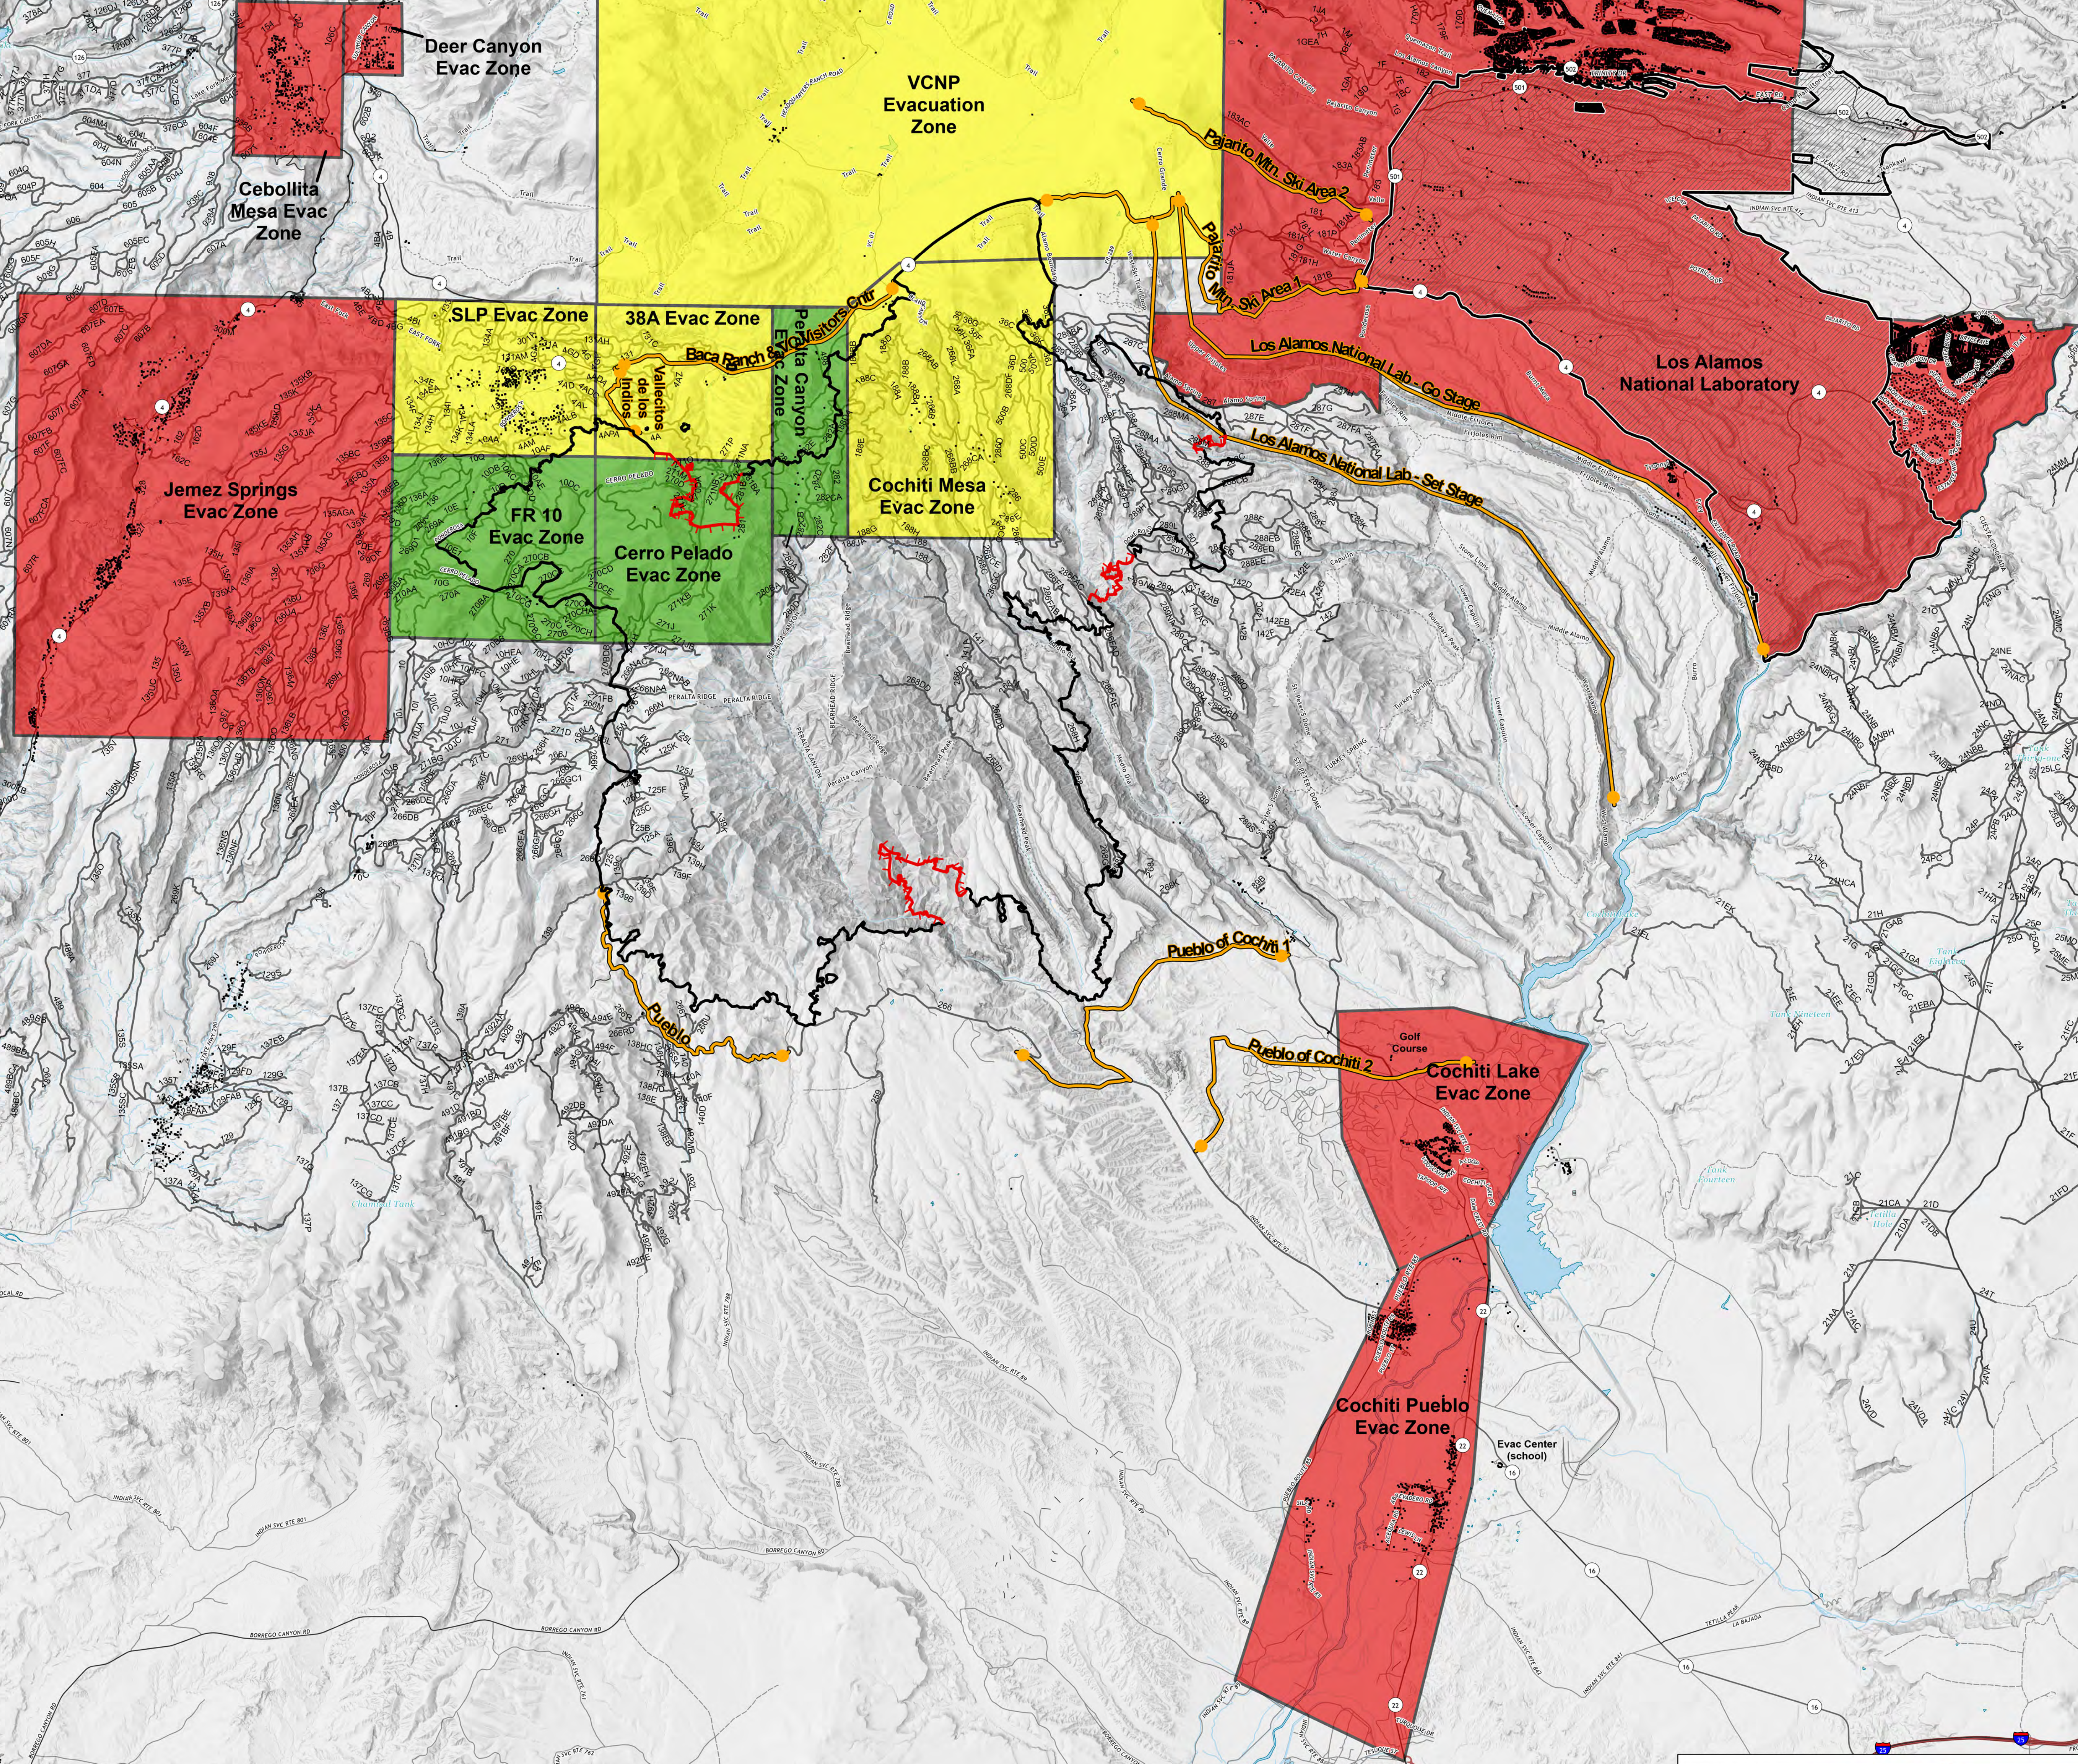

# Evac Zones and M.A.P.s

Cerro Pelado  
NM-SNF-000049  
05/22/22 Day

45,605 acres at 5/21 at 2158

1 2 4 Miles

- Los Alamos National Laboratory
- Fire Perimeter
- Fire Line
- Contained
- Uncontained
- County Roads
- USFS Road
- Management Action Point

Status

- Ready
- Set
- Go

Great Basin Team 1  
5/22/2022 0653  
Acres from IR  
North American 1983 Datum, Lat/Long  
Grid