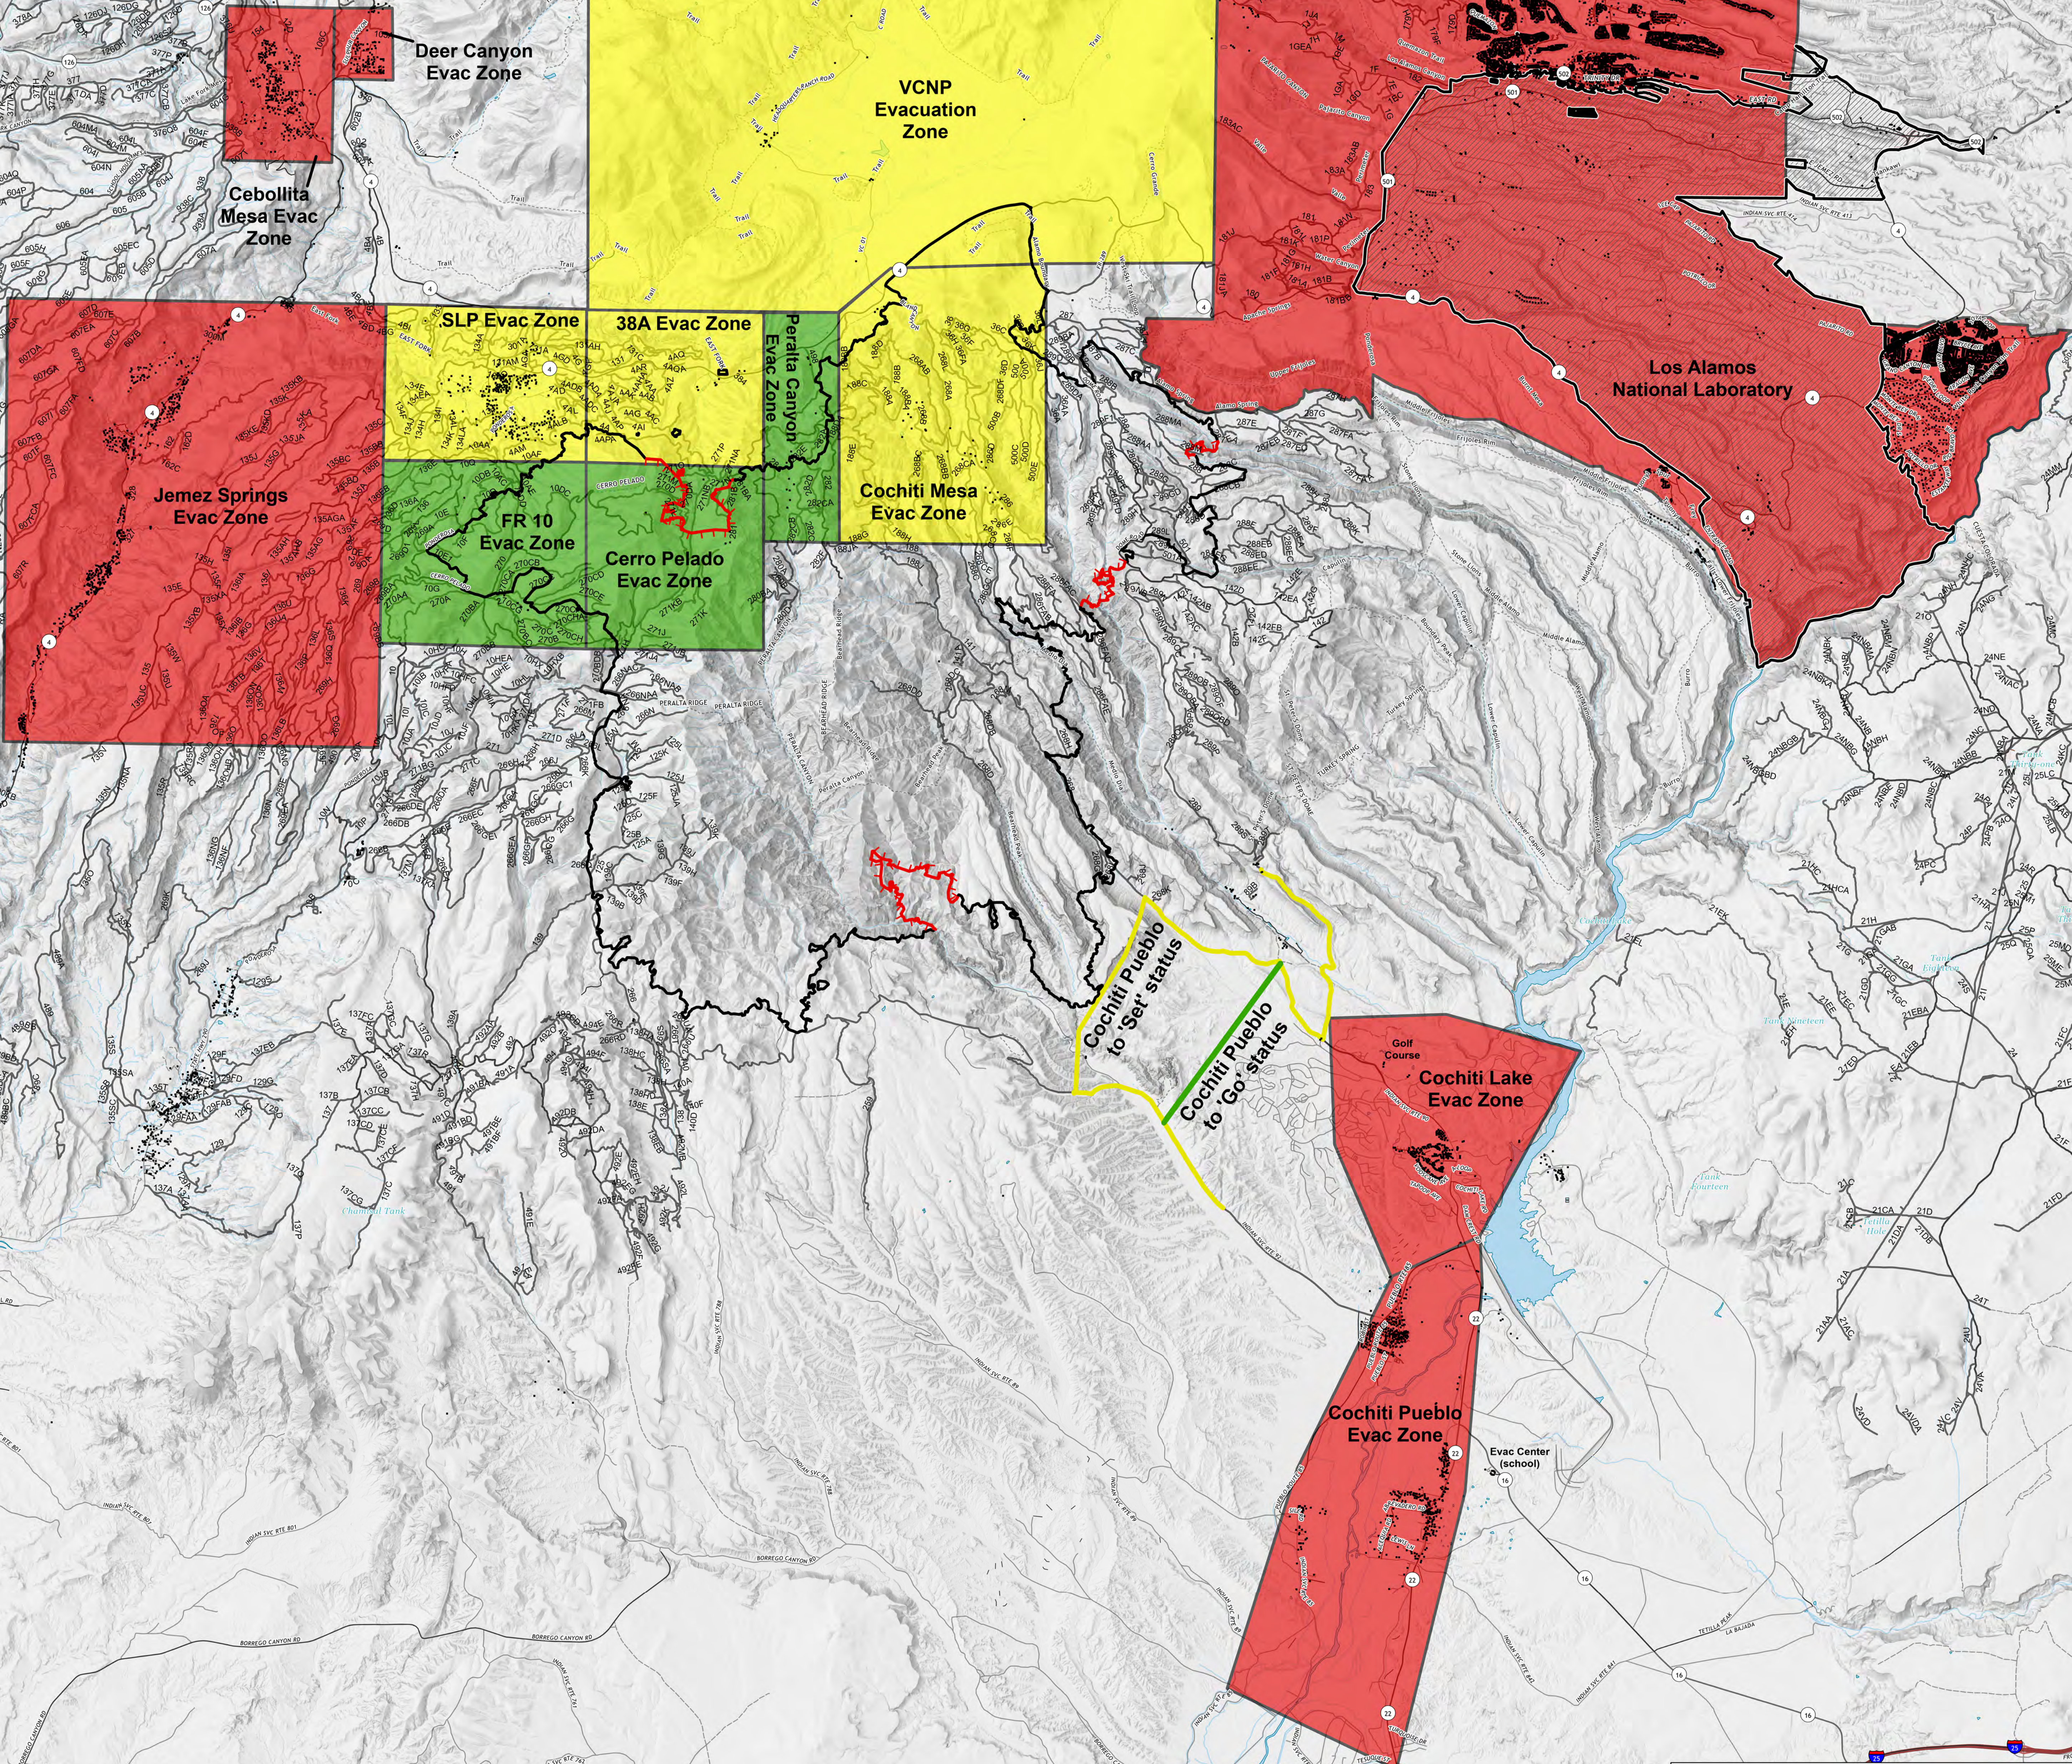

Evac Zones

Cerro Pelado
NM-SNF-000049
05/22/22 Day

45,605 acres at 5/21 at 2158

1 2 4 Miles

- Los Alamos National Laboratory
- Fire Perimeter
- Fire Line
- Contained
- Uncontained
- County Roads
- USFS Road

Status

- Ready
- Set
- Go

Status

- Ready
- Set
- Go

Great Basin Team 1
5/22/2022 0625
Acres from IR
North American 1983 Datum, Lat,Long
Grid