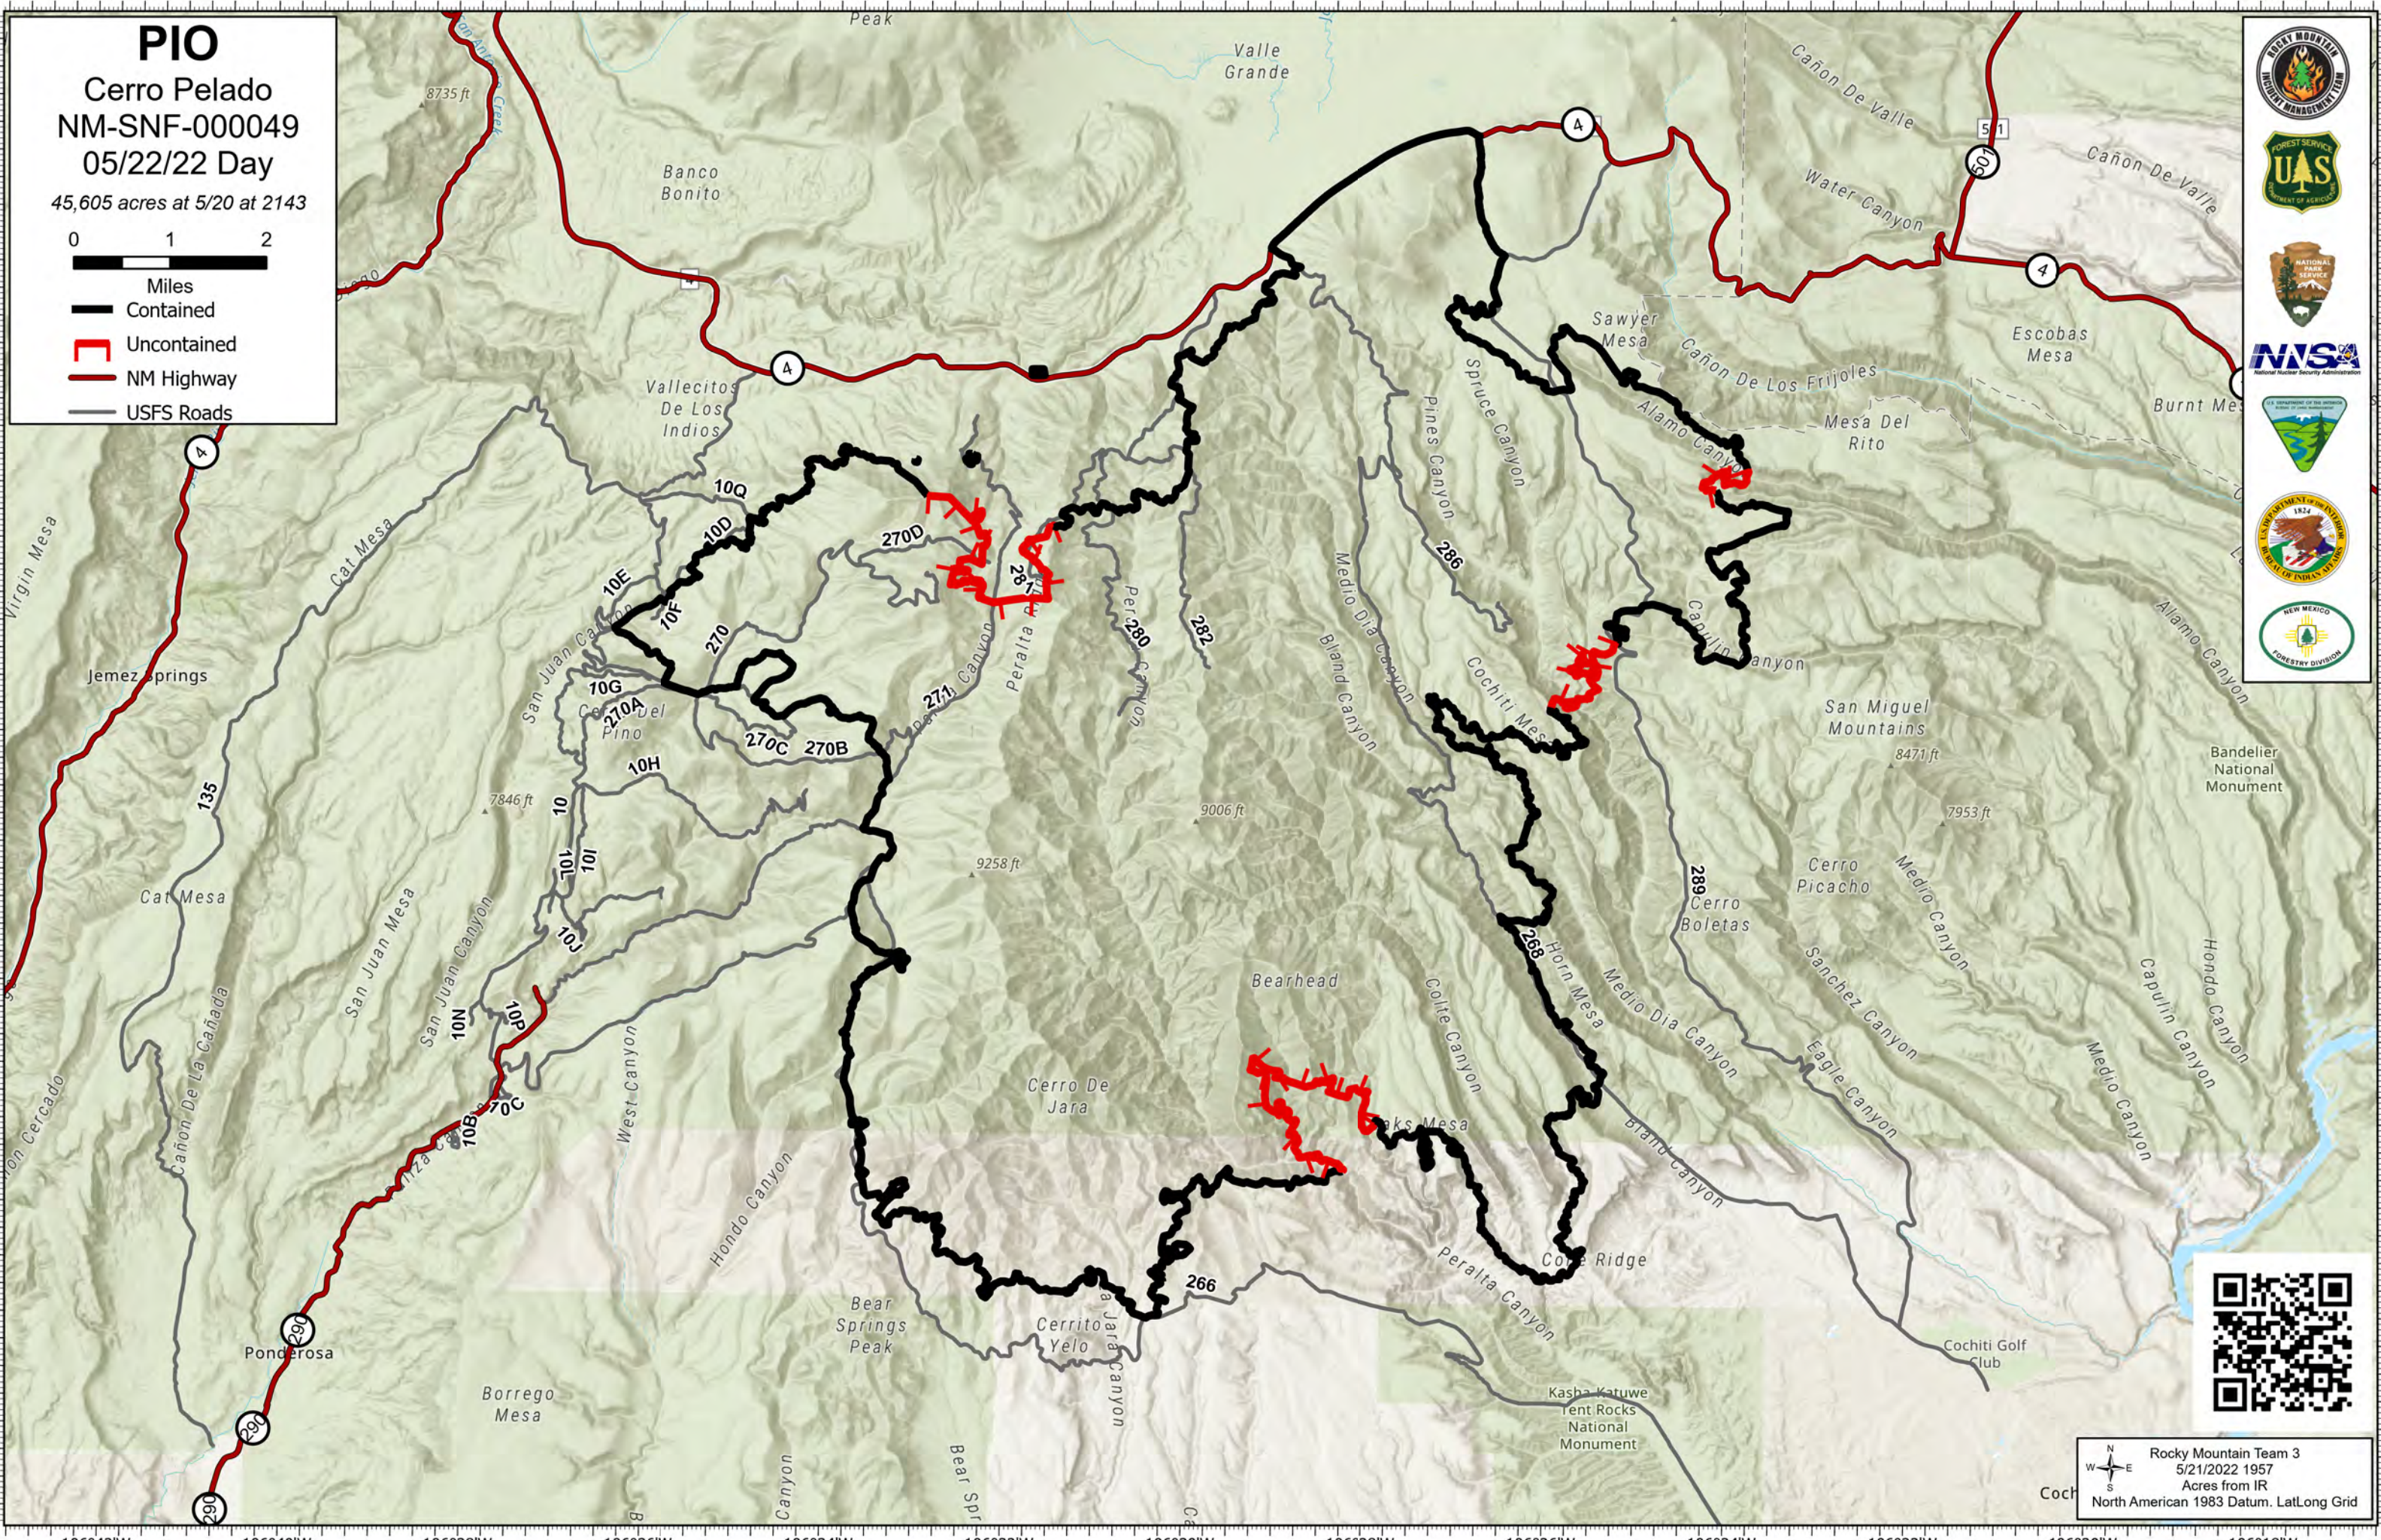

PIO
Cerro Pelado
NM-SNF-000049
05/22/22 Day
 45,605 acres at 5/20 at 2143

0 1 2
 Miles

Contained
 Uncontained
 NM Highway
 USFS Roads

North
 Rocky Mountain Team 3
 5/21/2022 1957
 Acres from IR
 North American 1983 Datum. LatLong Grid