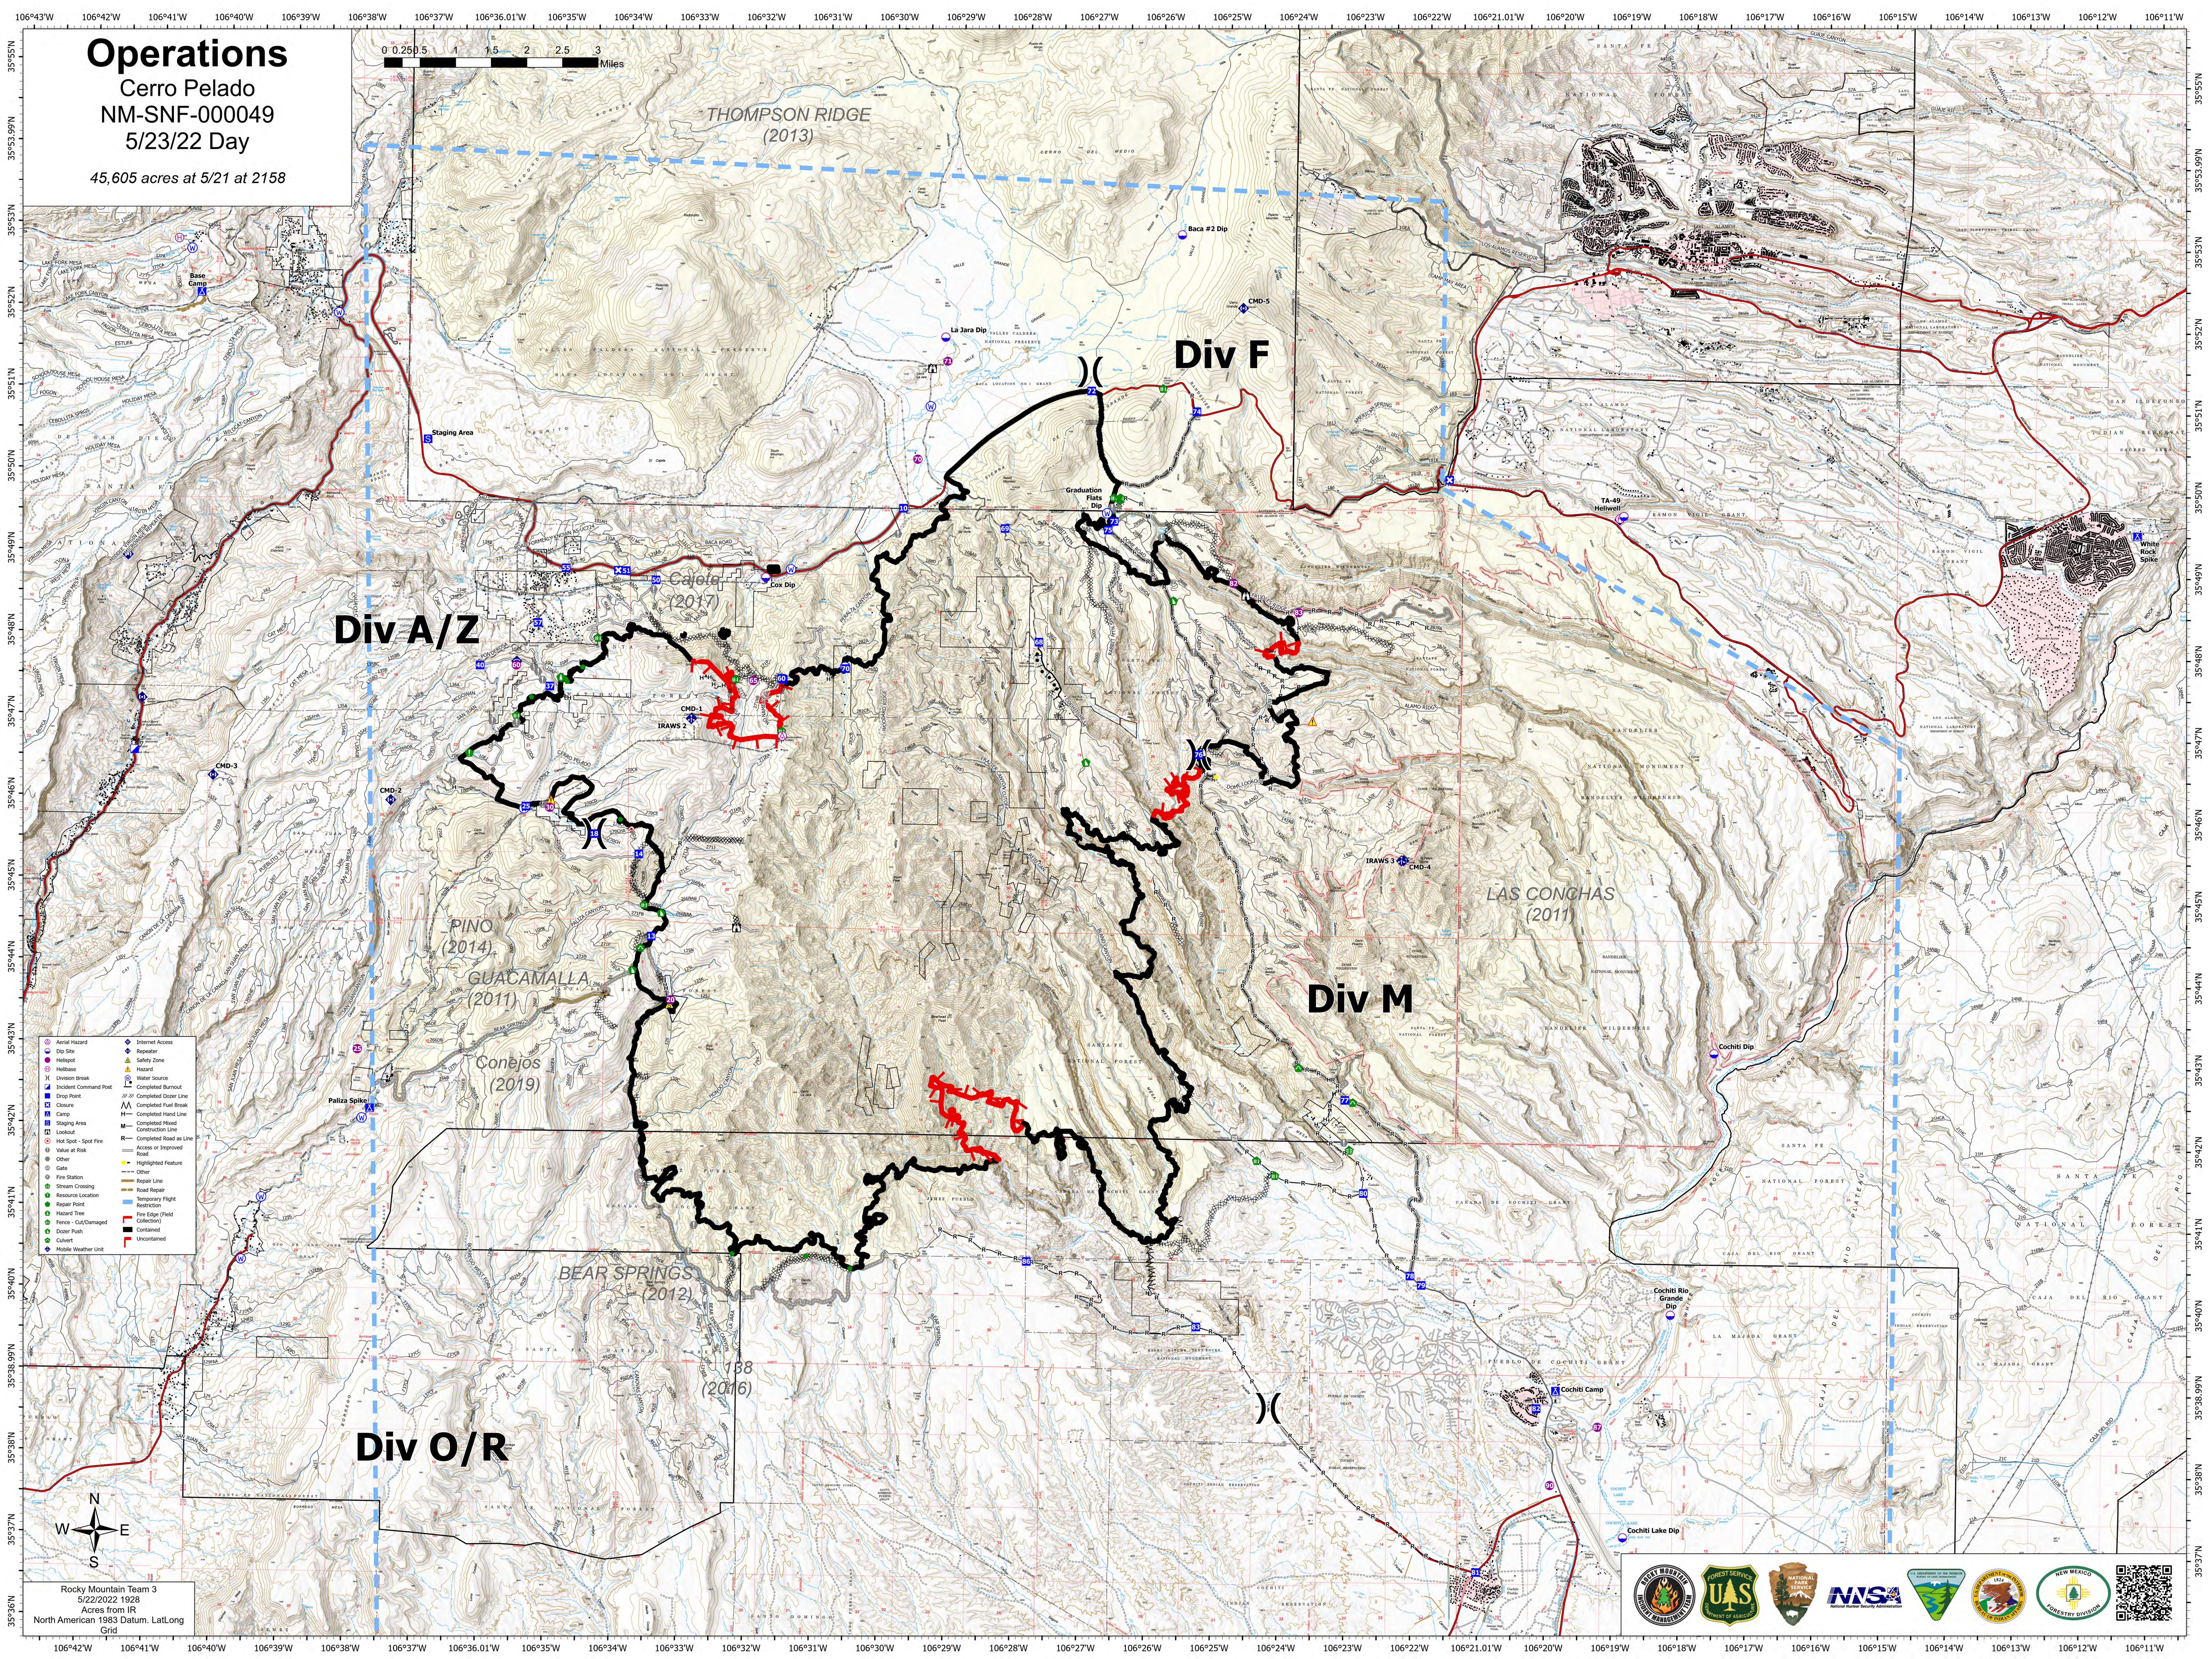

Operations

Cerro Pelado
NM-SNF-000049
5/23/22 Day

45,605 acres at 5/21 at 2158

Div A/Z

Div F

Div M

Div O/R

Rocky Mountain Team 3
5/22/2022 1928
Acres From IR
North American 1983 Datum, Lat/Long Grid