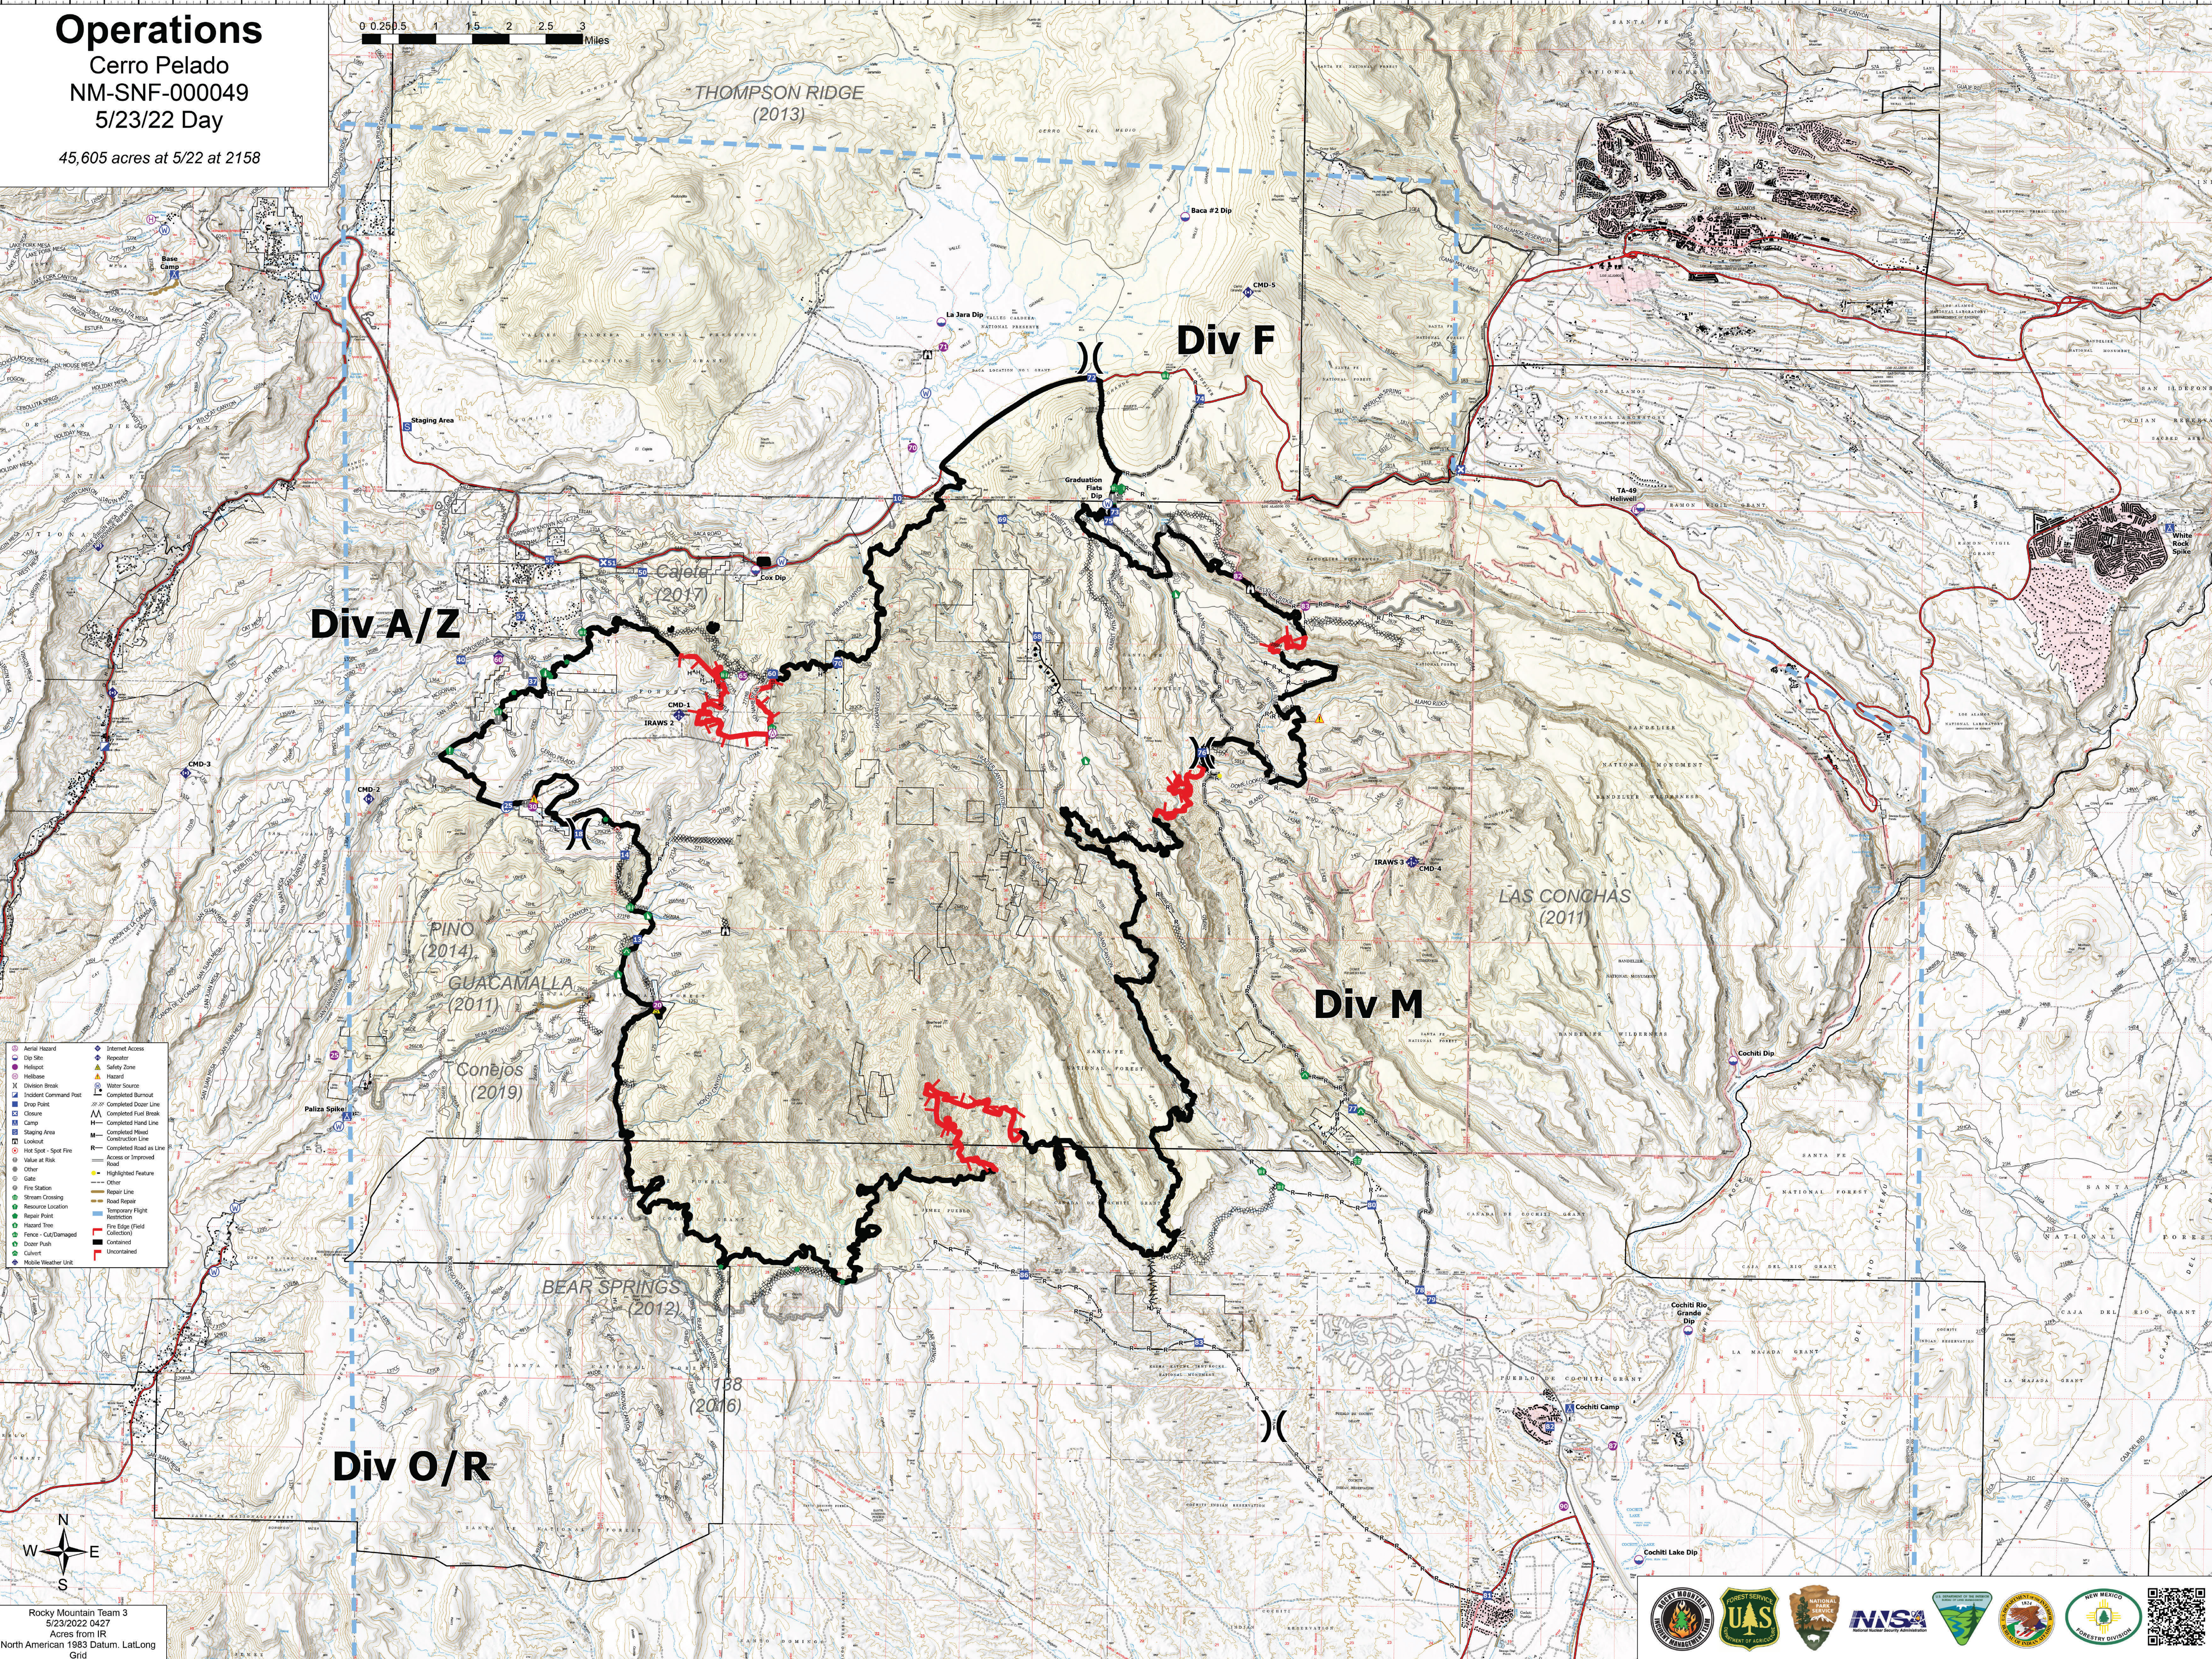

Operations

Cerro Pelado
NM-SNF-000049

5/23/22 Day

45,605 acres at 5/22 at 2158

Rocky Mountain Team 3
5/23/2022 0427
Acres from IR
North American 1983 Datum, Lat/Long
Grid