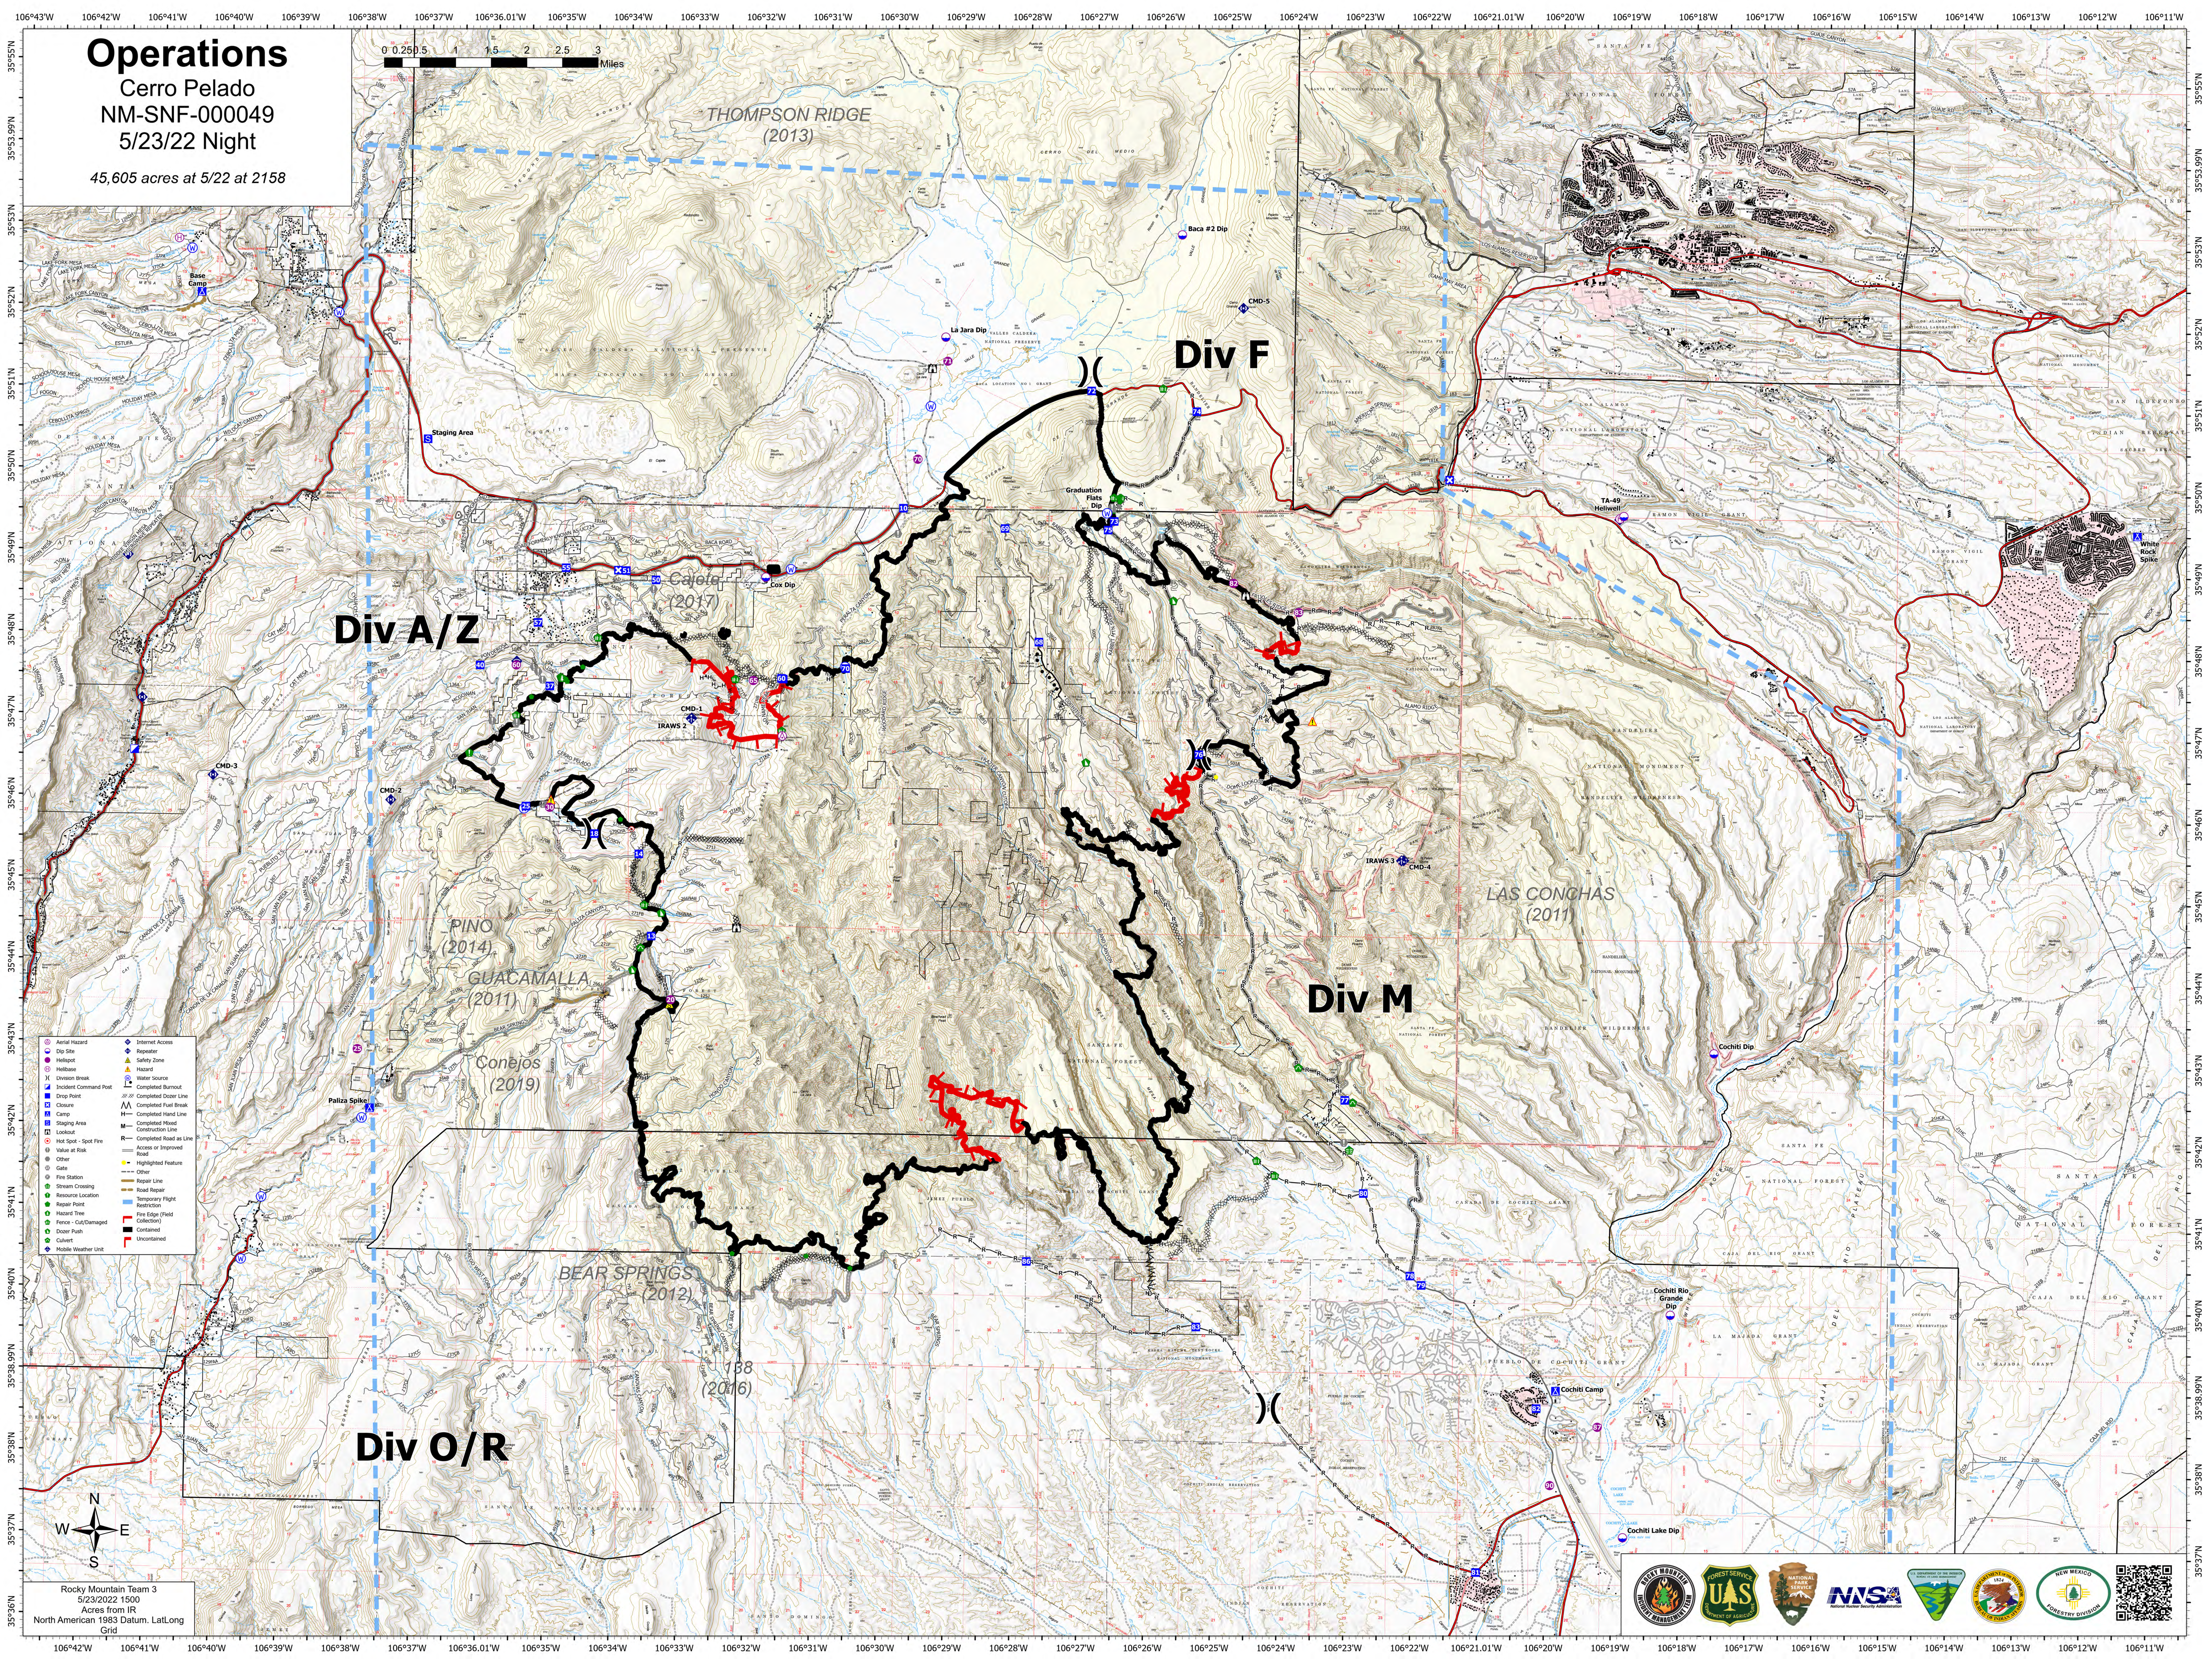

Operations

Cerro Pelado

NM-SNF-000049

5/23/22 Night

45,605 acres at 5/22 at 2158

Div A/Z

Div F

Div M

Div O/R

Rocky Mountain Team 3
5/23/2022 1500
Acres from IR
North American 1983 Datum, Lat/Long
Grid