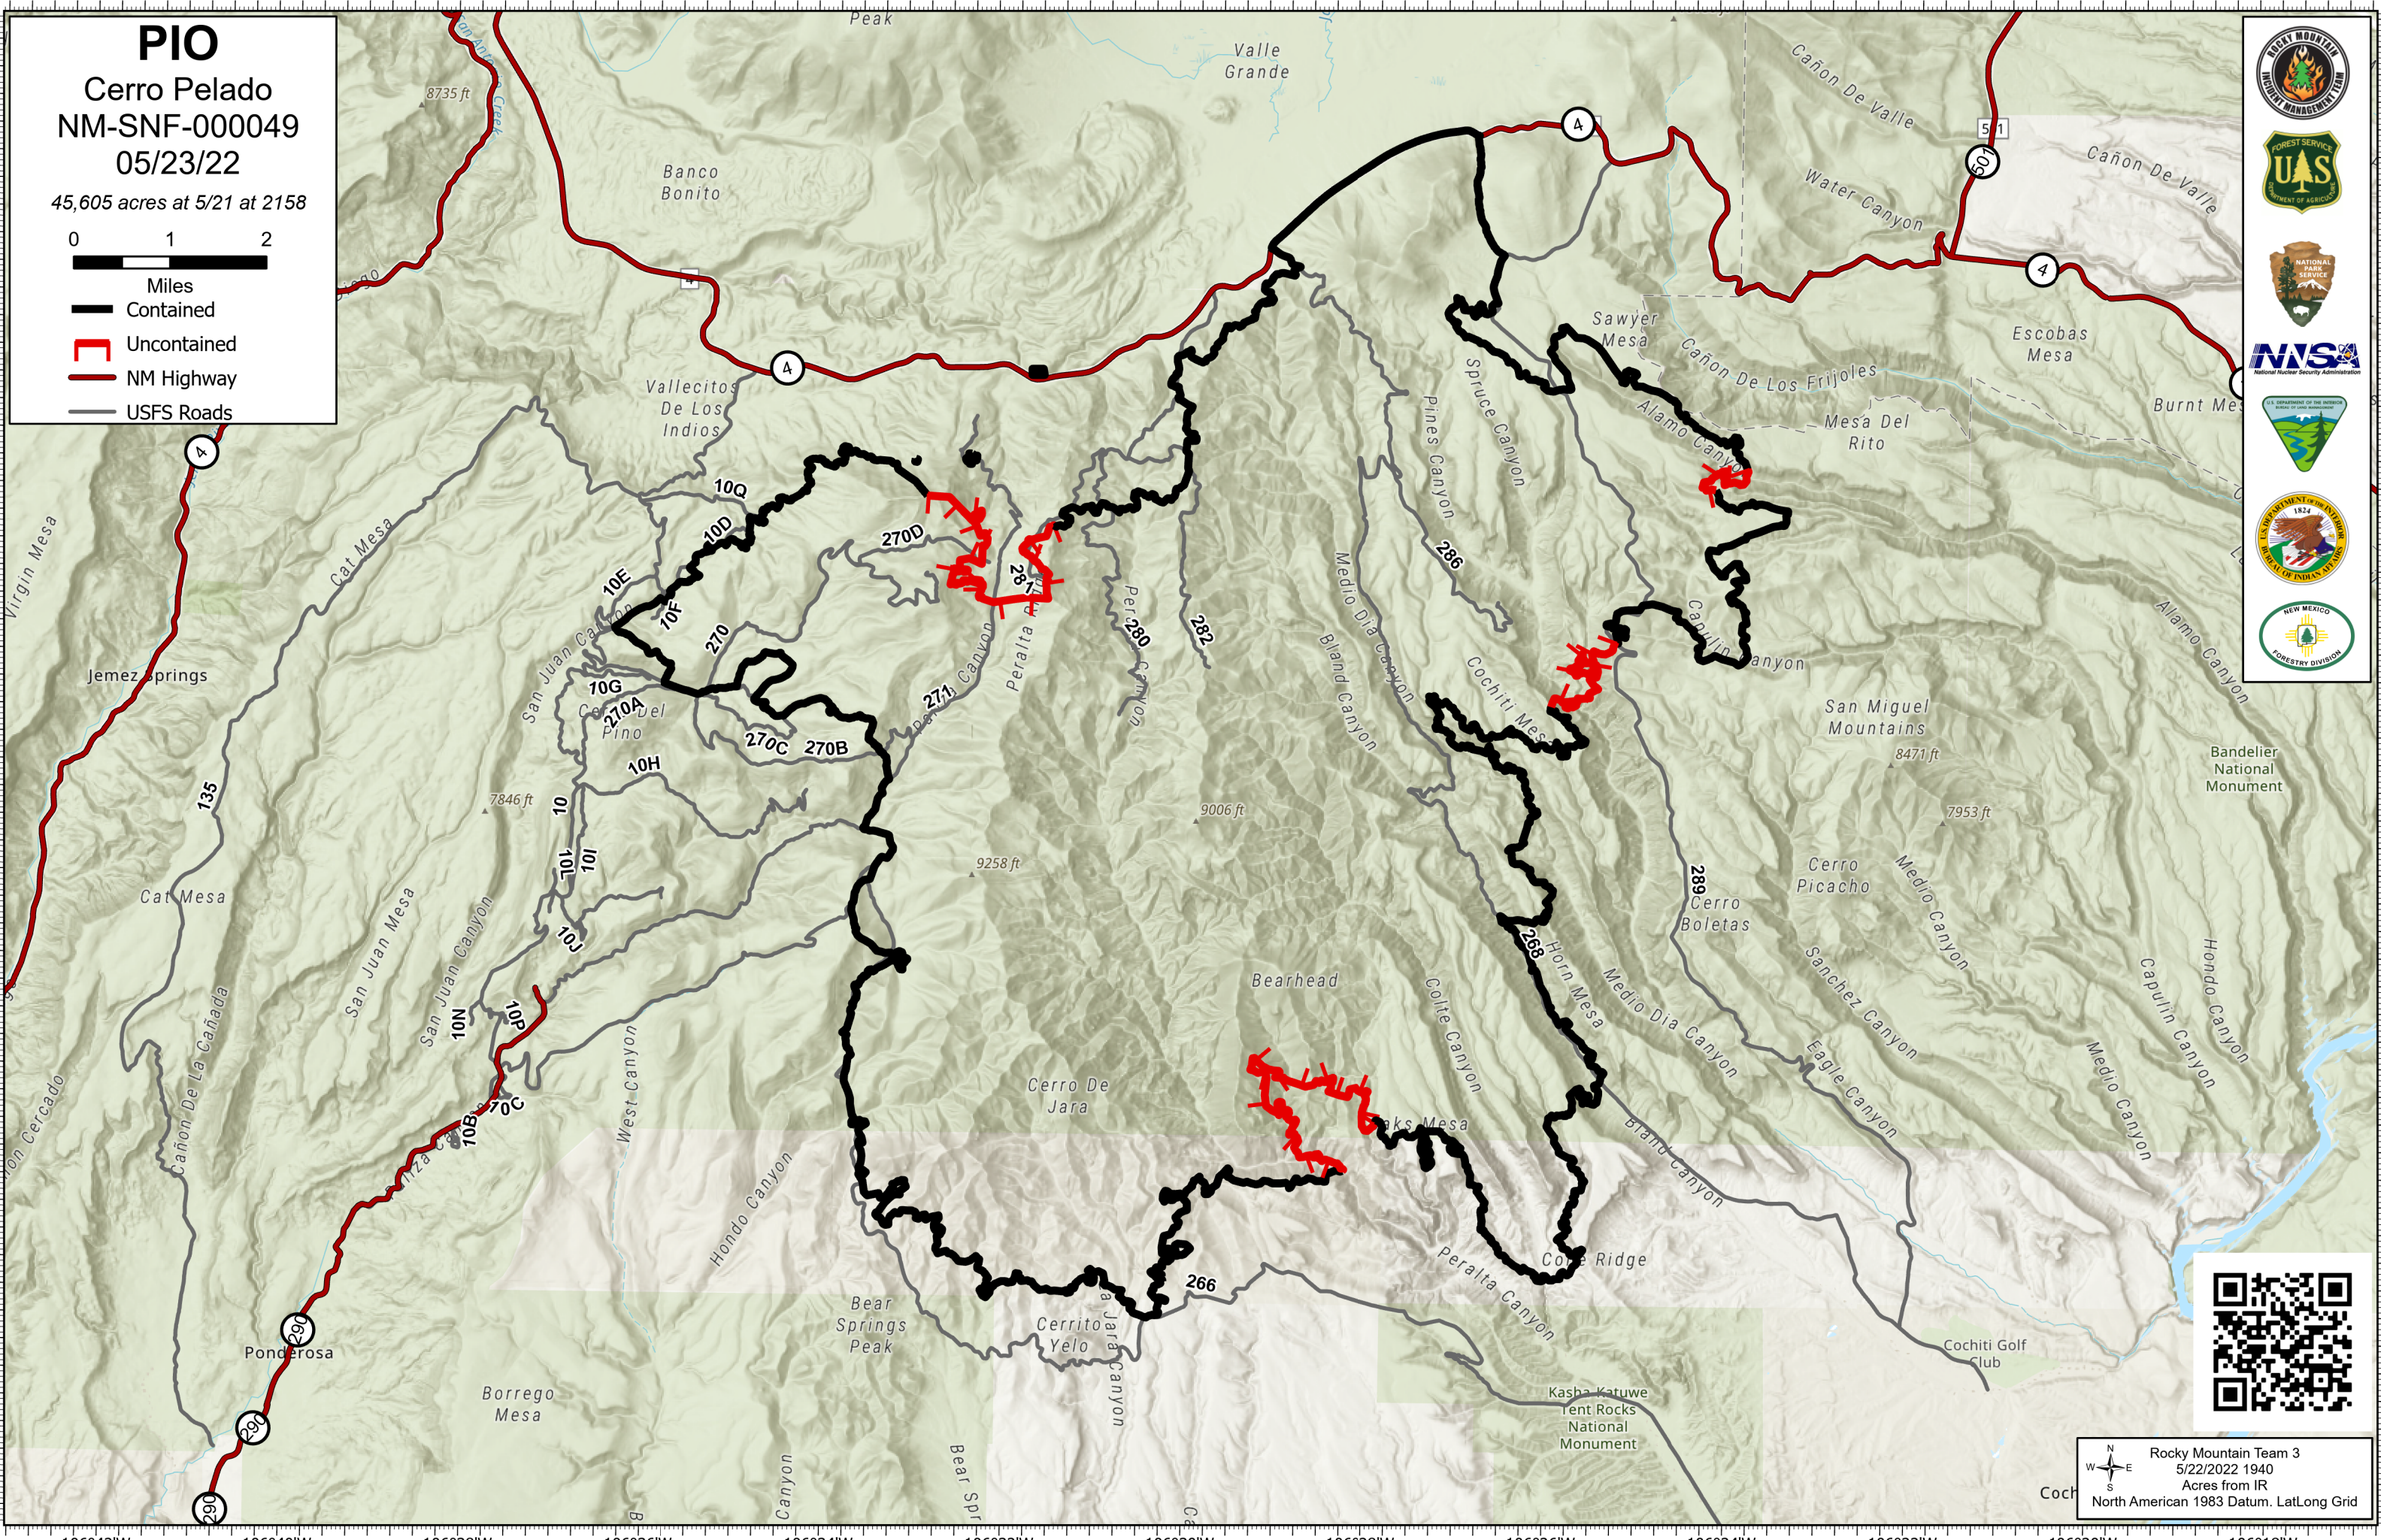

PIO
Cerro Pelado
NM-SNF-000049
05/23/22
 45,605 acres at 5/21 at 2158

0 1 2
 Miles

— Contained
 — Uncontained
 — NM Highway
 — USFS Roads

Rocky Mountain Team 3
 5/22/2022 1940
 Acres from IR
 North American 1983 Datum. LatLong Grid