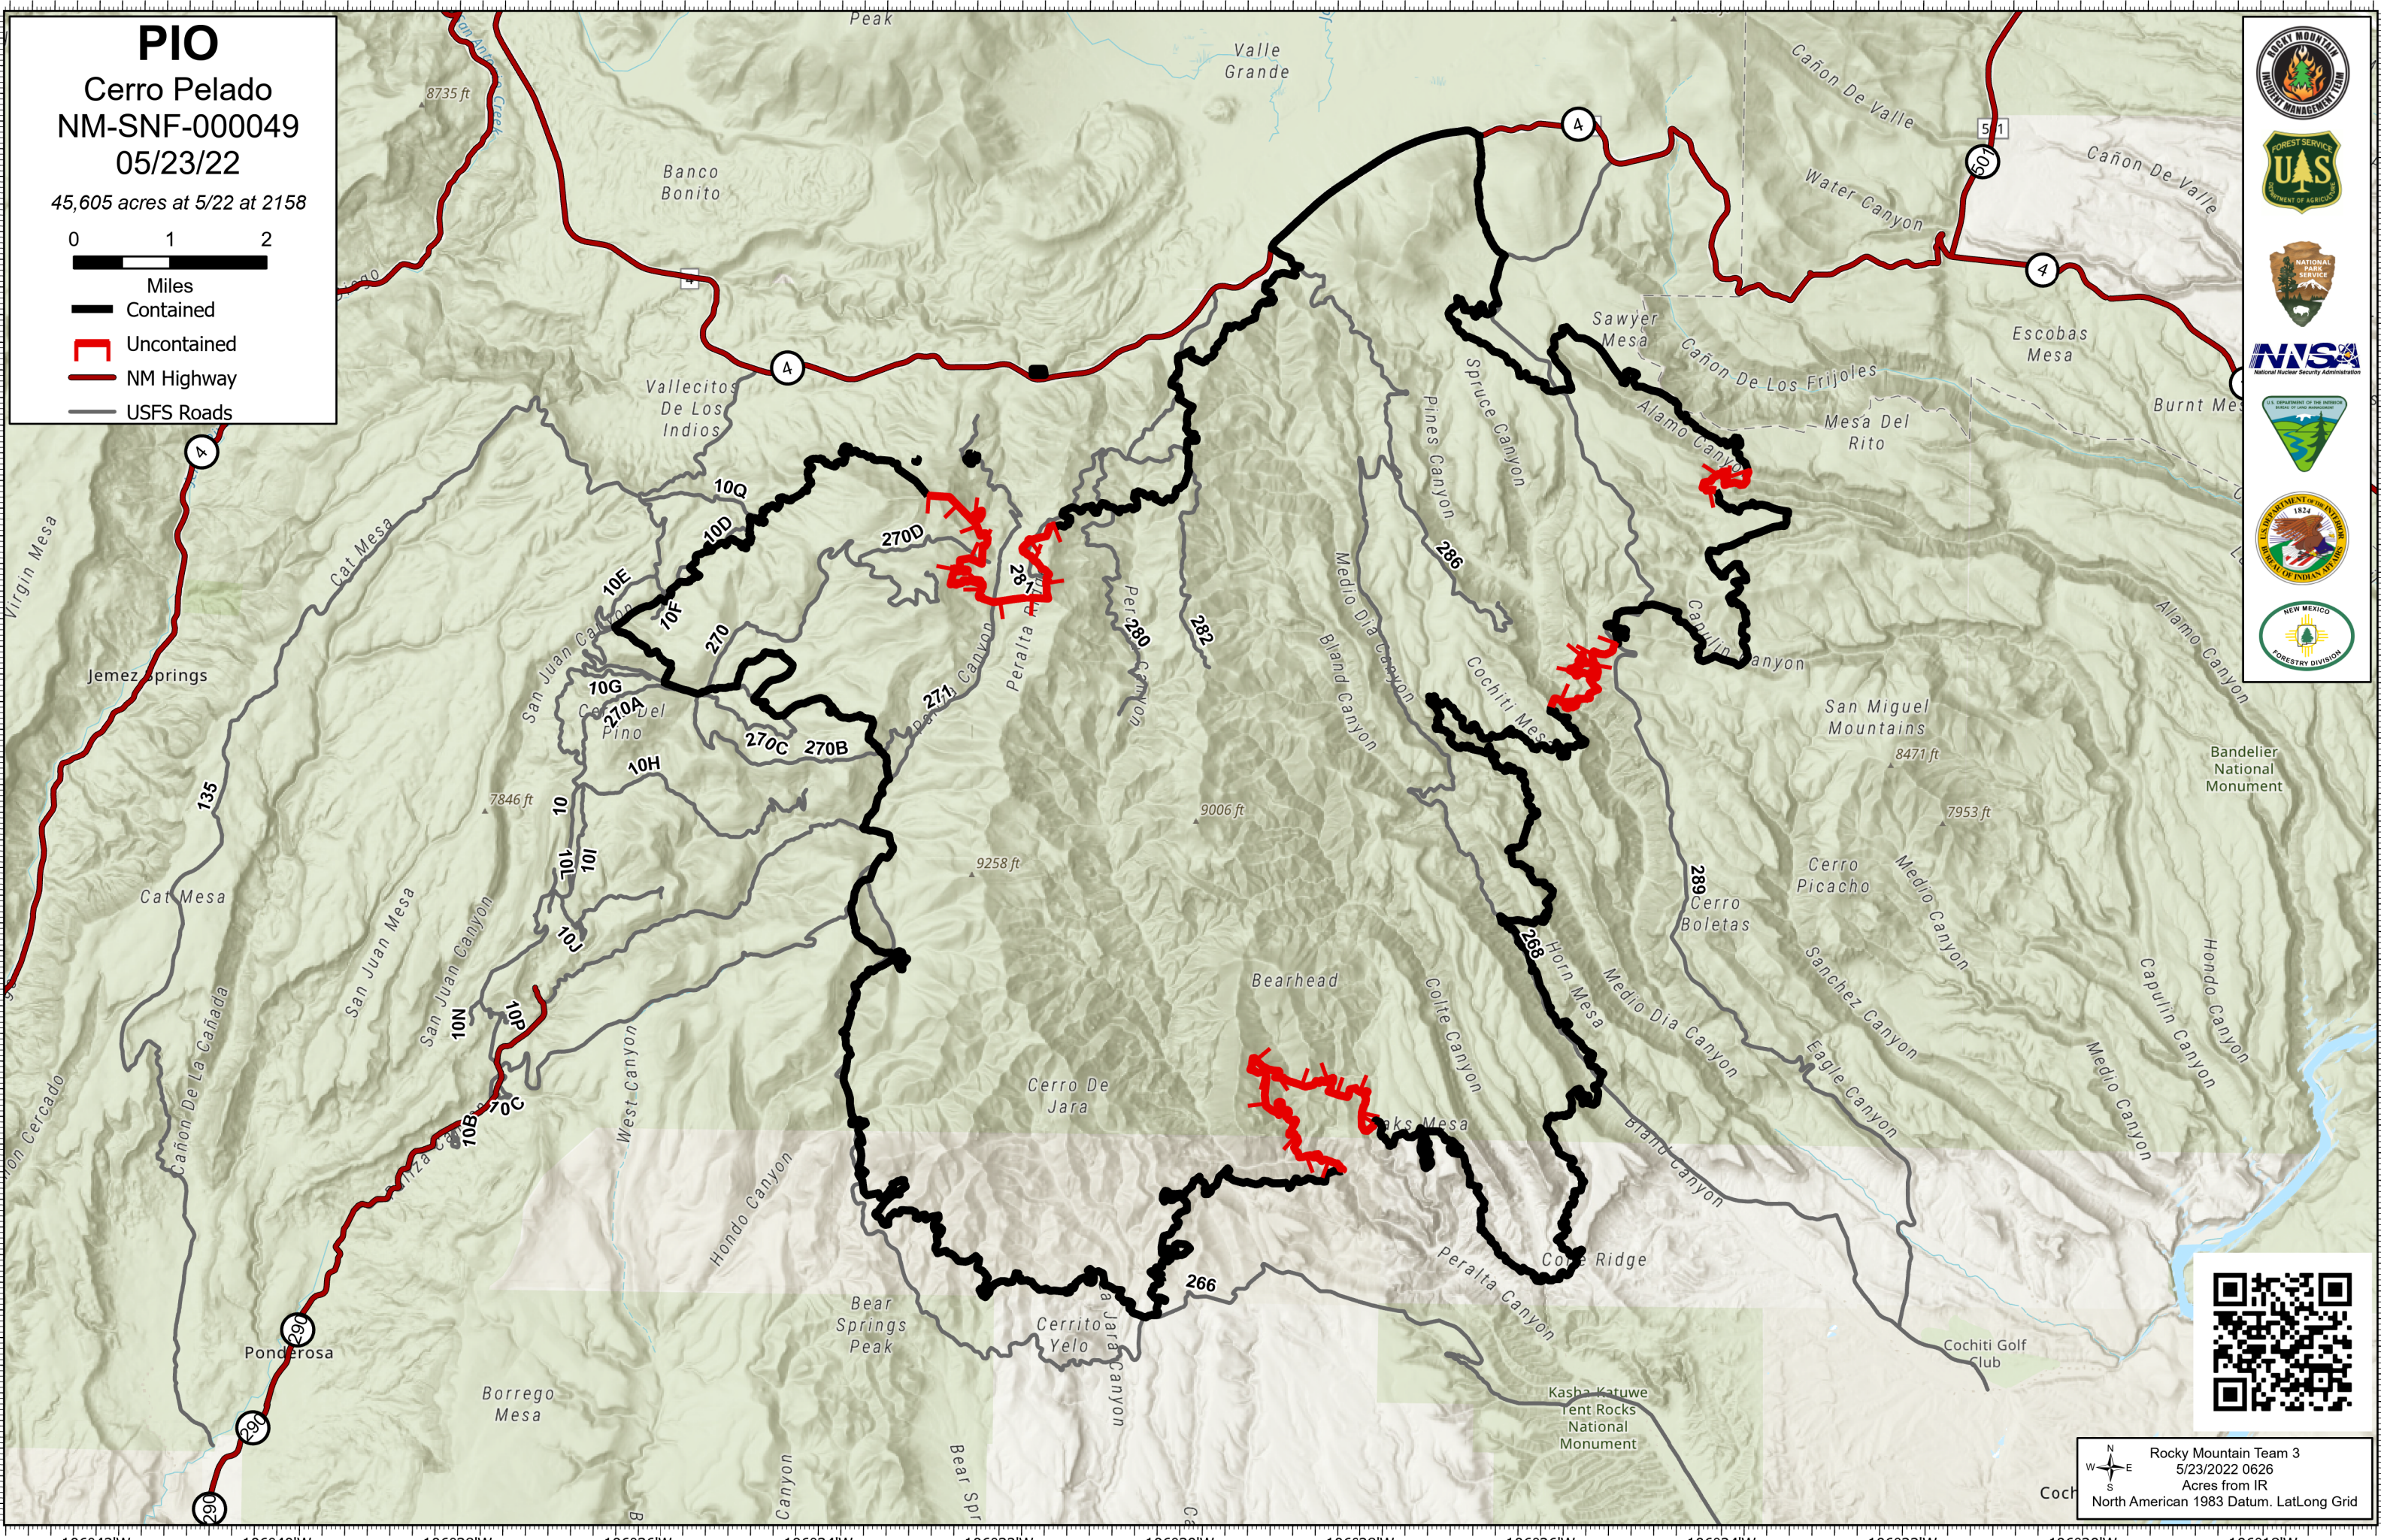

**PIO**  
**Cerro Pelado**  
**NM-SNF-000049**  
**05/23/22**  
 45,605 acres at 5/22 at 2158

0 1 2  
 Miles

- Contained
- Uncontained
- NM Highway
- USFS Roads

Rocky Mountain Team 3  
 5/23/2022 0626  
 Acres from IR  
 North American 1983 Datum. LatLong Grid