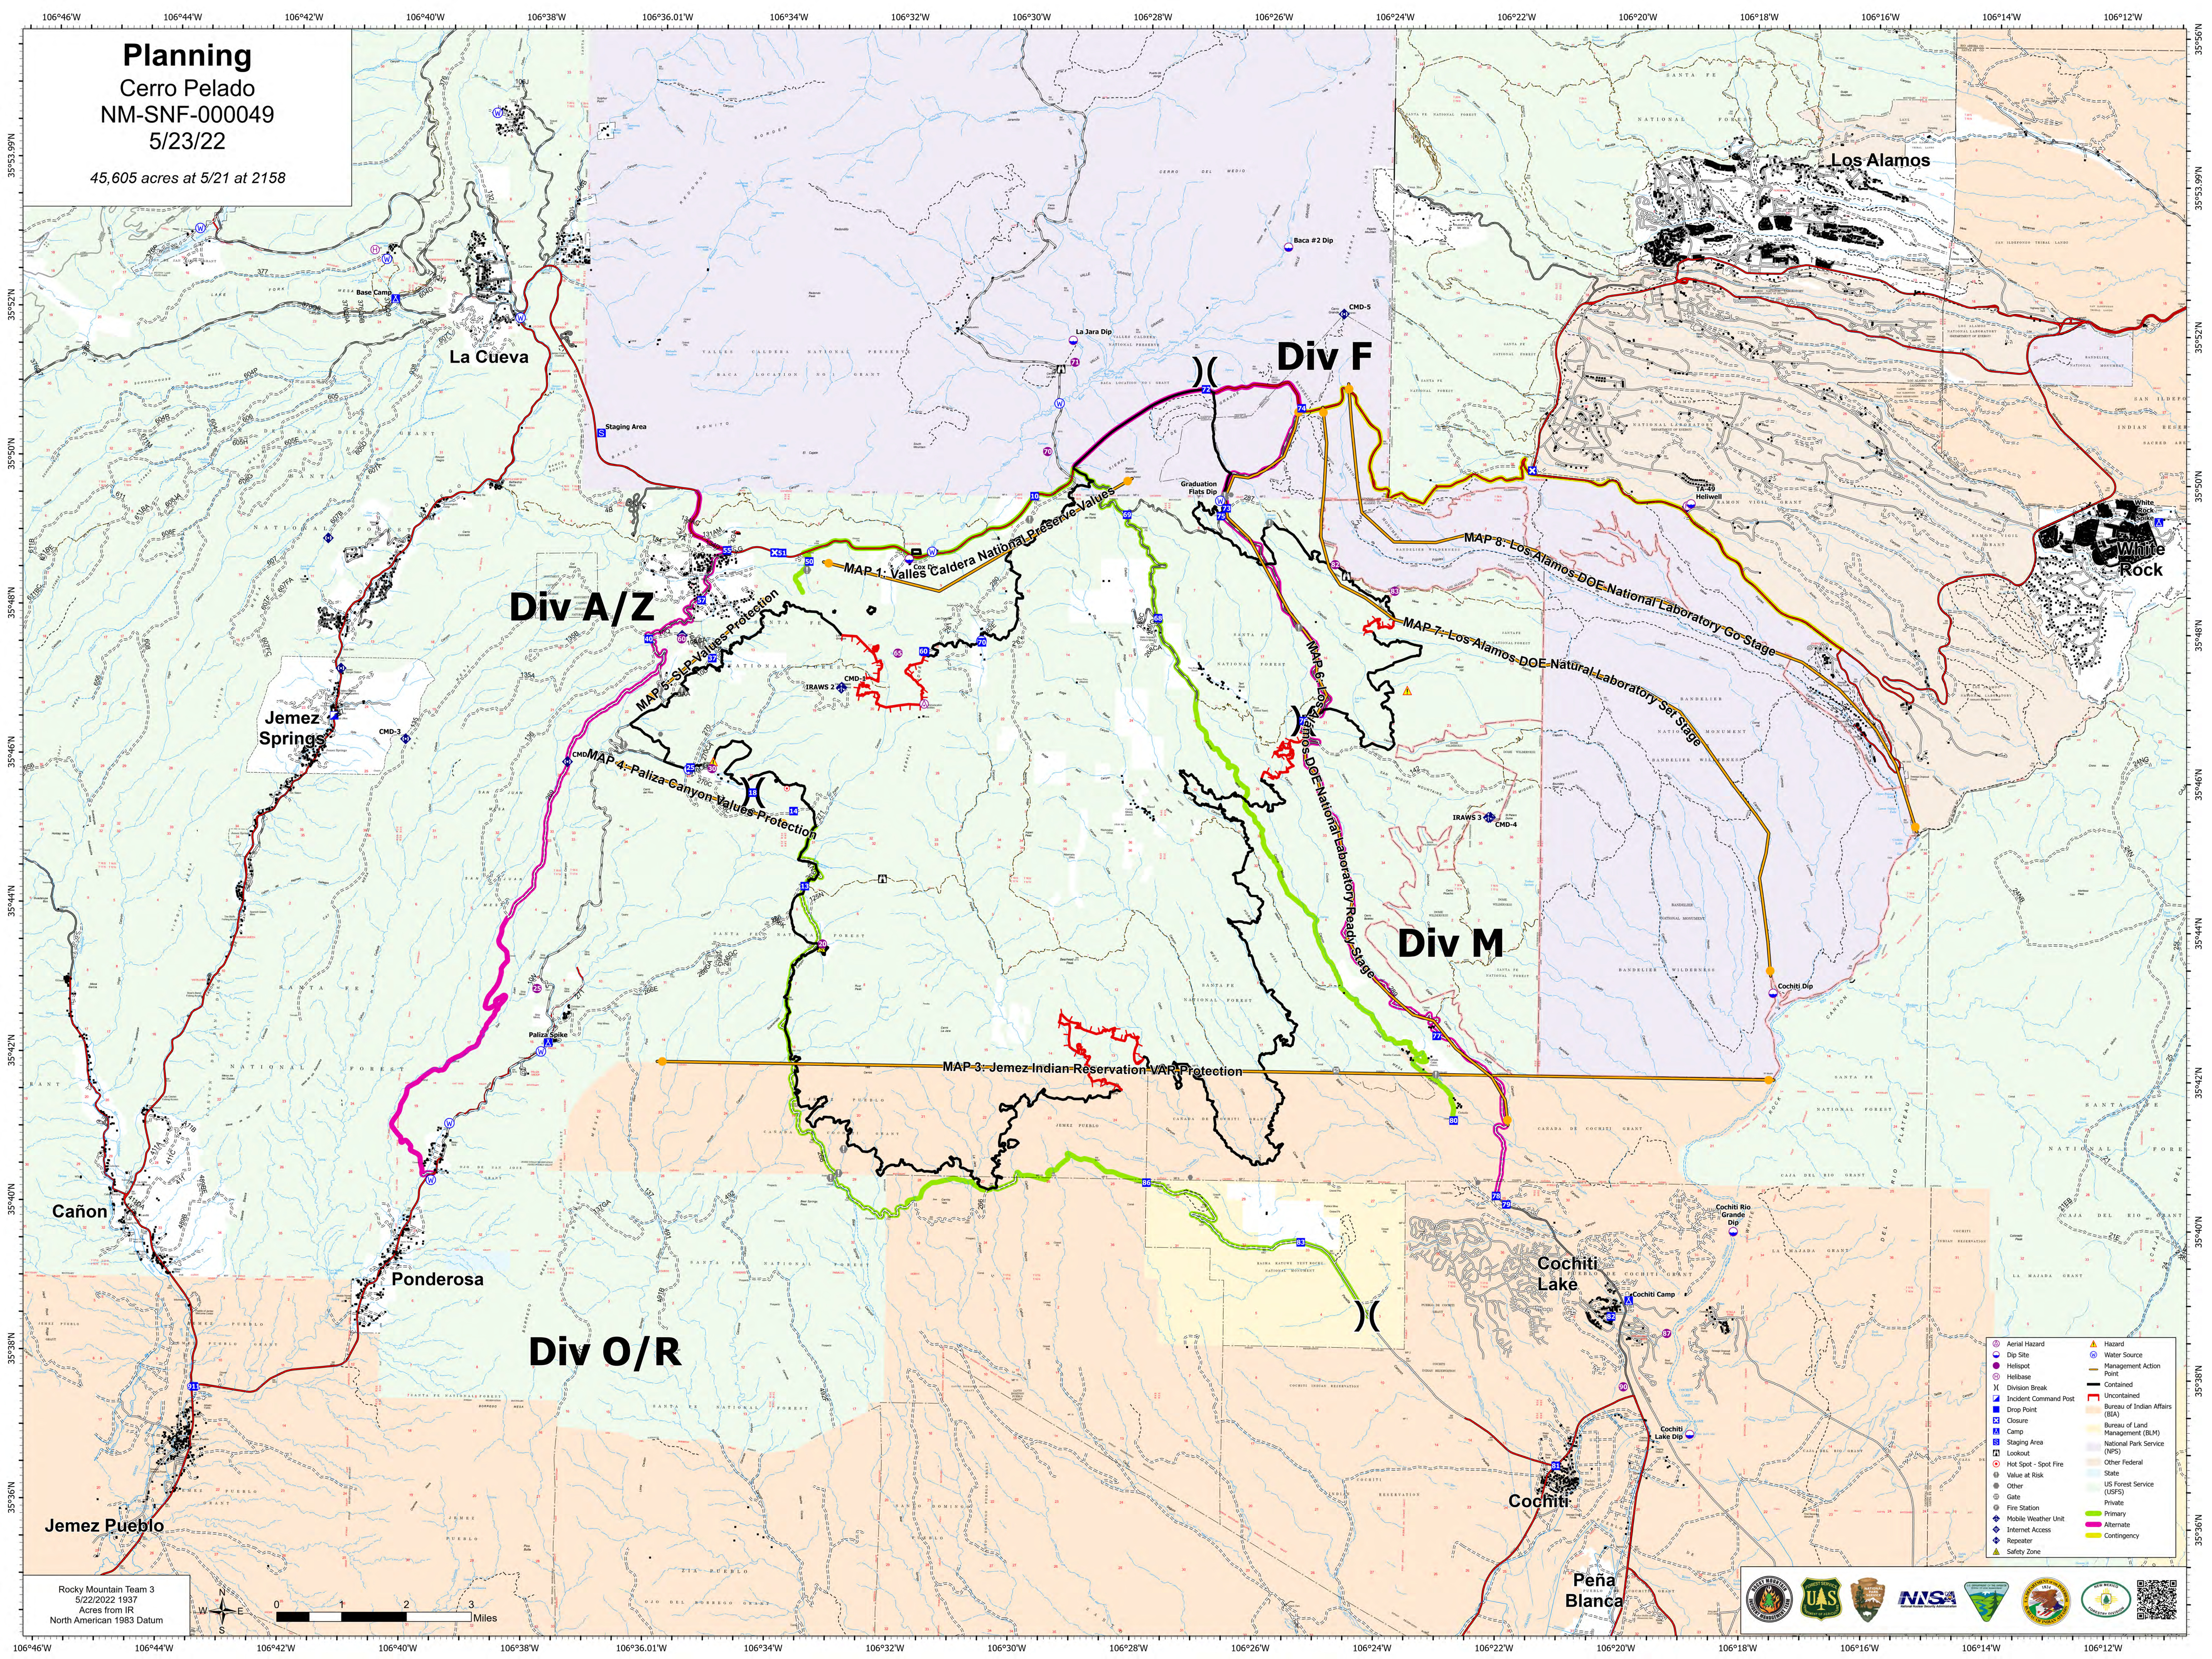

Planning
 Cerro Pelado
 NM-SNF-000049
 5/23/22
 45,605 acres at 5/21 at 2158

Rocky Mountain Team 3
 5/22/2022 1937
 Acres from IR
 North American 1983 Datum