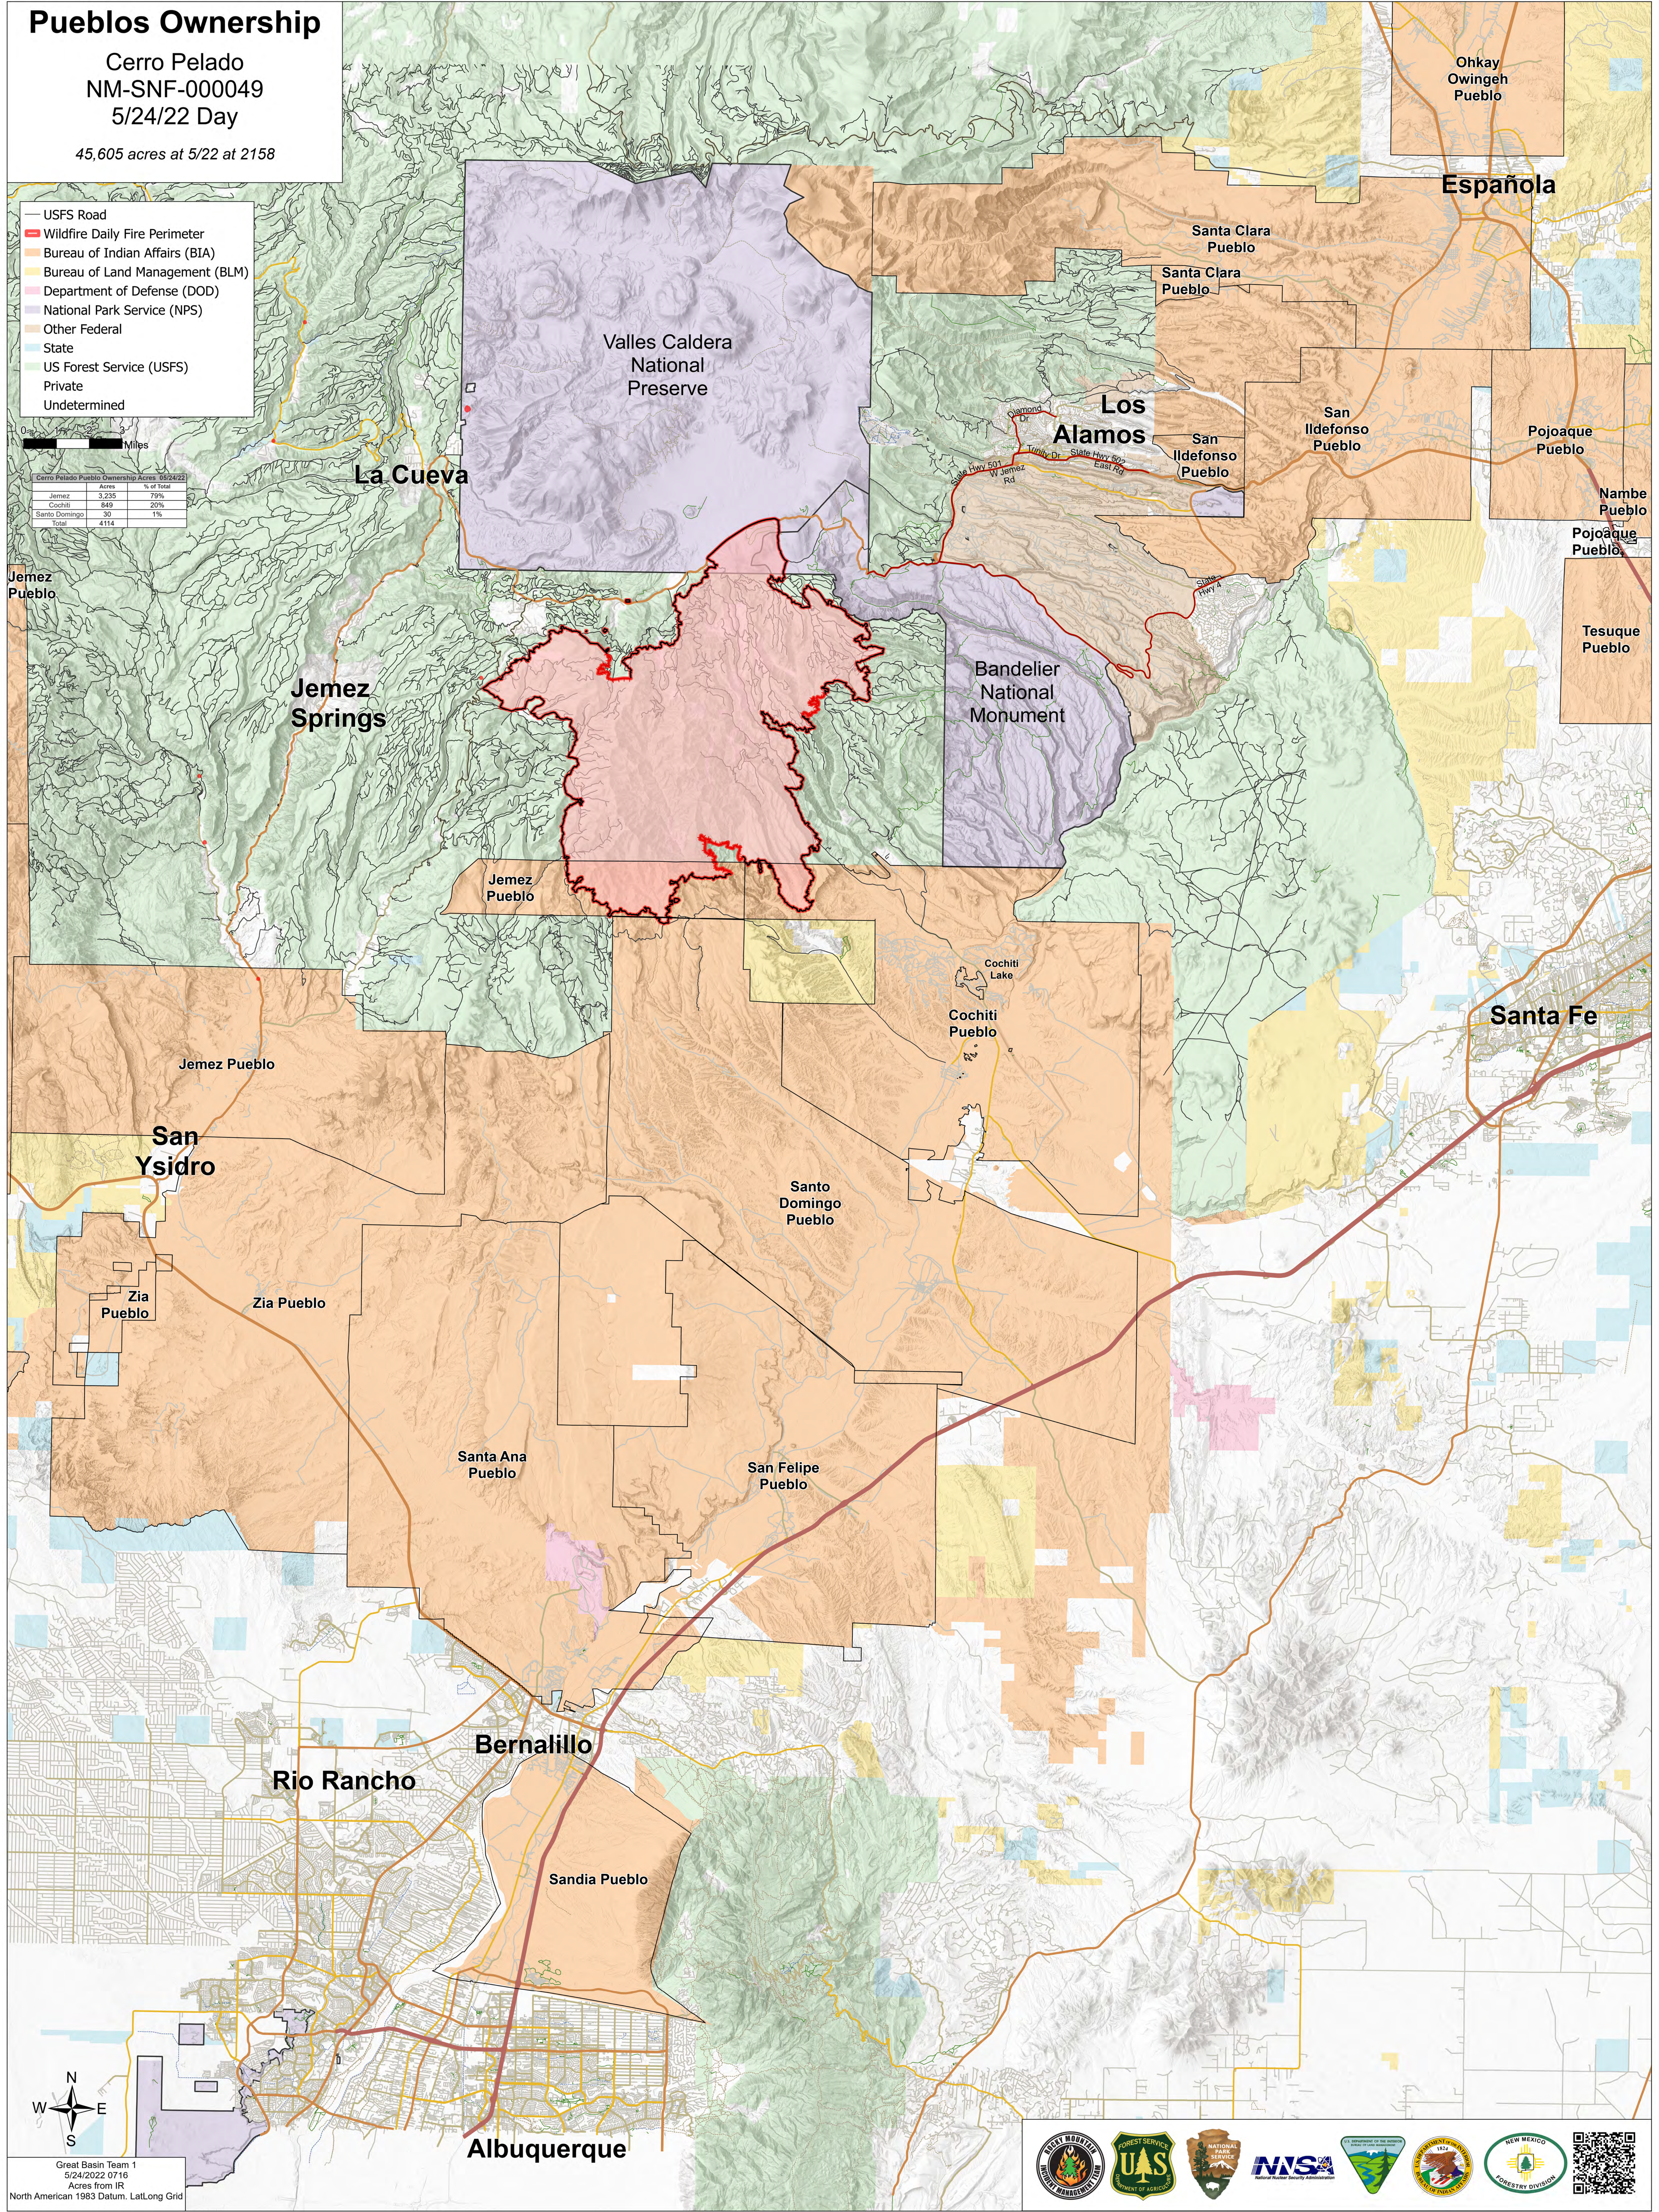

Pueblos Ownership

Cerro Pelado
 NM-SNF-000049
 5/24/22 Day

45,605 acres at 5/22 at 2158

- USFS Road
- Wildfire Daily Fire Perimeter
- Bureau of Indian Affairs (BIA)
- Bureau of Land Management (BLM)
- Department of Defense (DOD)
- National Park Service (NPS)
- Other Federal
- State
- US Forest Service (USFS)
- Private
- Undetermined

0 1 2 Miles

Cerro Pelado Pueblo Ownership Acres 5/24/22		
	Acres	% of Total
Jemez	3,235	79%
Cochiti	849	20%
Santo Domingo	30	1%
Total	4114	

Great Basin Team 1
 5/24/2022 0716
 Acres from IR
 North American 1983 Datum, Lat/Long Grid