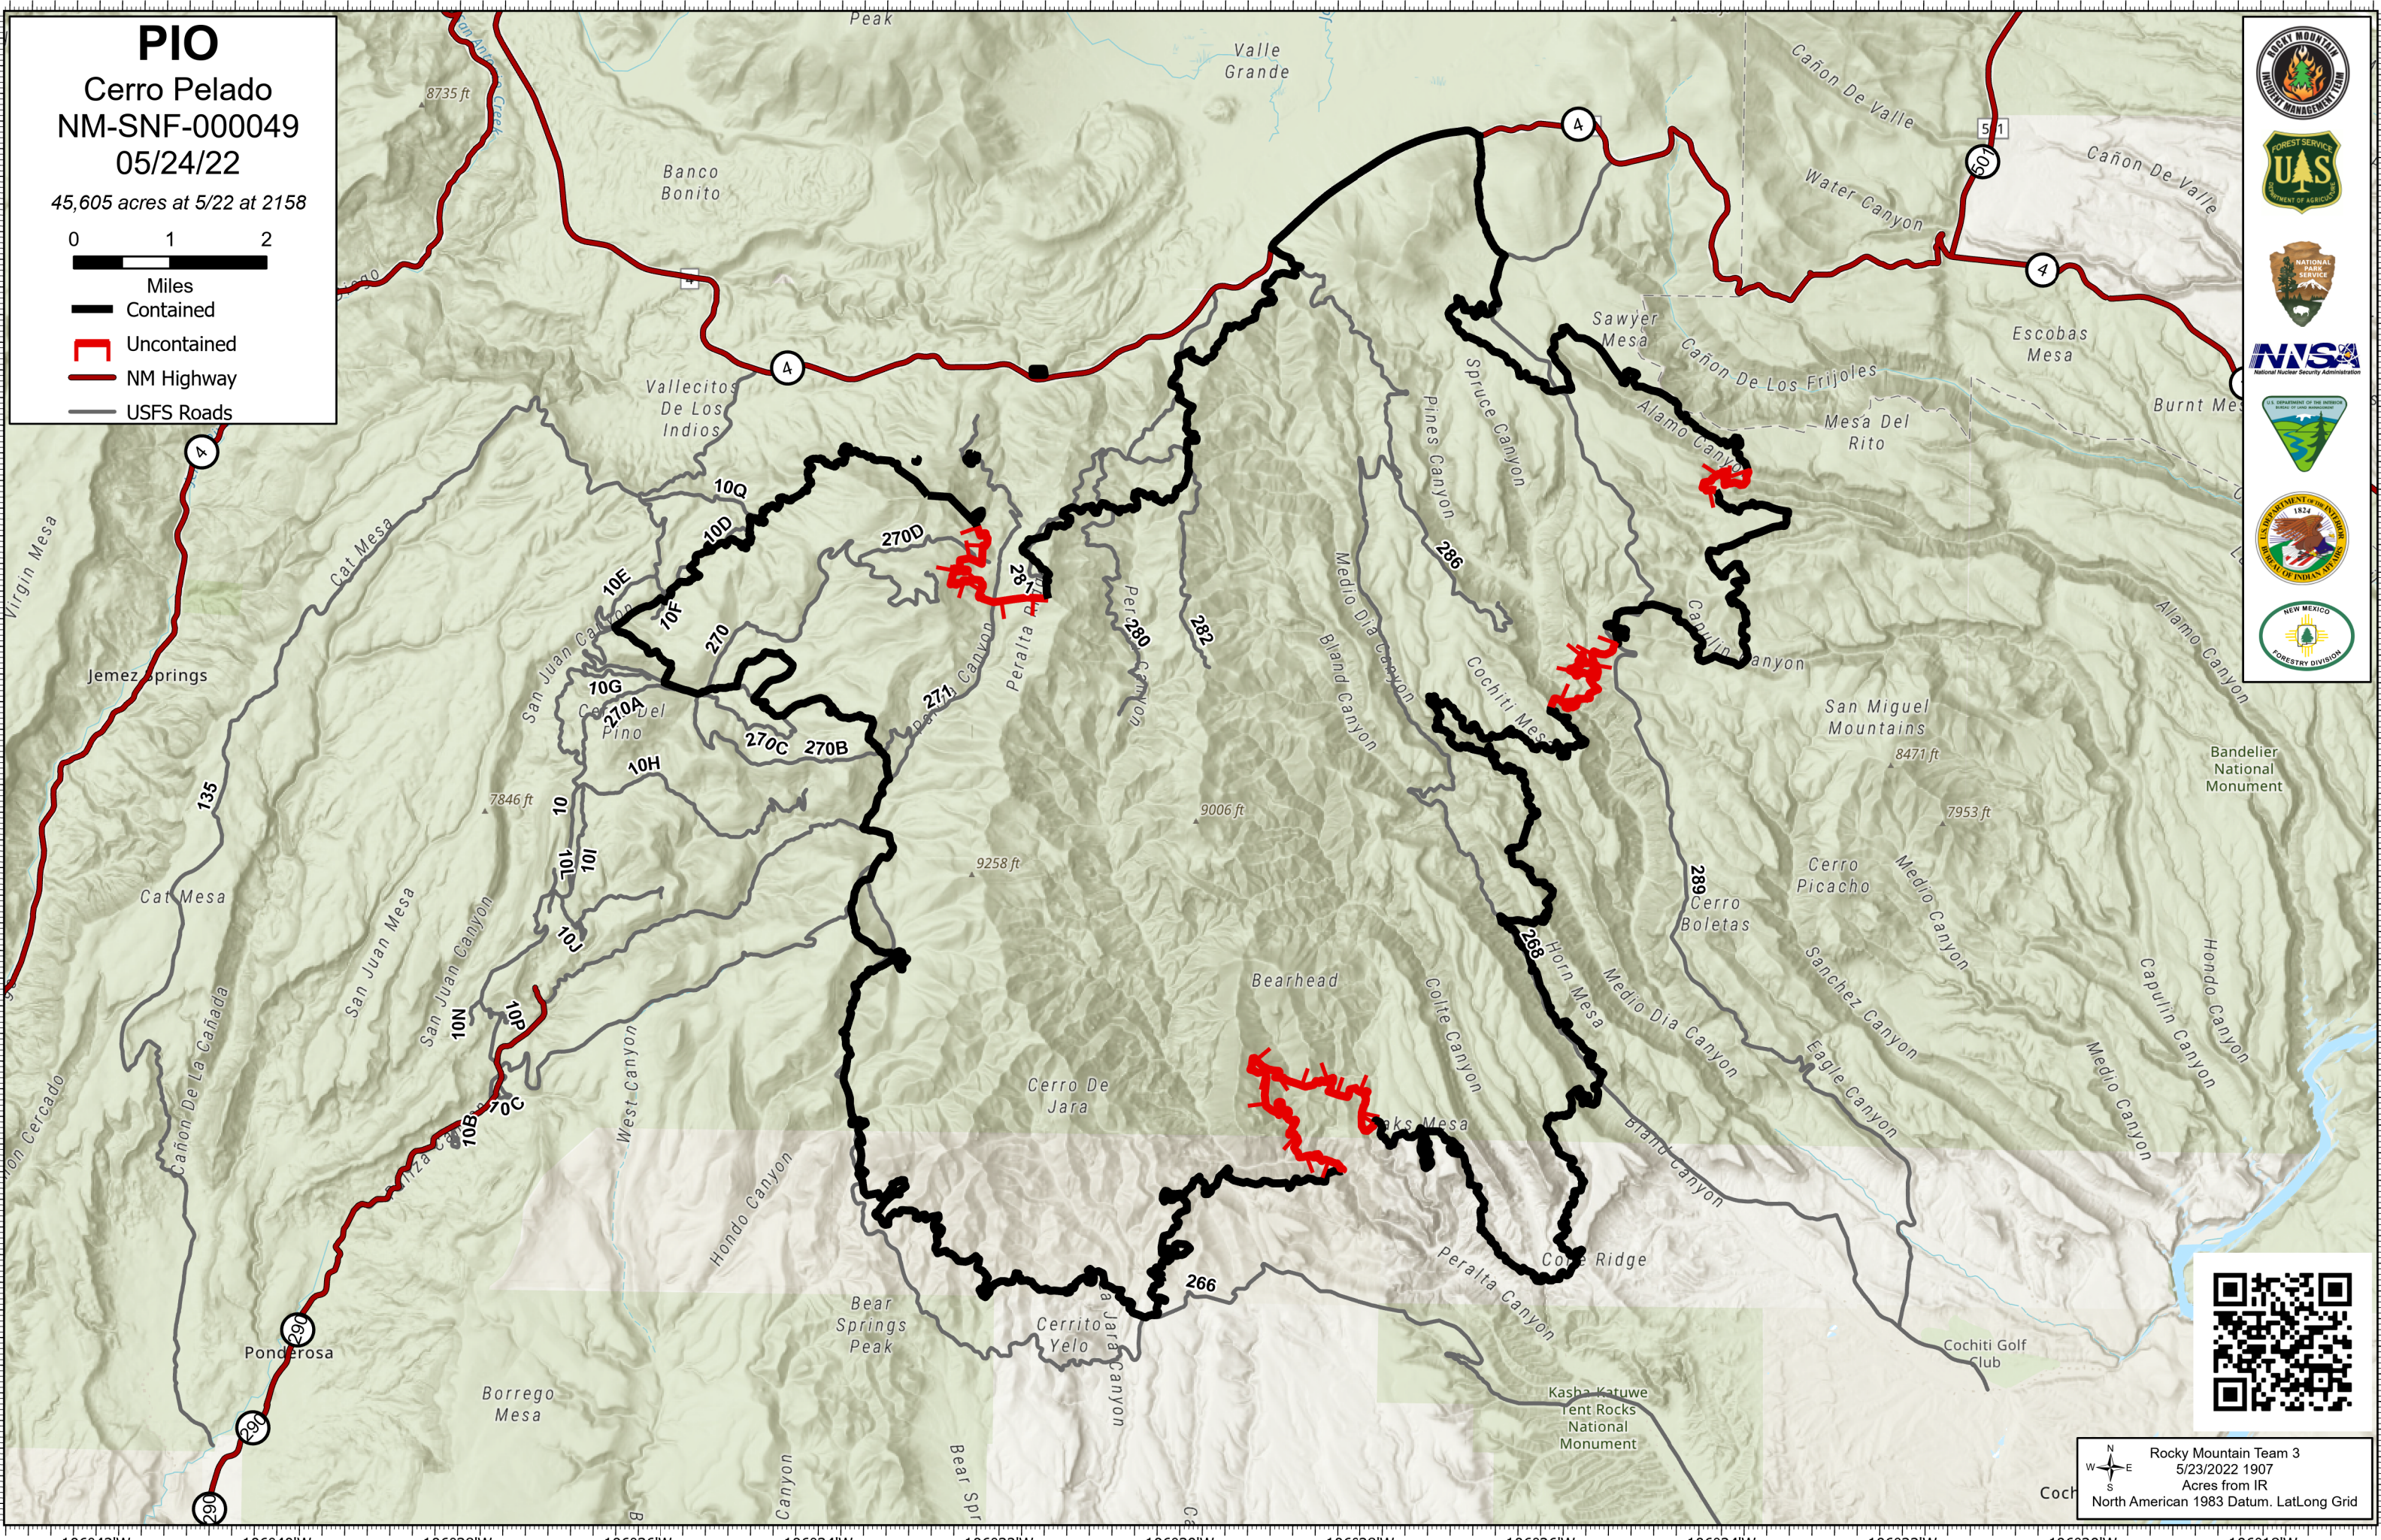

**PIO**  
**Cerro Pelado**  
**NM-SNF-000049**  
**05/24/22**  
 45,605 acres at 5/22 at 2158

0 1 2  
 Miles

Contained  
 Uncontained  
 NM Highway  
 USFS Roads

Rocky Mountain Team 3  
 5/23/2022 1907  
 Acres from IR  
 North American 1983 Datum. LatLong Grid