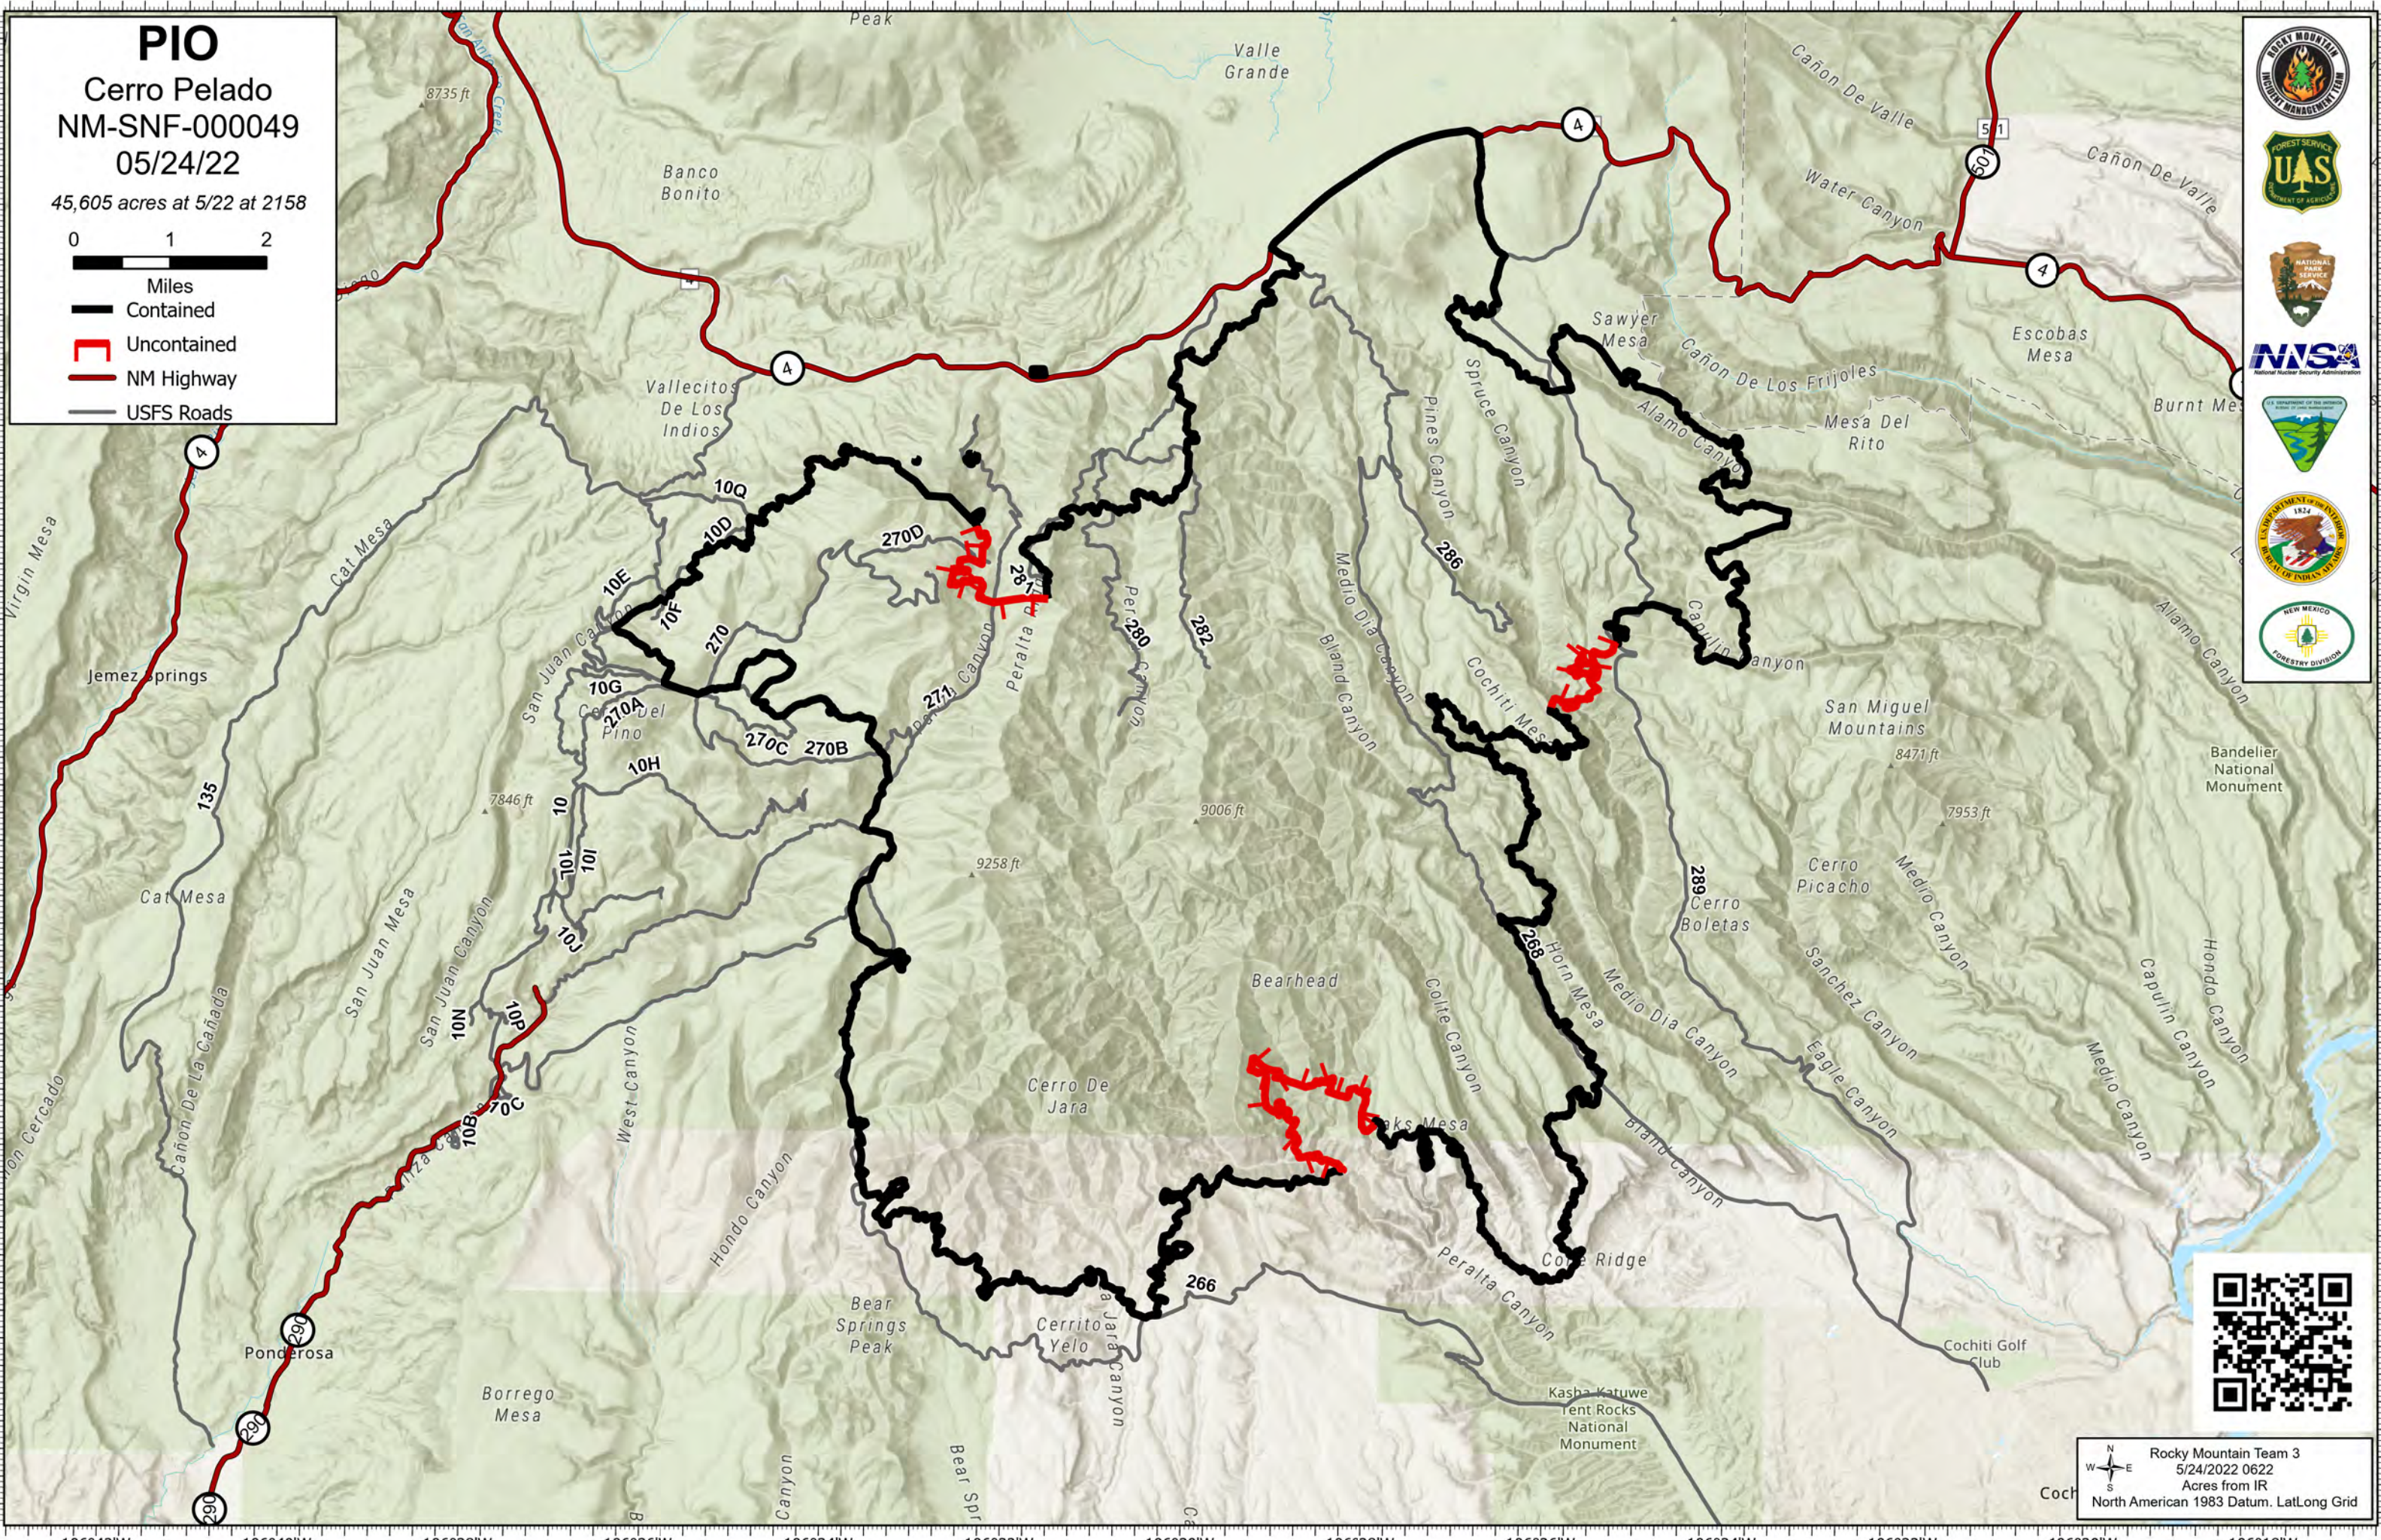

PIO
Cerro Pelado
NM-SNF-000049
05/24/22
 45,605 acres at 5/22 at 2158

0 1 2
 Miles

— Contained
 — Uncontained
 — NM Highway
 — USFS Roads

Rocky Mountain Team 3
 5/24/2022 0622
 Acres from IR
 North American 1983 Datum. LatLong Grid