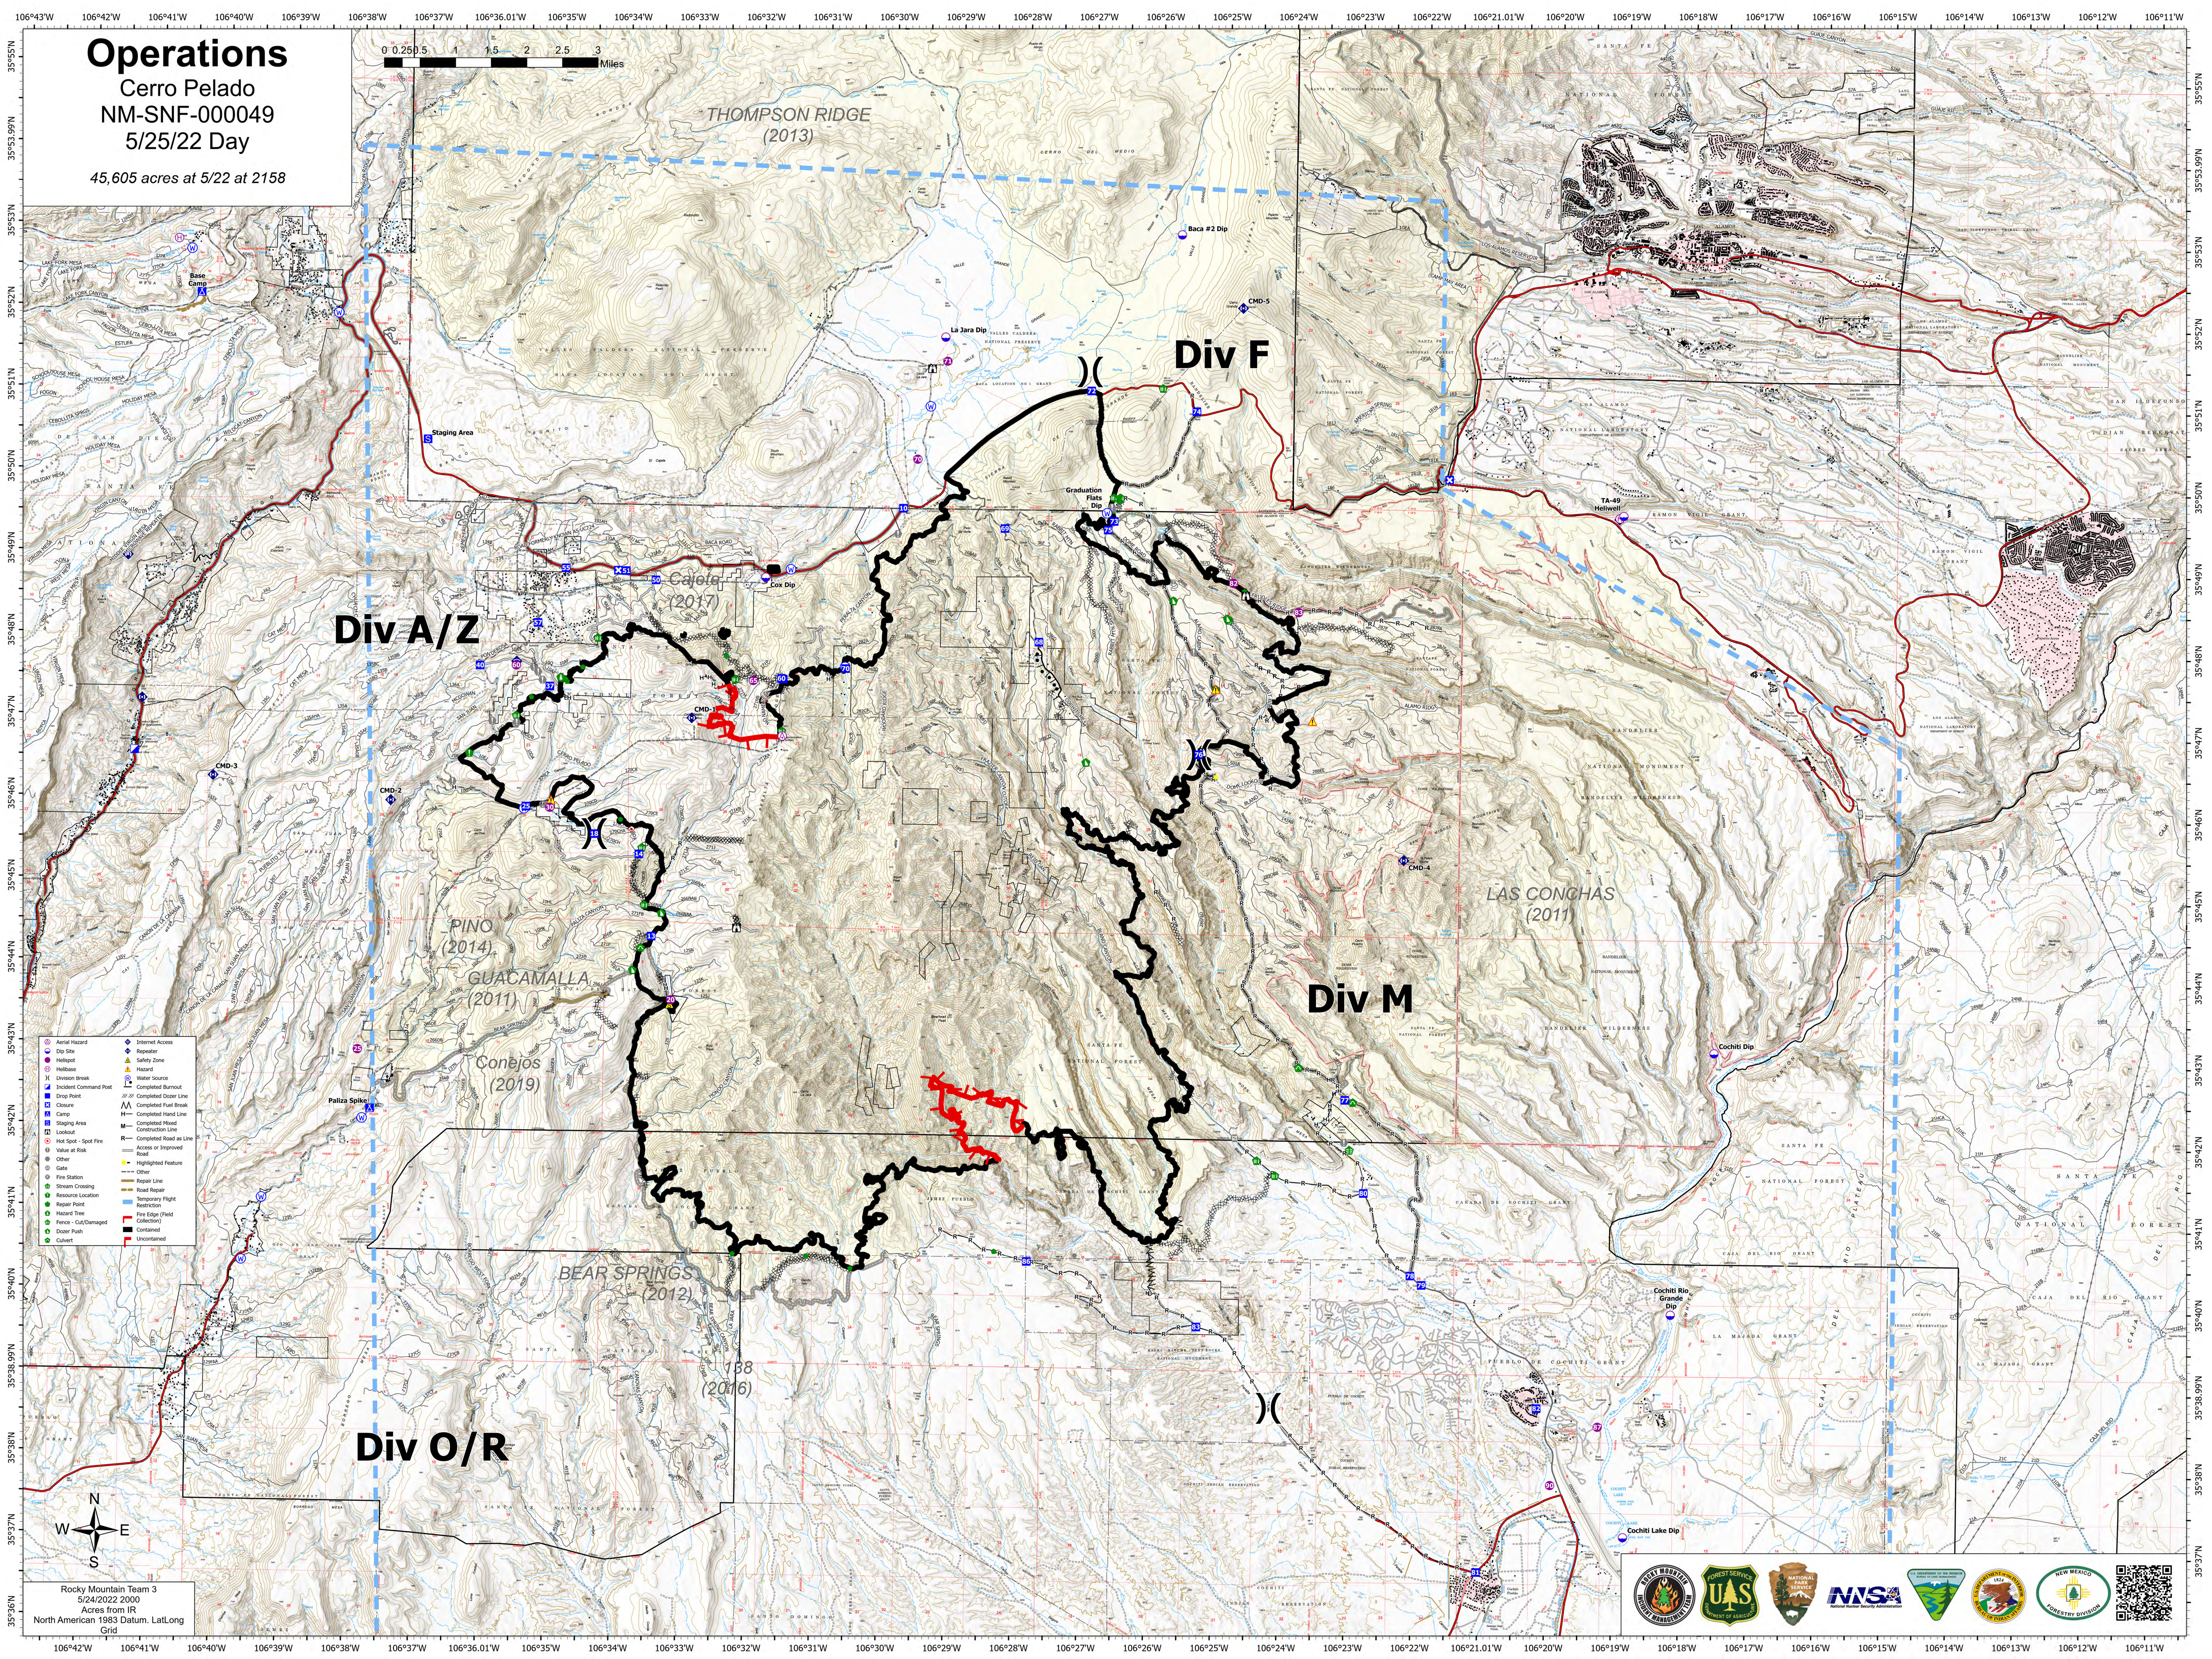

Operations

Cerro Pelado
NM-SNF-000049
5/25/22 Day
45,605 acres at 5/22 at 2158

Div A/Z

Div F

Div M

Div O/R

Rocky Mountain Team 3
5/24/2022 2000
Acres from IR
North American 1983 Datum, Lat/Long Grid