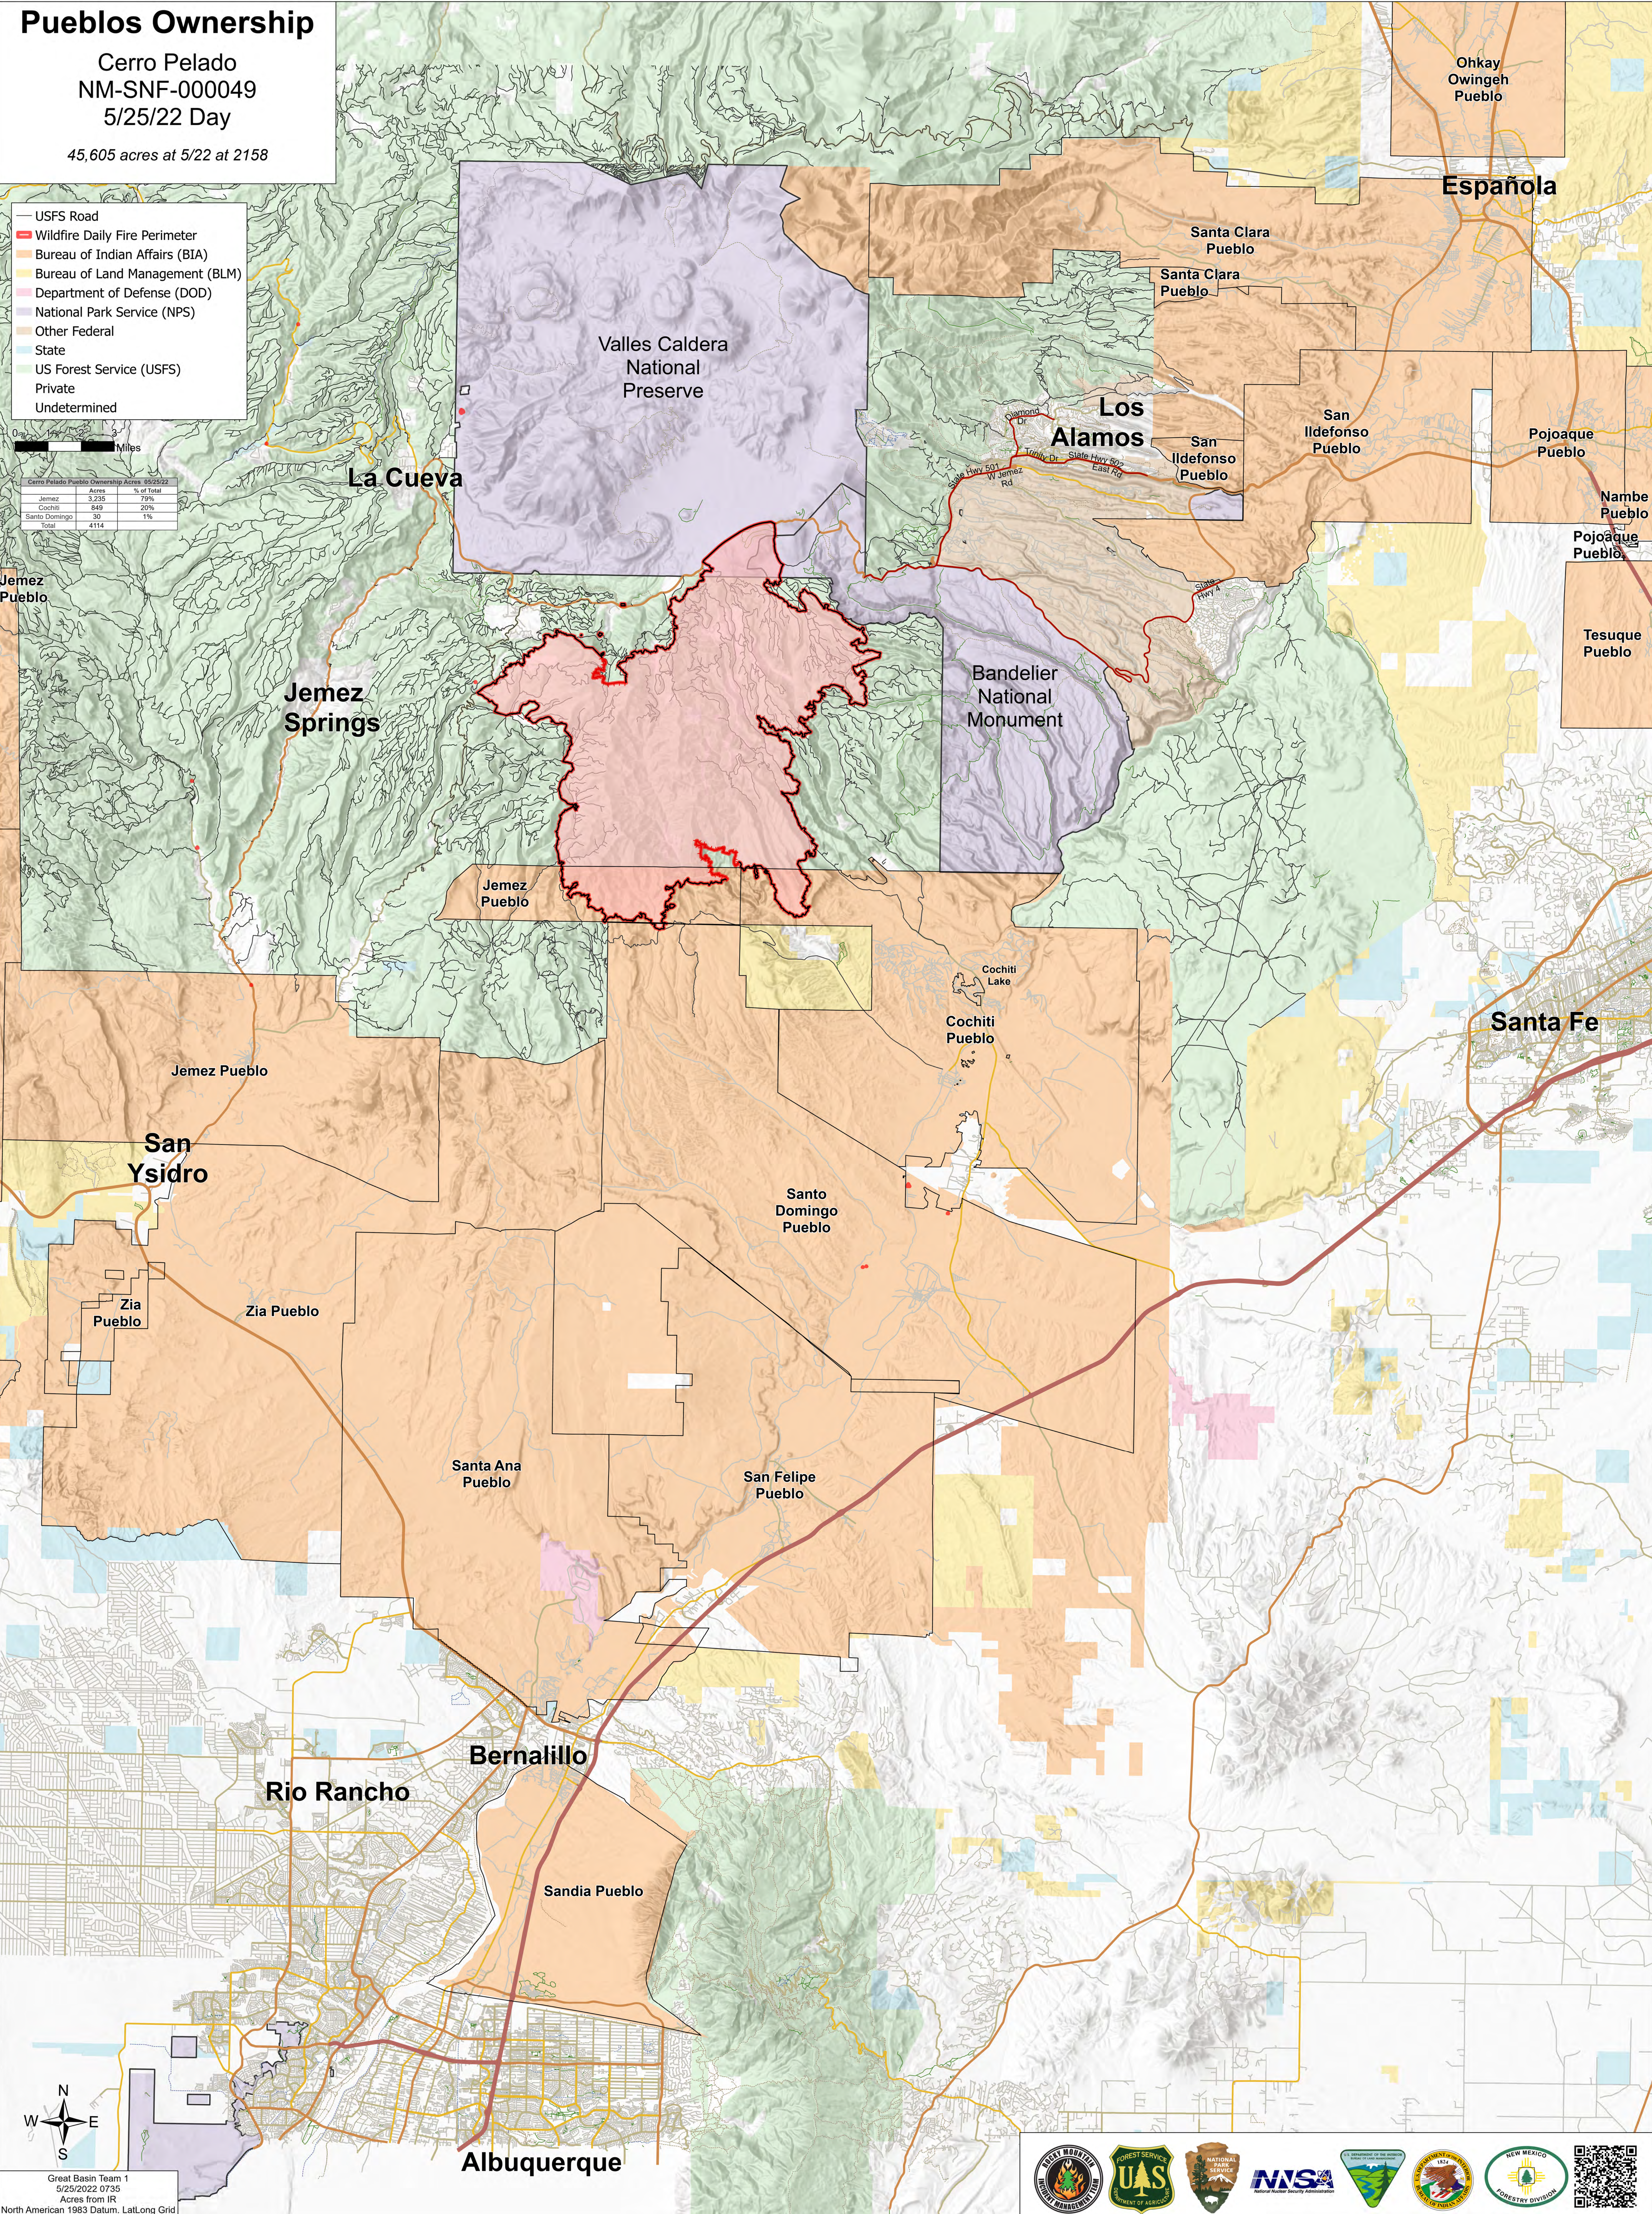

Pueblos Ownership

Cerro Pelado
NM-SNF-000049
5/25/22 Day

45,605 acres at 5/22 at 2158

- USFS Road
- Wildfire Daily Fire Perimeter
- Bureau of Indian Affairs (BIA)
- Bureau of Land Management (BLM)
- Department of Defense (DOD)
- National Park Service (NPS)
- Other Federal
- State
- US Forest Service (USFS)
- Private
- Undetermined

Cerro Pelado Pueblo Ownership Acres 05/25/22		
	Acres	% of Total
Jemez	3,235	79%
Cochiti	949	20%
Santo Domingo	30	1%
Total	4114	

Great Basin Team 1
5/25/2022 0735
Acres from IR
North American 1983 Datum, Lat/Long Grid