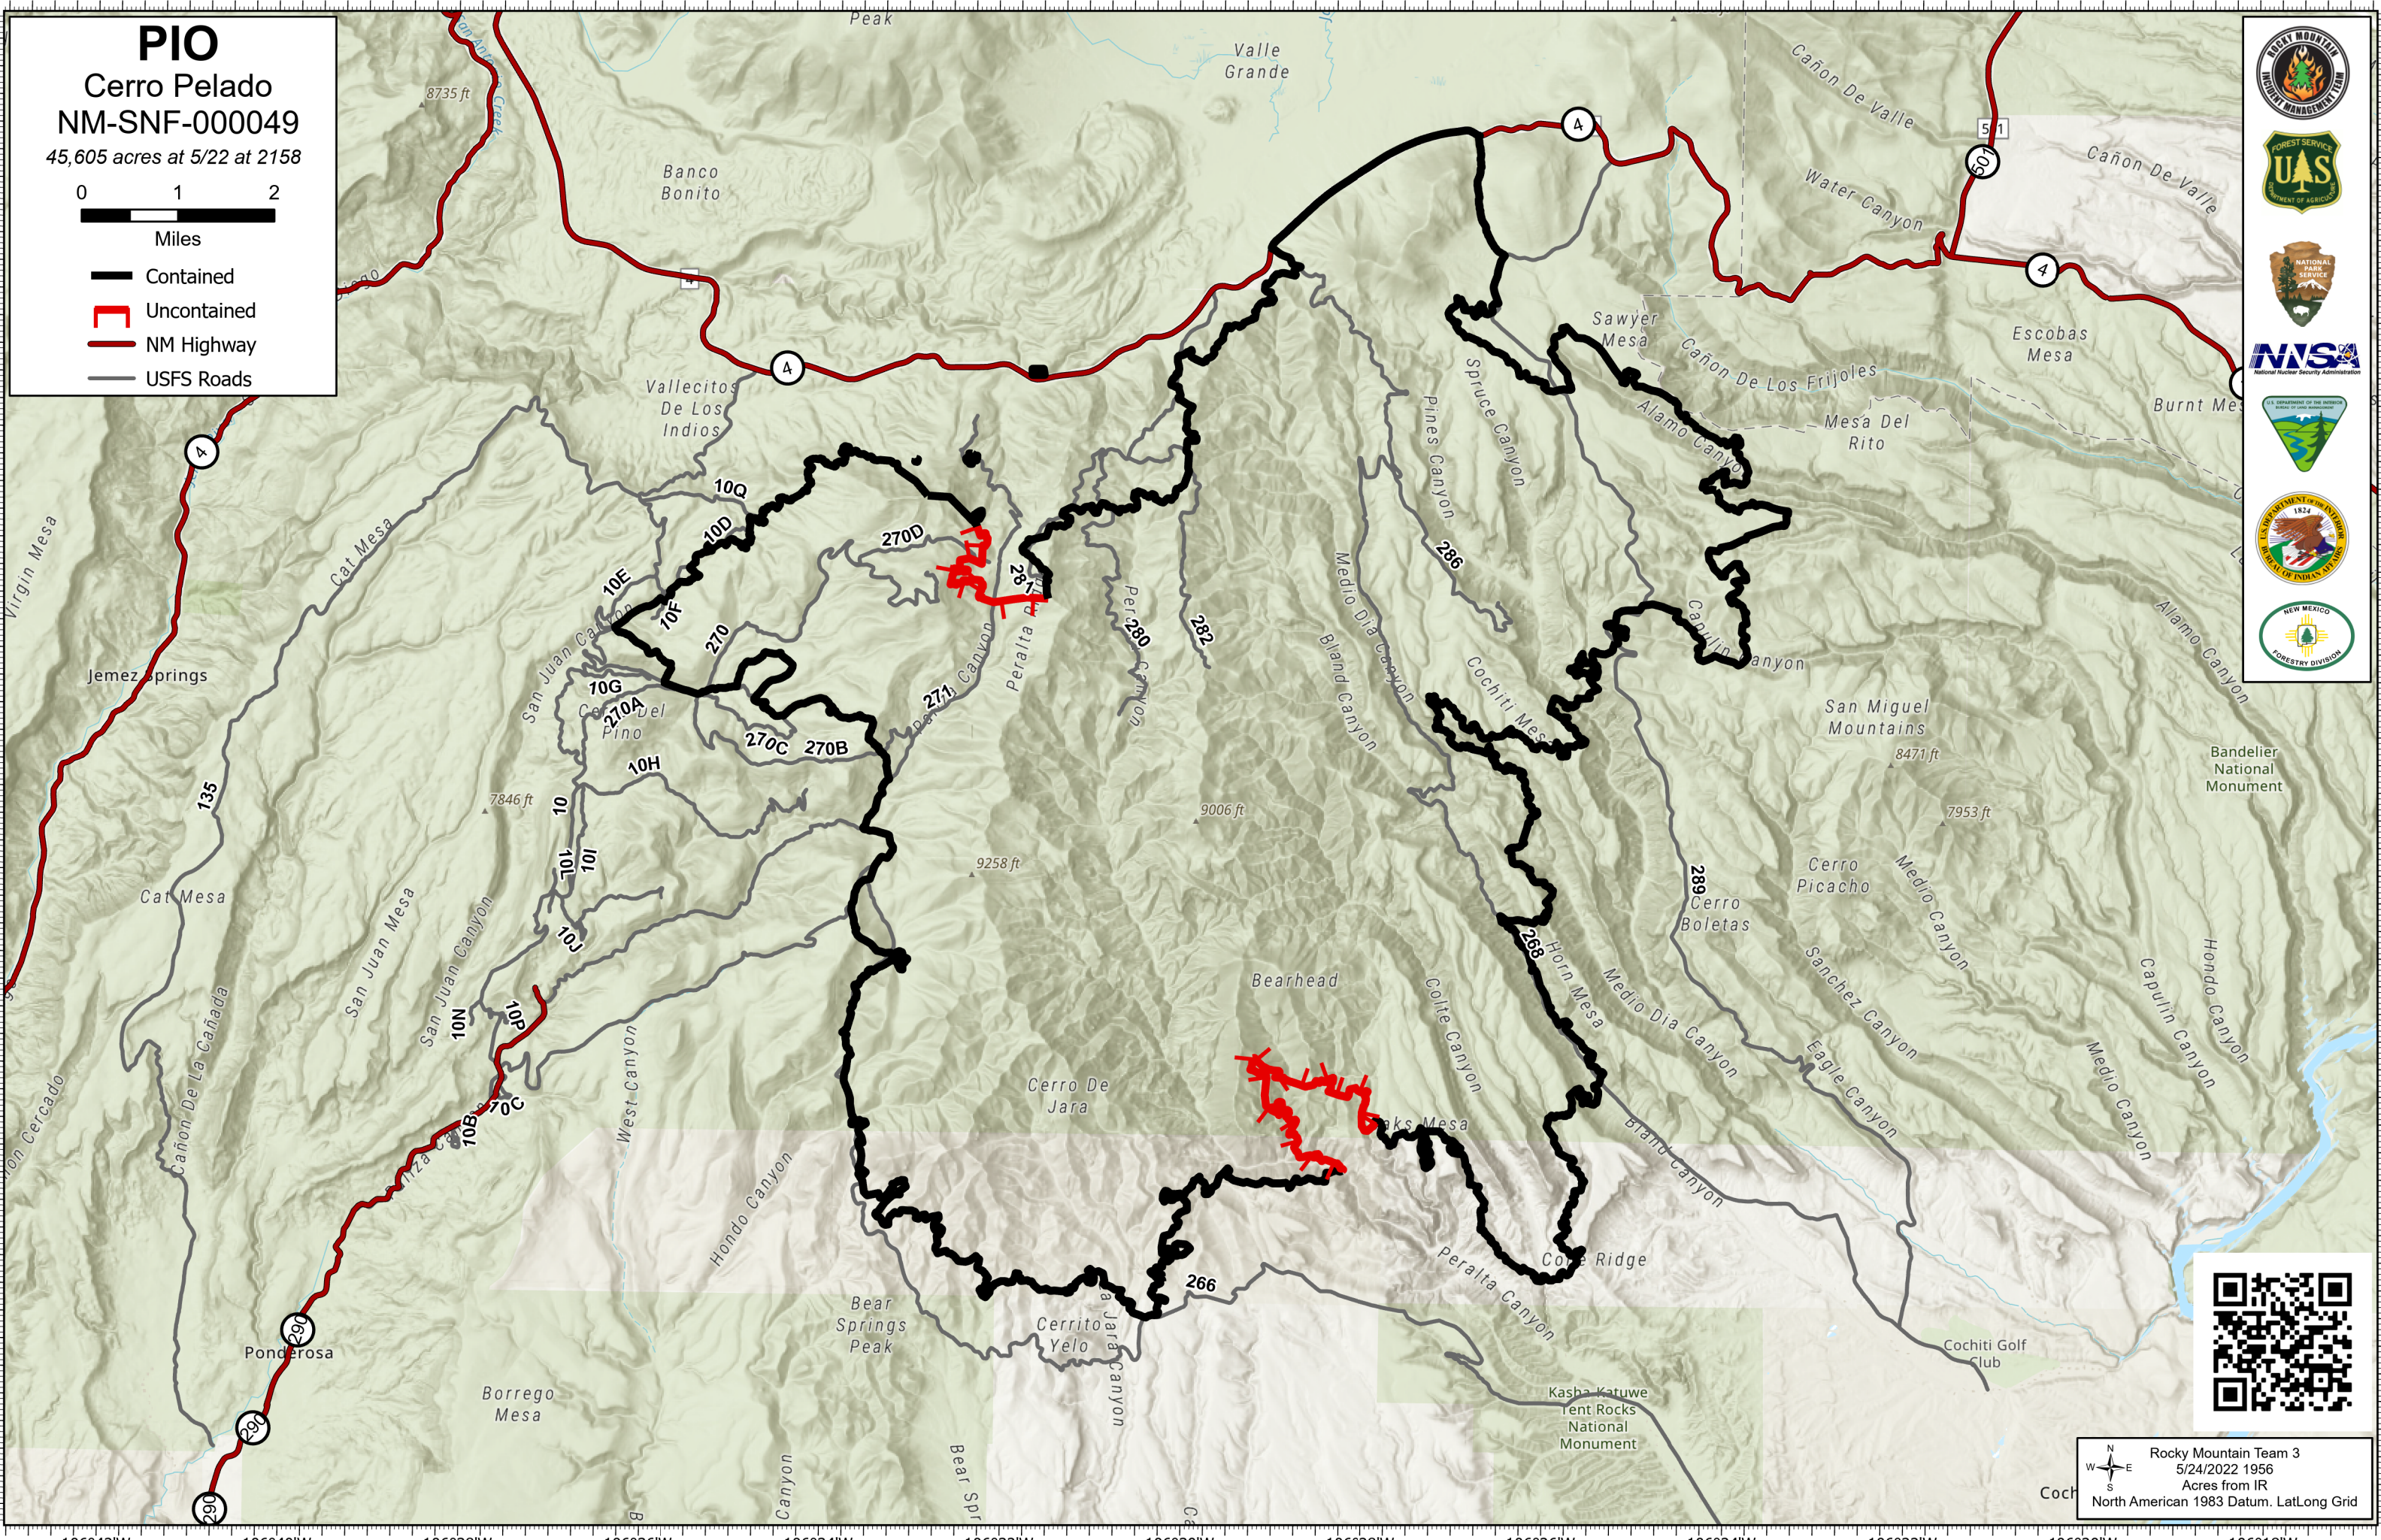

PIO
Cerro Pelado
NM-SNF-000049
 45,605 acres at 5/22 at 2158

Miles

- Contained
- Uncontained
- NM Highway
- USFS Roads

Rocky Mountain Team 3
 5/24/2022 1956
 Acres from IR
 North American 1983 Datum. LatLong Grid