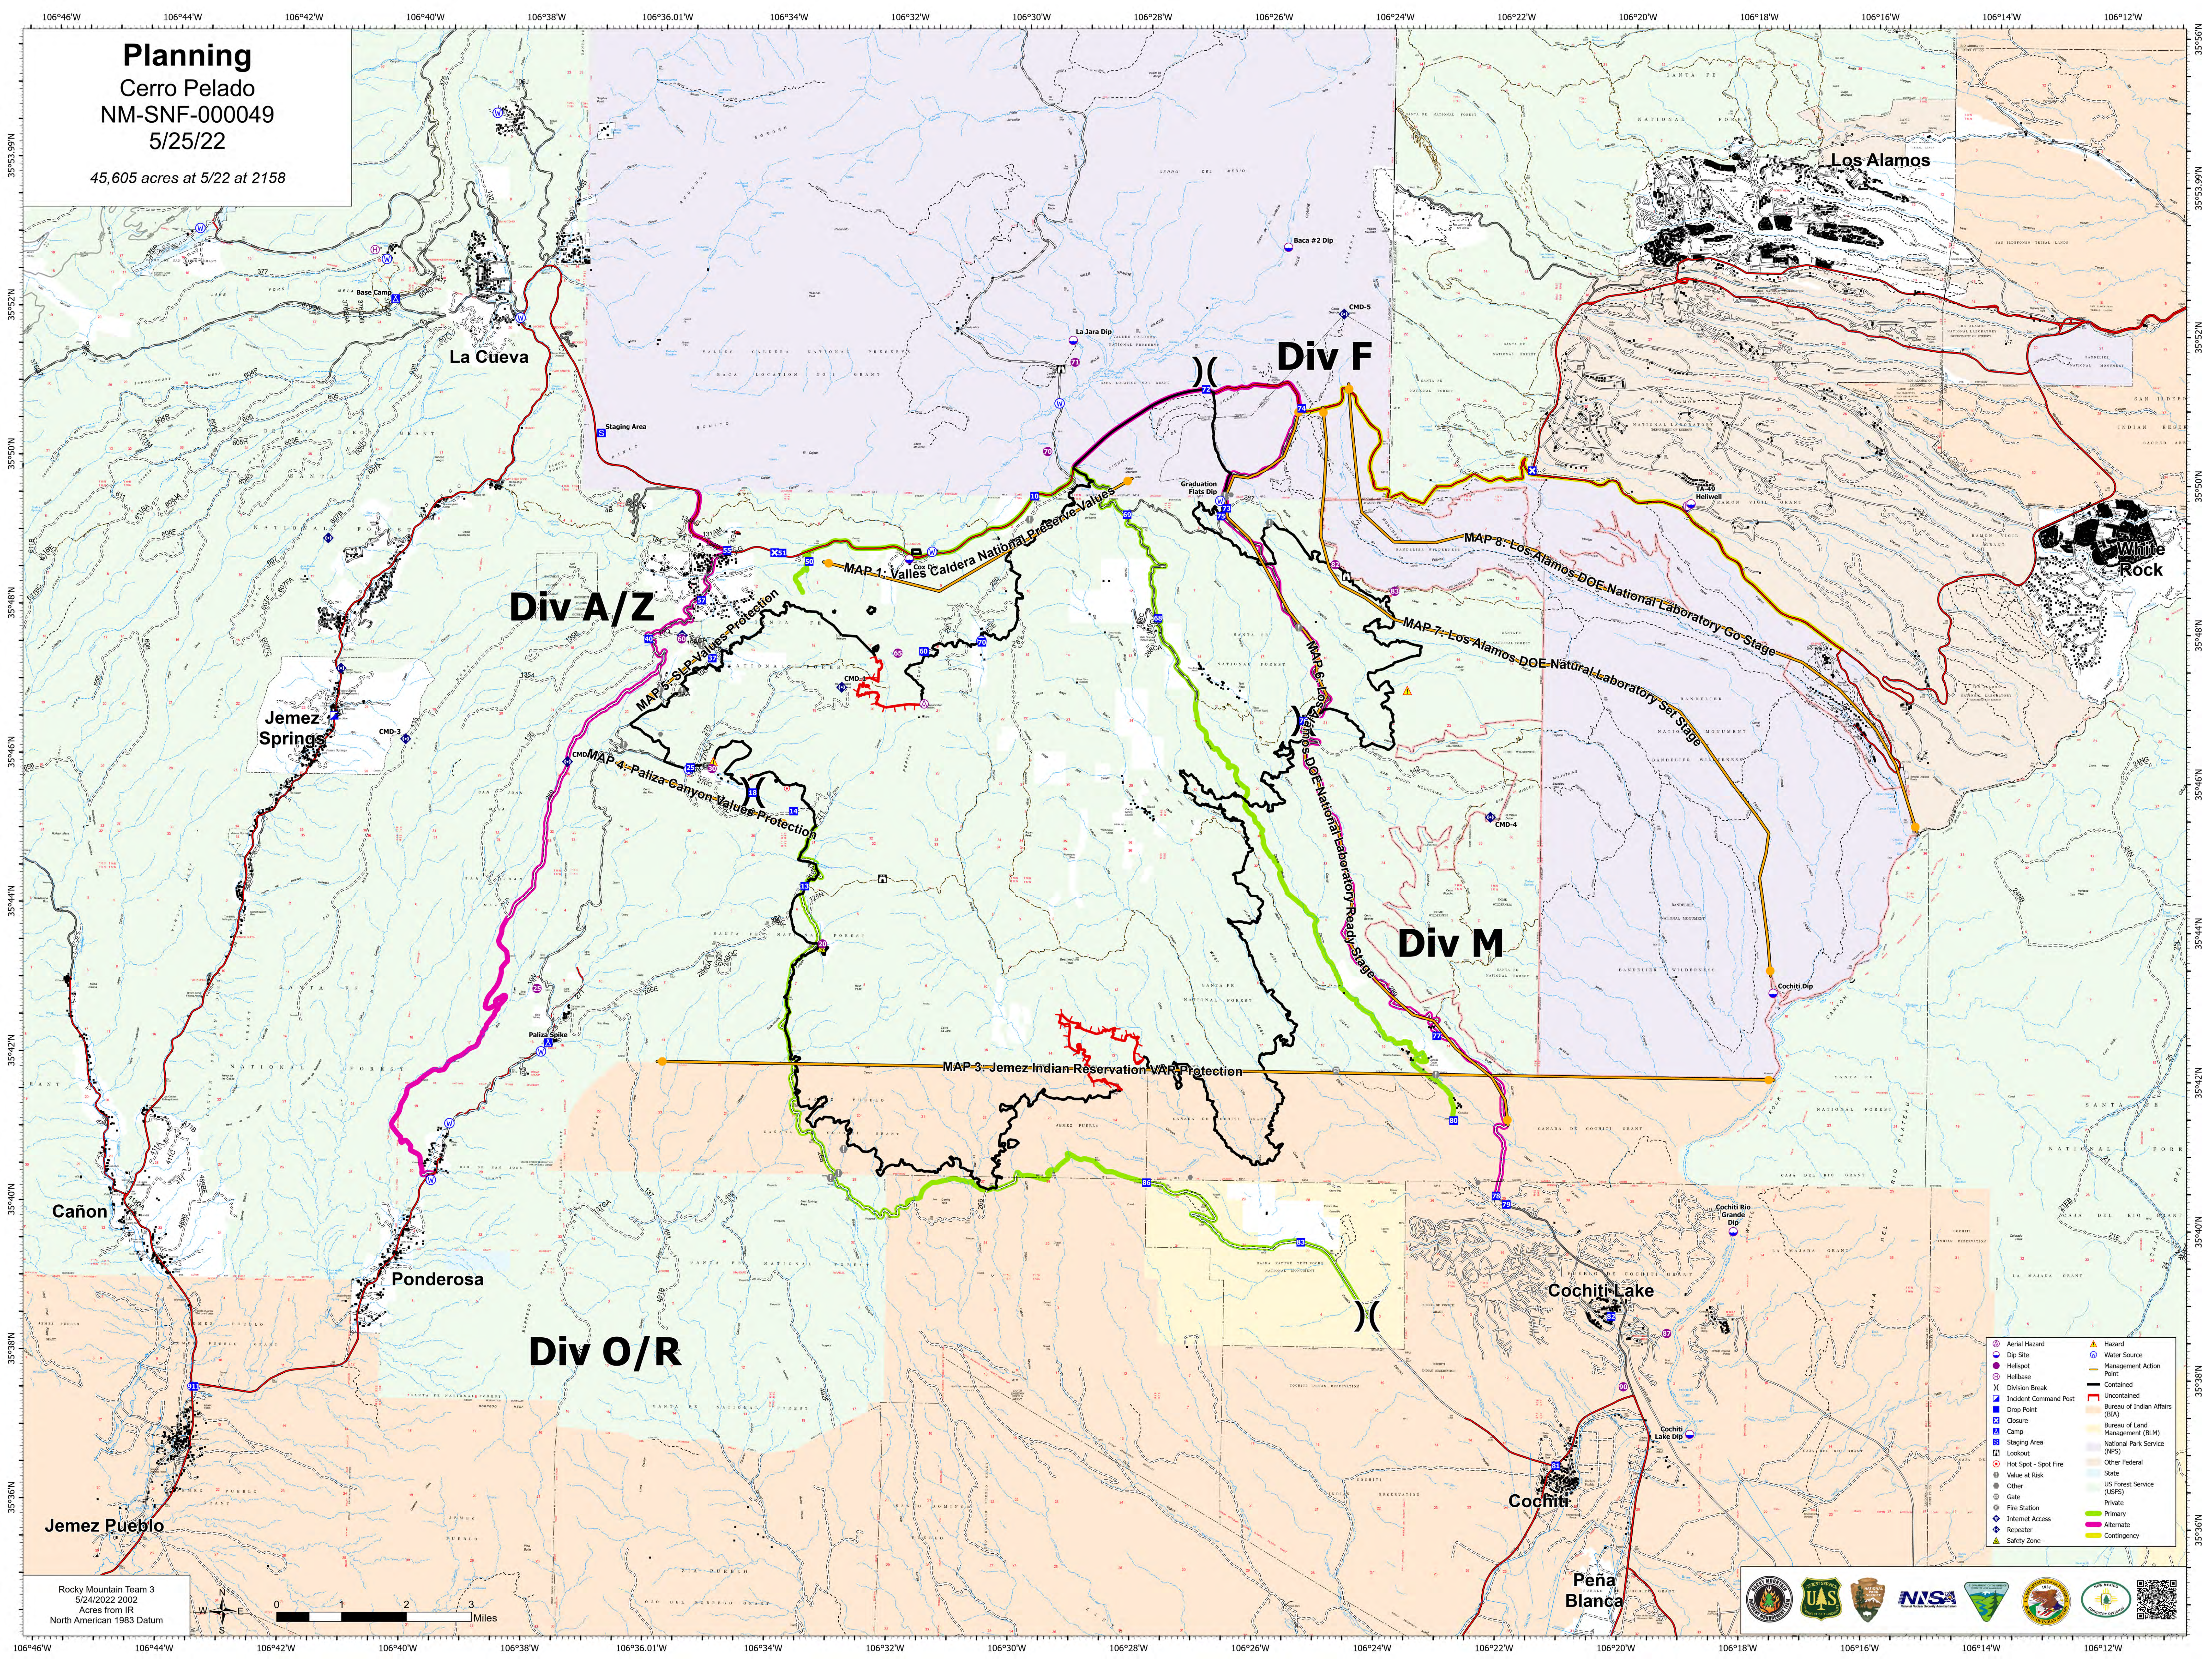

**Planning**  
 Cerro Pelado  
 NM-SNF-000049  
 5/25/22  
 45,605 acres at 5/22 at 2158

- Aerial Hazard
- Dip Site
- Helibase
- Incident Command Post
- Drop Point
- Staging Area
- Lockout
- Hot Spot - Spot Fire
- Value at Risk
- Other
- Gate
- Fire Station
- Repeater
- Safety Zone
- Water Source
- Management Action Point
- Contained
- Uncontained
- Bureau of Indian Affairs (BIA)
- Bureau of Land Management (BLM)
- National Park Service (NPS)
- Other Federal
- State
- US Forest Service (USFS)
- Private
- Primary
- Alternate
- Contingency

Rocky Mountain Team 3  
 5/24/2022 2002  
 Acres from IR  
 North American 1983 Datum