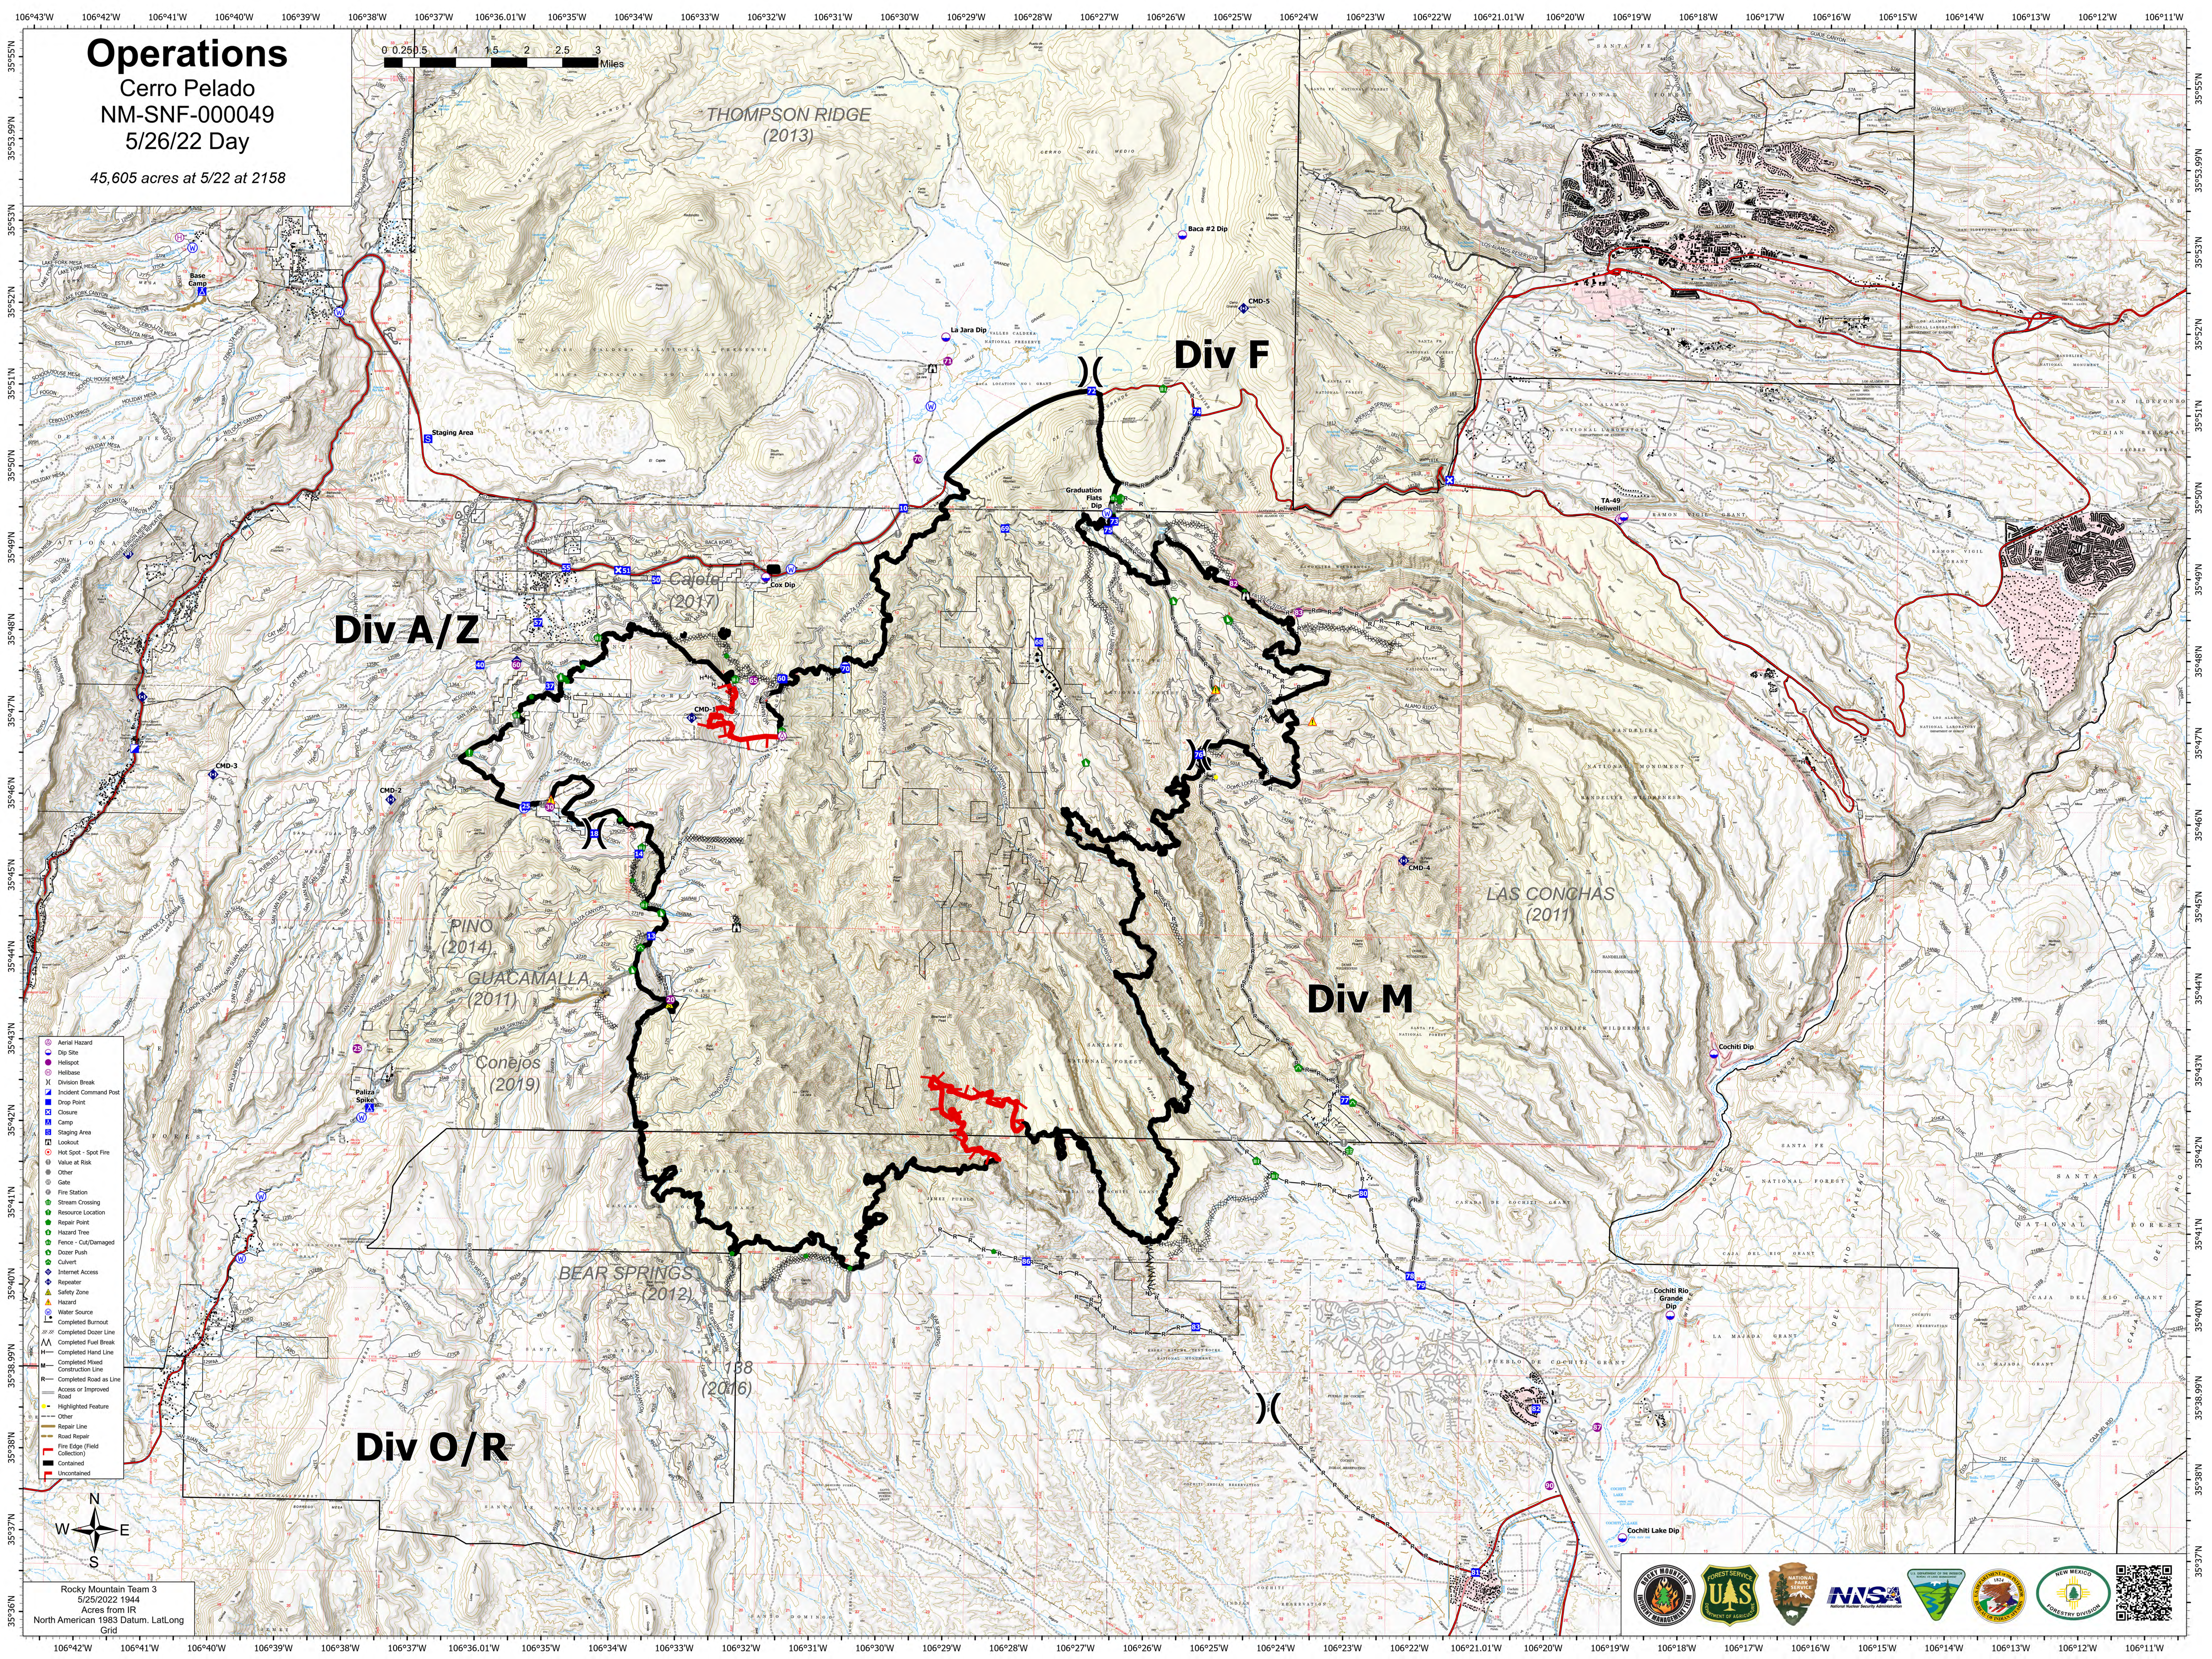

Operations

Cerro Pelado
NM-SNF-000049
5/26/22 Day

45,605 acres at 5/22 at 2158

Div A/Z

Div F

Div M

Div O/R

- Aerial Hazard
- Hot Spot
- Hellspot
- Hellbase
- Division Break
- Incident Command Post
- Drop Point
- Closure
- Camp
- Staging Area
- Lookout
- Hot Spot - Sppt Fire
- Value at Risk
- Other
- Gate
- Fire Station
- Stream Crossing
- Resource Location
- Repair Point
- Hazard Tree
- Fence - CU/Damaged
- Dzer Push
- Culvert
- Internet Access
- Repeater
- Safety Zone
- Hazard
- Water Source
- Completed Burnout
- Completed Dzer Line
- Completed Fuel Break
- Completed Hand Line
- Completed Hand Construction Line
- Completed Road as Line
- Access or Improved Road
- Highlighted Feature
- Other
- Repair Line
- Road Repair
- Fire Edge (Field Collection)
- Contained
- Uncontained

Rocky Mountain Team 3
5/25/2022 1944
Acres From IR
North American 1983 Datum, Lat/Long
Grid