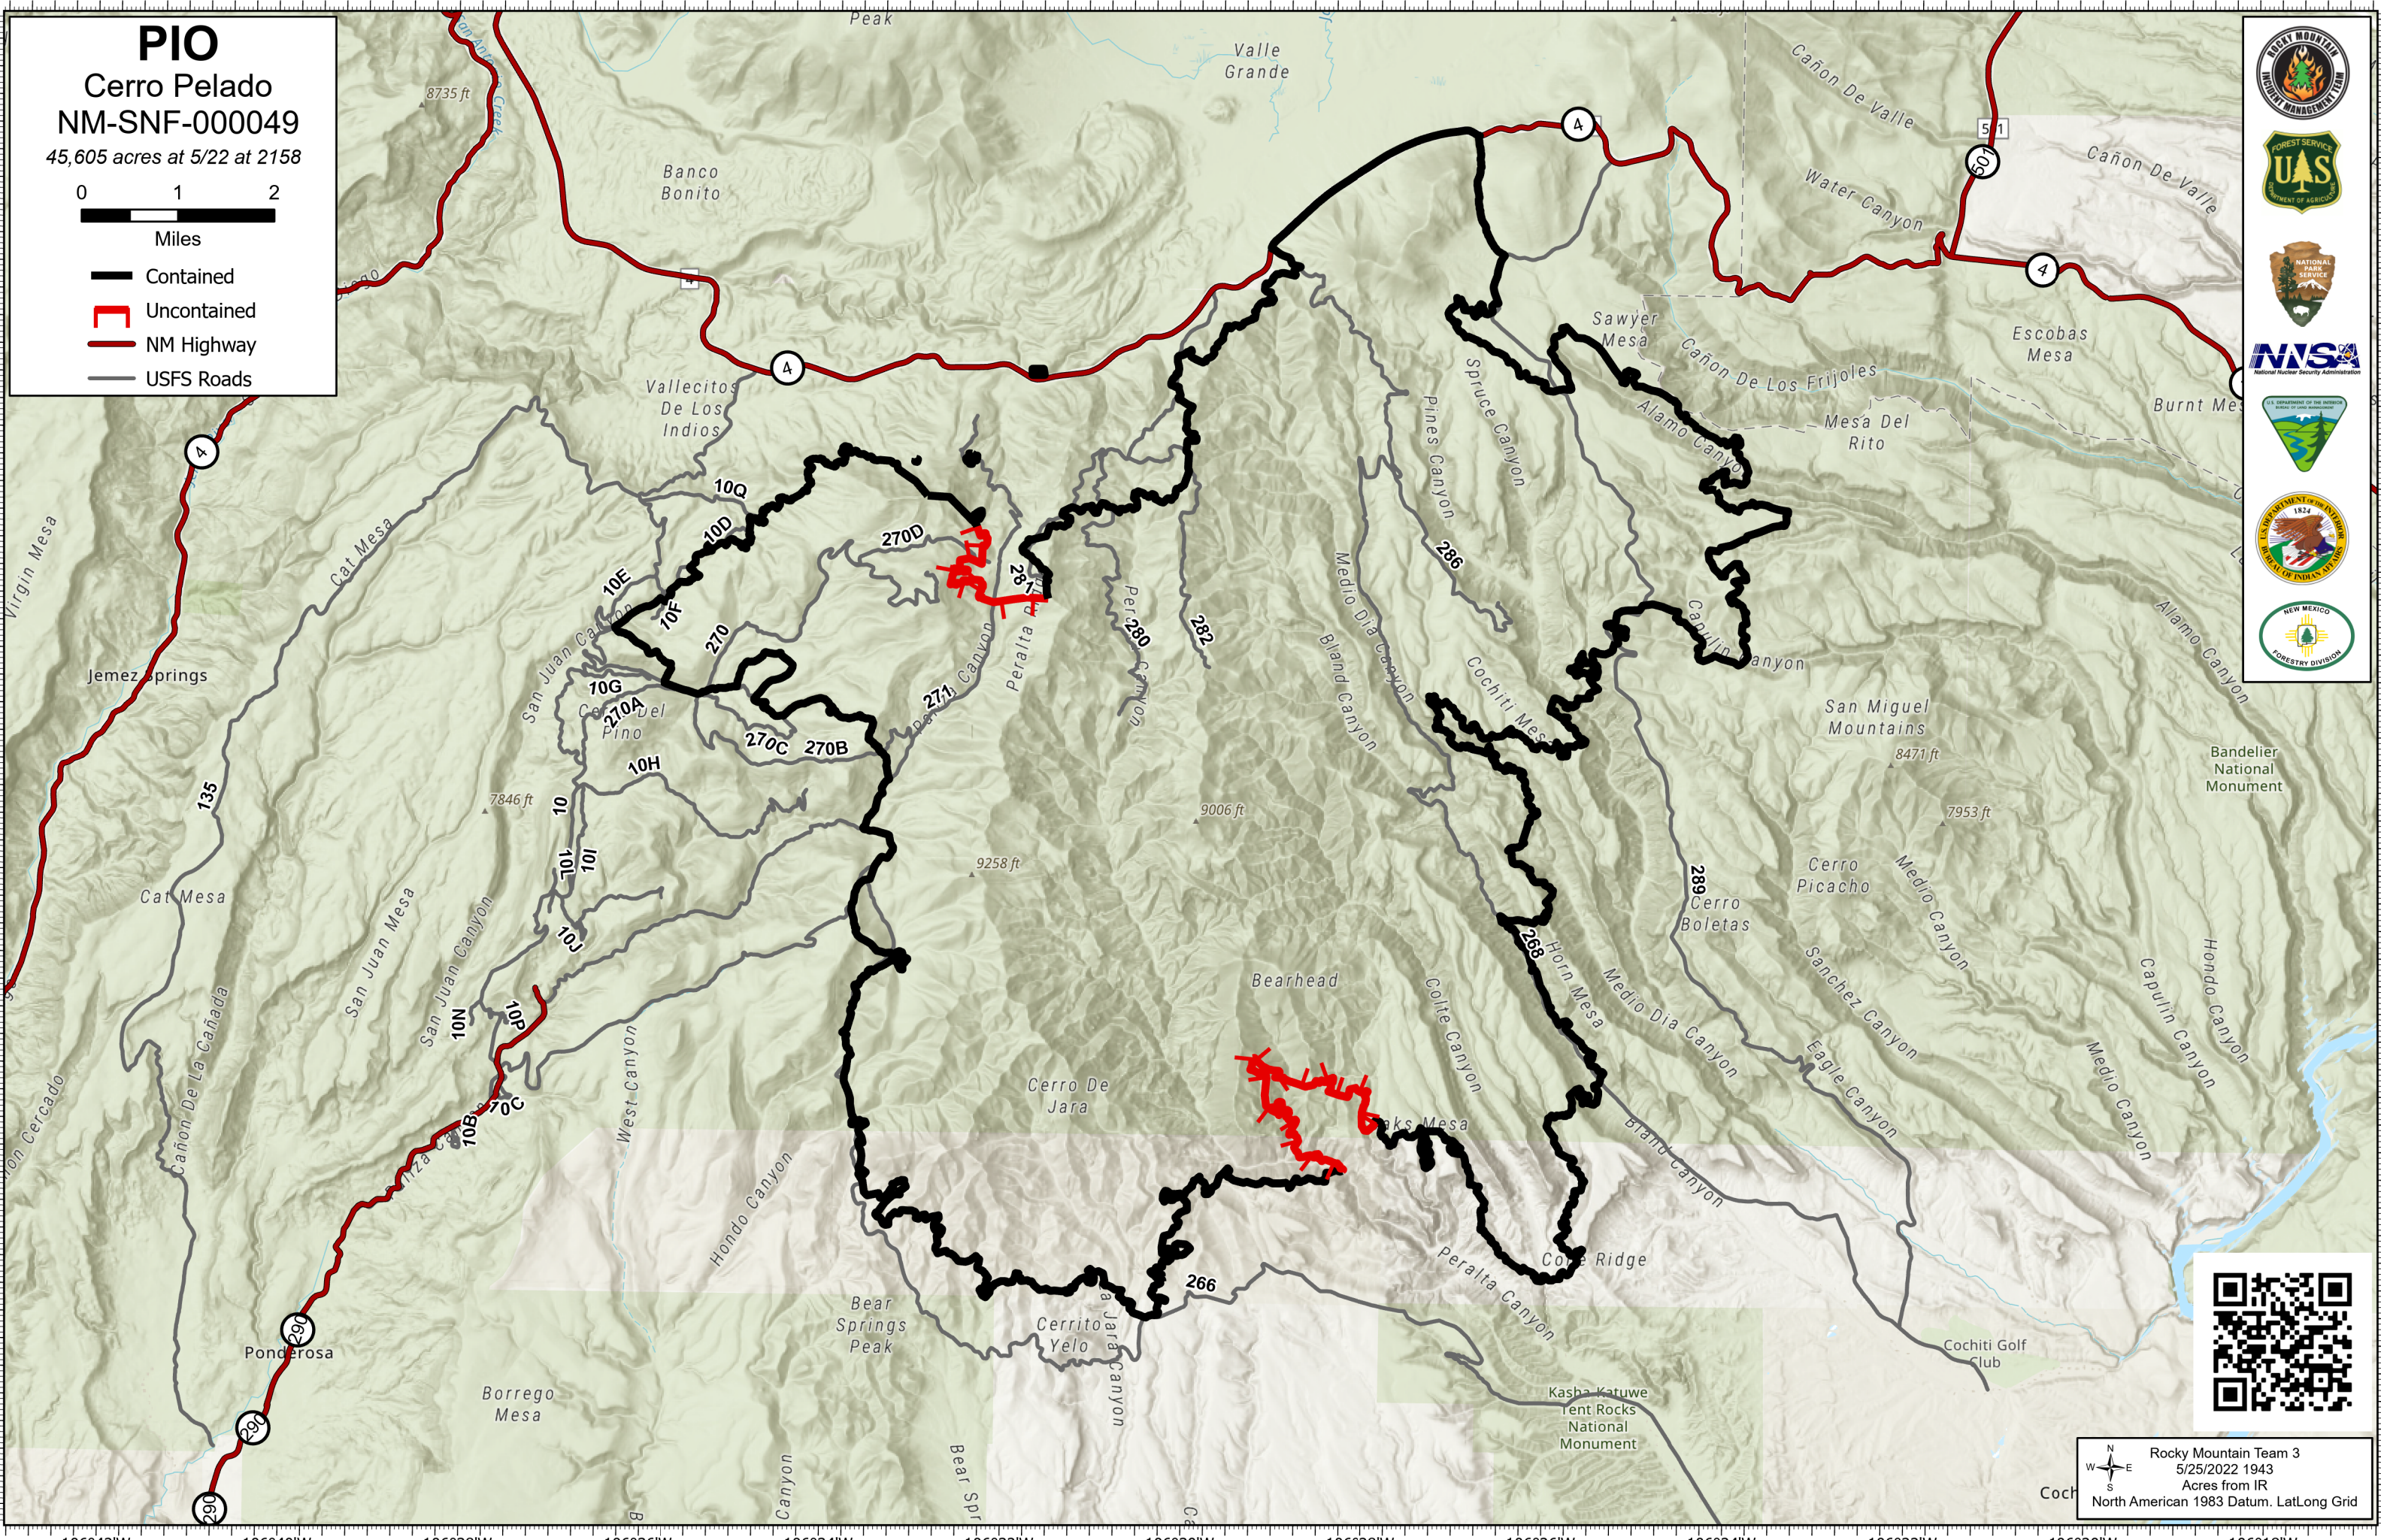

PIO
Cerro Pelado
NM-SNF-000049
 45,605 acres at 5/22 at 2158

Miles

- Contained
- Uncontained
- NM Highway
- USFS Roads

Rocky Mountain Team 3
 5/25/2022 1943
 Acres from IR
 North American 1983 Datum. LatLong Grid