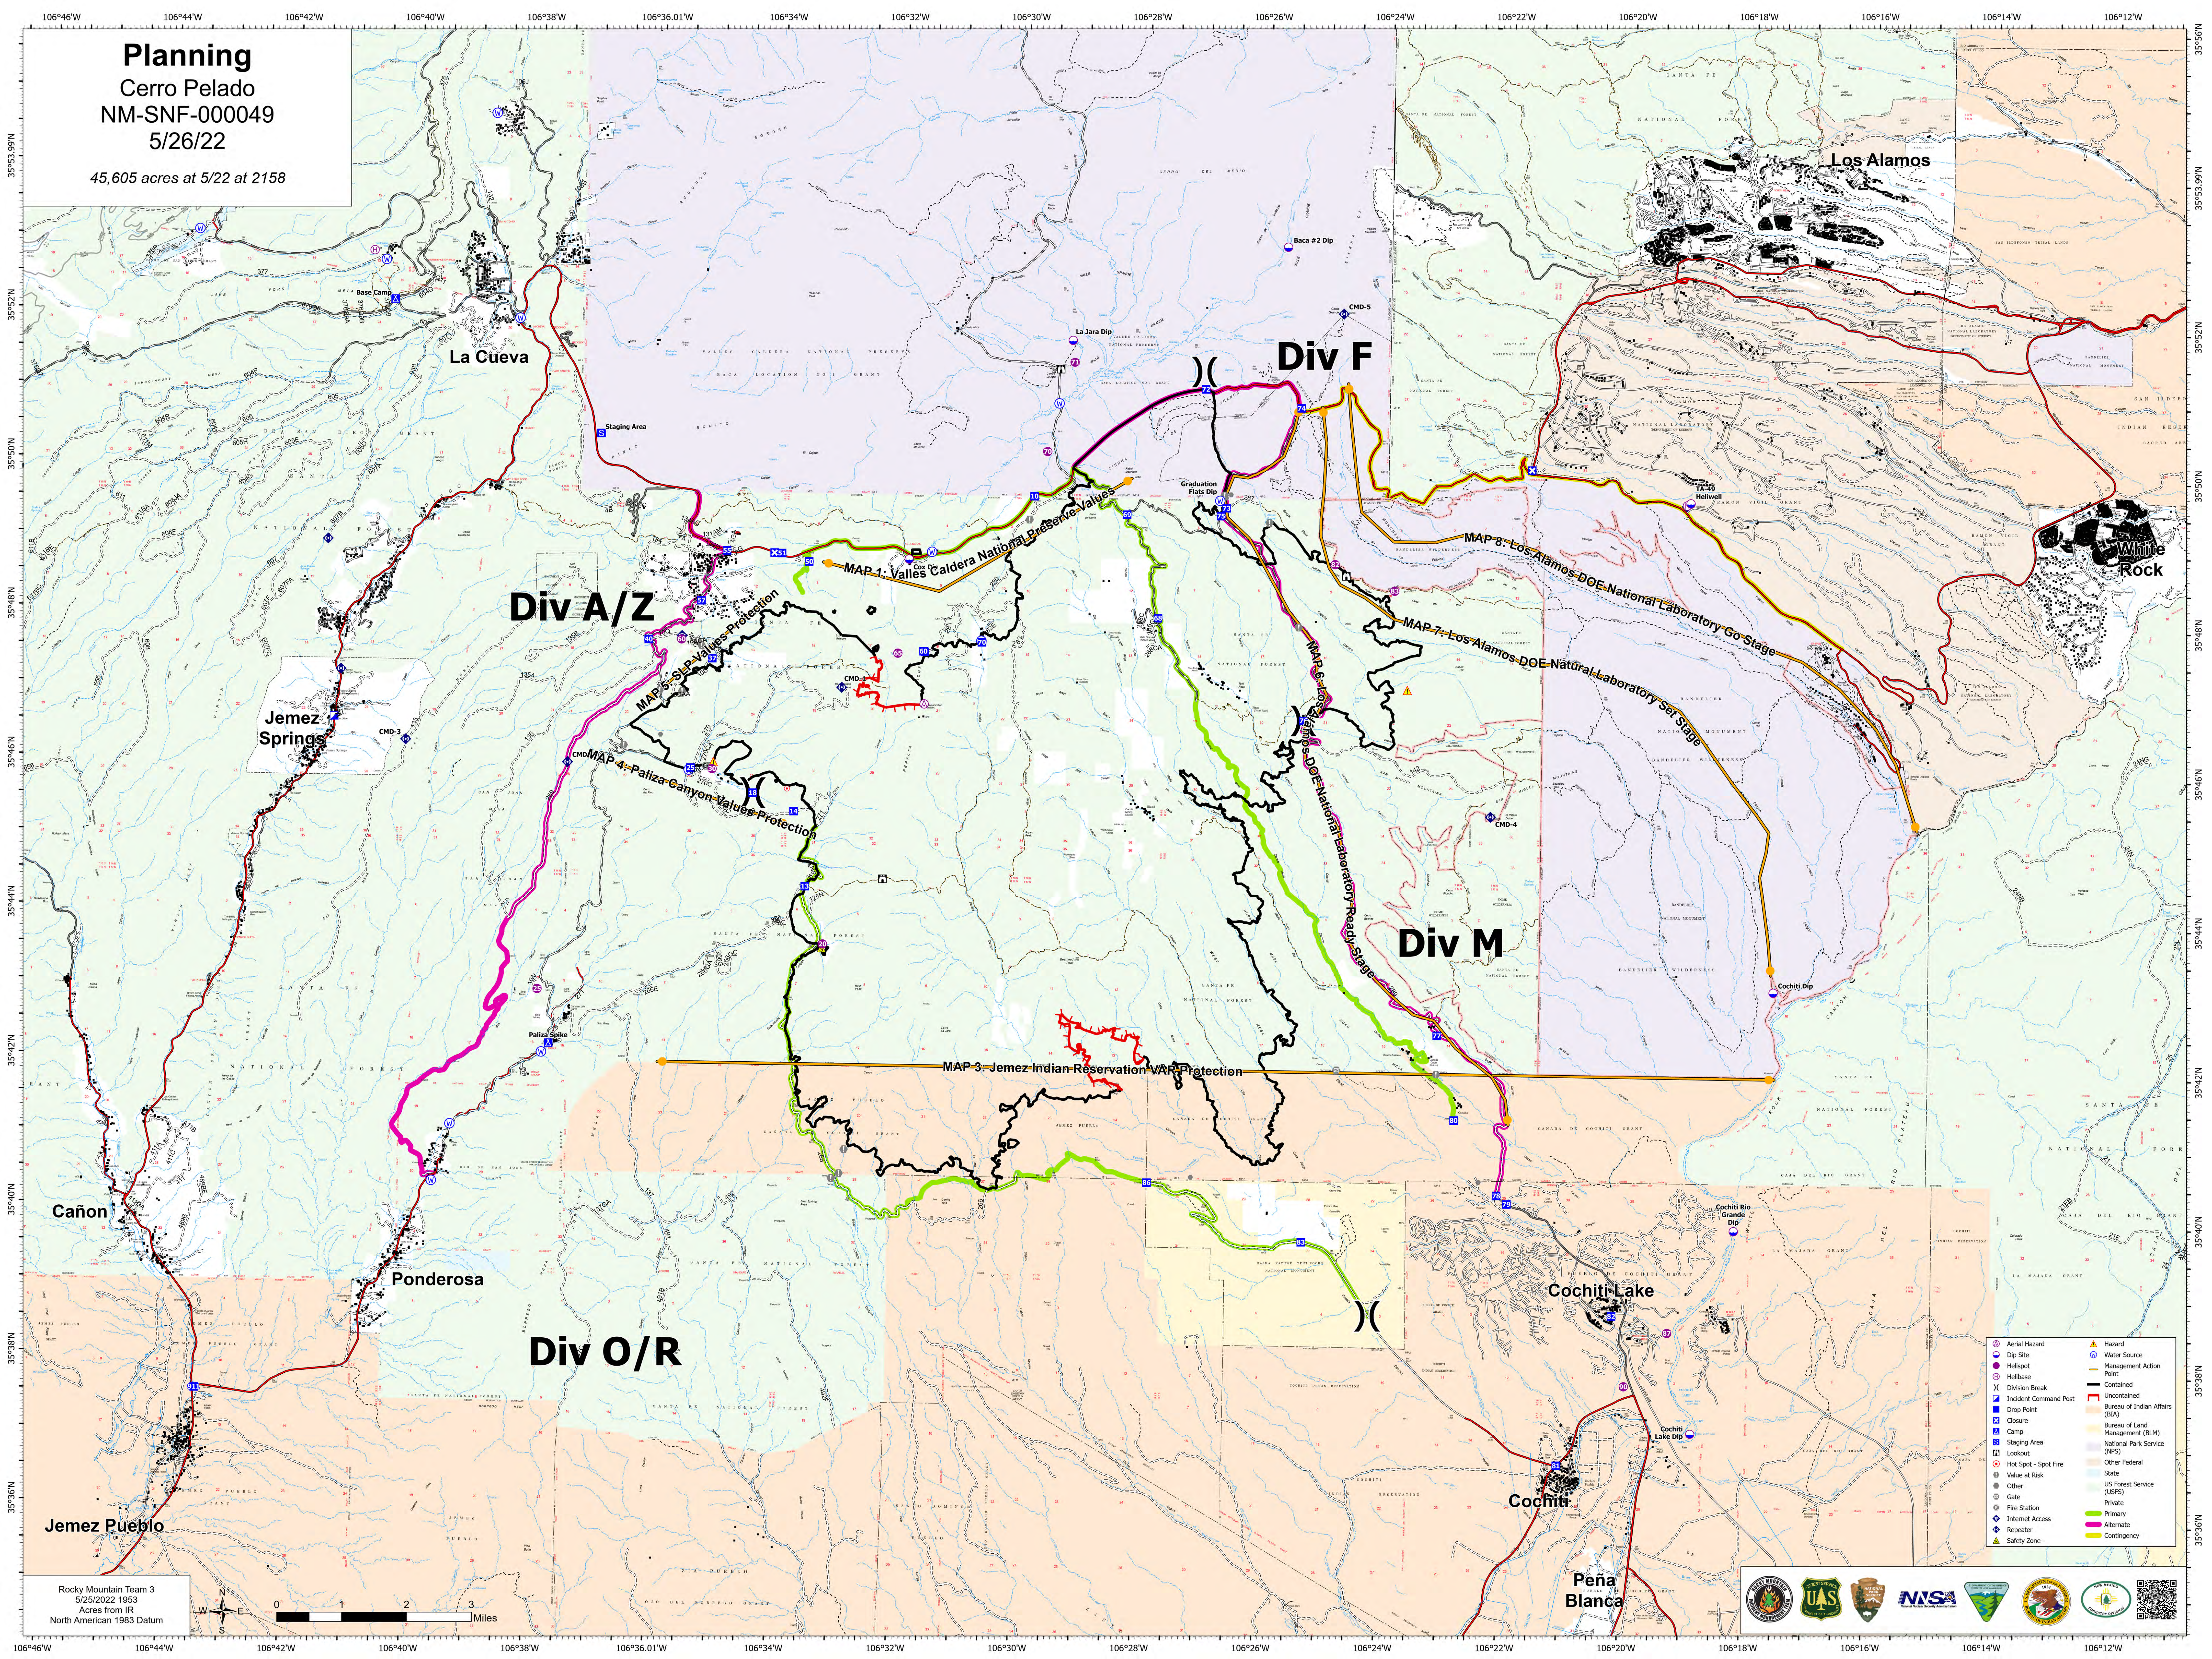

Planning
 Cerro Pelado
 NM-SNF-000049
 5/26/22
 45,605 acres at 5/22 at 2158

Rocky Mountain Team 3
 5/25/2022 1953
 Acres from IR
 North American 1983 Datum