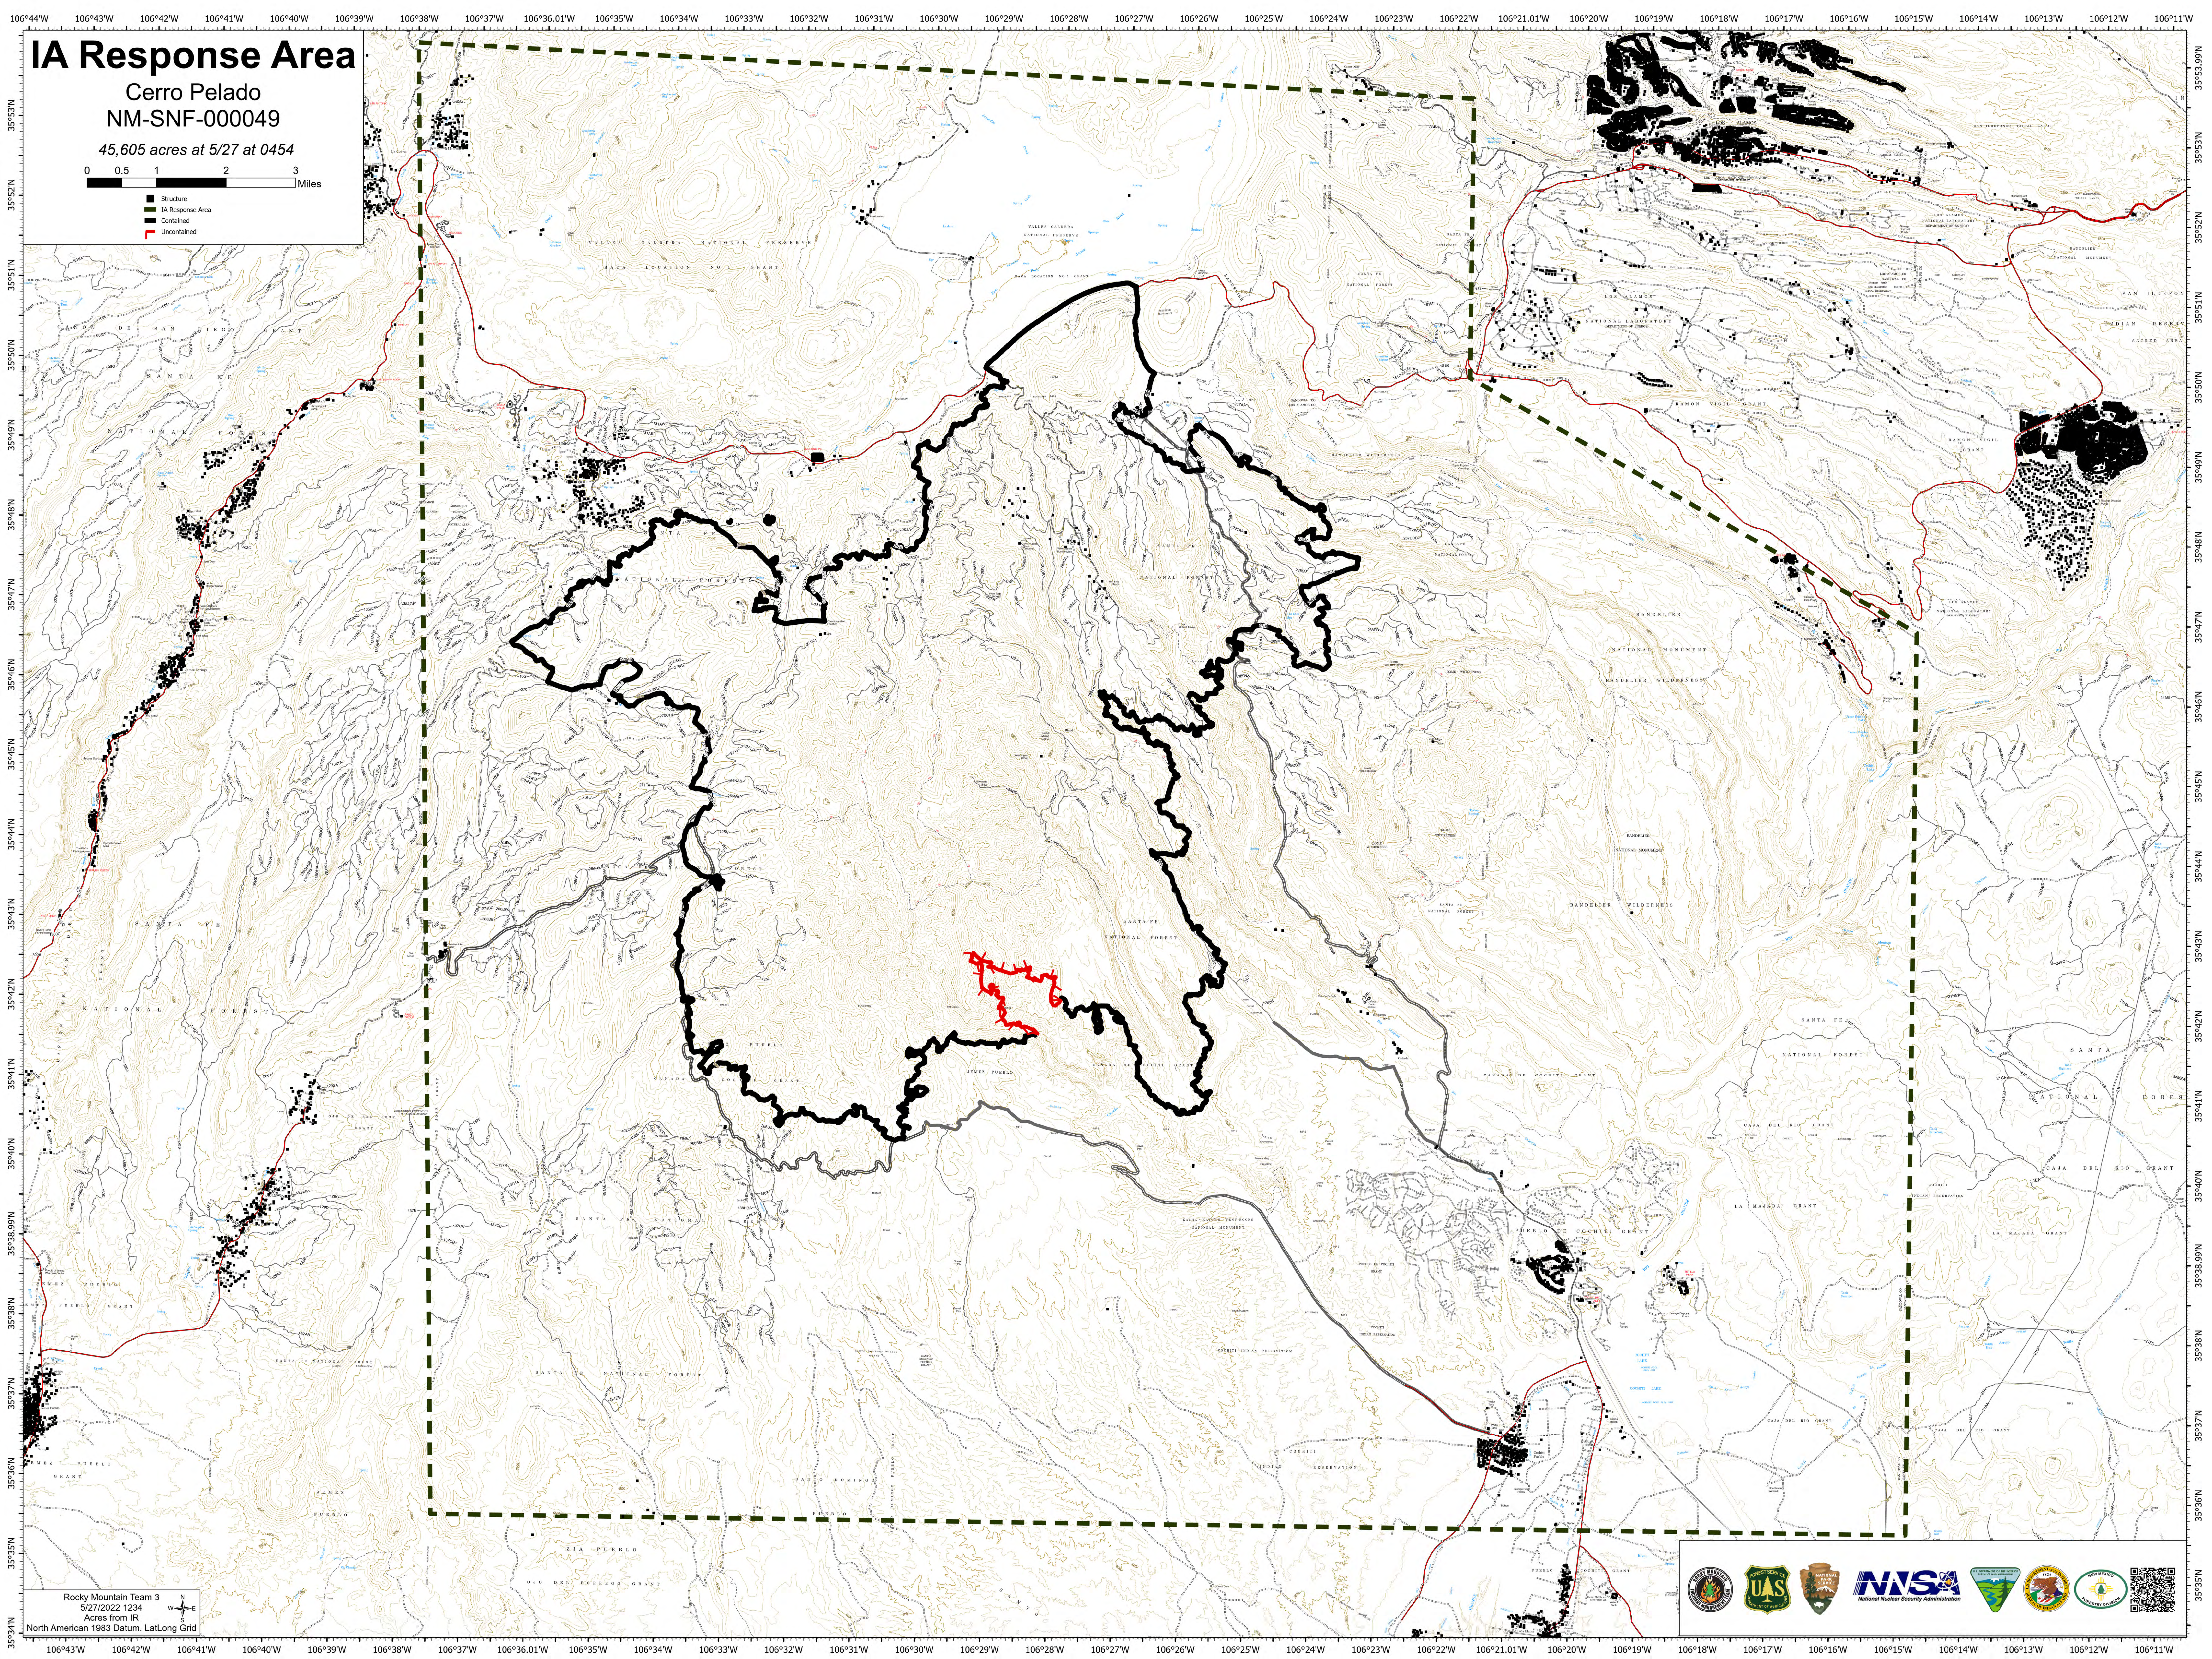

# IA Response Area

Cerro Pelado  
NM-SNF-000049

45,605 acres at 5/27 at 0454

- Structure
- IA Response Area
- Contained
- Uncontained

Rocky Mountain Team 3  
5/27/2022 1234  
Acres from IR  
North American 1983 Datum, Lat,Long Grid