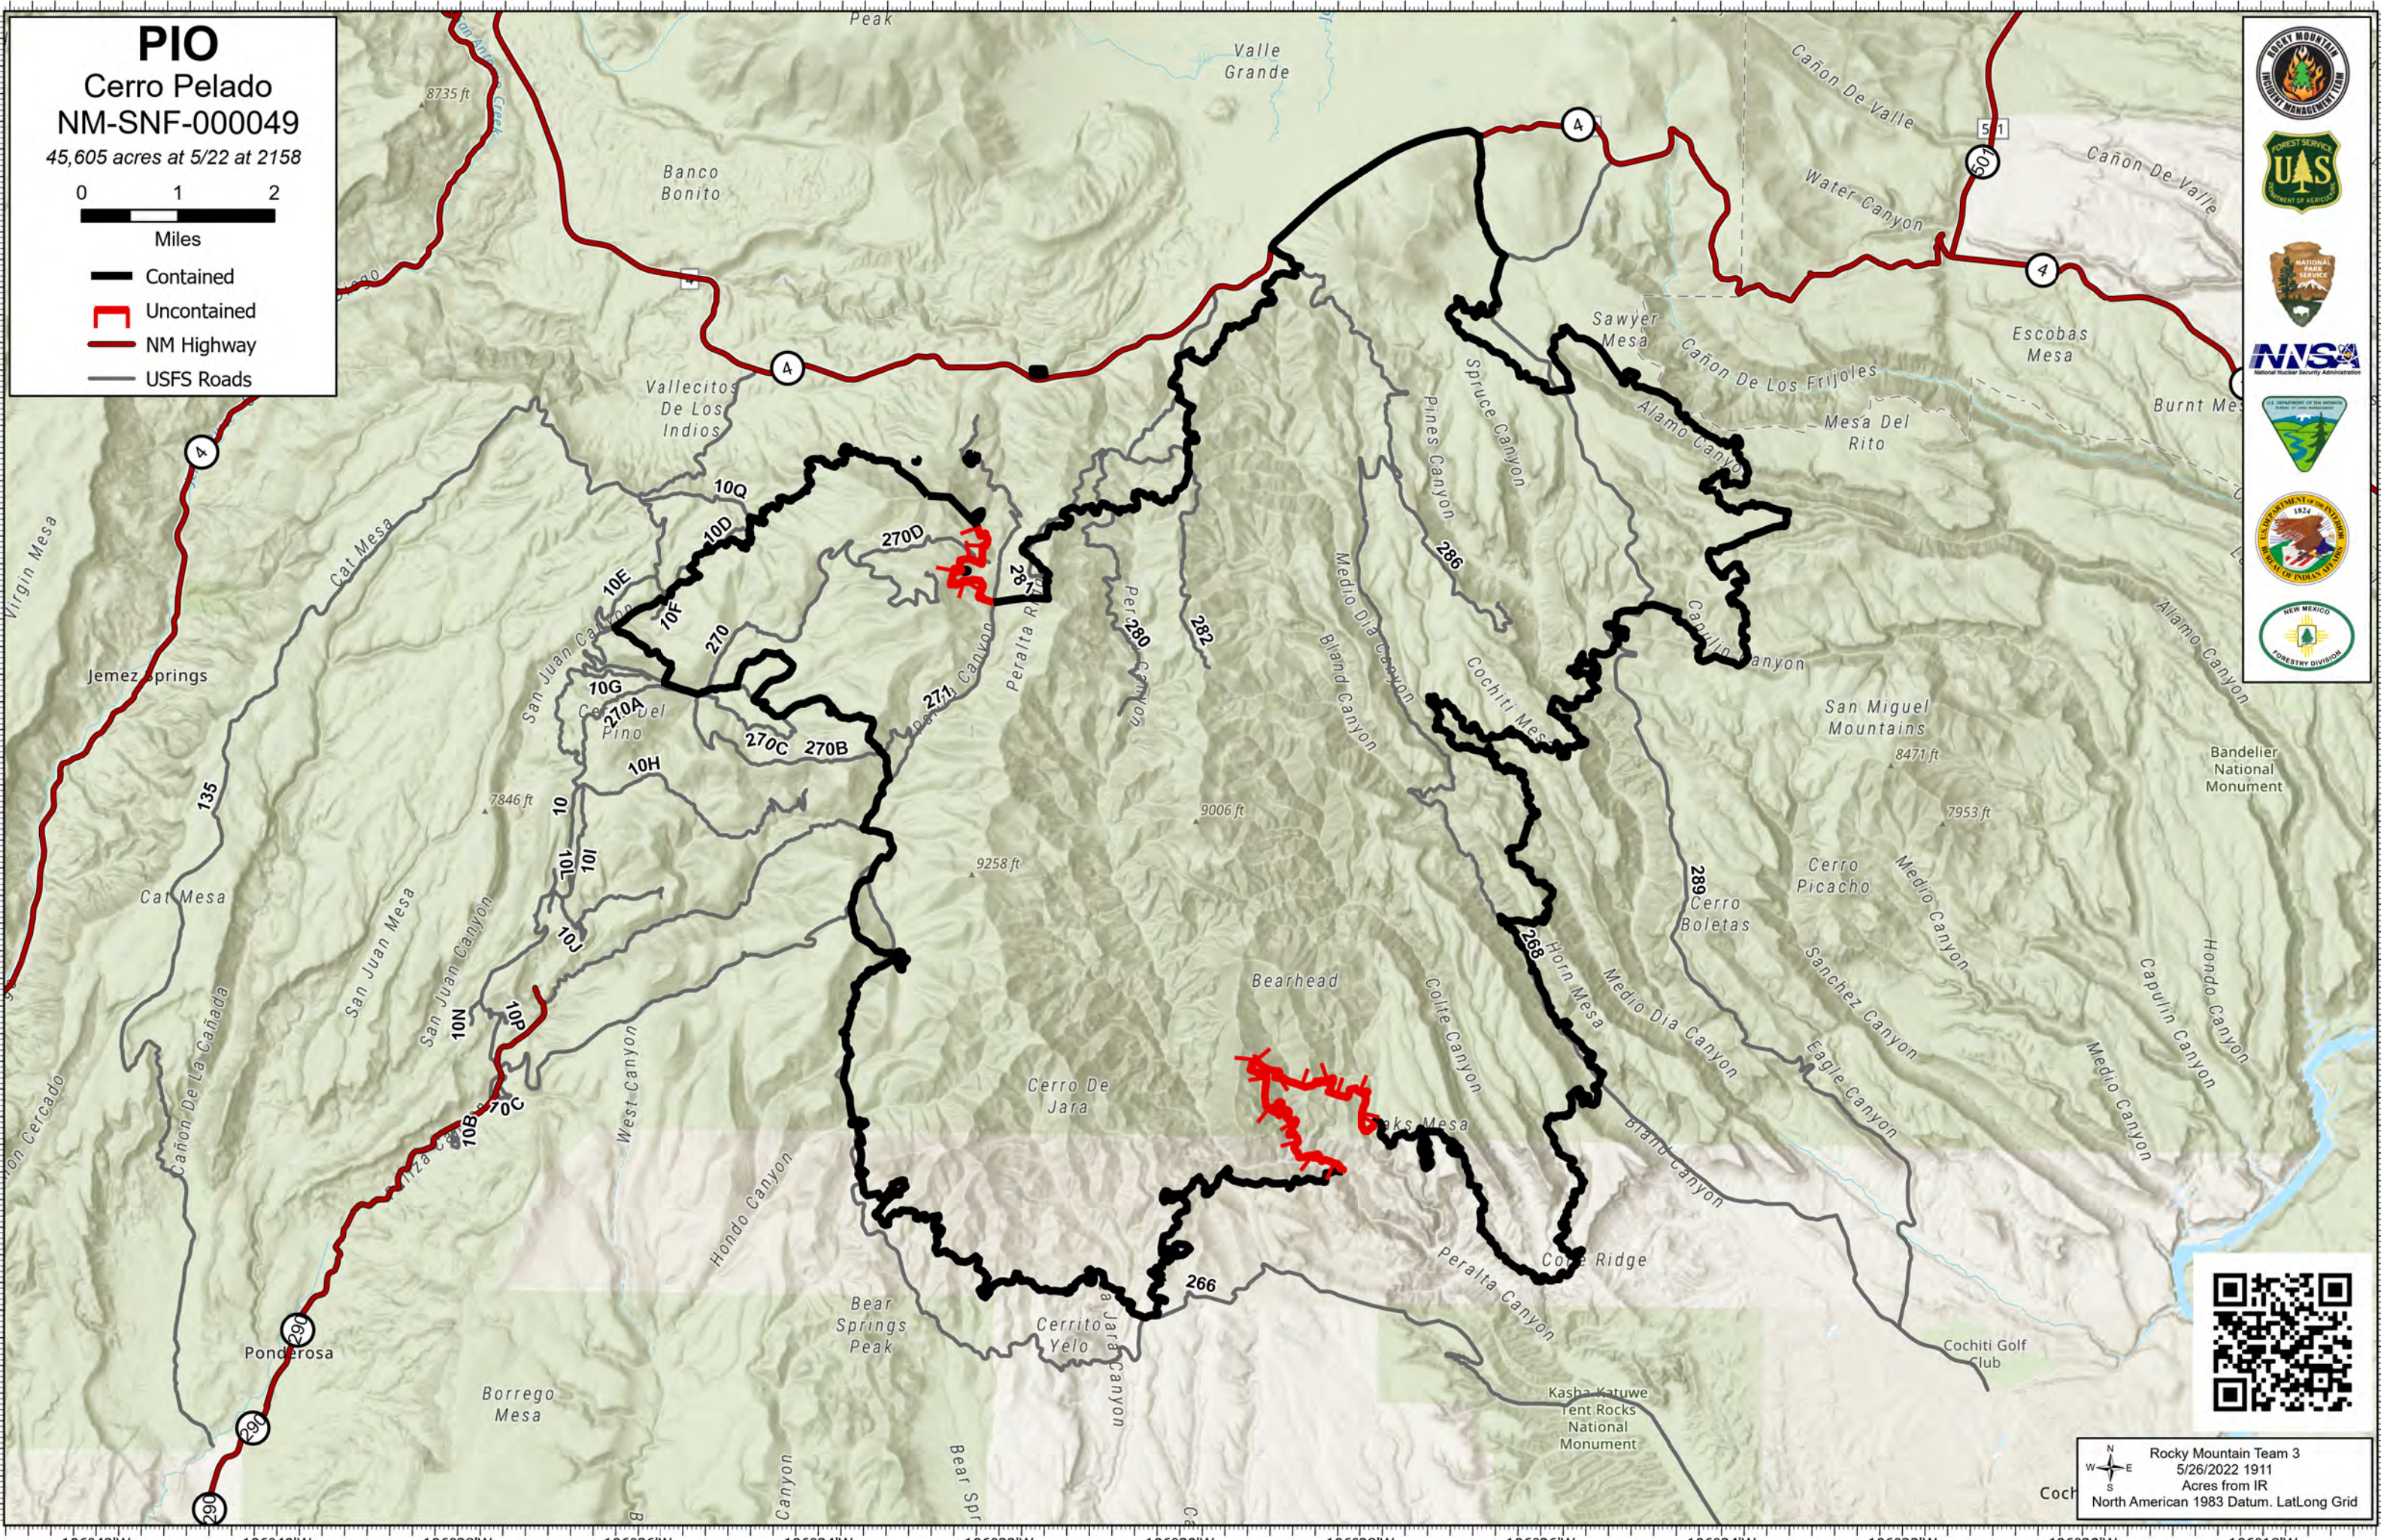

**PIO**  
**Cerro Pelado**  
**NM-SNF-000049**  
 45,605 acres at 5/22 at 2158

Miles

- Contained
- Uncontained
- NM Highway
- USFS Roads

Rocky Mountain Team 3  
 5/26/2022 1911  
 Acres from IR  
 North American 1983 Datum. LatLong Grid