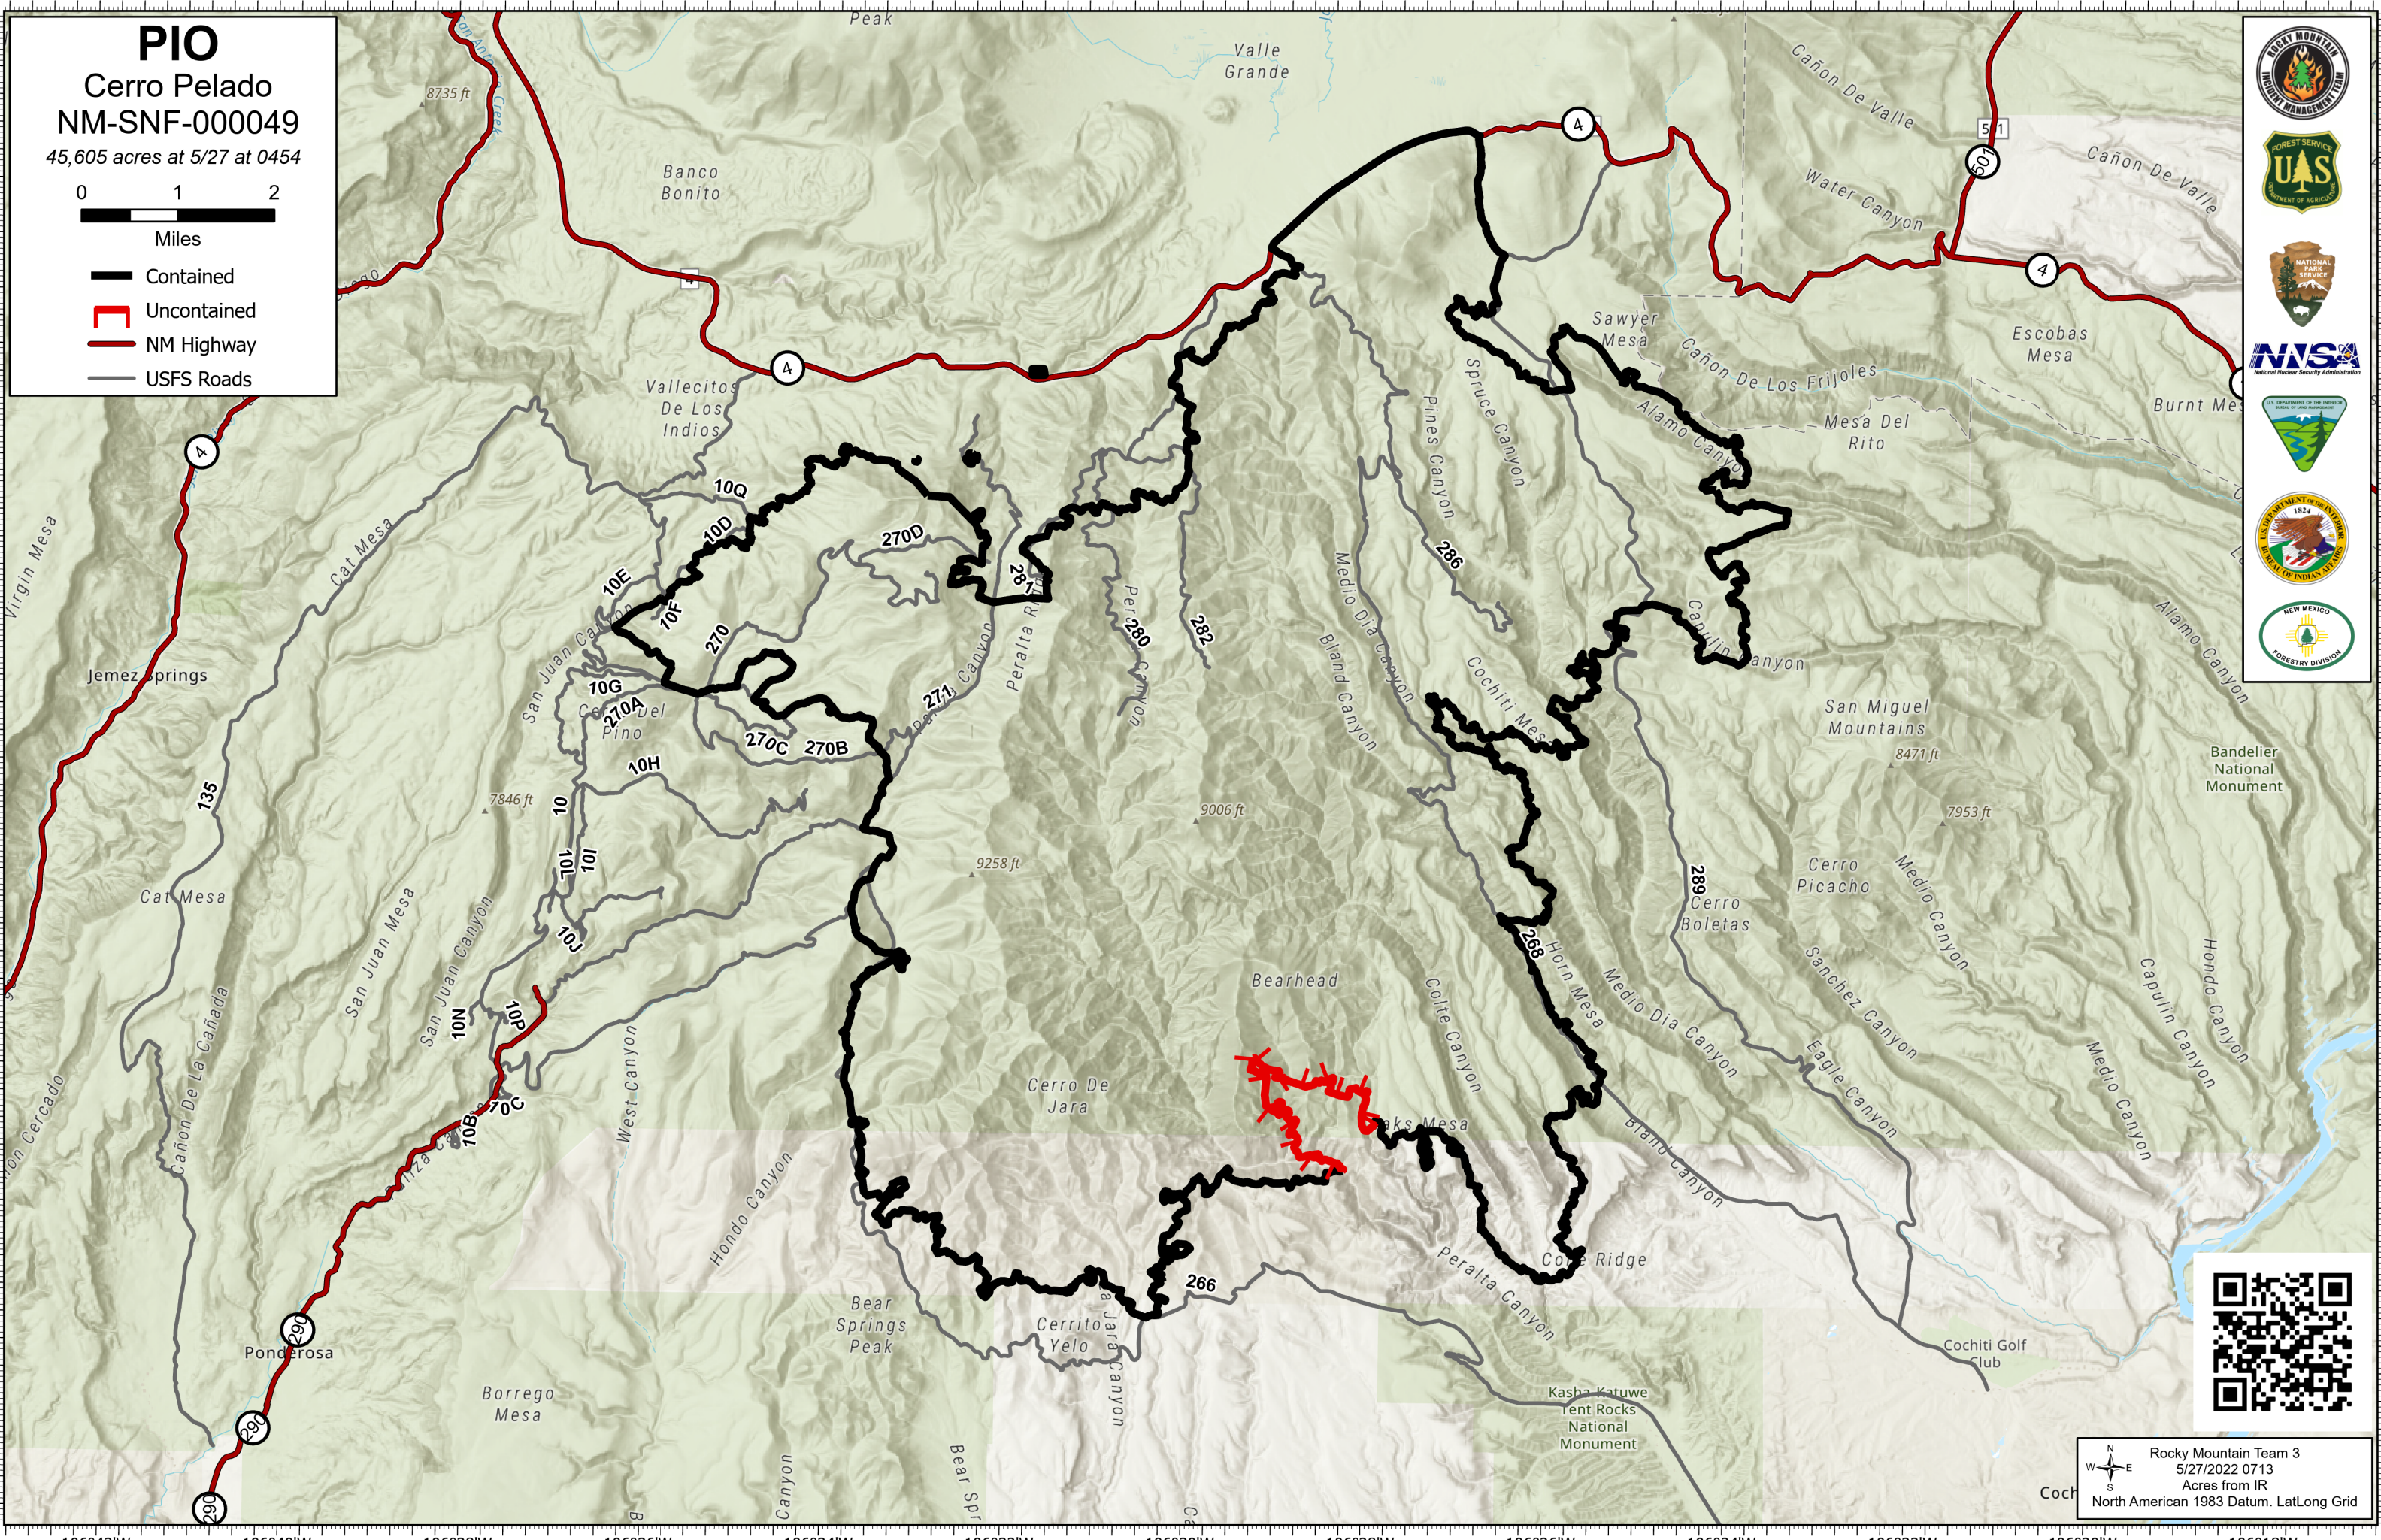

**PIO**  
**Cerro Pelado**  
**NM-SNF-000049**  
 45,605 acres at 5/27 at 0454

0 1 2  
 Miles

 Contained  
 Uncontained  
 NM Highway  
 USFS Roads

 Rocky Mountain Team 3  
 5/27/2022 0713  
 Acres from IR  
 North American 1983 Datum. LatLong Grid