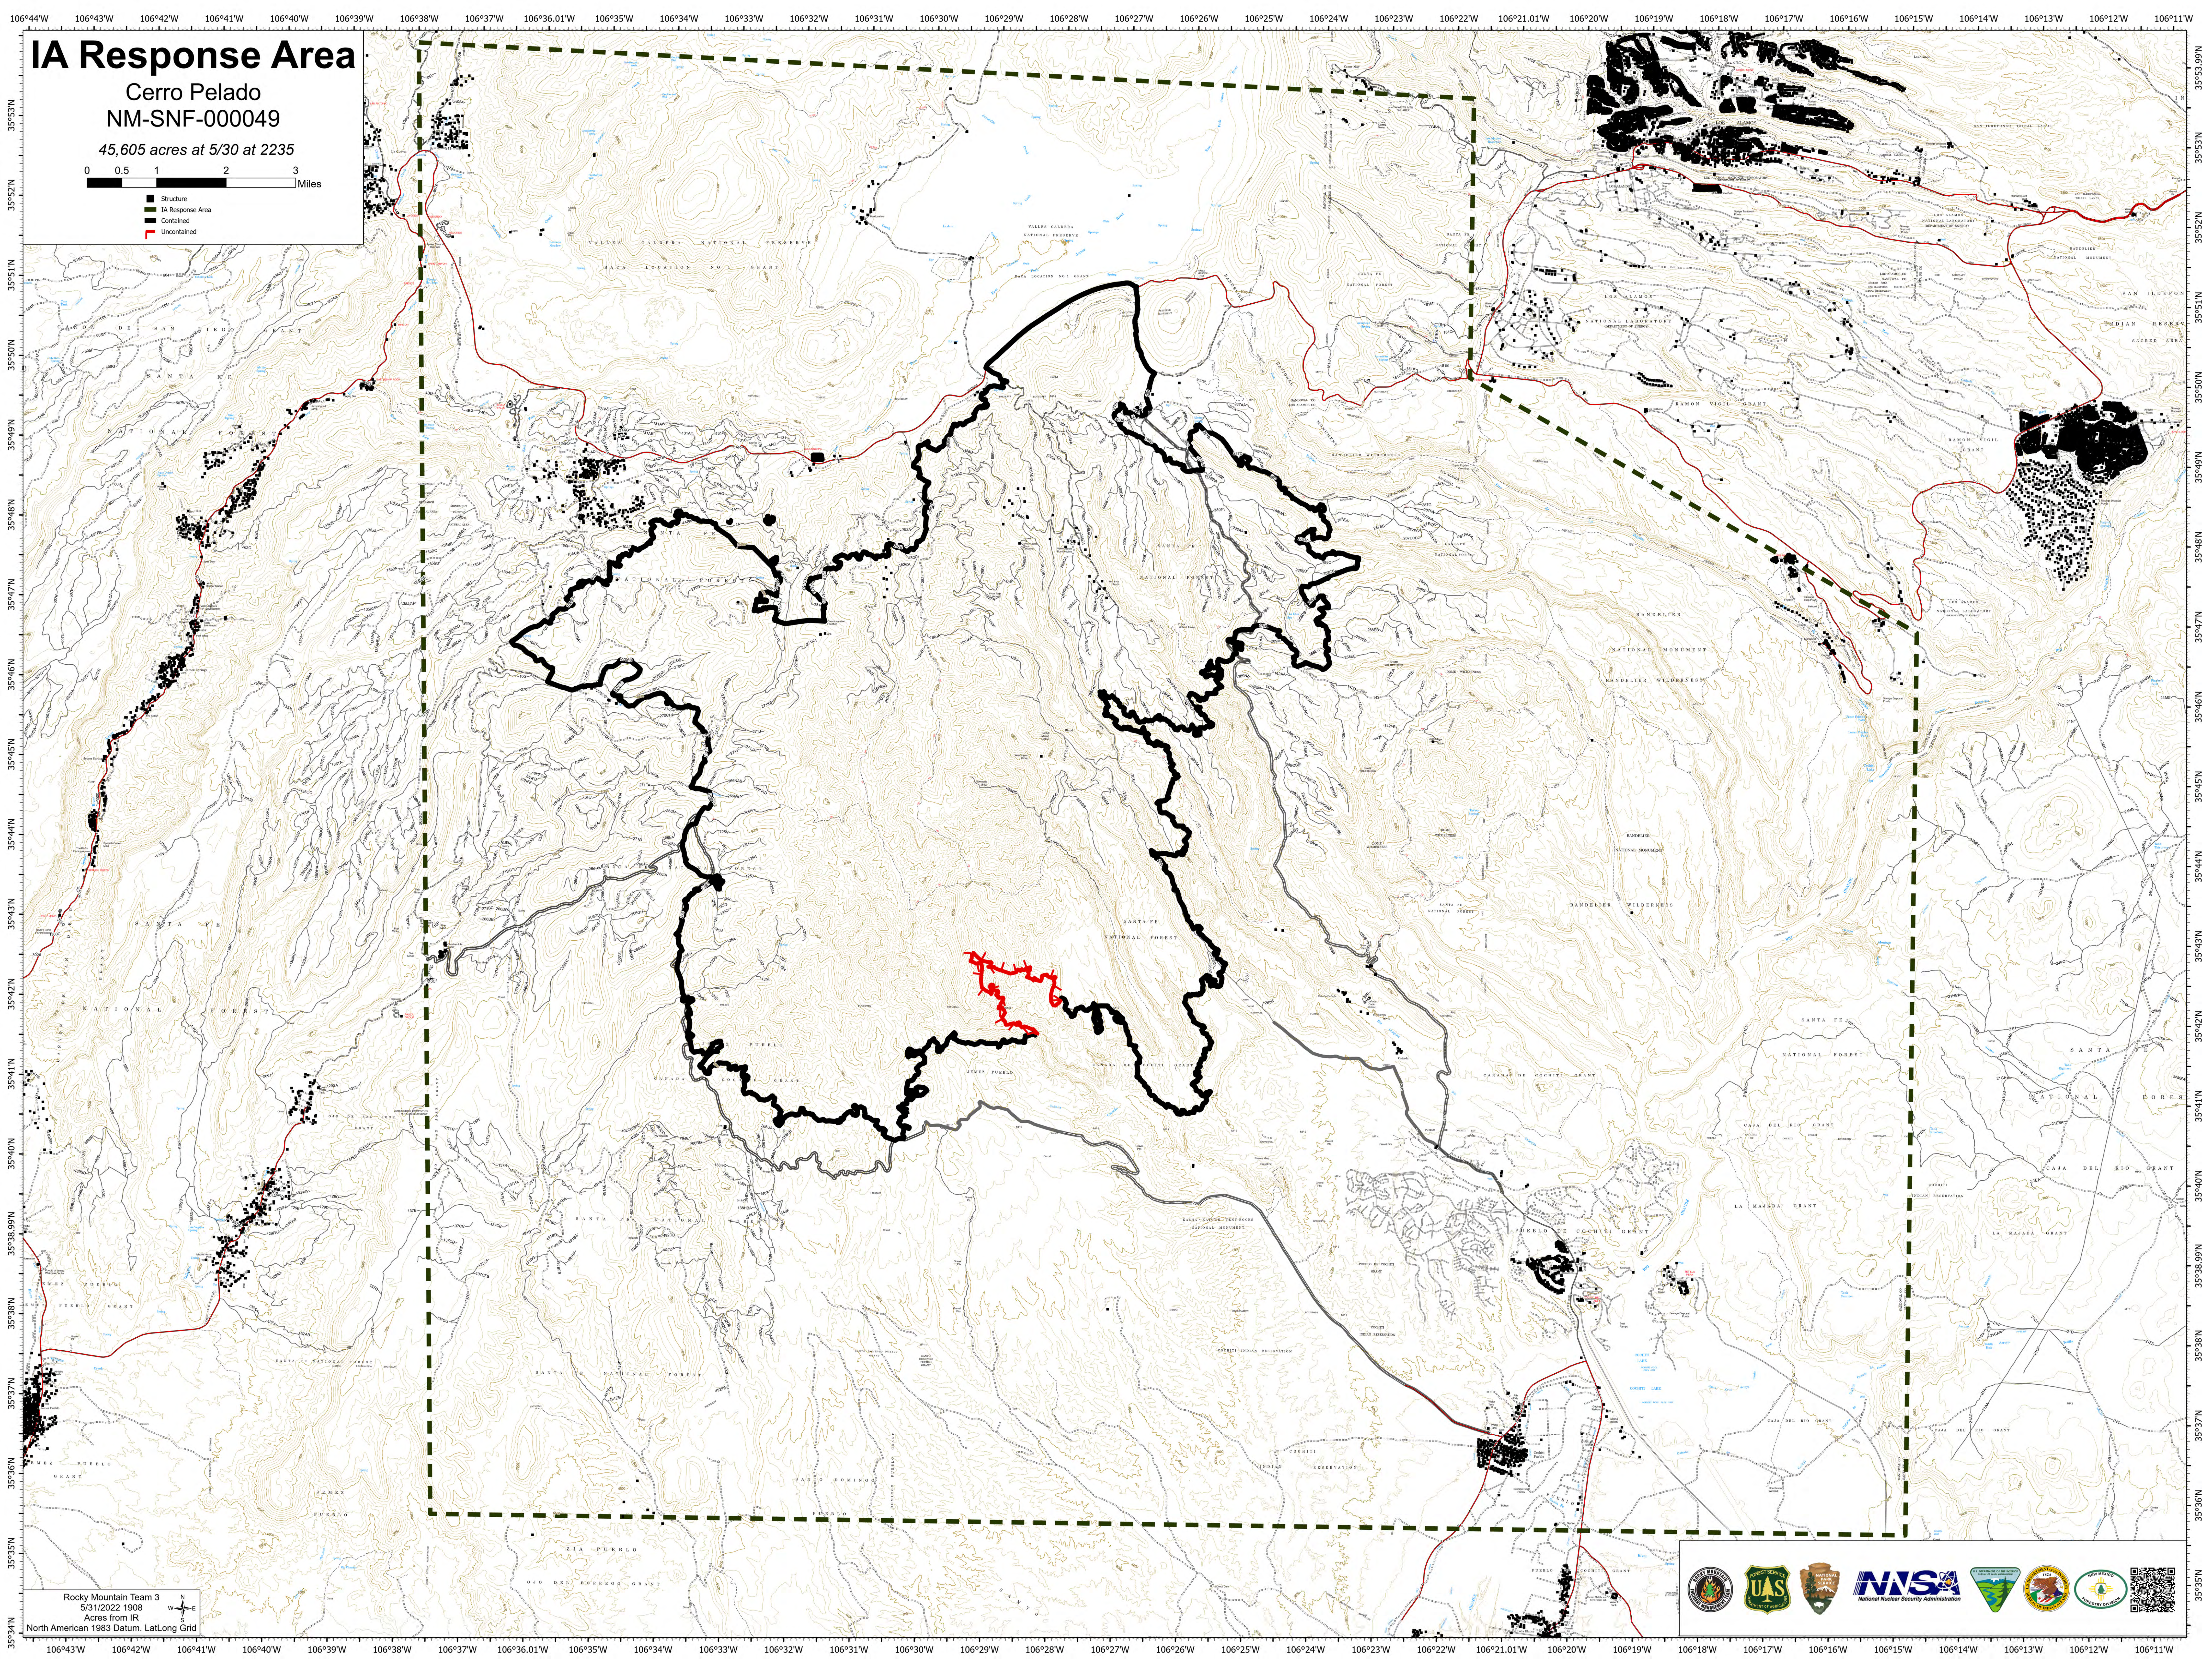

# IA Response Area

Cerro Pelado  
NM-SNF-000049

45,605 acres at 5/30 at 2235

- Structure
- IA Response Area
- Contained
- Uncontained

Rocky Mountain Team 3  
5/31/2022 1908  
Acres from IR  
North American 1983 Datum, Lat,Long Grid