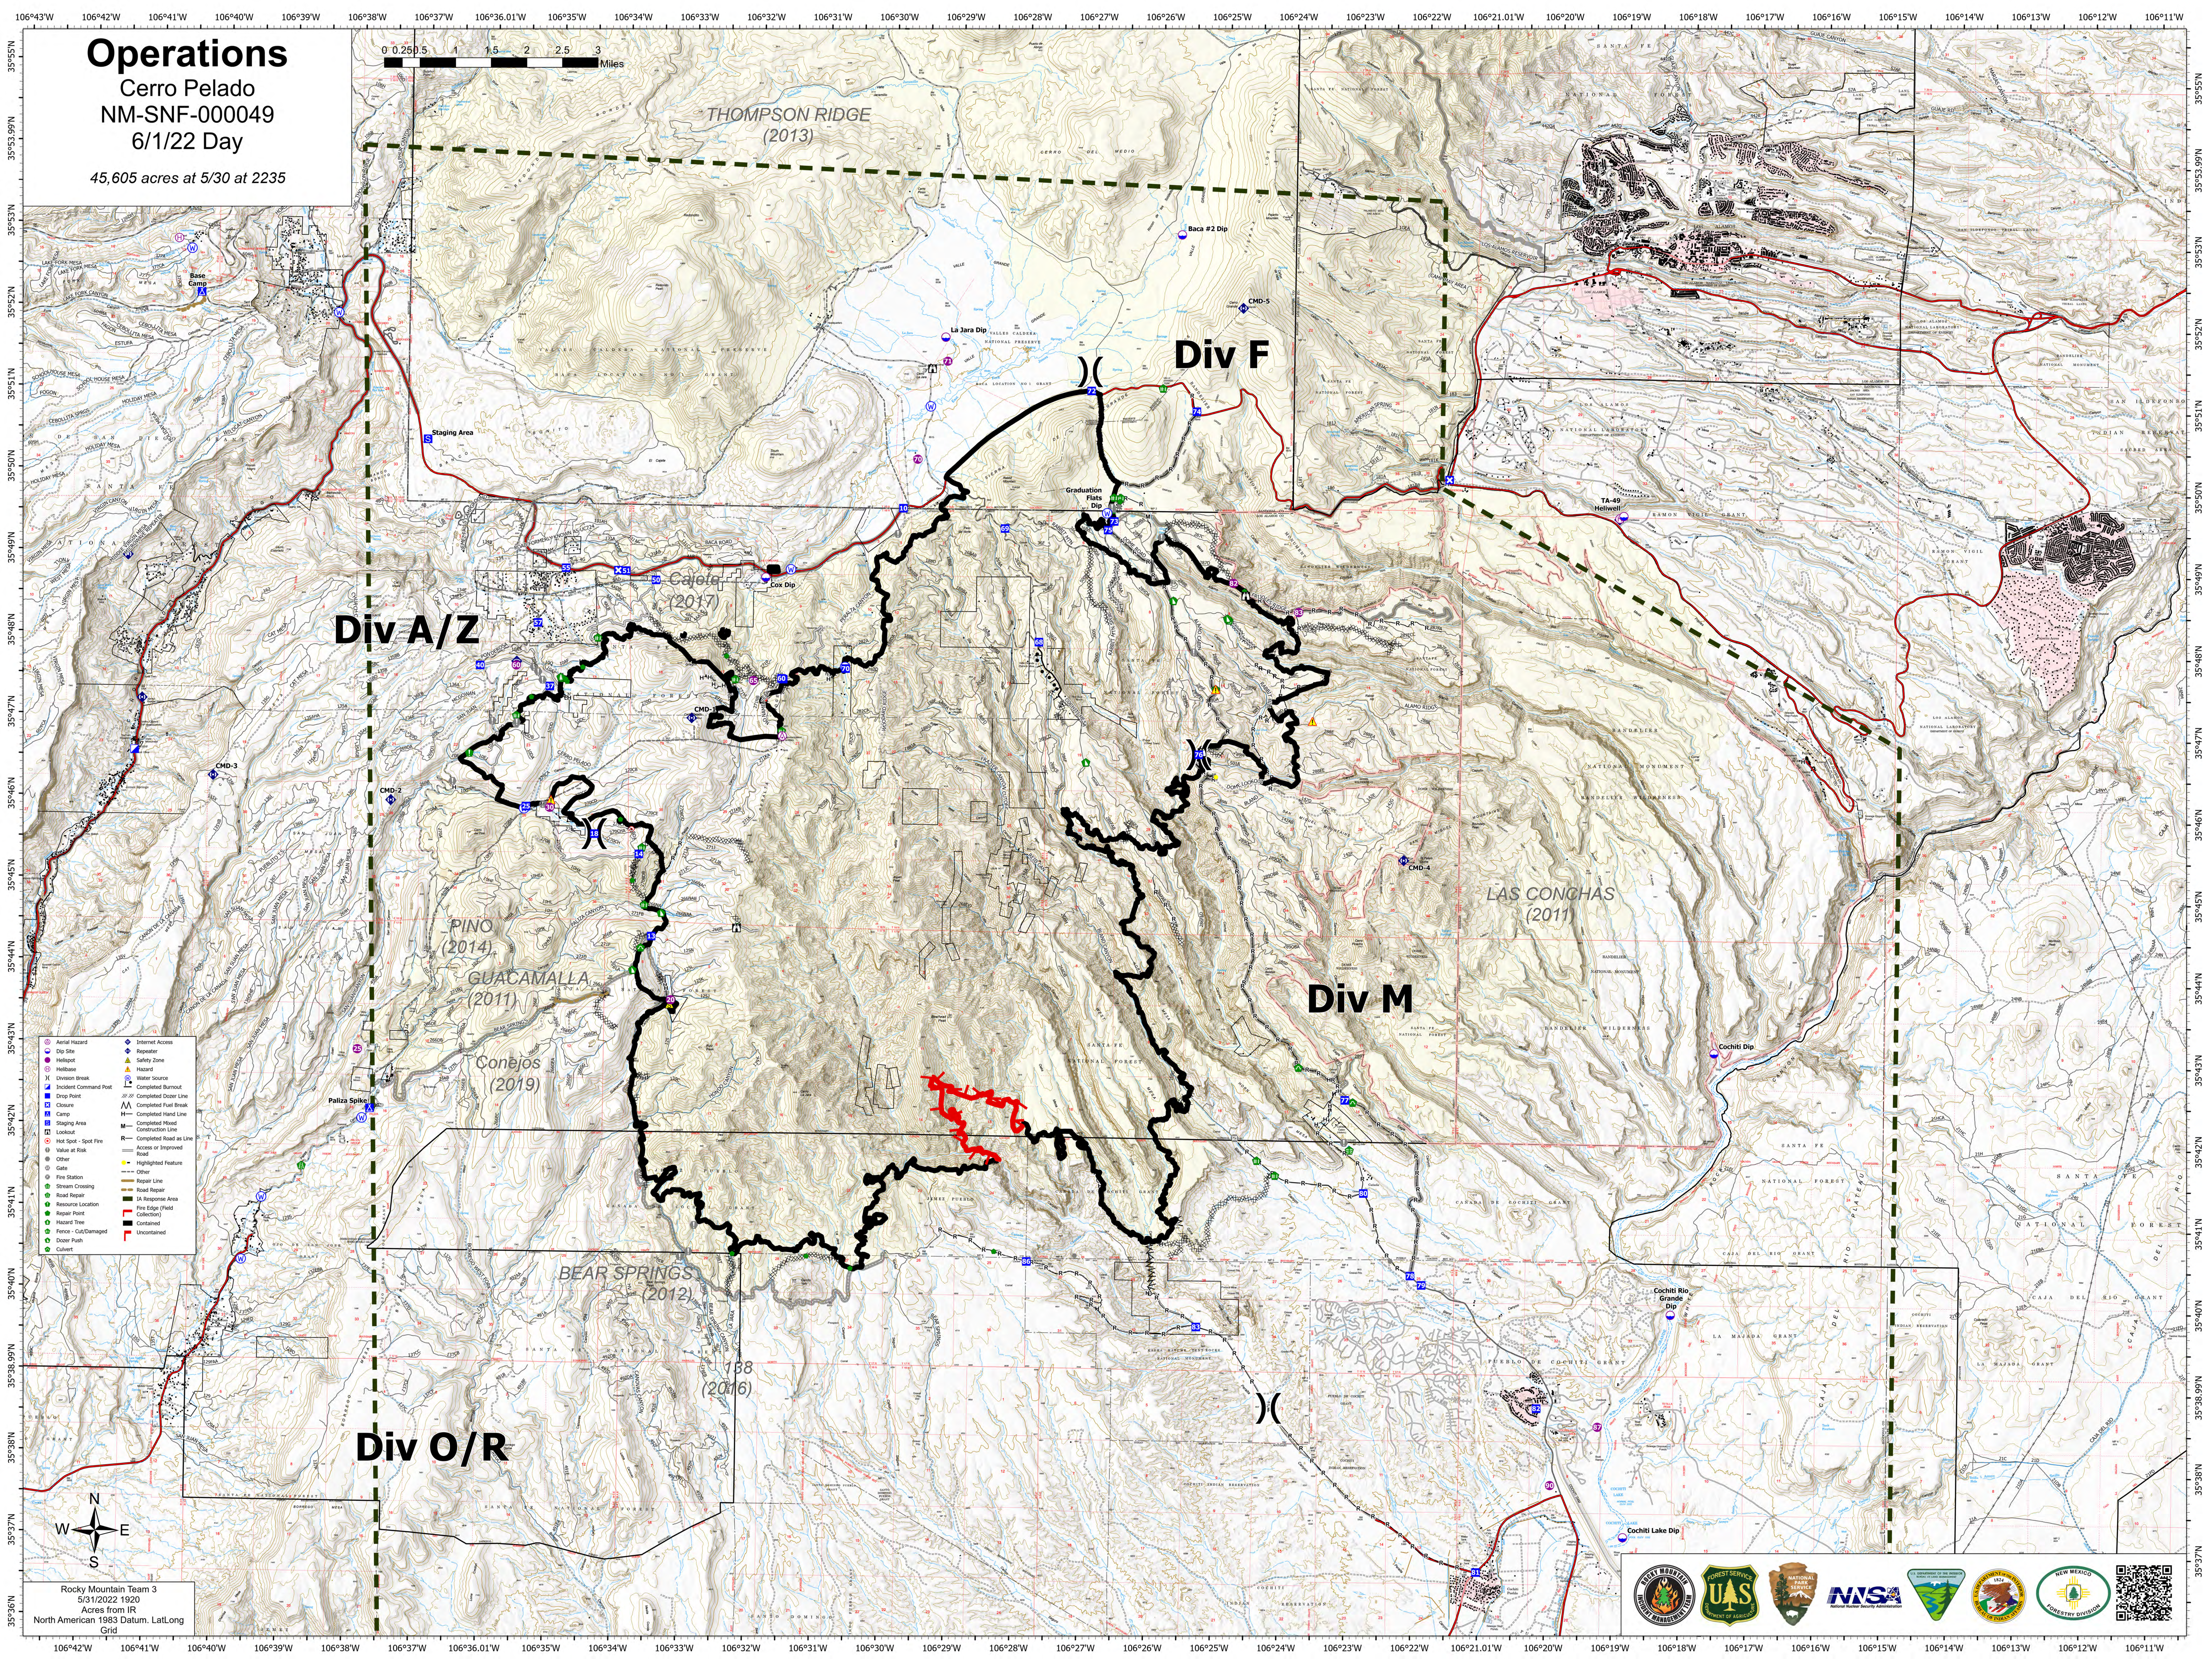

Operations

Cerro Pelado
NM-SNF-000049
6/1/22 Day

45,605 acres at 5/30 at 2235

Div A/Z

Div F

Div M

Div O/R

Rocky Mountain Team 3
5/31/2022 1920
Acres From IR
North American 1983 Datum, Lat/Long Grid