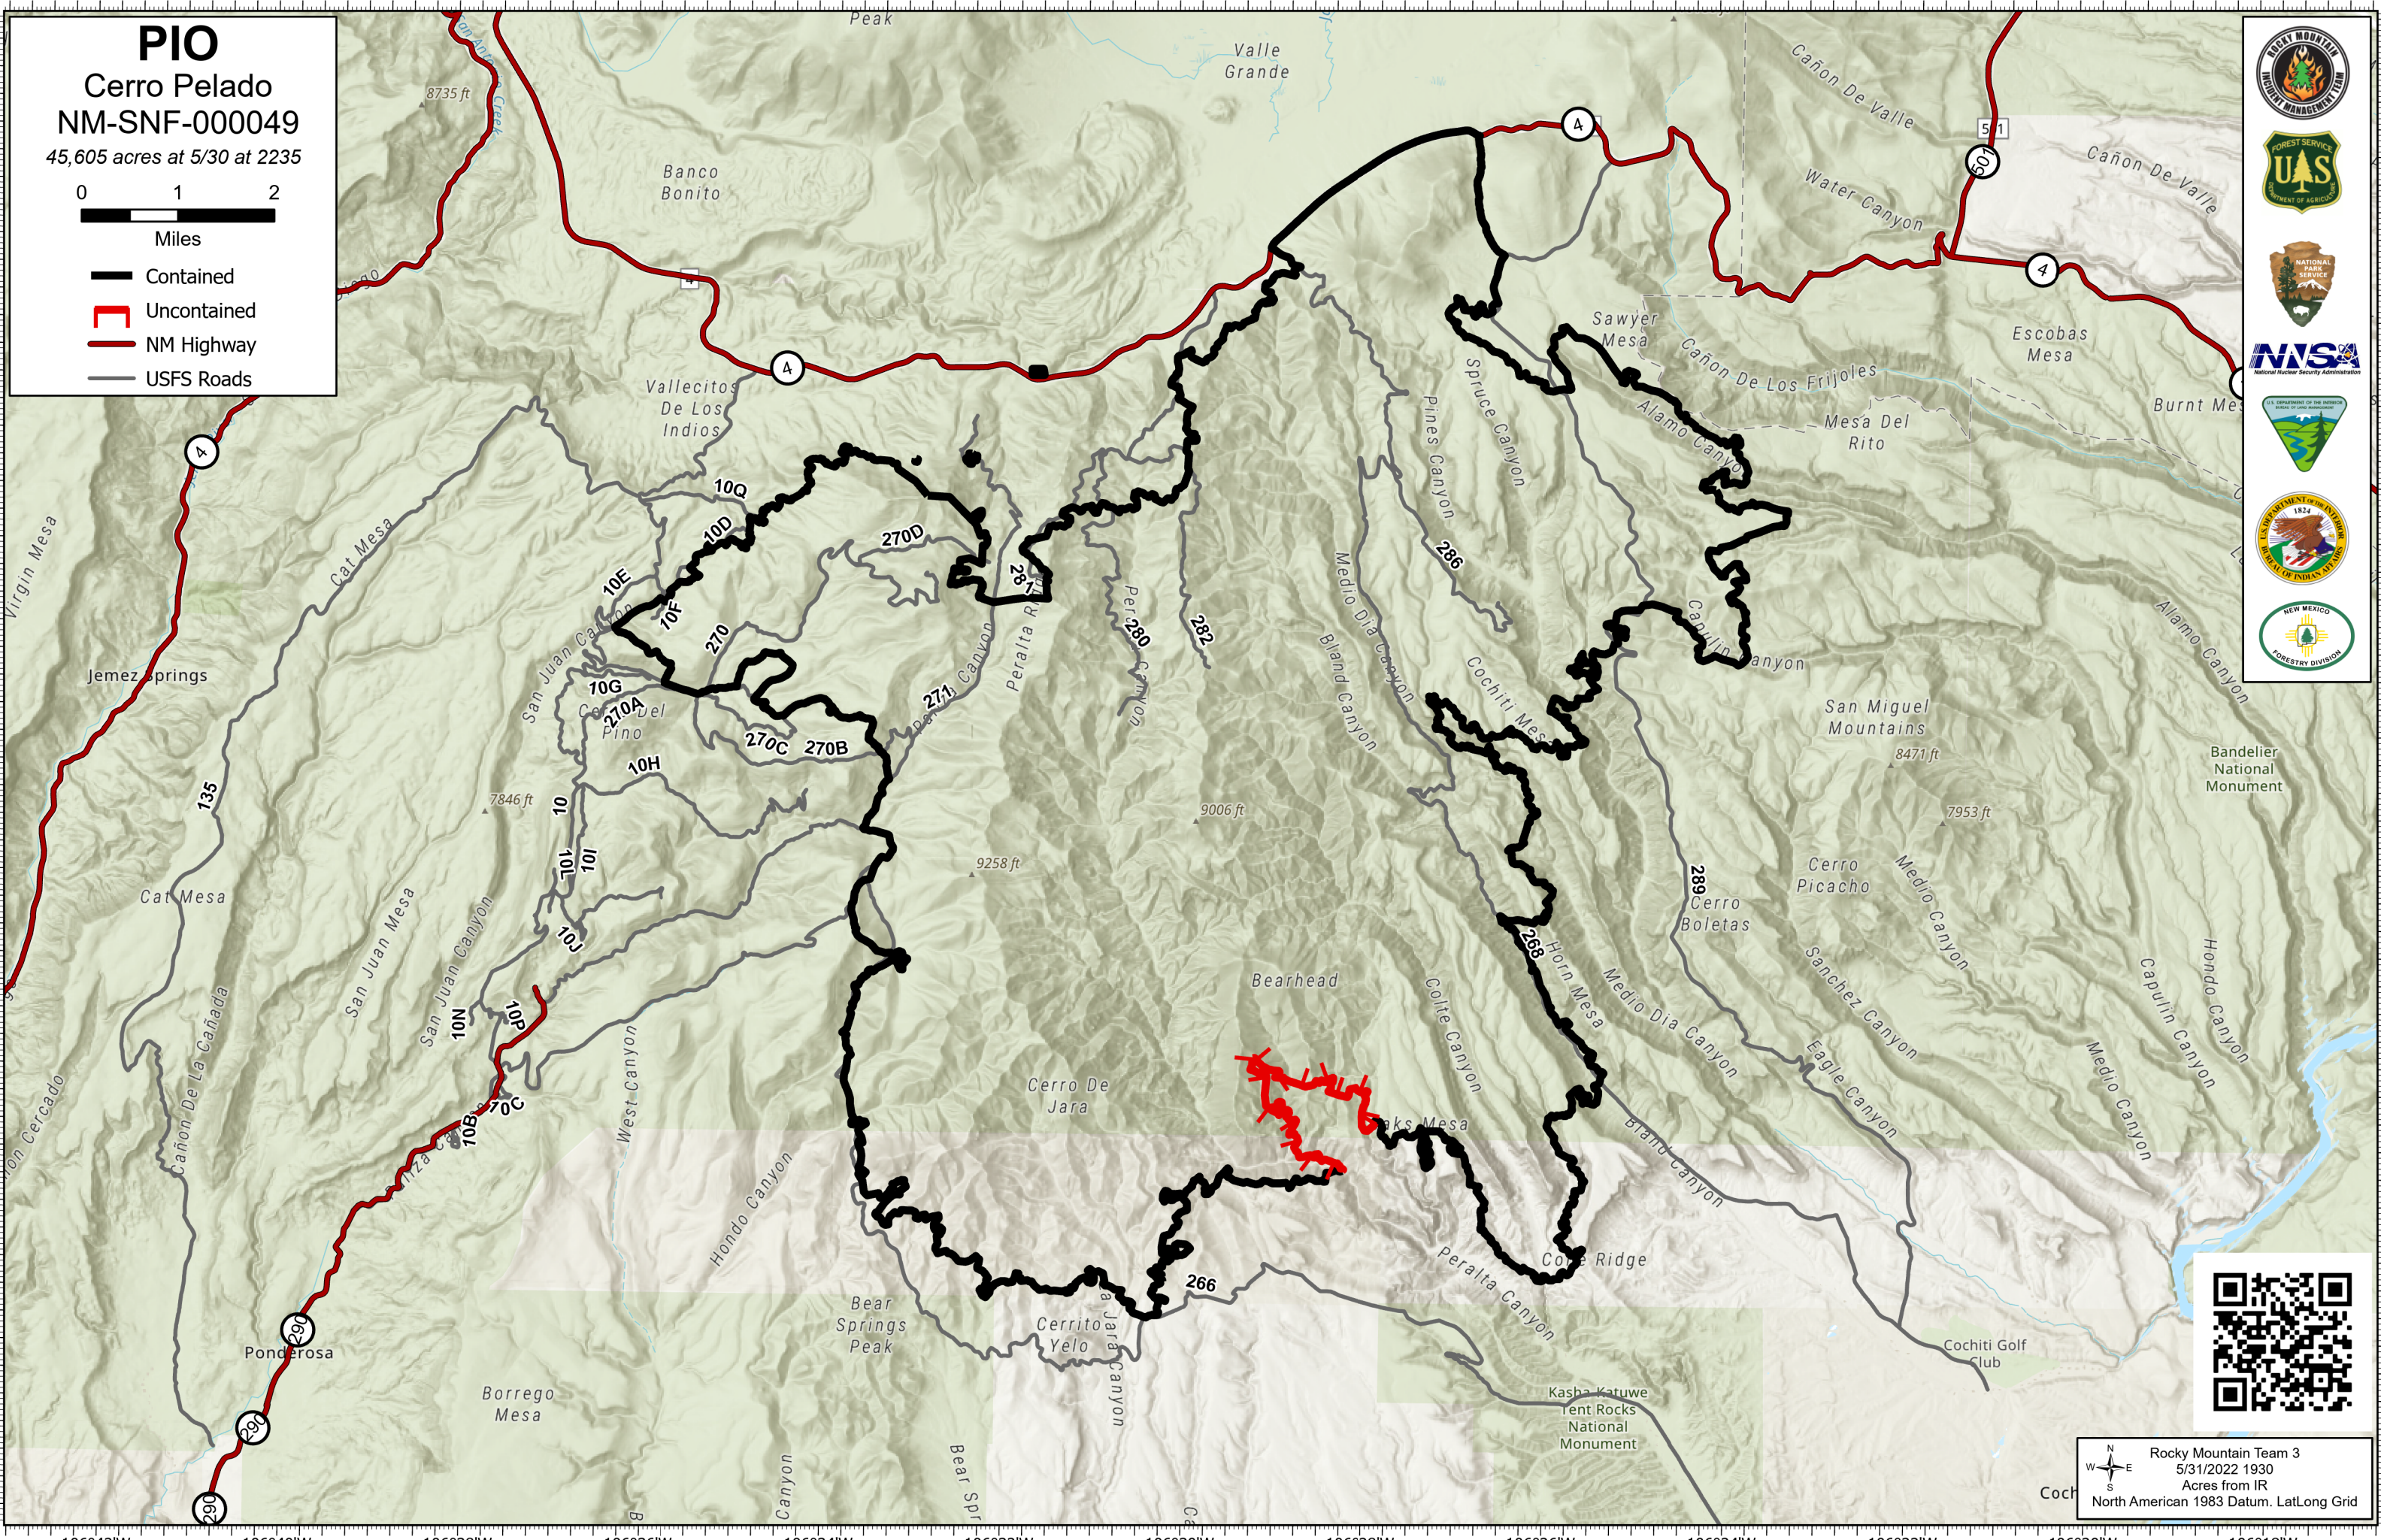

PIO
Cerro Pelado
NM-SNF-000049
 45,605 acres at 5/30 at 2235

Miles

- Contained
- Uncontained
- NM Highway
- USFS Roads

Rocky Mountain Team 3
 5/31/2022 1930
 Acres from IR
 North American 1983 Datum. LatLong Grid