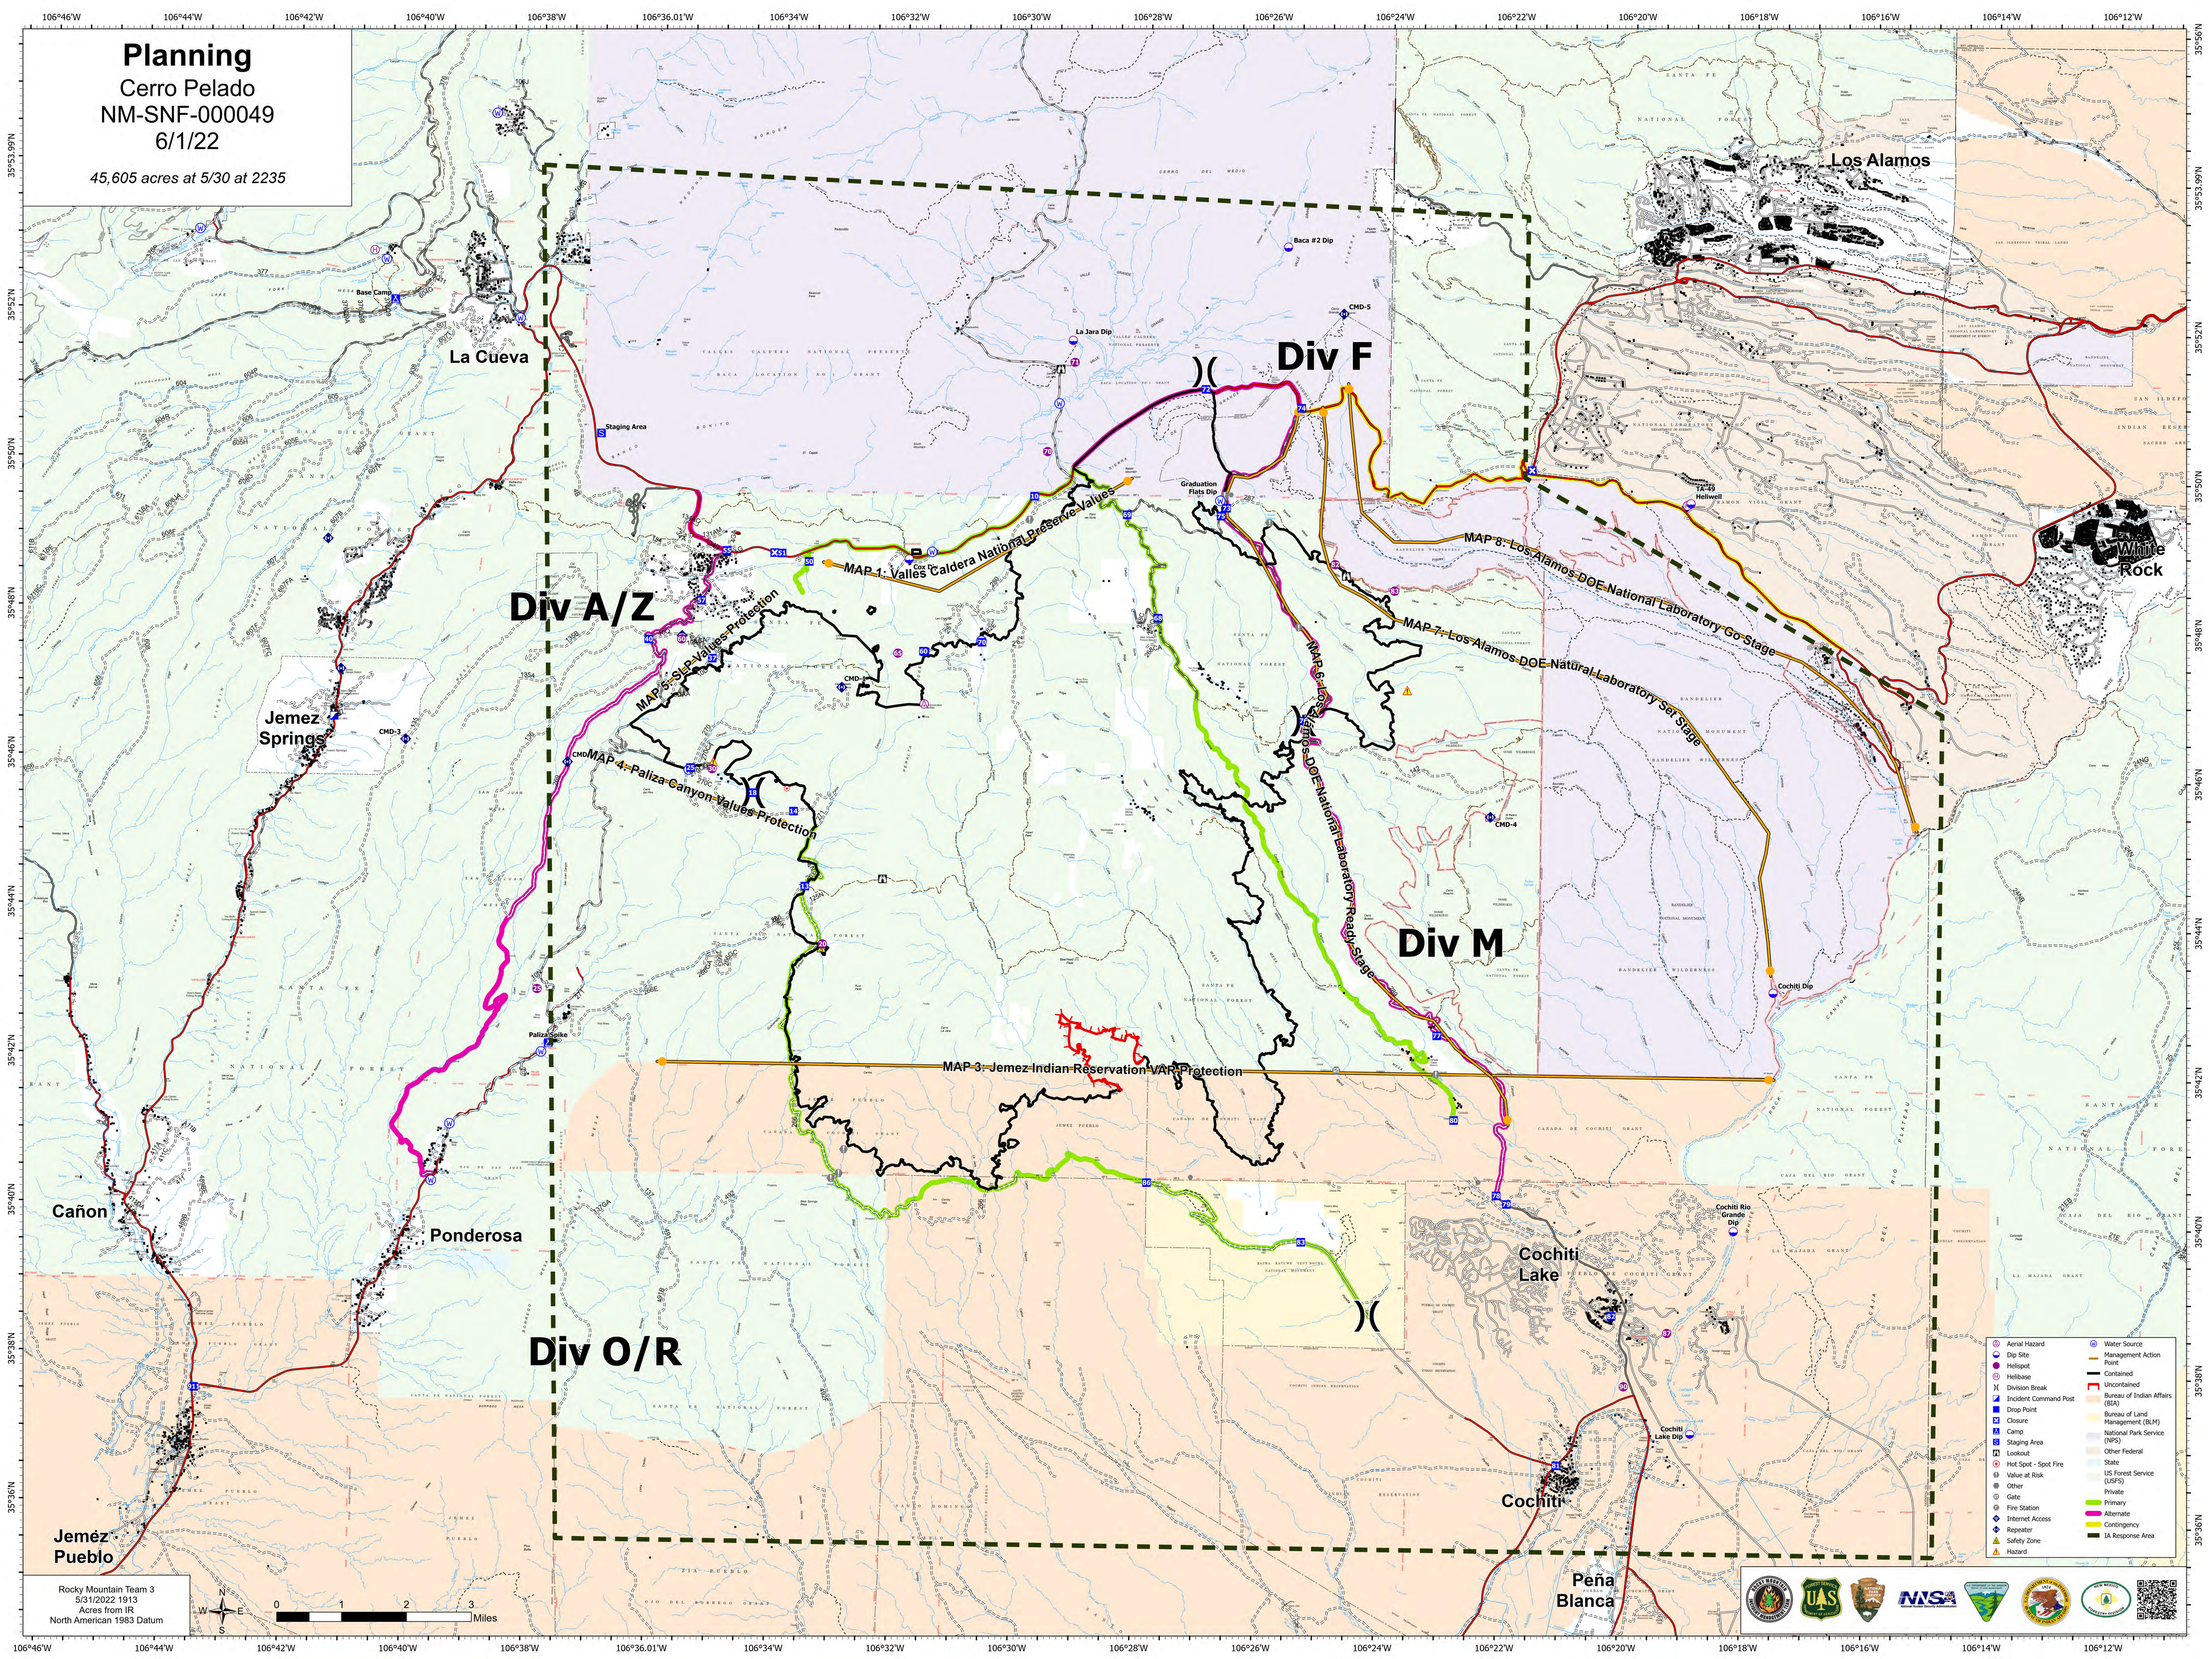

**Planning**  
 Cerro Pelado  
 NM-SNF-000049  
 6/1/22  
 45,605 acres at 5/30 at 2235

- Aerial Hazard
- Dip Site
- Helispot
- Helibase
- Incident Command Post
- Drop Point
- Closure
- Staging Area
- Lockout
- Hot Spot - Spot Fire
- Value at Risk - Other
- Gate
- Fire Station
- Repeater
- Safety Zone
- Hazard
- Water Source
- Management Action Point
- Contained
- Uncontained
- Bureau of Indian Affairs (BIA)
- Bureau of Land Management (BLM)
- National Park Service (NPS)
- Other Federal State
- US Forest Service (USFS)
- Private
- Contingency
- IA Response Area

Rocky Mountain Team 3  
 5/31/2022 1913  
 Acres from IR  
 North American 1983 Datum