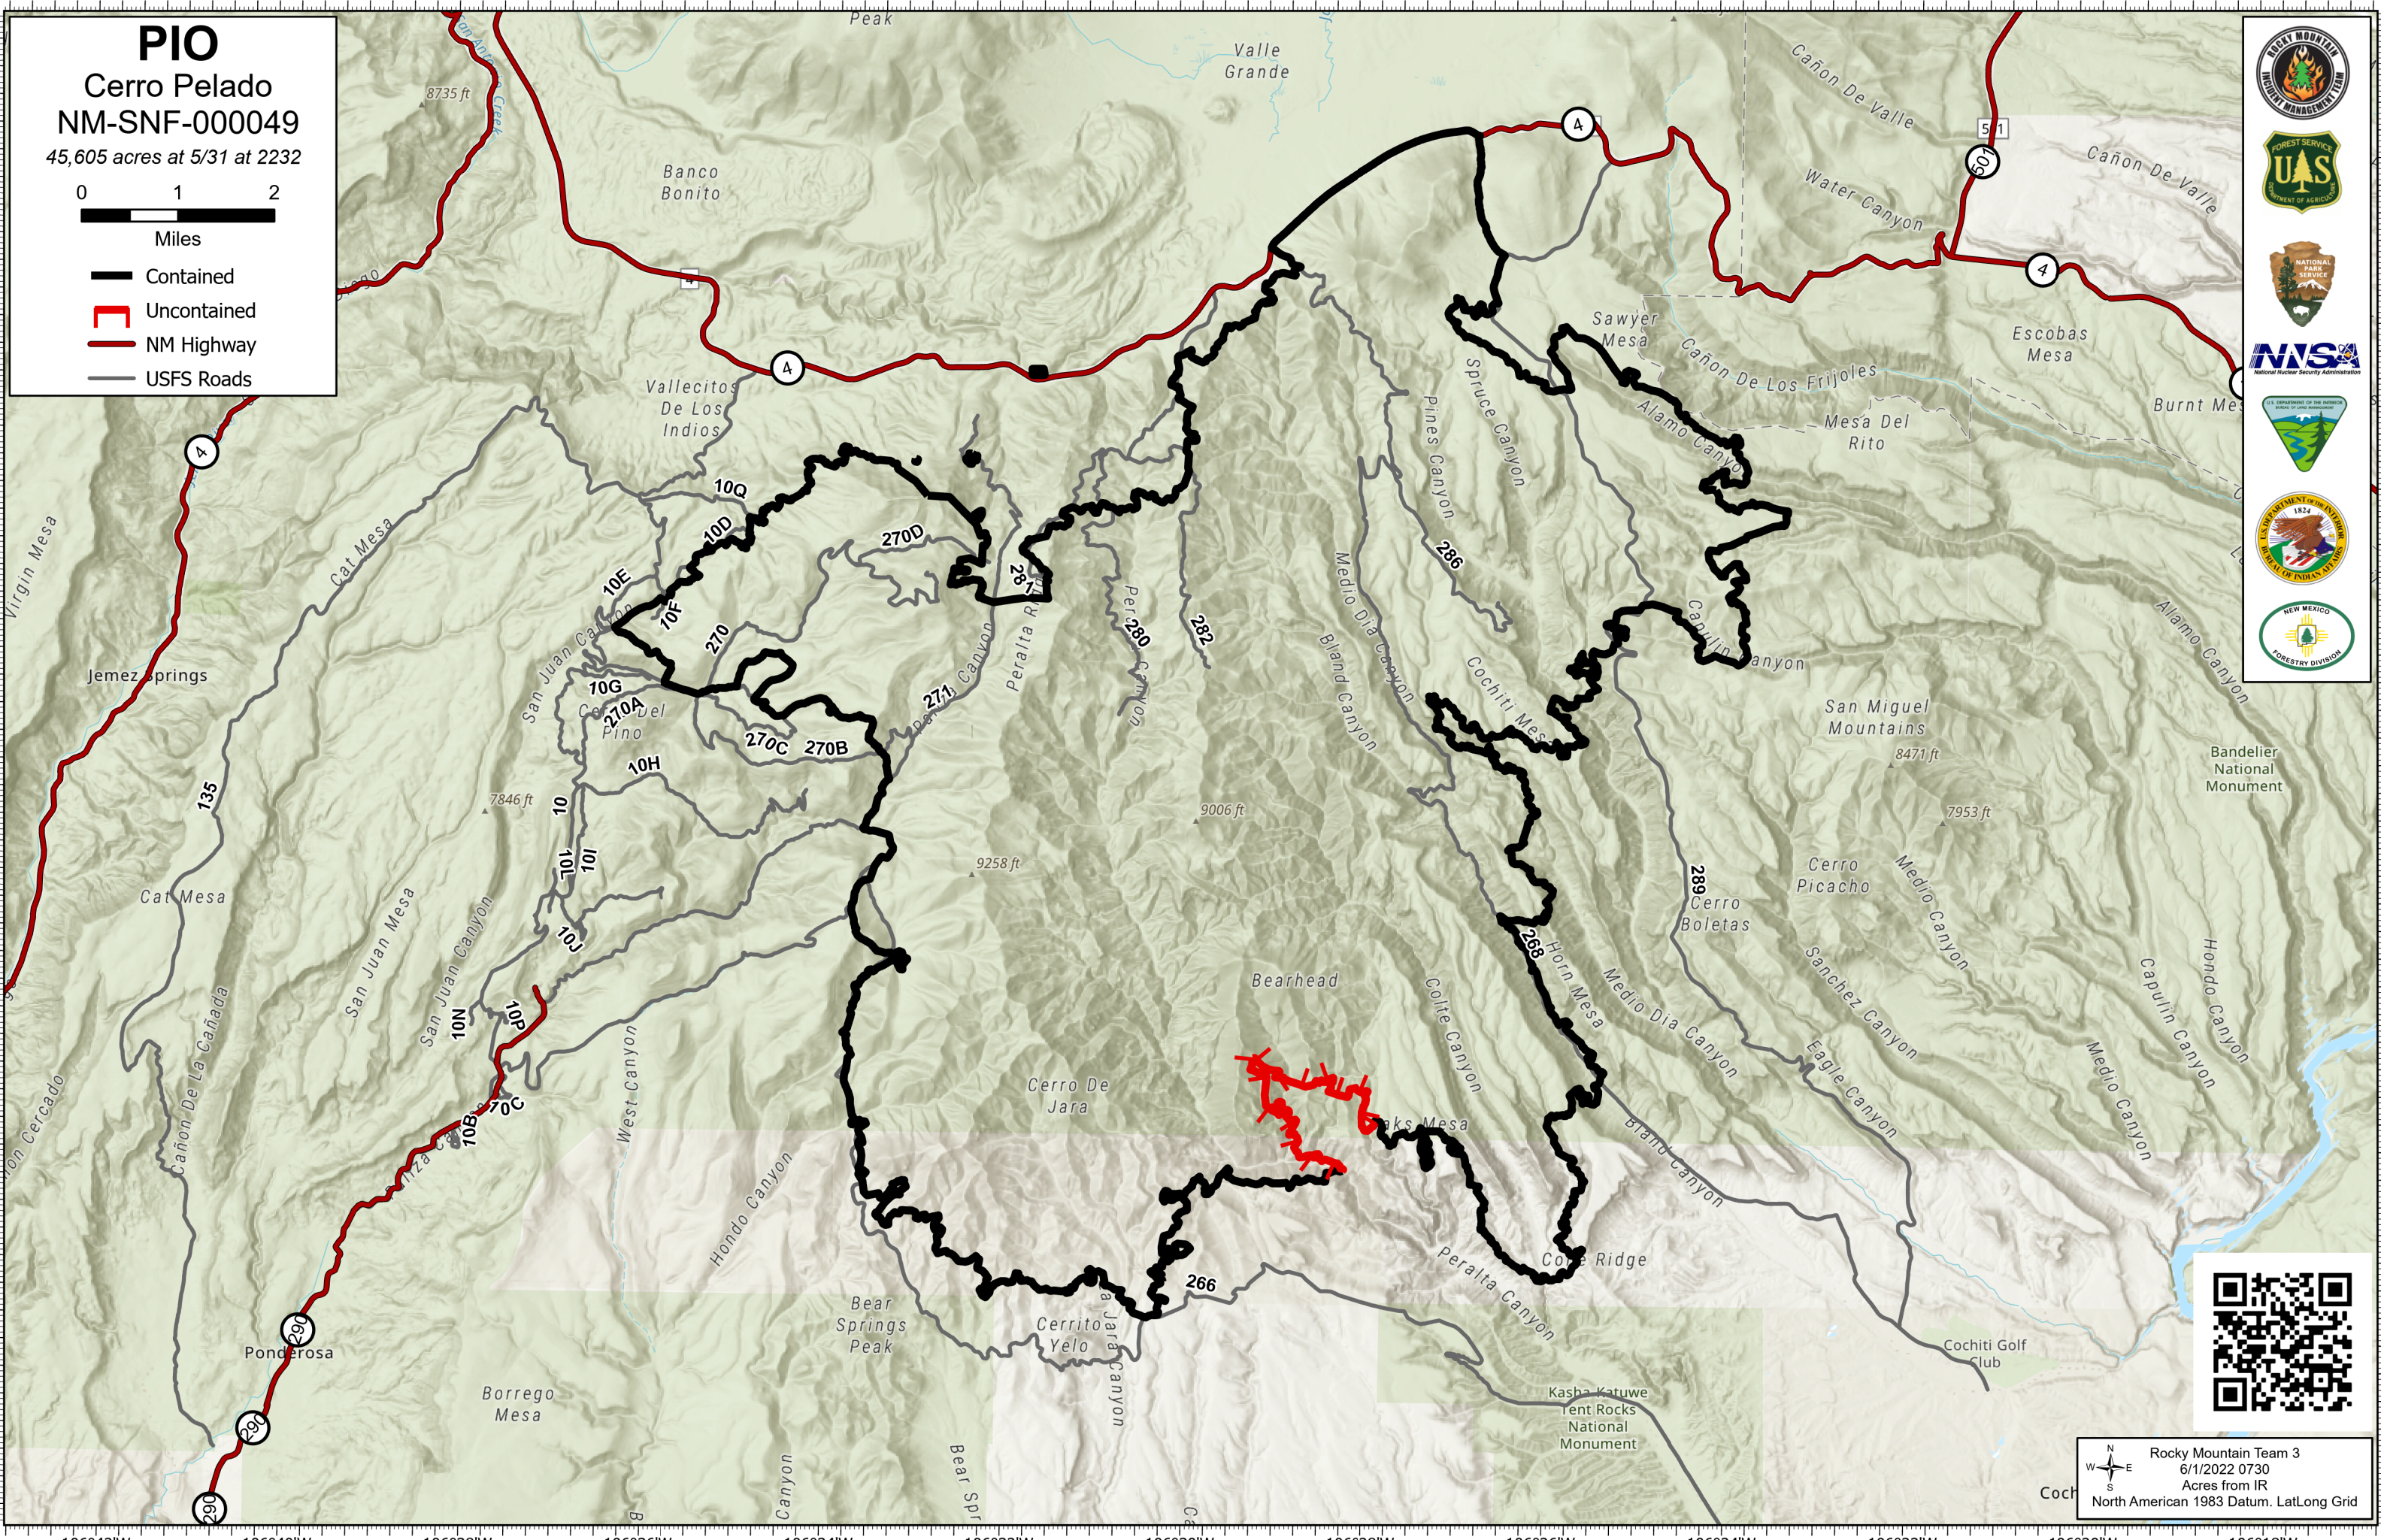

**PIO**  
**Cerro Pelado**  
**NM-SNF-000049**  
 45,605 acres at 5/31 at 2232

Miles

- Contained
- Uncontained
- NM Highway
- USFS Roads

Rocky Mountain Team 3  
 6/1/2022 0730  
 Acres from IR  
 North American 1983 Datum. LatLong Grid