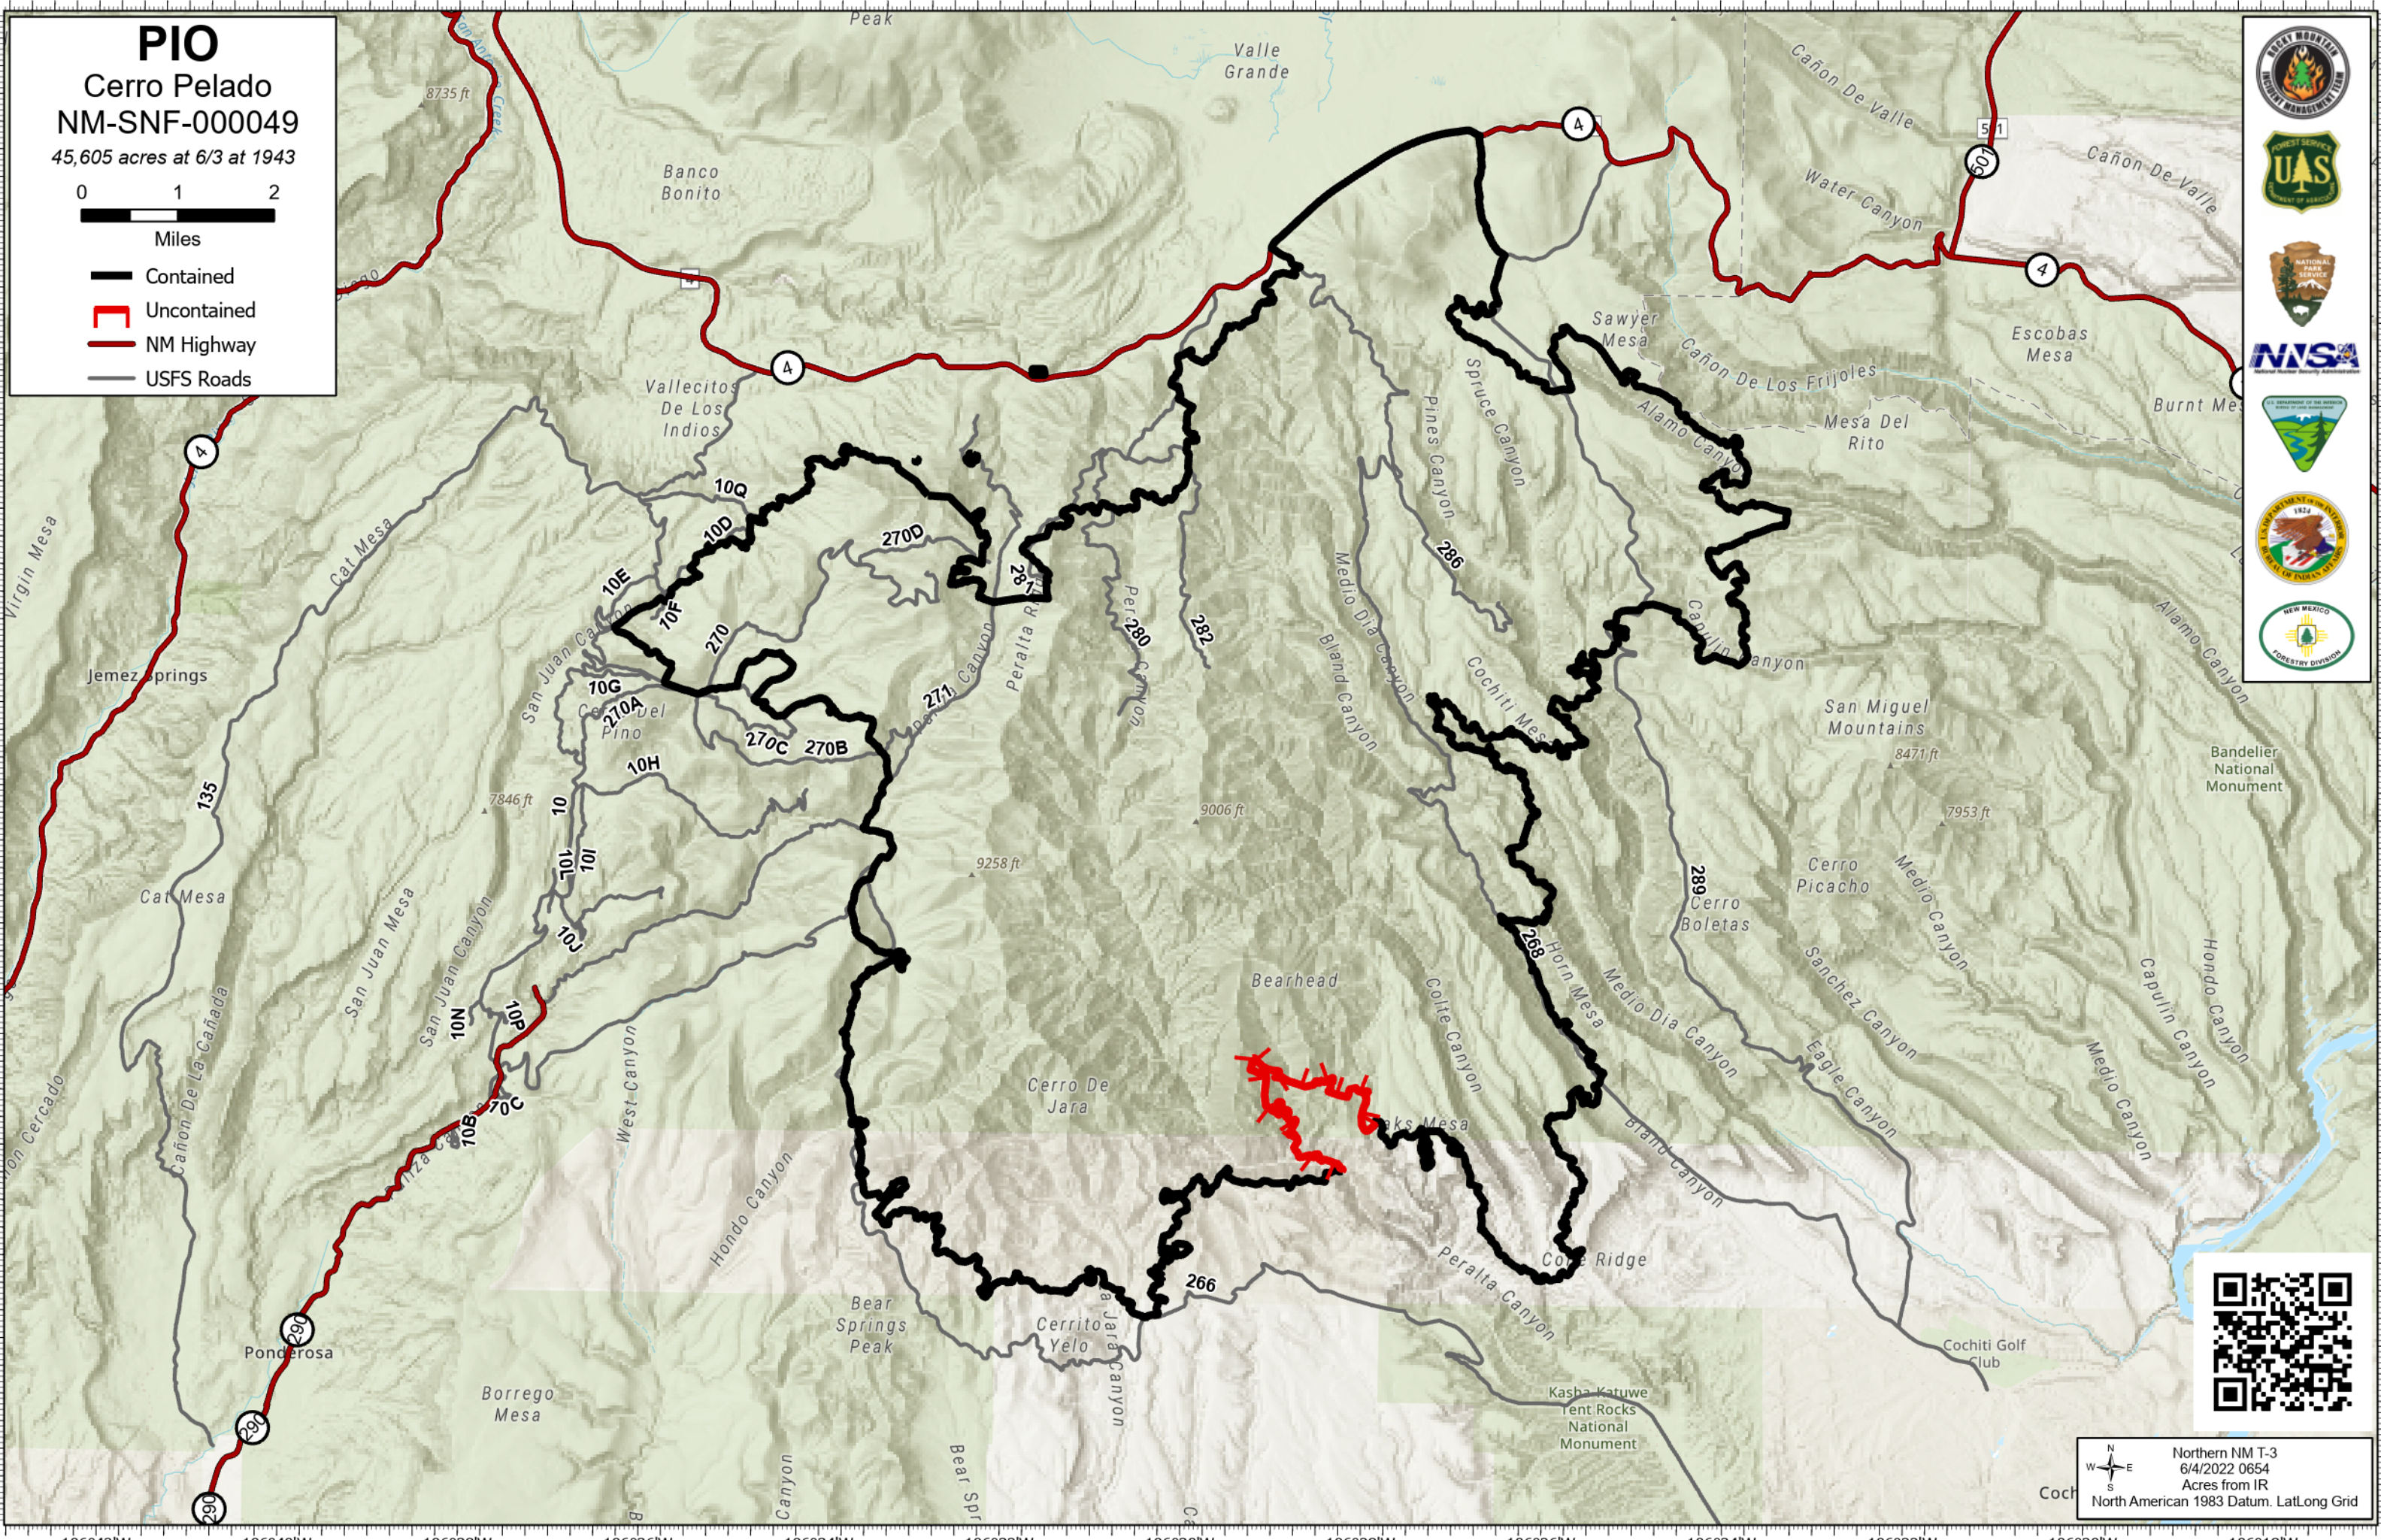

**PIO**  
**Cerro Pelado**  
**NM-SNF-000049**  
 45,605 acres at 6/3 at 1943

0 1 2  
 Miles

Contained  
 Uncontained  
 NM Highway  
 USFS Roads

Northern NM T-3  
 6/4/2022 0654  
 Acres from IR  
 North American 1983 Datum. Lat/Long Grid