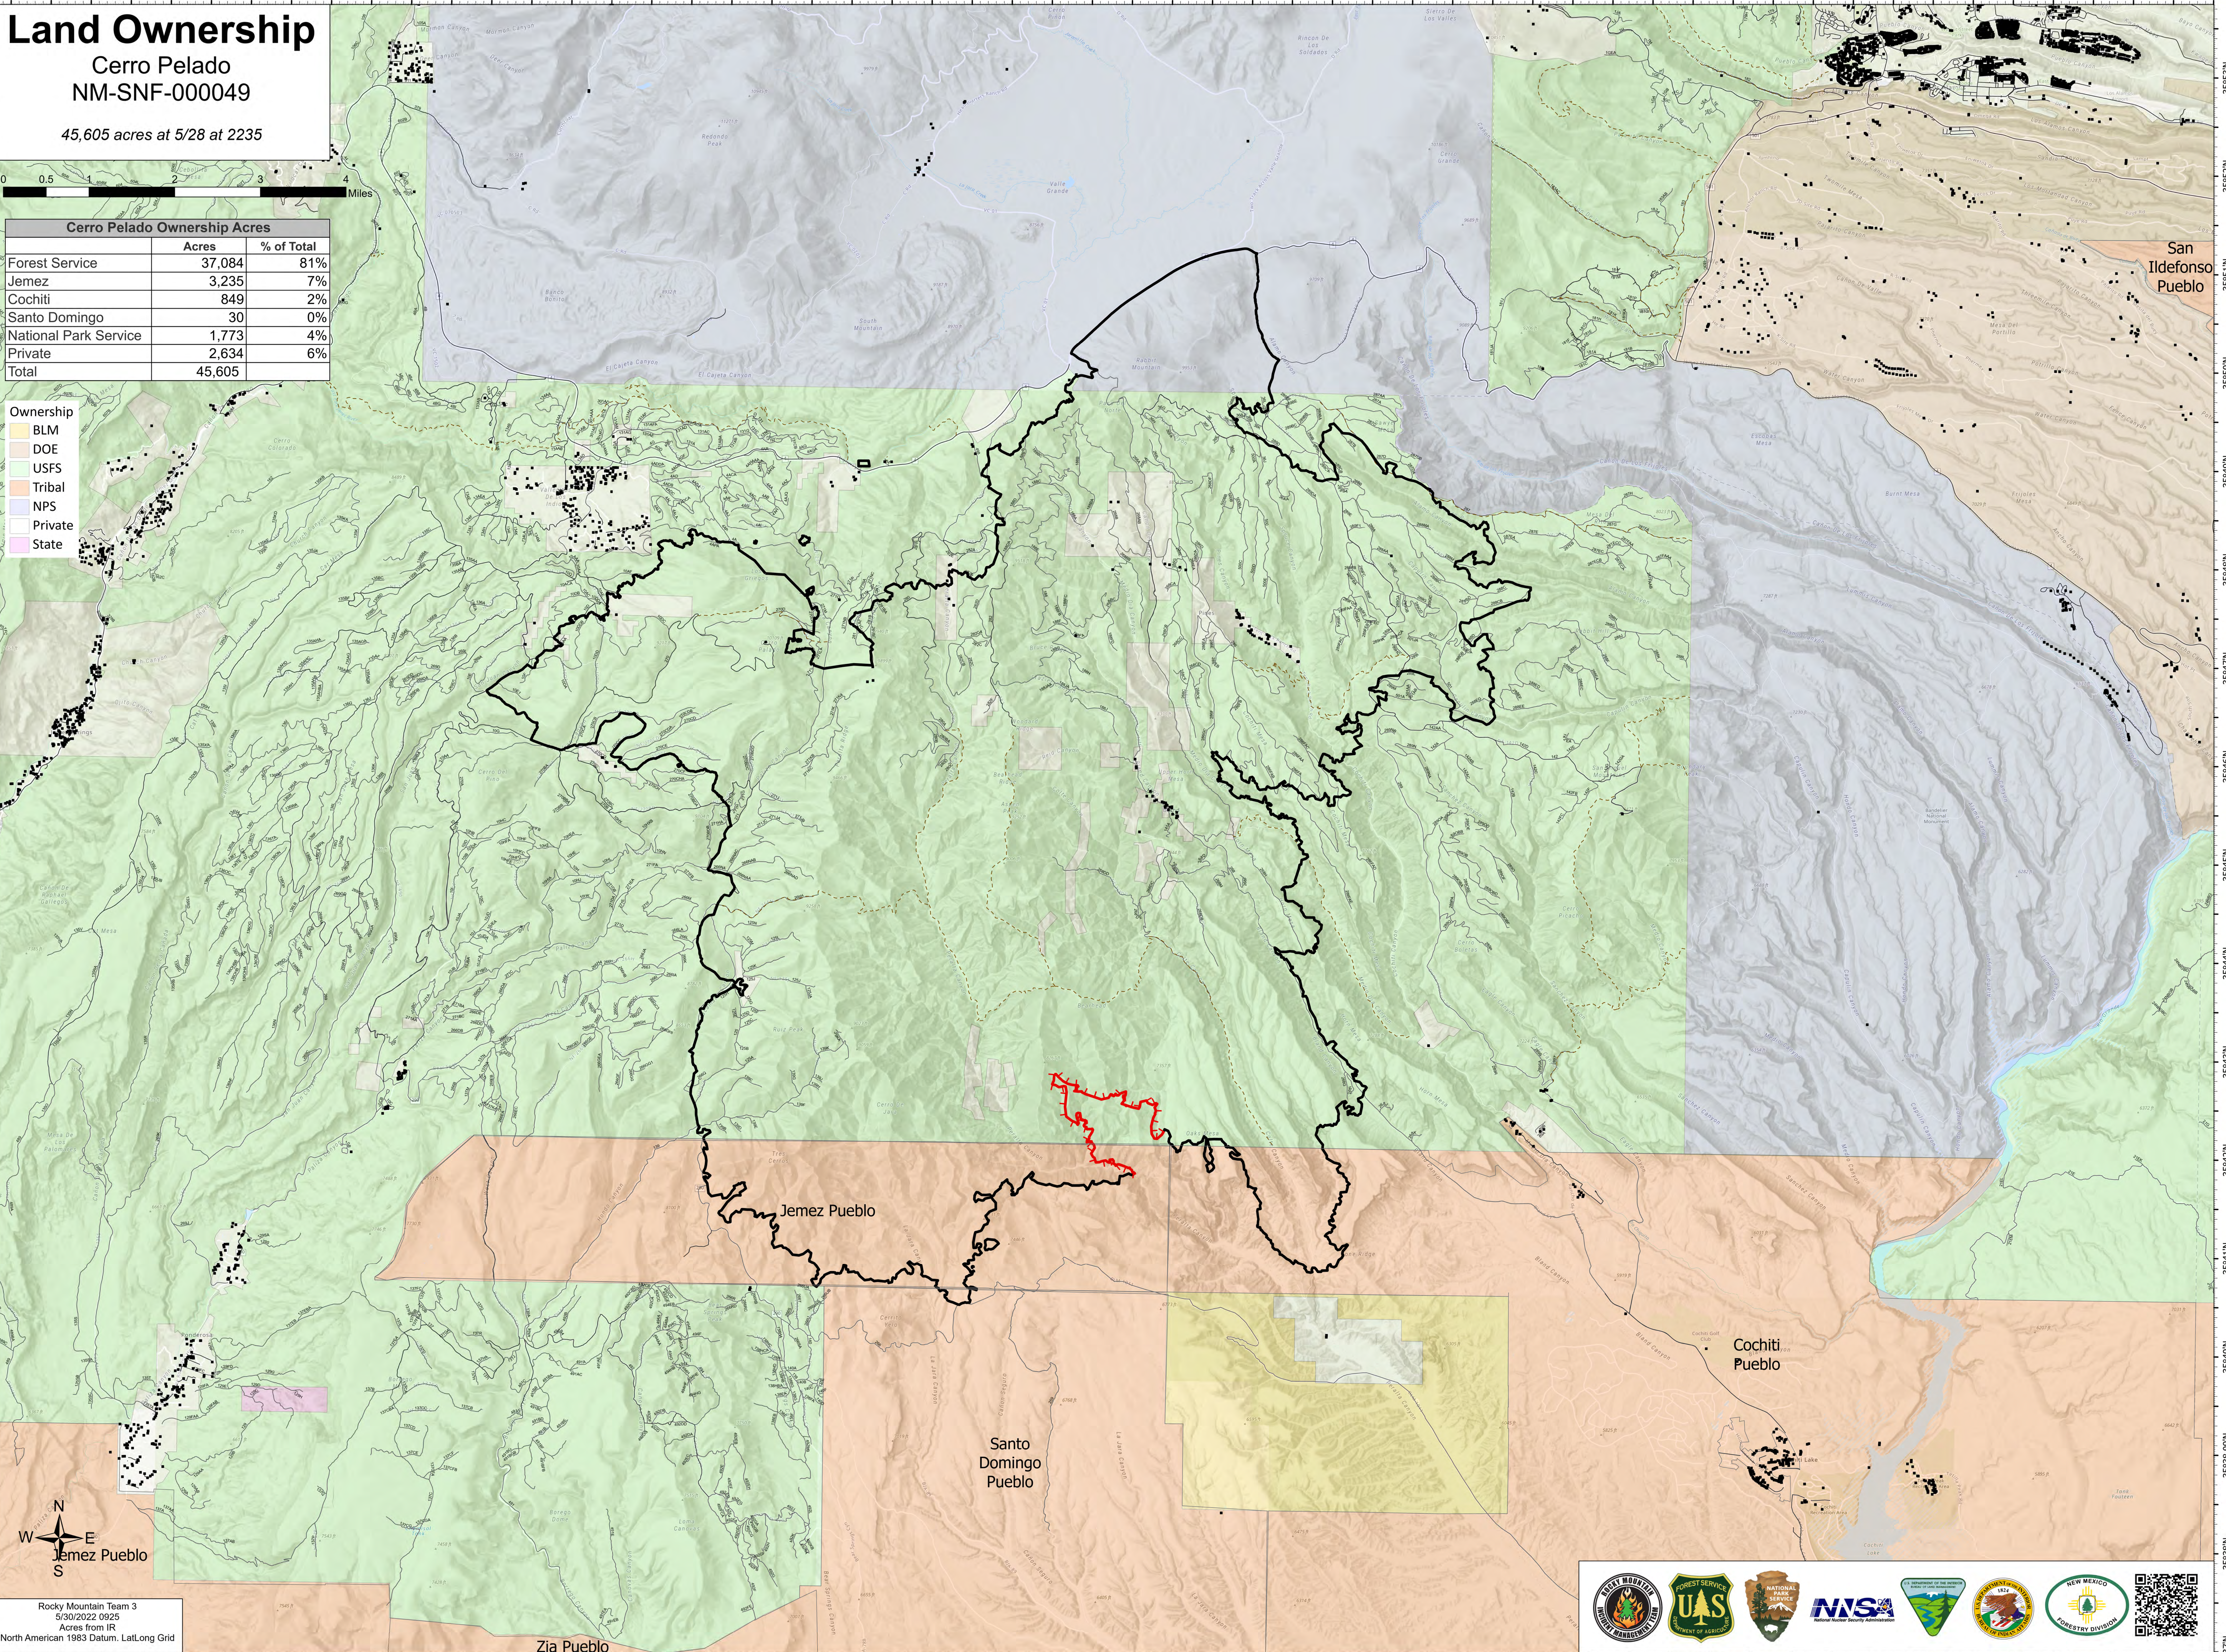

# Land Ownership

Cerro Pelado  
NM-SNF-000049

45,605 acres at 5/28 at 2235

Cerro Pelado Ownership Acres		
	Acres	% of Total
Forest Service	37,084	81%
Jemez	3,235	7%
Cochiti	849	2%
Santo Domingo	30	0%
National Park Service	1,773	4%
Private	2,634	6%
<b>Total</b>	<b>45,605</b>	

- BLM
- DOE
| USFS |
| Tribal |
| NPS |
| Private |
| State |

Rocky Mountain Team 3  
5/30/2022 0925  
Acres from IR  
North American 1983 Datum, Lat/Long Grid